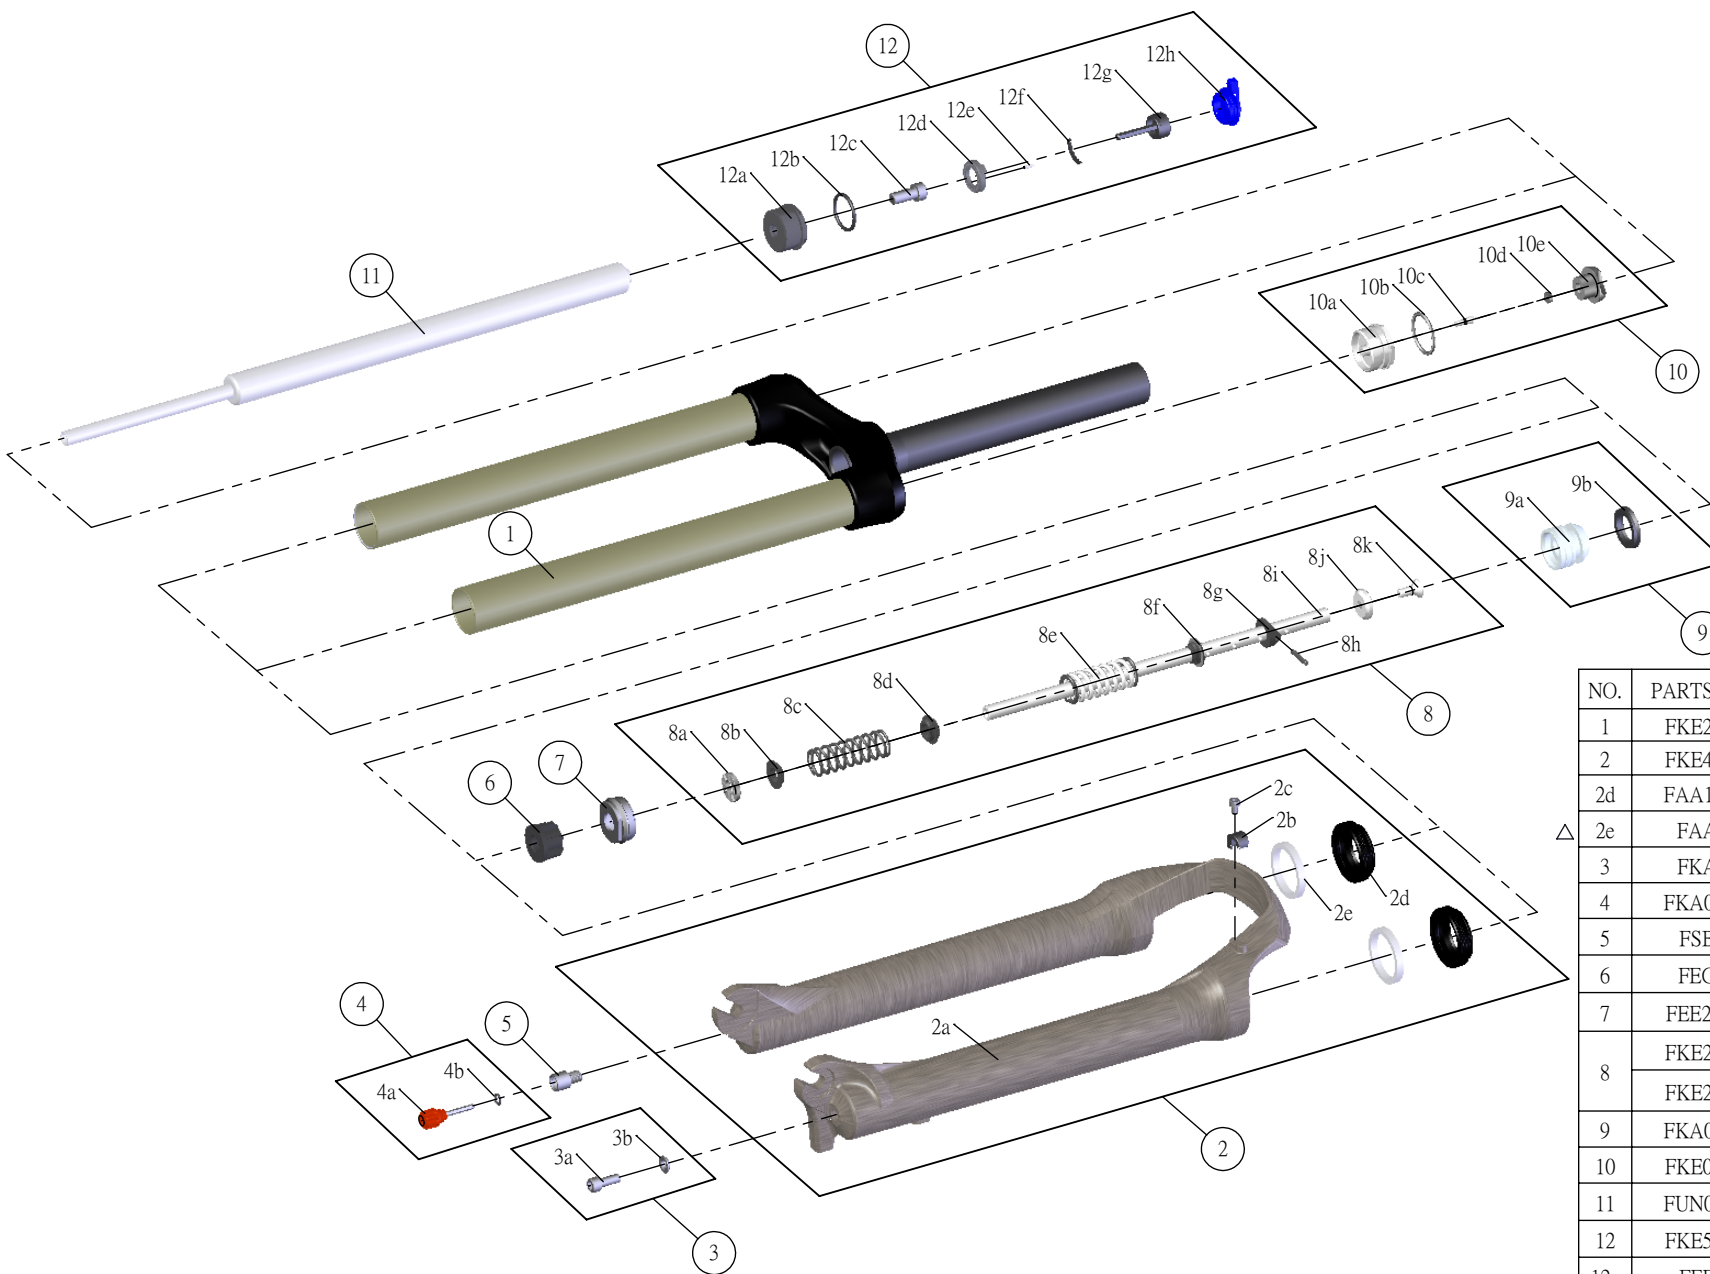

SR SUNTOUR

SF16-RAIDON-XC-DS-LO-R-27.5-

Date	2015.01.06	Version	2
Amended	2015.08.18		

NO.	PARTS CODE	PARTS NAME	120	100	QT
1	FKE218-13	UPPER ASSY	*	*	1
2	FKE474-15	BOTTOM CASE ASSY	*	*	1
2d	FAA169-40	DUST SEAL	*	*	2
△ 2e	FAA423	OIL WIPER 32	*	*	2
3	FKA044	FIXING BOLT SET	*	*	1
4	FKA004-30	REBOUND KNOB ASSY	*	*	1
5	FSB058	DAMPER FIXING BOLT	*	*	1
6	FEF192	BOTTOM STOPPER	*	*	1
7	FEE243-20	FORK NOSE	*	*	1
8	FKE209-90	AIR CYLINDER ASSY	*		1
	FKE209-91			*	1
9	FKA022-21	PISTON UNIT	*	*	1
10	FKE075-03	AIR CAP ASSY	*	*	1
11	FUN070-00	LO-R UNIT	*	*	1
12	FKE526-02	LO TOP CAP ASSY	*	*	1
12a	FEE260	ADJUST CAP	*	*	1
12g	FKA066	ADJUST CORE ASSY	*	*	1
12h	FEF361-01	LO KNOB	*	*	1