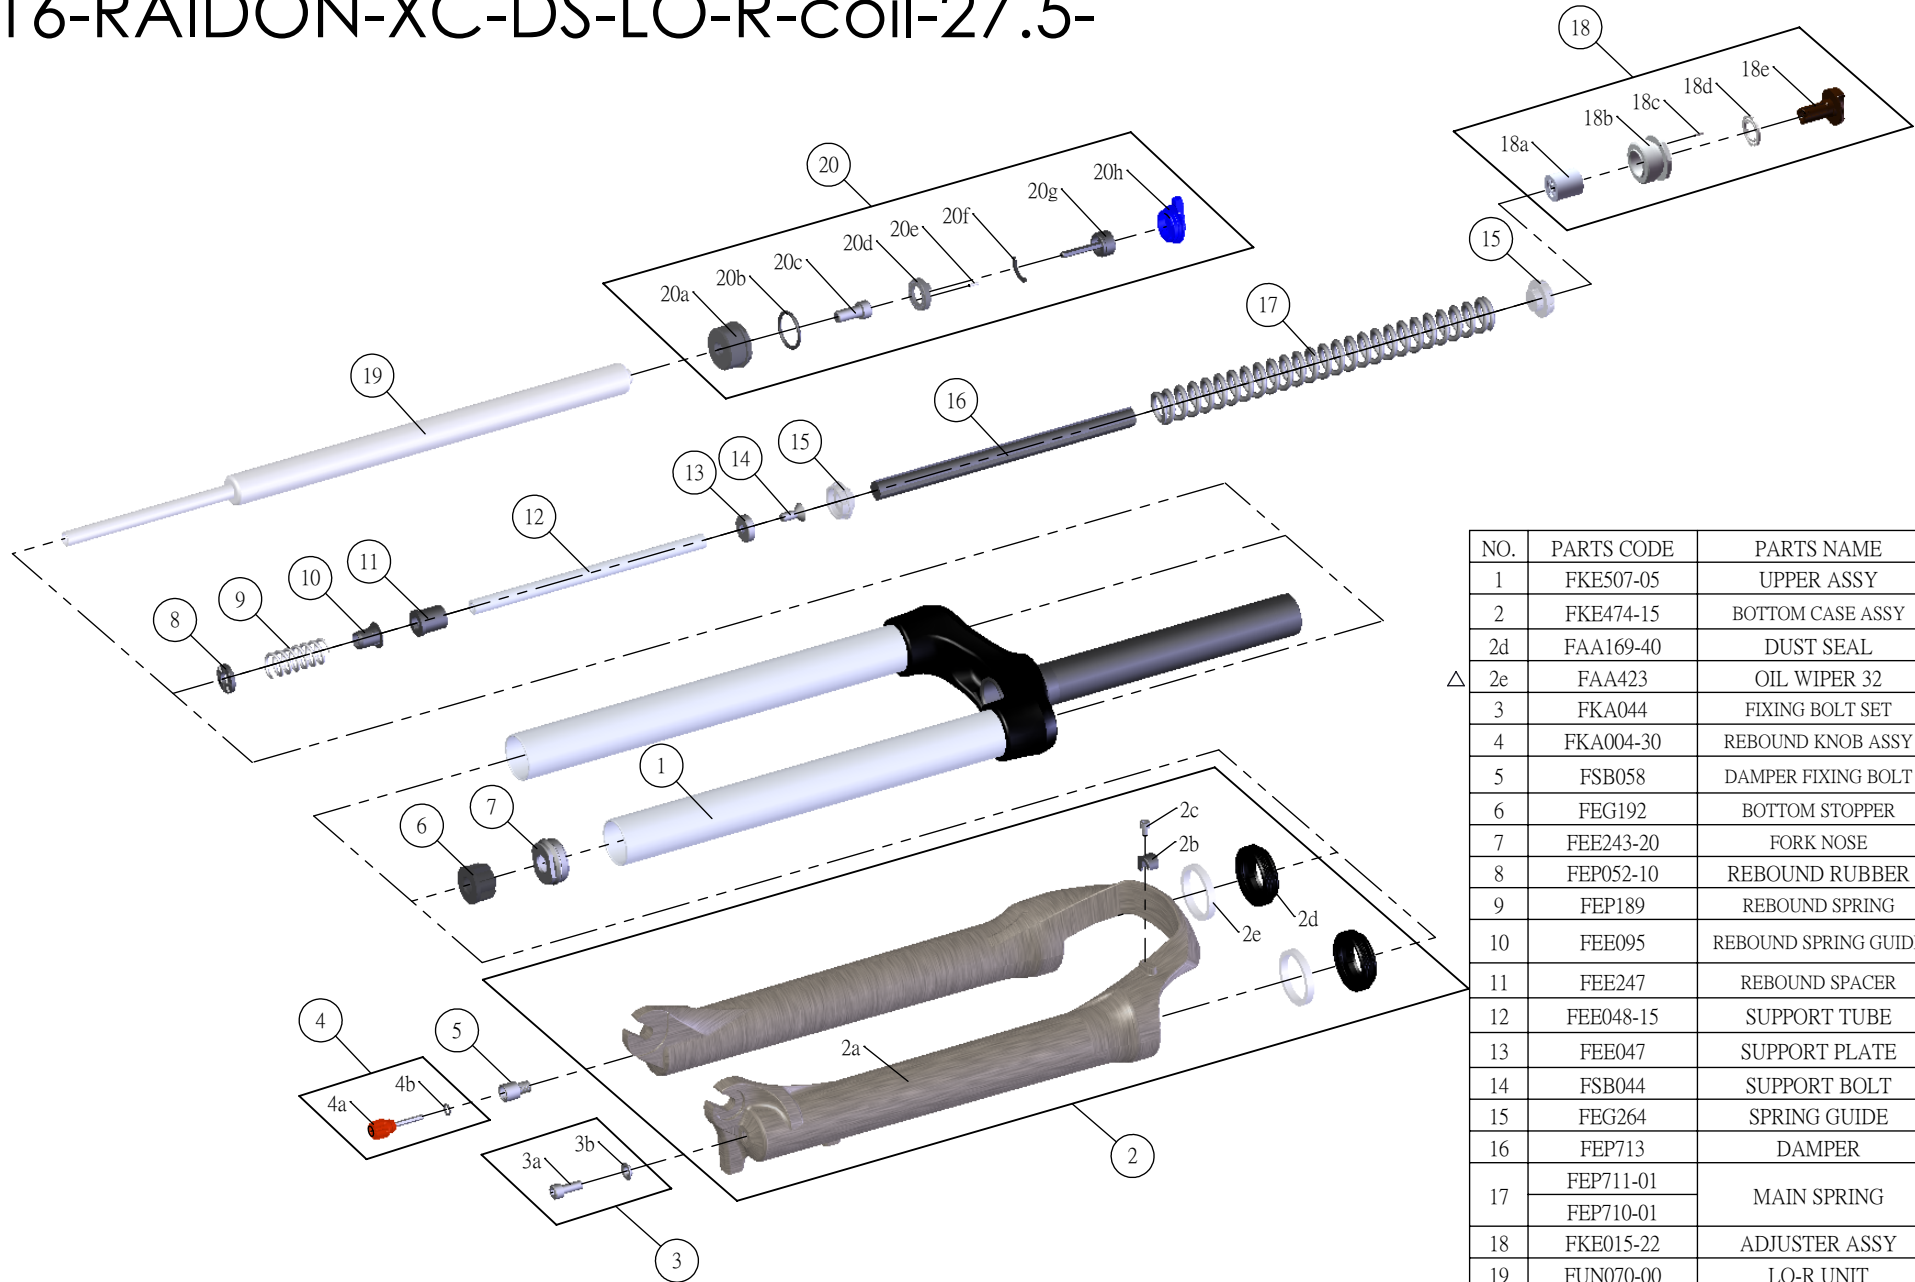

SUNTOUR

SF16-RAIDON-XC-DS-LO-R-coil-27.5-

Date	2015.01.09	Version	2
Amended	2015.08.18		

NO.	PARTS CODE	PARTS NAME	100	120	QT
1	FKE507-05	UPPER ASSY	*	*	1
2	FKE474-15	BOTTOM CASE ASSY	*	*	1
2d	FAA169-40	DUST SEAL	*	*	2
△ 2e	FAA423	OIL WIPER 32	*	*	2
3	FKA044	FIXING BOLT SET	*	*	1
4	FKA004-30	REBOUND KNOB ASSY	*	*	1
5	FSB058	DAMPER FIXING BOLT	*	*	1
6	FEG192	BOTTOM STOPPER	*	*	1
7	FEE243-20	FORK NOSE	*	*	1
8	FEP052-10	REBOUND RUBBER	*	*	1
9	FEP189	REBOUND SPRING	*	*	1
10	FEE095	REBOUND SPRING GUIDE	*	*	1
11	FEE247	REBOUND SPACER	*		1
12	FEE048-15	SUPPORT TUBE	*	*	1
13	FEE047	SUPPORT PLATE	*	*	1
14	FSB044	SUPPORT BOLT	*	*	1
15	FEG264	SPRING GUIDE	*	*	2
16	FEP713	DAMPER	*	*	1
17	FEP711-01	MAIN SPRING	*		1
	FEP710-01			*	1
18	FKE015-22	ADJUSTER ASSY	*	*	1
19	FUN070-00	LO-R UNIT	*	*	1
20	FKE526-02	LO TOP CAP ASSY	*	*	1
20a	FEE260	ADJUST CAP	*	*	1
20g	FKA066	ADJUST CORE ASSY	*	*	1
20h	FEG361-01	LO KNOB	*	*	1