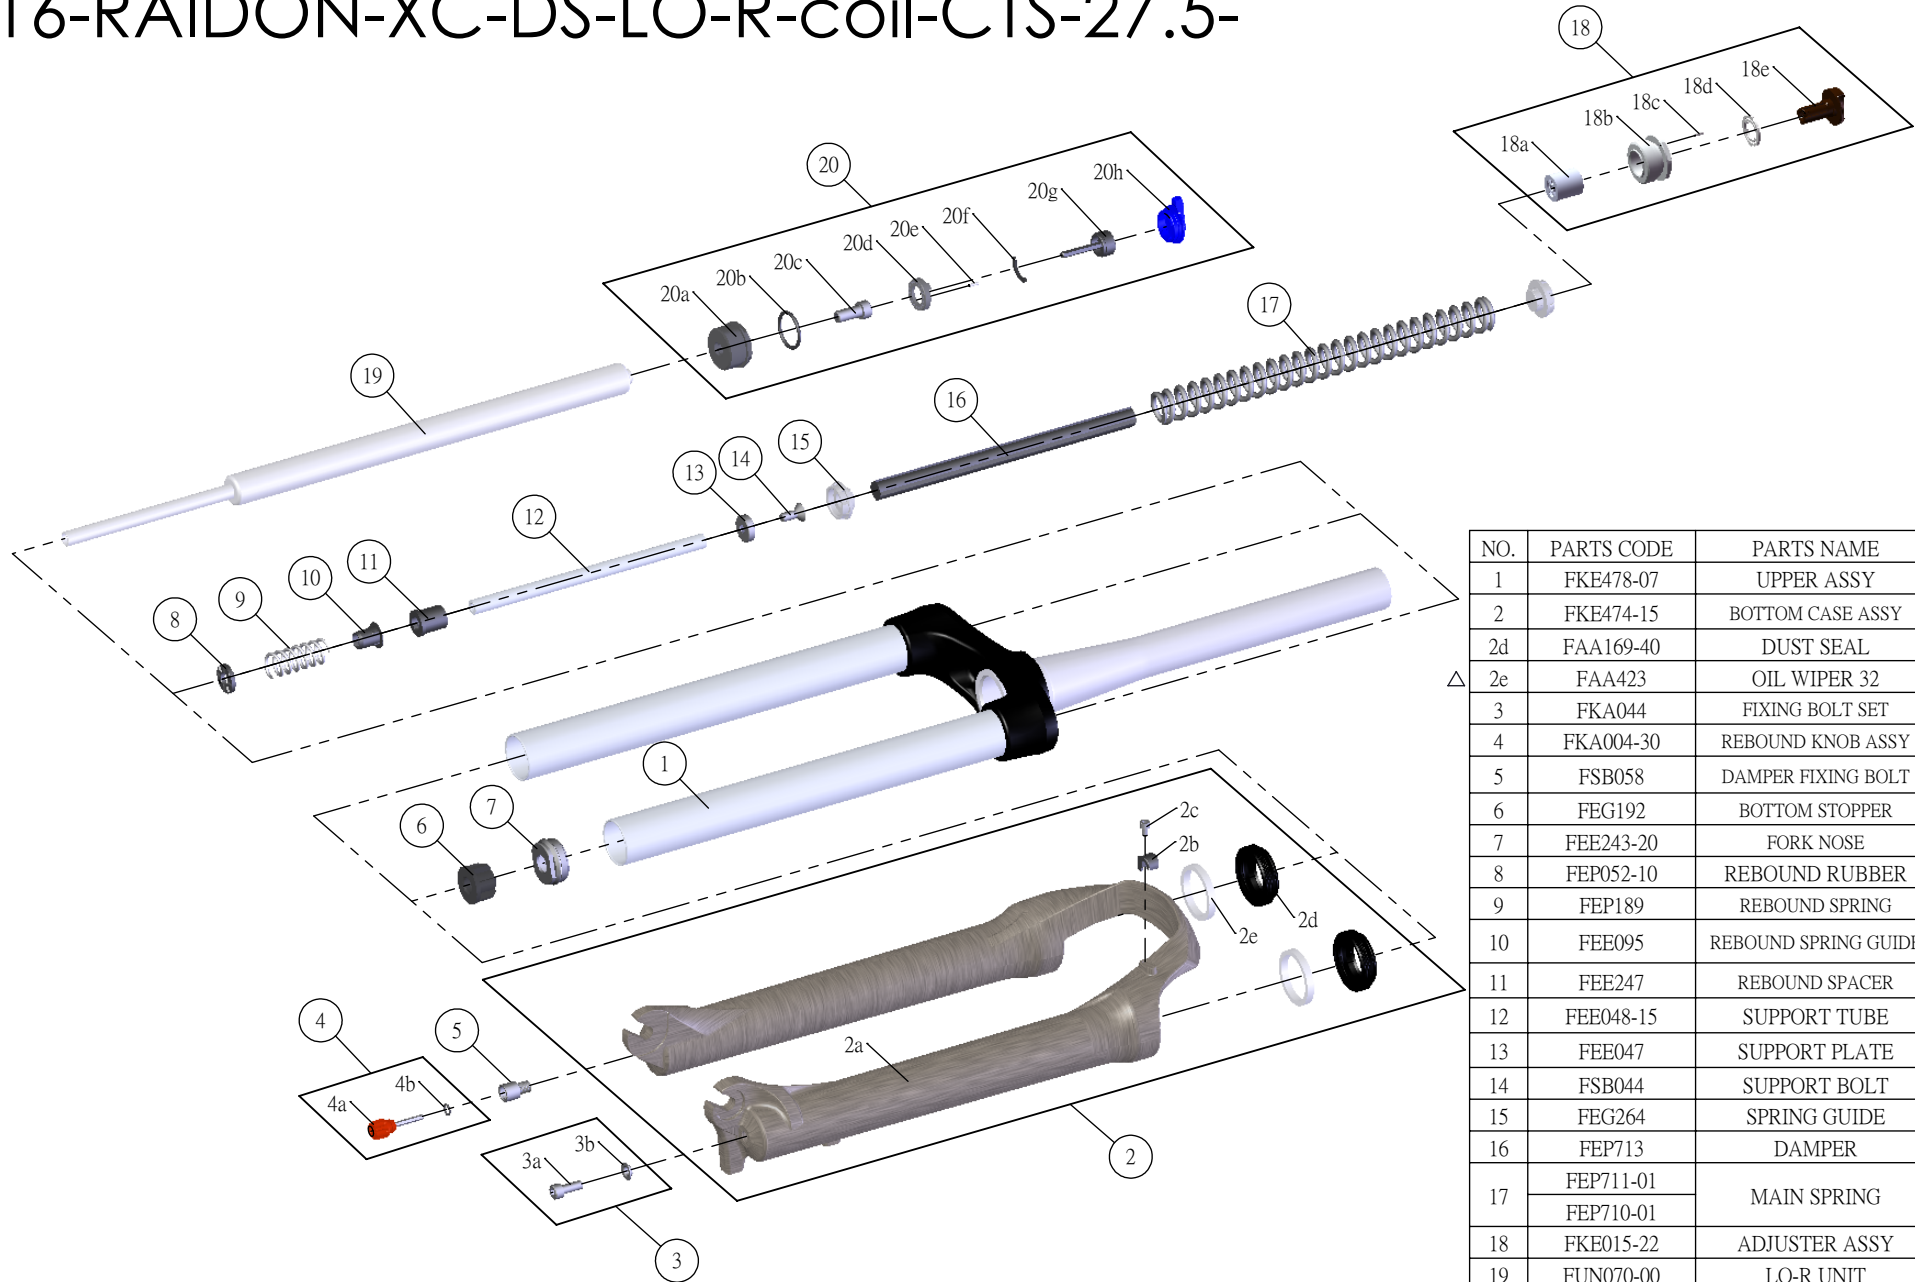

## SF16-RAIDON-XC-DS-LO-R-coil-CTS-27.5-

Date	2015.01.09	Version	2
Amended	2015.08.18		

NO.	PARTS CODE	PARTS NAME	100	120	QT
1	FKE478-07	UPPER ASSY	*	*	1
2	FKE474-15	BOTTOM CASE ASSY	*	*	1
2d	FAA169-40	DUST SEAL	*	*	2
△ 2e	FAA423	OIL WIPER 32	*	*	2
3	FKA044	FIXING BOLT SET	*	*	1
4	FKA004-30	REBOUND KNOB ASSY	*	*	1
5	FSB058	DAMPER FIXING BOLT	*	*	1
6	FEG192	BOTTOM STOPPER	*	*	1
7	FEE243-20	FORK NOSE	*	*	1
8	FEP052-10	REBOUND RUBBER	*	*	1
9	FEP189	REBOUND SPRING	*	*	1
10	FEE095	REBOUND SPRING GUIDE	*	*	1
11	FEE247	REBOUND SPACER	*		1
12	FEE048-15	SUPPORT TUBE	*	*	1
13	FEE047	SUPPORT PLATE	*	*	1
14	FSB044	SUPPORT BOLT	*	*	1
15	FEG264	SPRING GUIDE	*	*	2
16	FEP713	DAMPER	*	*	1
17	FEP711-01	MAIN SPRING	*		1
	FEP710-01			*	1
18	FKE015-22	ADJUSTER ASSY	*	*	1
19	FUN070-00	LO-R UNIT	*	*	1
20	FKE526-02	LO TOP CAP ASSY	*	*	1
20a	FEE260	ADJUST CAP	*	*	1
20g	FKA066	ADJUST CORE ASSY	*	*	1
20h	FEG361-01	LO KNOB	*	*	1