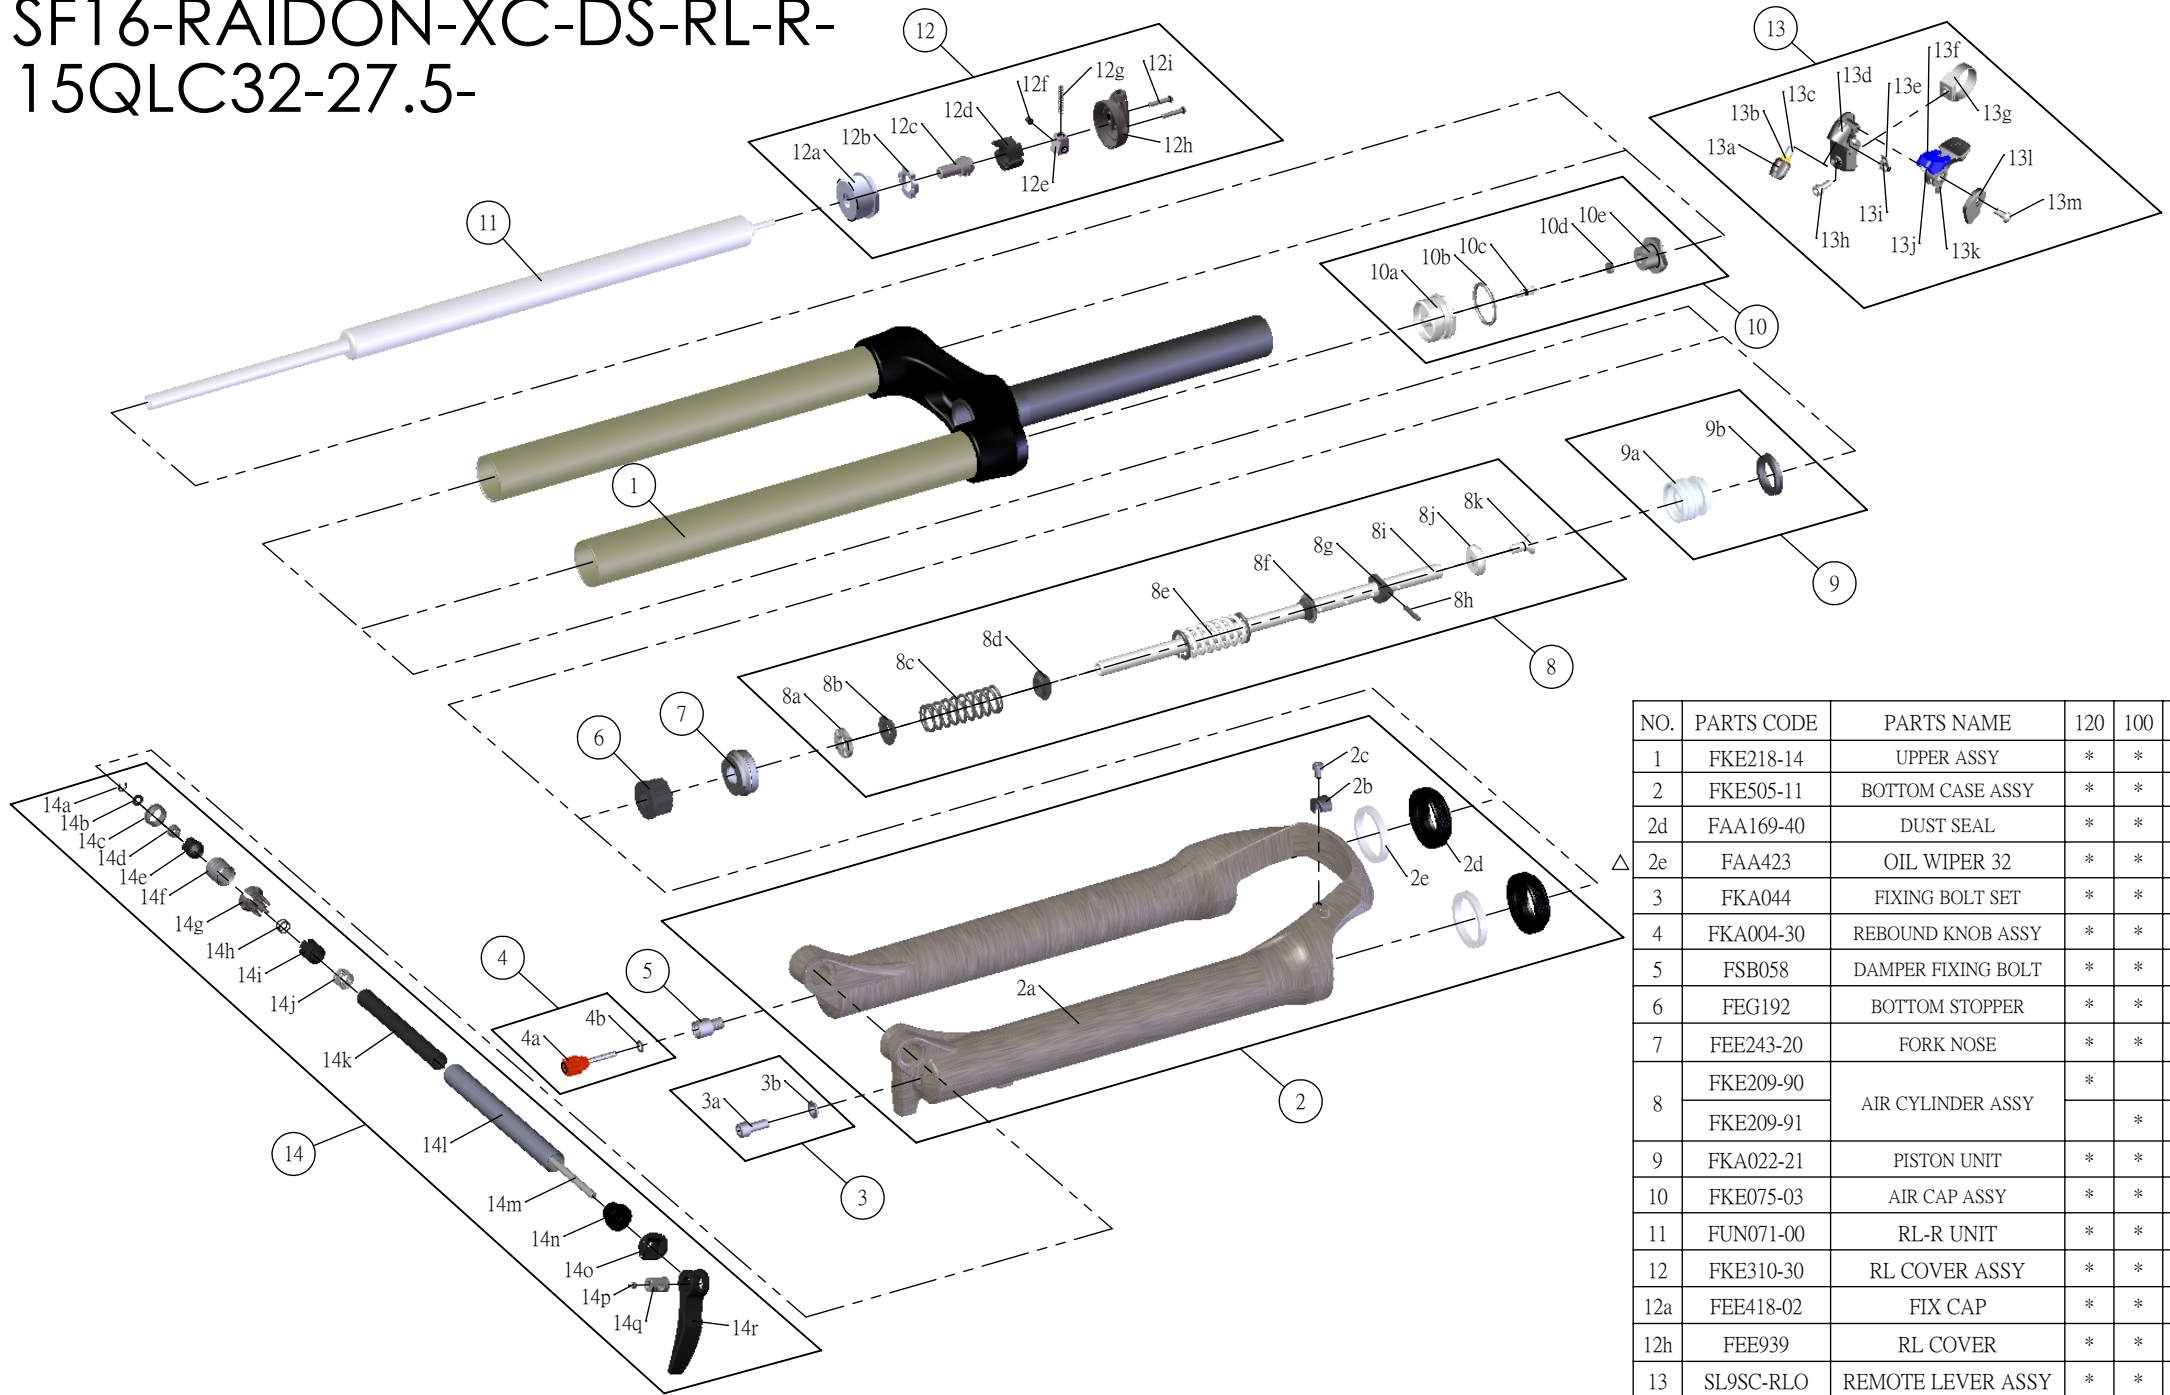

SR SUNTOUR

SF16-RAIDON-XC-DS-RL-R- 15QLC32-27.5-

| | | | |
|---------|------------|---------|---|
| Date | 2015.01.09 | Version | 2 |
| Amended | 2015.08.18 | | |

| NO. | PARTS CODE | PARTS NAME | 120 | 100 | QT |
|-----|------------|--------------------|-----|-----|----|
| 1 | FKE218-14 | UPPER ASSY | * | * | 1 |
| 2 | FKE505-11 | BOTTOM CASE ASSY | * | * | 1 |
| 2d | FAA169-40 | DUST SEAL | * | * | 2 |
| 2e | FAA423 | OIL WIPER 32 | * | * | 2 |
| 3 | FKA044 | FIXING BOLT SET | * | * | 1 |
| 4 | FKA004-30 | REBOUND KNOB ASSY | * | * | 1 |
| 5 | FSB058 | DAMPER FIXING BOLT | * | * | 1 |
| 6 | FEG192 | BOTTOM STOPPER | * | * | 1 |
| 7 | FEE243-20 | FORK NOSE | * | * | 1 |
| 8 | FKE209-90 | AIR CYLINDER ASSY | * | | 1 |
| | FKE209-91 | | | * | 1 |
| 9 | FKA022-21 | PISTON UNIT | * | * | 1 |
| 10 | FKE075-03 | AIR CAP ASSY | * | * | 1 |
| 11 | FUN071-00 | RL-R UNIT | * | * | 1 |
| 12 | FKE310-30 | RL COVER ASSY | * | * | 1 |
| 12a | FEE418-02 | FIX CAP | * | * | 1 |
| 12h | FEE939 | RL COVER | * | * | 1 |
| 13 | SL9SC-RLO | REMOTE LEVER ASSY | * | * | 1 |
| 14 | FKA069-25 | 15QLC32 AXLE SET | * | * | 1 |