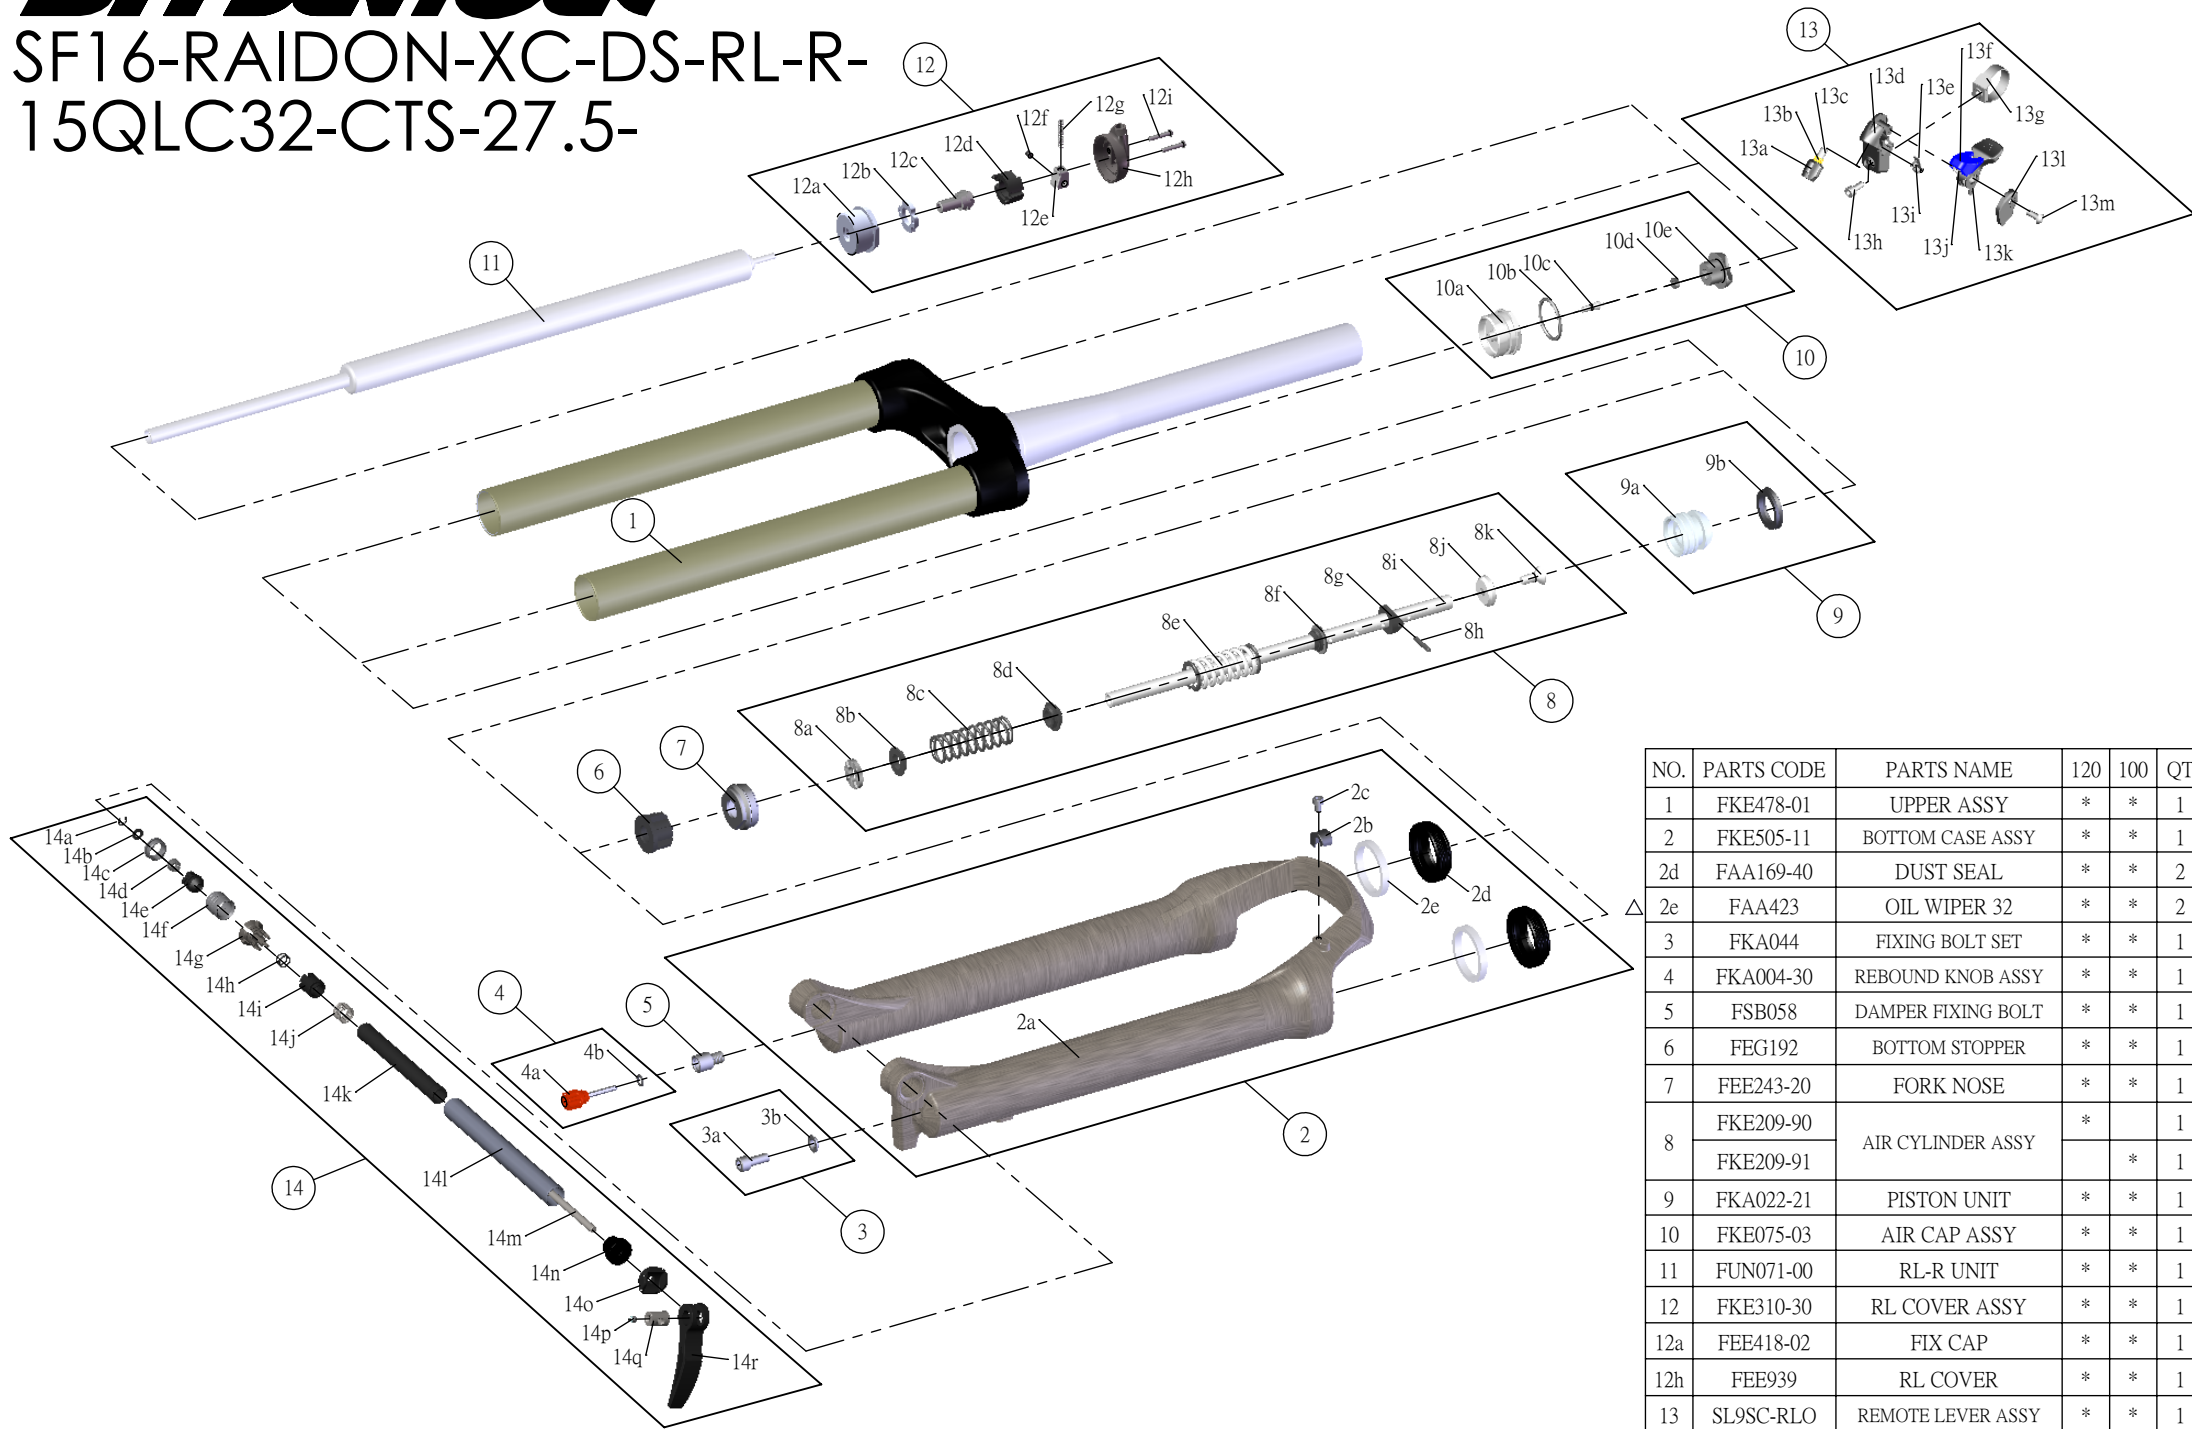

# SR SUNTOUR

SF16-RAIDON-XC-DS-RL-R-  
15QLC32-CTS-27.5-

Date	2015.01.09	Version	2
Amended	2015.08.18		

NO.	PARTS CODE	PARTS NAME	120	100	QT
1	FKE478-01	UPPER ASSY	*	*	1
2	FKE505-11	BOTTOM CASE ASSY	*	*	1
2d	FAA169-40	DUST SEAL	*	*	2
2e	FAA423	OIL WIPER 32	*	*	2
3	FKA044	FIXING BOLT SET	*	*	1
4	FKA004-30	REBOUND KNOB ASSY	*	*	1
5	FSB058	DAMPER FIXING BOLT	*	*	1
6	FEG192	BOTTOM STOPPER	*	*	1
7	FEE243-20	FORK NOSE	*	*	1
8	FKE209-90	AIR CYLINDER ASSY	*		1
	FKE209-91			*	1
9	FKA022-21	PISTON UNIT	*	*	1
10	FKE075-03	AIR CAP ASSY	*	*	1
11	FUN071-00	RL-R UNIT	*	*	1
12	FKE310-30	RL COVER ASSY	*	*	1
12a	FEE418-02	FIX CAP	*	*	1
12h	FEE939	RL COVER	*	*	1
13	SL9SC-RLO	REMOTE LEVER ASSY	*	*	1
14	FKA069-25	15QLC32 AXLE SET	*	*	1