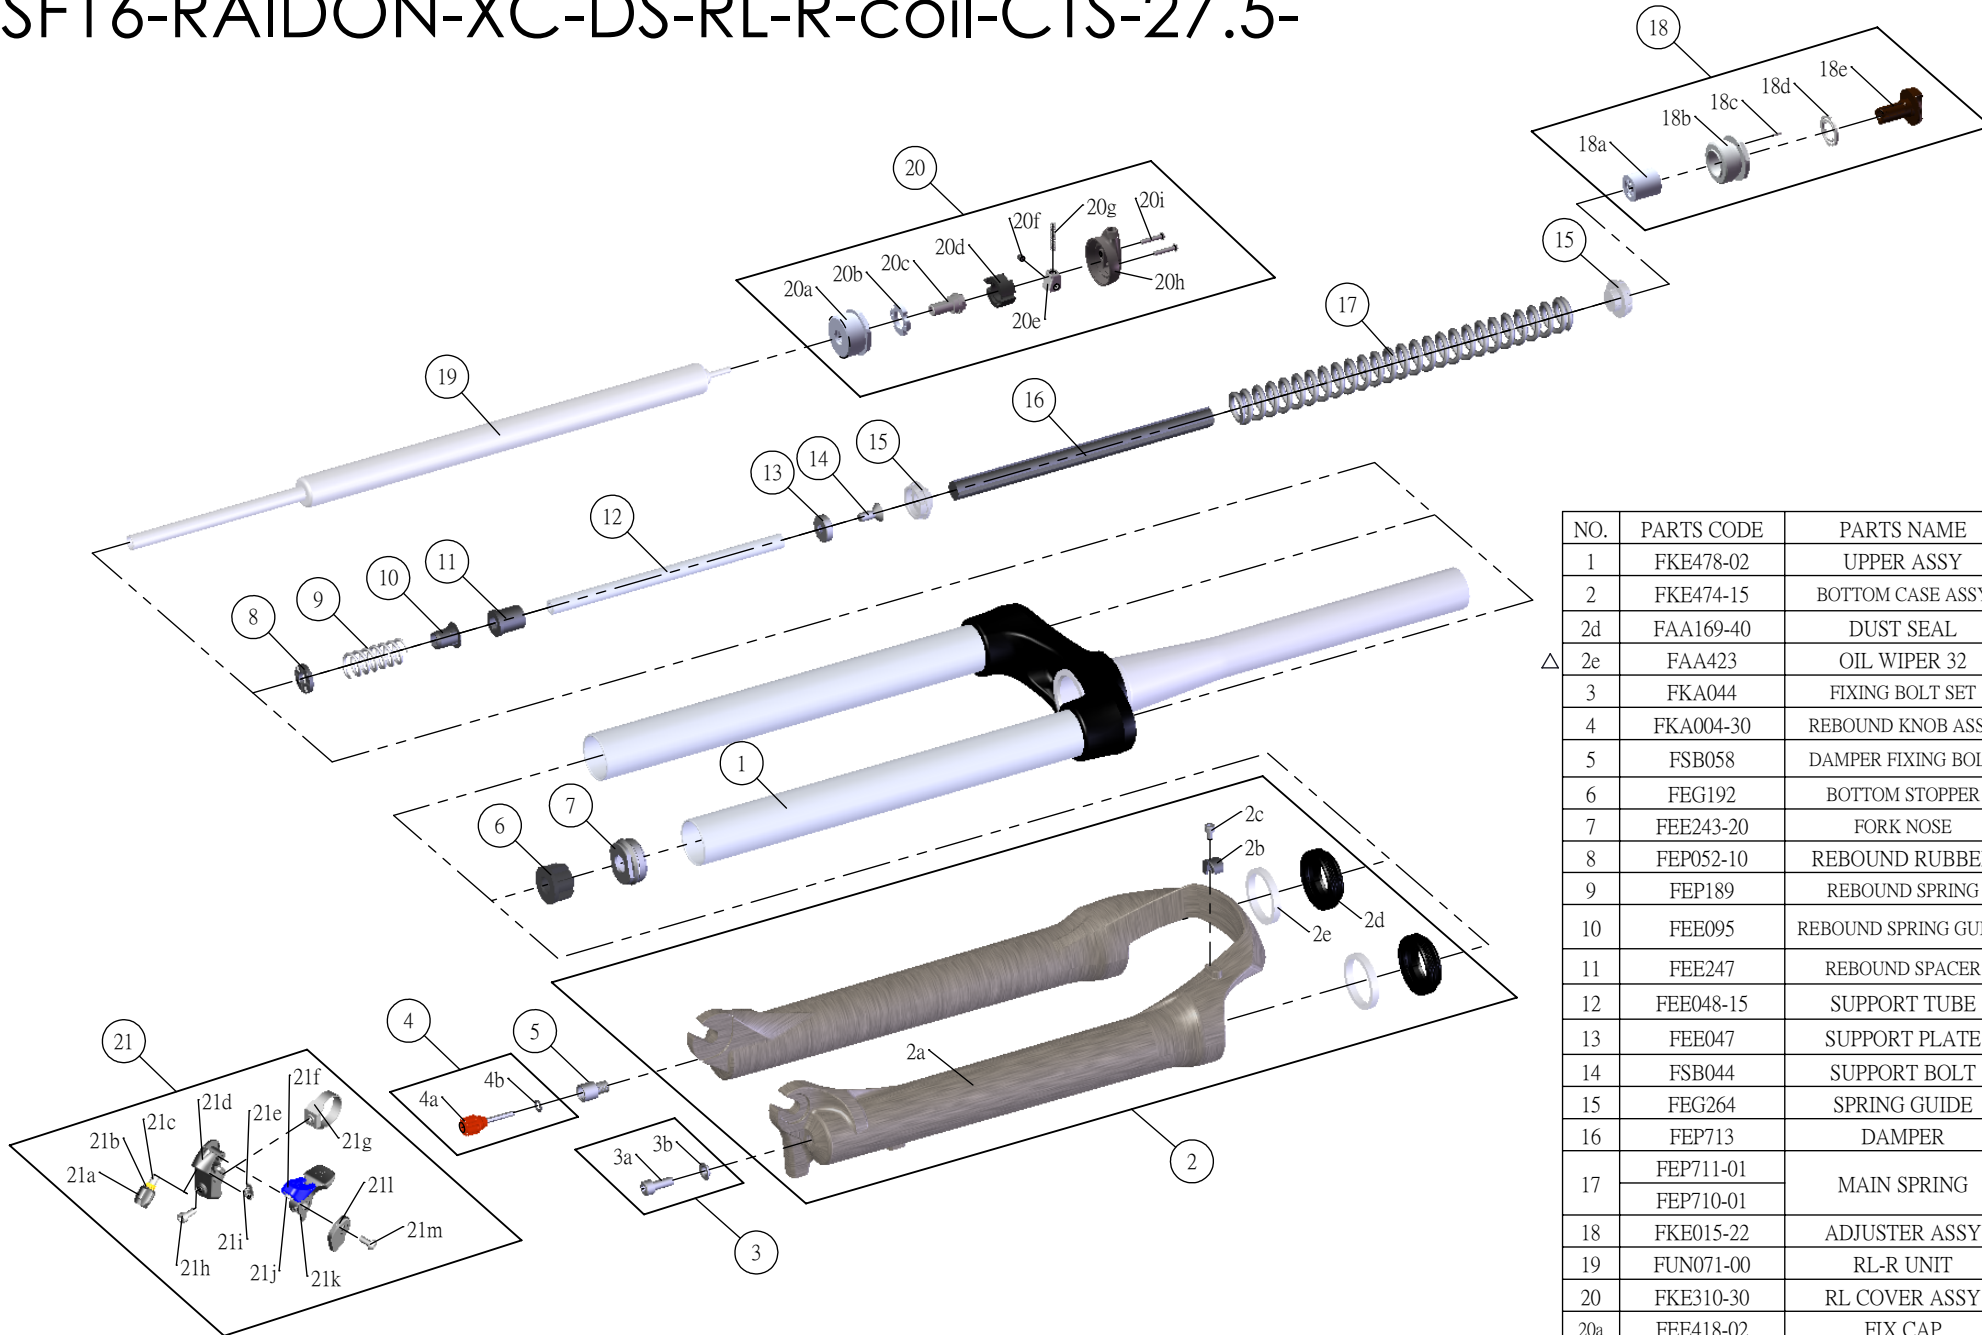

SUNTOUR

SF16-RAIDON-XC-DS-RL-R-coil-CTS-27.5-

Date	2015.01.12	Version	2
Amended	2015.08.18		

NO.	PARTS CODE	PARTS NAME	100	120	QT
1	FKE478-02	UPPER ASSY	*	*	1
2	FKE474-15	BOTTOM CASE ASSY	*	*	1
2d	FAA169-40	DUST SEAL	*	*	2
2e	FAA423	OIL WIPER 32	*	*	2
3	FKA044	FIXING BOLT SET	*	*	1
4	FKA004-30	REBOUND KNOB ASSY	*	*	1
5	FSB058	DAMPER FIXING BOLT	*	*	1
6	FEG192	BOTTOM STOPPER	*	*	1
7	FEE243-20	FORK NOSE	*	*	1
8	FEP052-10	REBOUND RUBBER	*	*	1
9	FEP189	REBOUND SPRING	*	*	1
10	FEE095	REBOUND SPRING GUIDE	*	*	1
11	FEE247	REBOUND SPACER	*		1
12	FEE048-15	SUPPORT TUBE	*	*	1
13	FEE047	SUPPORT PLATE	*	*	1
14	FSB044	SUPPORT BOLT	*	*	1
15	FEG264	SPRING GUIDE	*	*	2
16	FEP713	DAMPER	*	*	1
17	FEP711-01	MAIN SPRING	*		1
	FEP710-01			*	1
18	FKE015-22	ADJUSTER ASSY	*	*	1
19	FUN071-00	RL-R UNIT	*	*	1
20	FKE310-30	RL COVER ASSY	*	*	1
20a	FEE418-02	FIX CAP	*	*	1
20h	FEE939	RL COVER	*	*	1
21	SL9SC-RLO	REMOTE LEVER ASSY	*	*	1