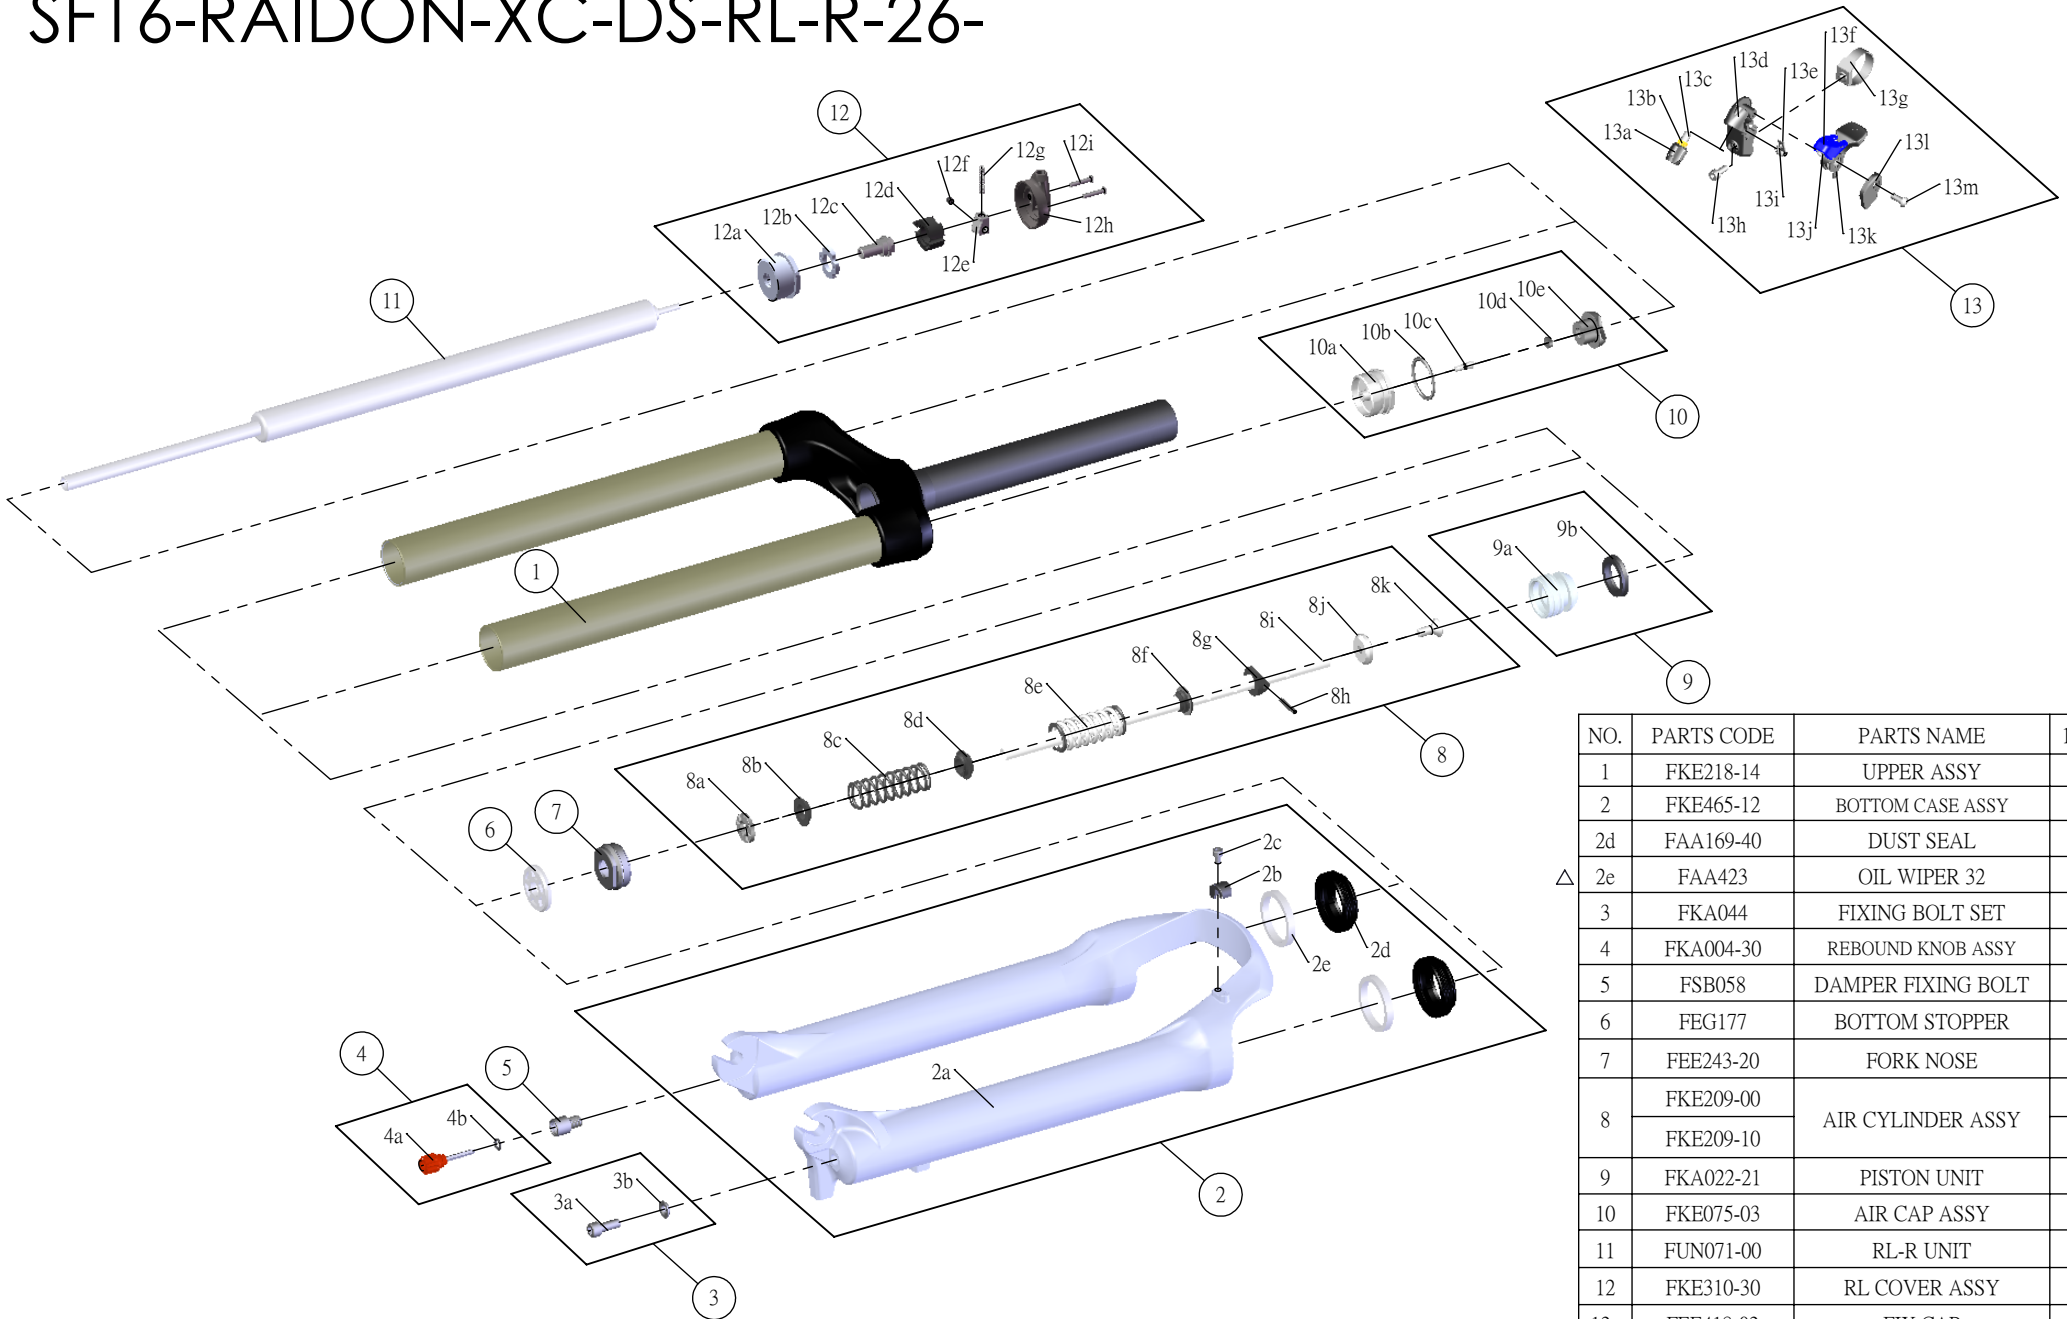

SR SUNTOUR

SF16-RAIDON-XC-DS-RL-R-26-

Date	2015.01.06	Version	2
Amended	2015.08.18		

NO.	PARTS CODE	PARTS NAME	120	100	QT
1	FKE218-14	UPPER ASSY	*	*	1
2	FKE465-12	BOTTOM CASE ASSY	*	*	1
2d	FAA169-40	DUST SEAL	*	*	2
△ 2e	FAA423	OIL WIPER 32	*	*	2
3	FKA044	FIXING BOLT SET	*	*	1
4	FKA004-30	REBOUND KNOB ASSY	*	*	1
5	FSB058	DAMPER FIXING BOLT	*	*	1
6	FEG177	BOTTOM STOPPER	*	*	1
7	FEE243-20	FORK NOSE	*	*	1
8	FKE209-00	AIR CYLINDER ASSY	*		1
	FKE209-10			*	1
9	FKA022-21	PISTON UNIT	*	*	1
10	FKE075-03	AIR CAP ASSY	*	*	1
11	FUN071-00	RL-R UNIT	*	*	1
12	FKE310-30	RL COVER ASSY	*	*	1
12a	FEE418-02	FIX CAP	*	*	1
12h	FEE939	RL COVER	*	*	1
13	SL9SC-RLO	REMOTE LEVER ASSY	*	*	1