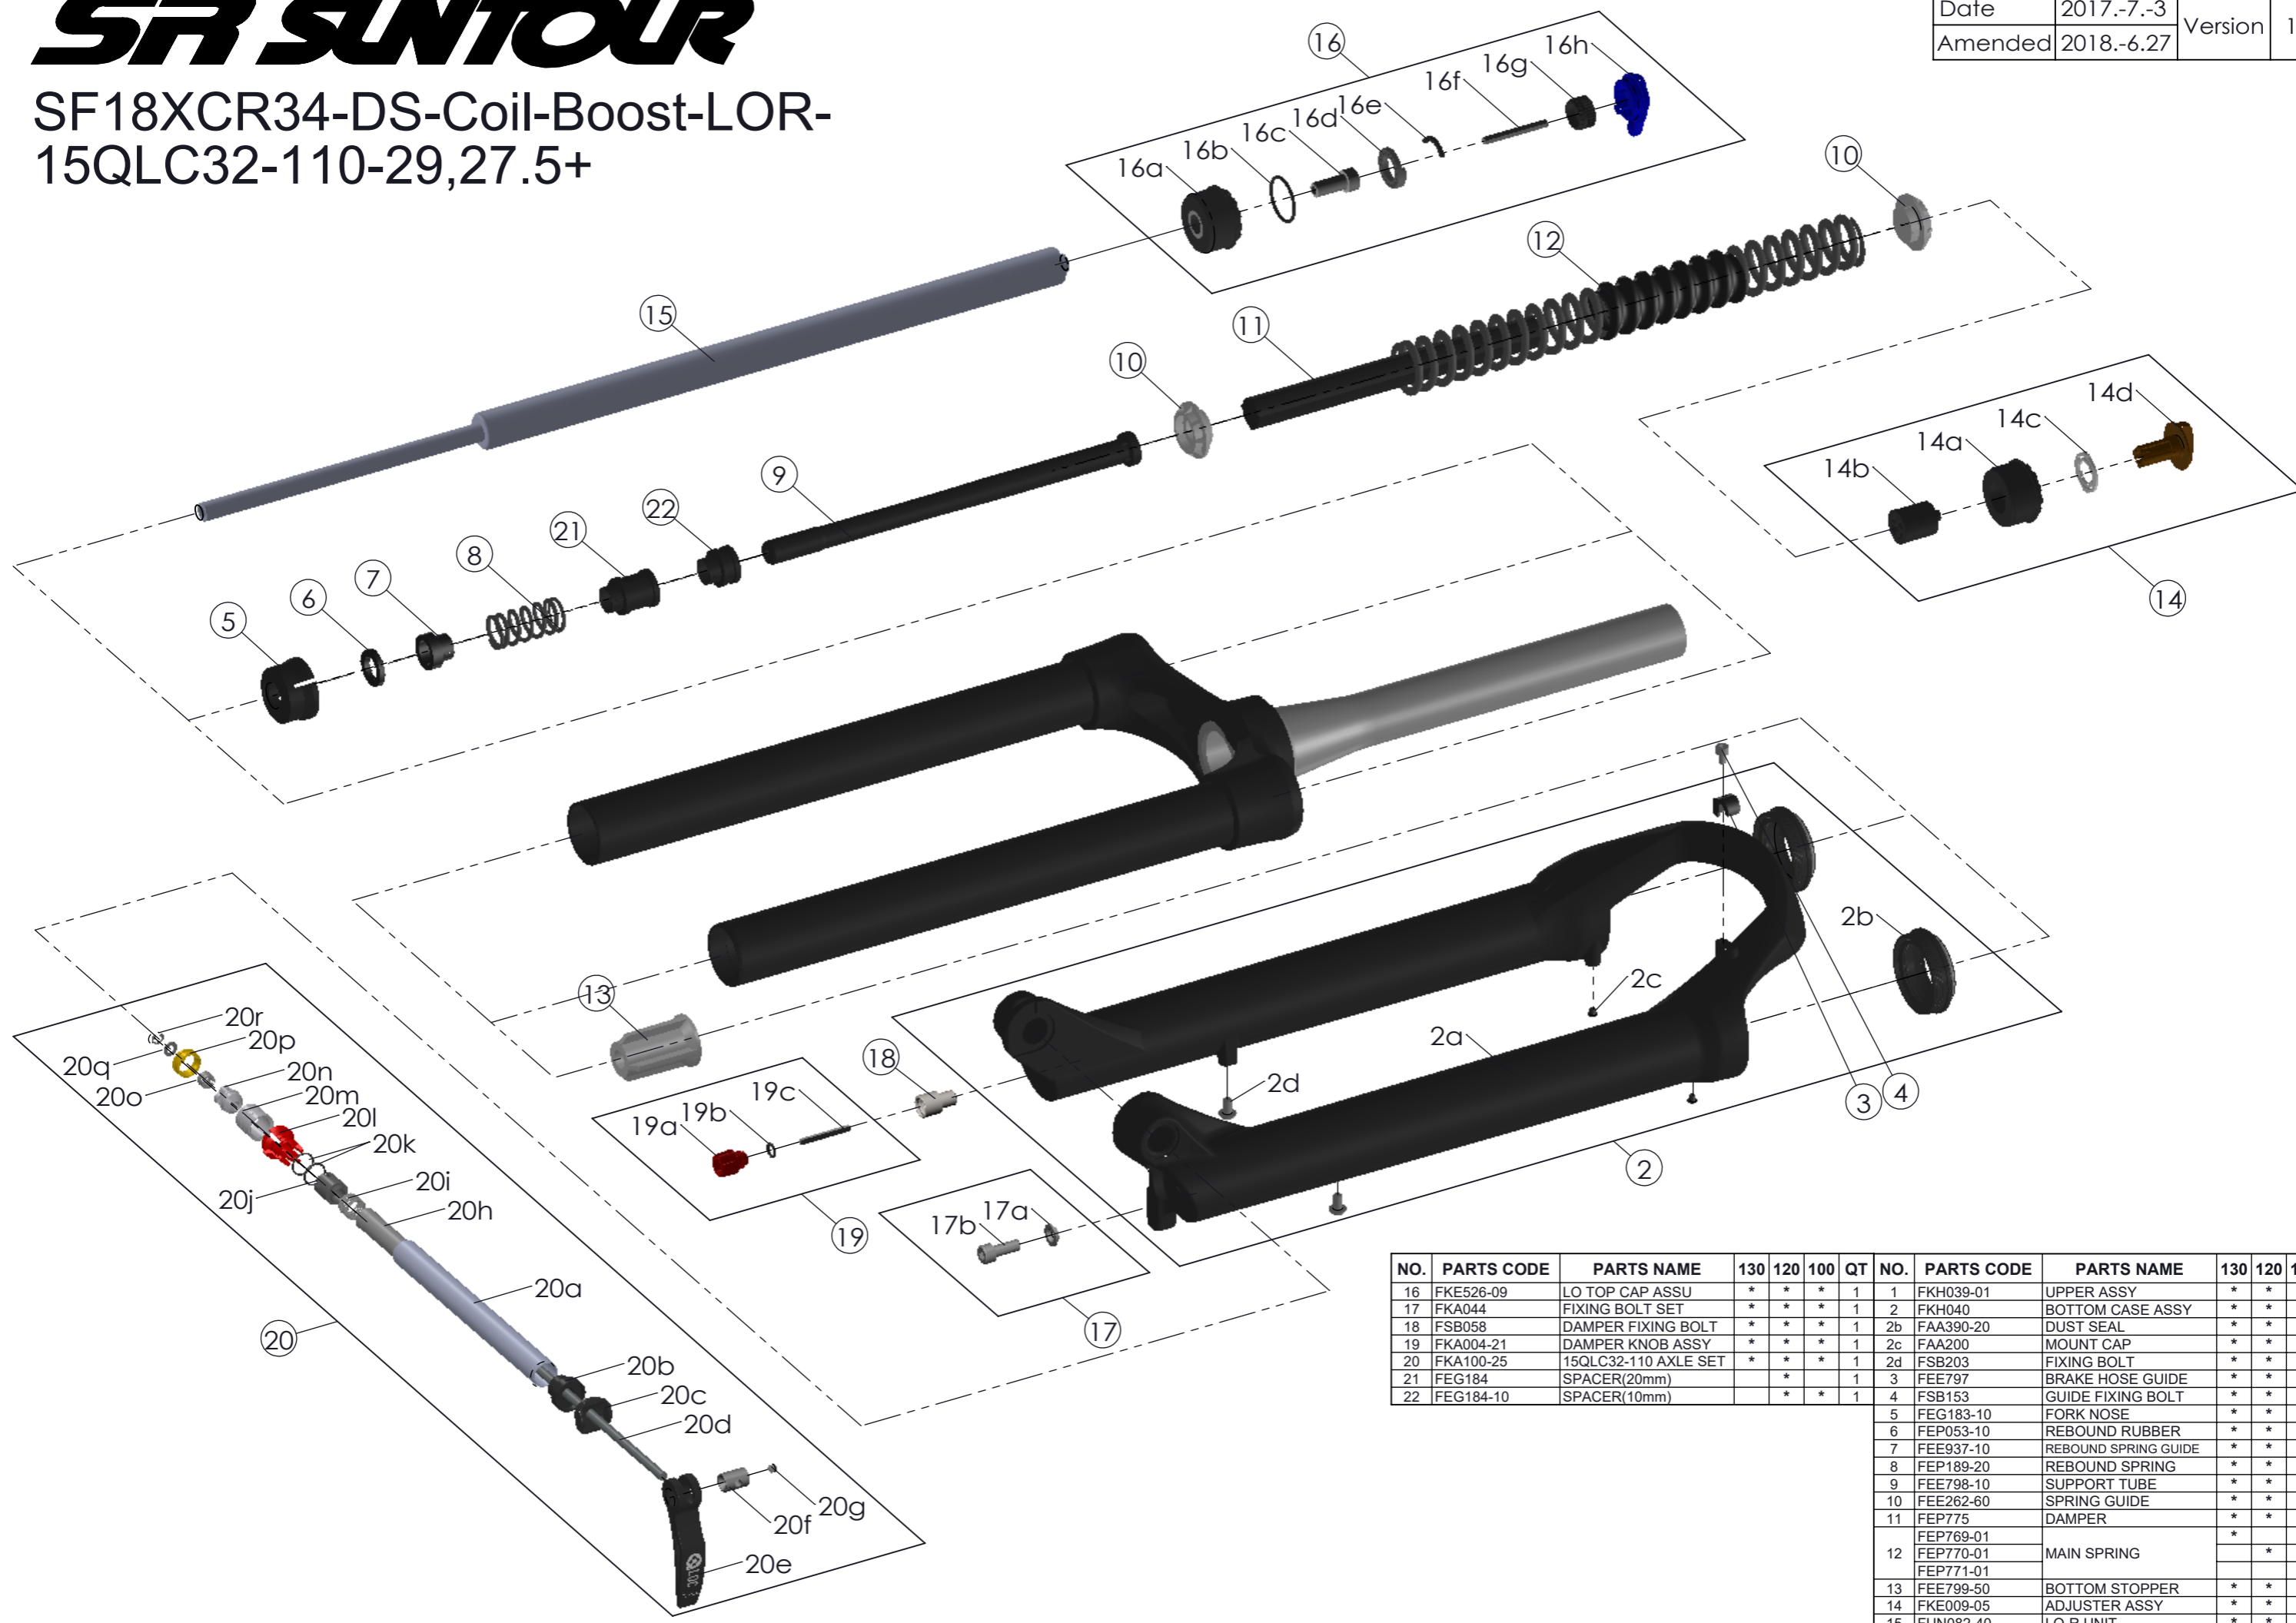

# SUNTOUR

SF18XCR34-DS-Coil-Boost-LOR-  
15QLC32-110-29,27.5+

Date	2017.-7.-3	Version	1
Amended	2018.-6.27		

NO.	PARTS CODE	PARTS NAME	130	120	100	QT	NO.	PARTS CODE	PARTS NAME	130	120	100	QT
16	FKE526-09	LO TOP CAP ASSU	*	*	*	1	1	FKH039-01	UPPER ASSY	*	*	*	1
17	FKA044	FIXING BOLT SET	*	*	*	1	2	FKH040	BOTTOM CASE ASSY	*	*	*	1
18	FSB058	DAMPER FIXING BOLT	*	*	*	1	2b	FAA390-20	DUST SEAL	*	*	*	2
19	FKA004-21	DAMPER KNOB ASSY	*	*	*	1	2c	FAA200	MOUNT CAP	*	*	*	2
20	FKA100-25	15QLC32-110 AXLE SET	*	*	*	1	2d	FSB203	FIXING BOLT	*	*	*	2
21	FEG184	SPACER(20mm)		*	*	1	3	FEE797	BRAKE HOSE GUIDE	*	*	*	1
22	FEG184-10	SPACER(10mm)		*	*	1	4	FSB153	GUIDE FIXING BOLT	*	*	*	1
5	FEG183-10	FORK NOSE	*	*	*	1							
6	FEP053-10	REBOUND RUBBER	*	*	*	1							
7	FEE937-10	REBOUND SPRING GUIDE	*	*	*	1							
8	FEP189-20	REBOUND SPRING	*	*	*	1							
9	FEE798-10	SUPPORT TUBE	*	*	*	1							
10	FEE262-60	SPRING GUIDE	*	*	*	2							
11	FEP775	DAMPER	*	*	*	1							
	FEP769-01		*	*	*	1							
12	FEP770-01	MAIN SPRING		*	*	1							
	FEP771-01				*	1							
13	FEE799-50	BOTTOM STOPPER	*	*	*	1							
14	FKE009-05	ADJUSTER ASSY	*	*	*	1							
15	FUN082-40	LO-R UNIT	*	*	*	1							