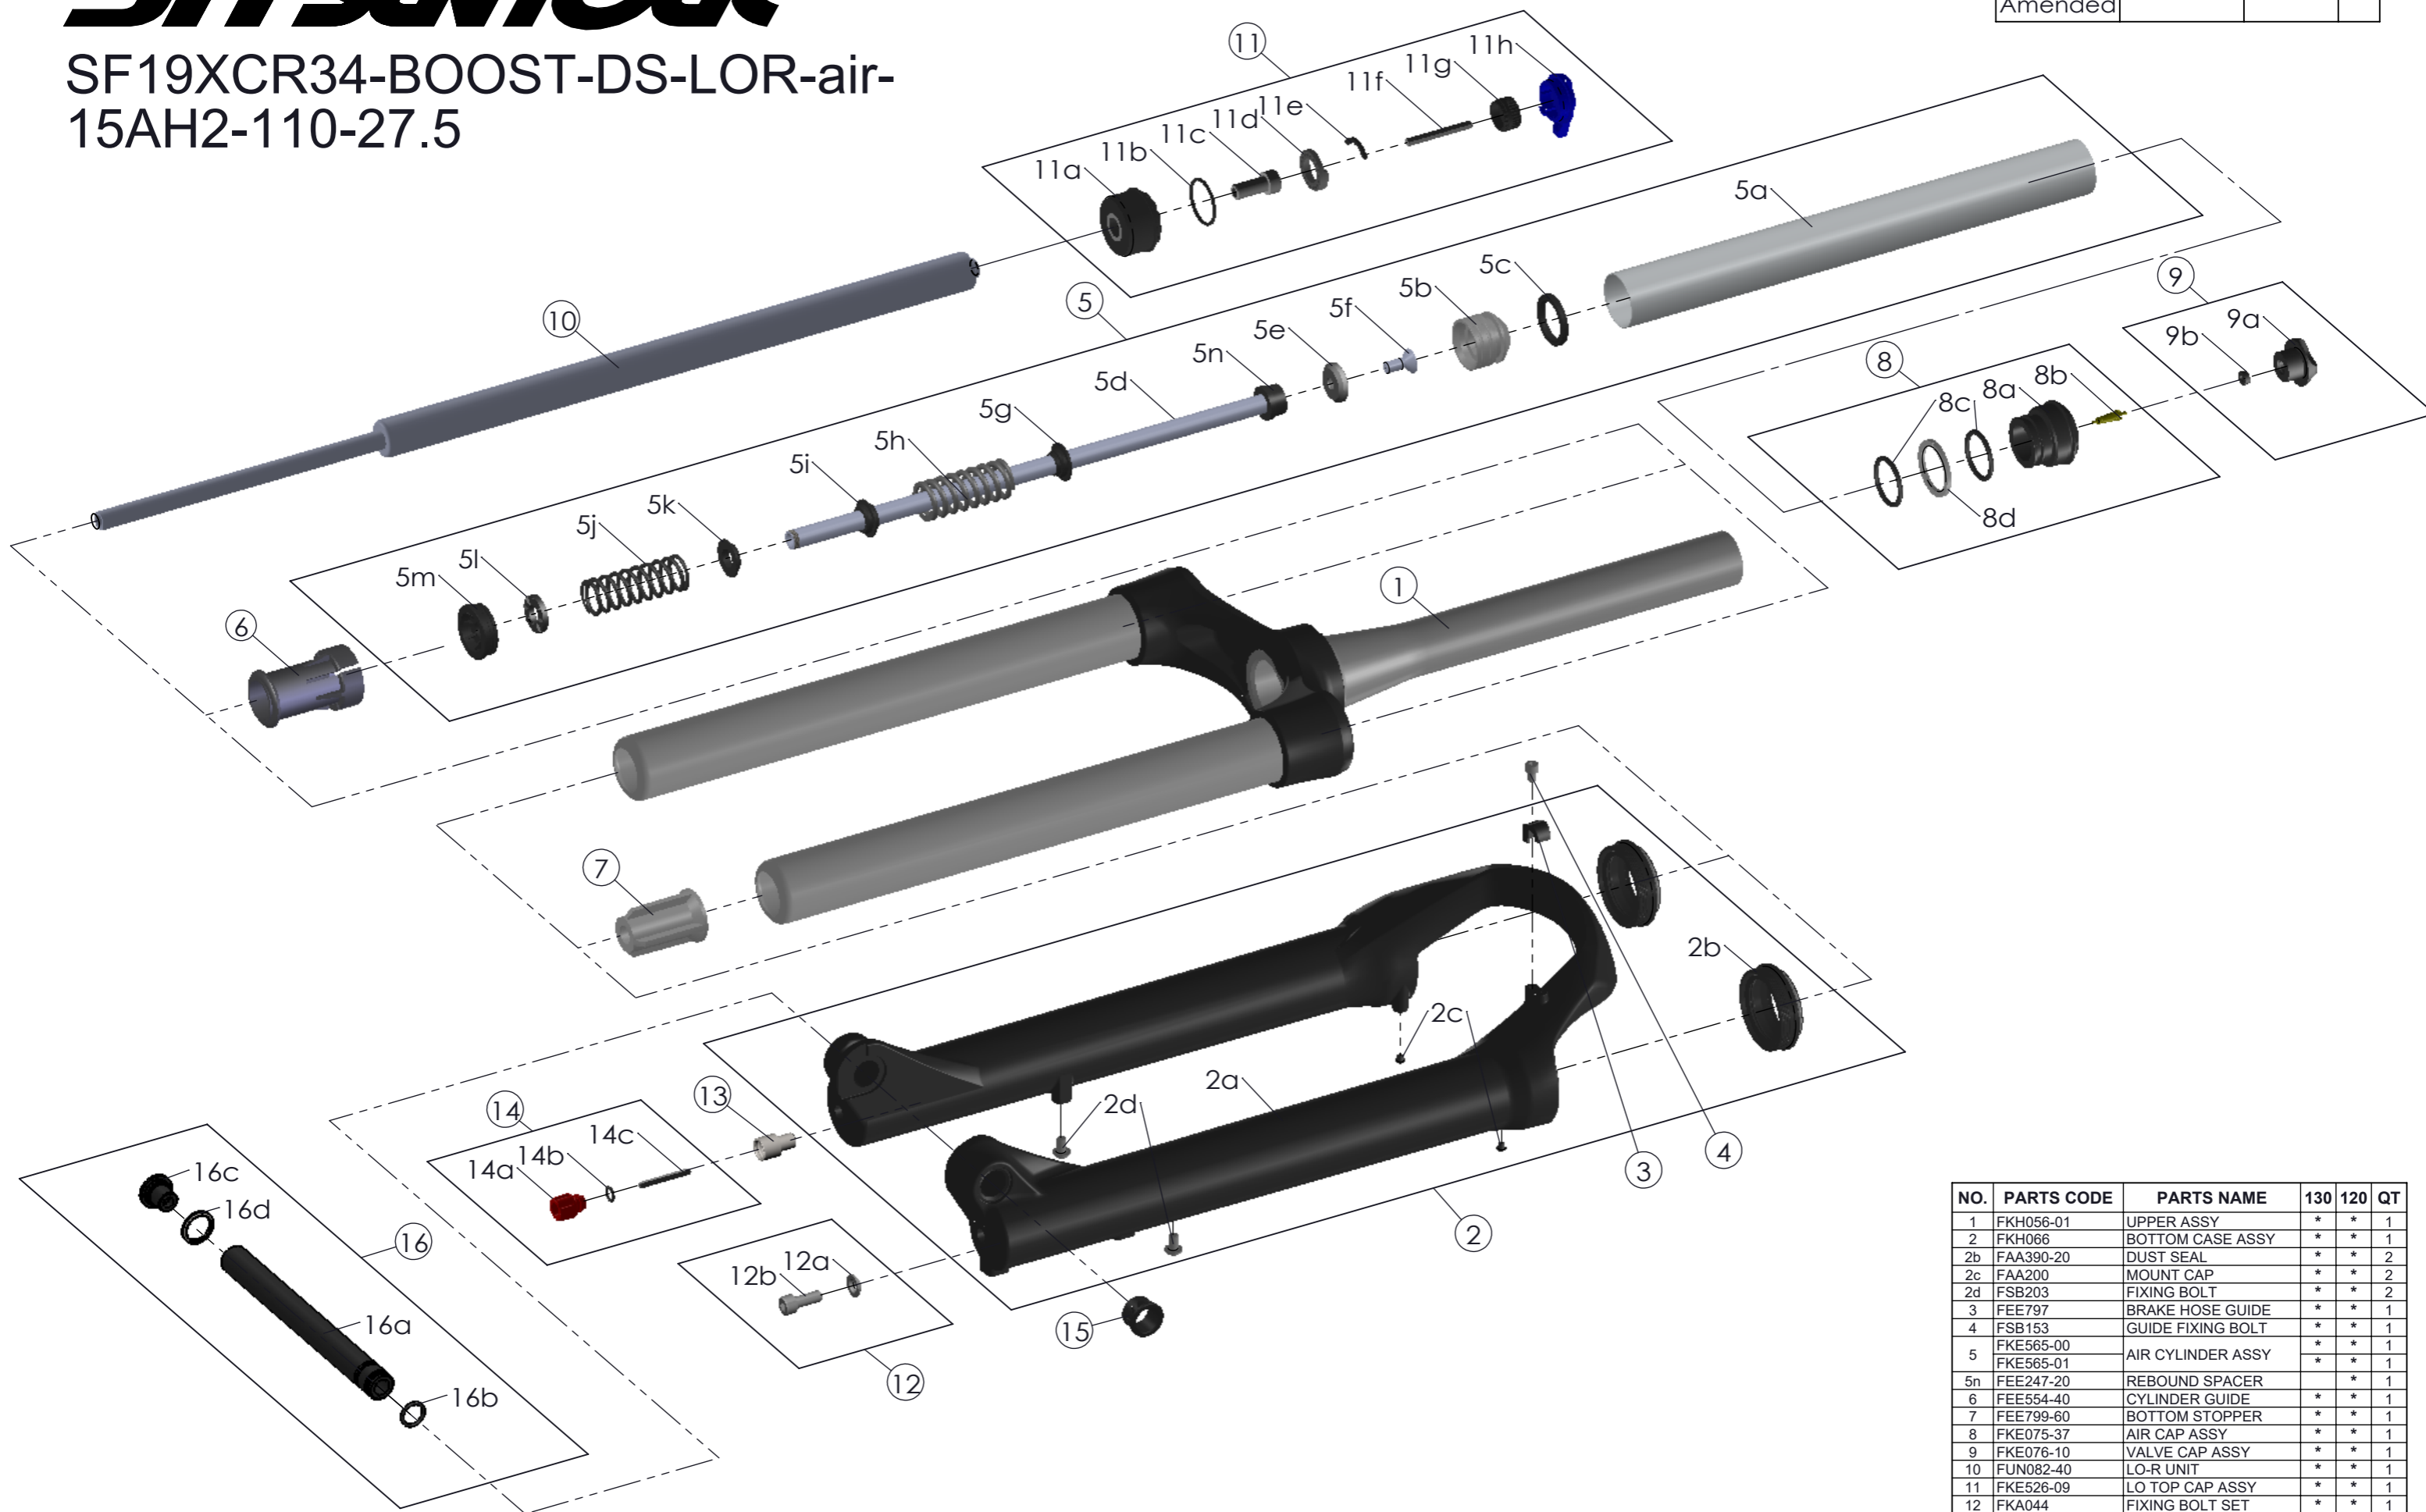

# SR SUNTOUR

SF19XCR34-BOOST-DS-LOR-air-15AH2-110-27.5

Date	2018.-6.28	Version	0
Amended			

NO.	PARTS CODE	PARTS NAME	130	120	QT
1	FKH056-01	UPPER ASSY	*	*	1
2	FKH066	BOTTOM CASE ASSY	*	*	1
2b	FAA390-20	DUST SEAL	*	*	2
2c	FAA200	MOUNT CAP	*	*	2
2d	FSB203	FIXING BOLT	*	*	2
3	FEE797	BRAKE HOSE GUIDE	*	*	1
4	FSB153	GUIDE FIXING BOLT	*	*	1
5	FKE565-00	AIR CYLINDER ASSY	*	*	1
	FKE565-01		*	*	1
5n	FEE247-20	REBOUND SPACER	*	*	1
6	FEE554-40	CYLINDER GUIDE	*	*	1
7	FEE799-60	BOTTOM STOPPER	*	*	1
8	FKE075-37	AIR CAP ASSY	*	*	1
9	FKE076-10	VALVE CAP ASSY	*	*	1
10	FUN082-40	LO-R UNIT	*	*	1
11	FKE526-09	LO TOP CAP ASSY	*	*	1
12	FKA044	FIXING BOLT SET	*	*	1
13	FSB058	DAMPER FIXING BOLT	*	*	1
14	FKA004-21	DAMPER KNOB ASSY	*	*	1
15	FSN075-20	BUSH NUT	*	*	1
16	FKA117-00	15AH2-110 AXLE SET	*	*	1