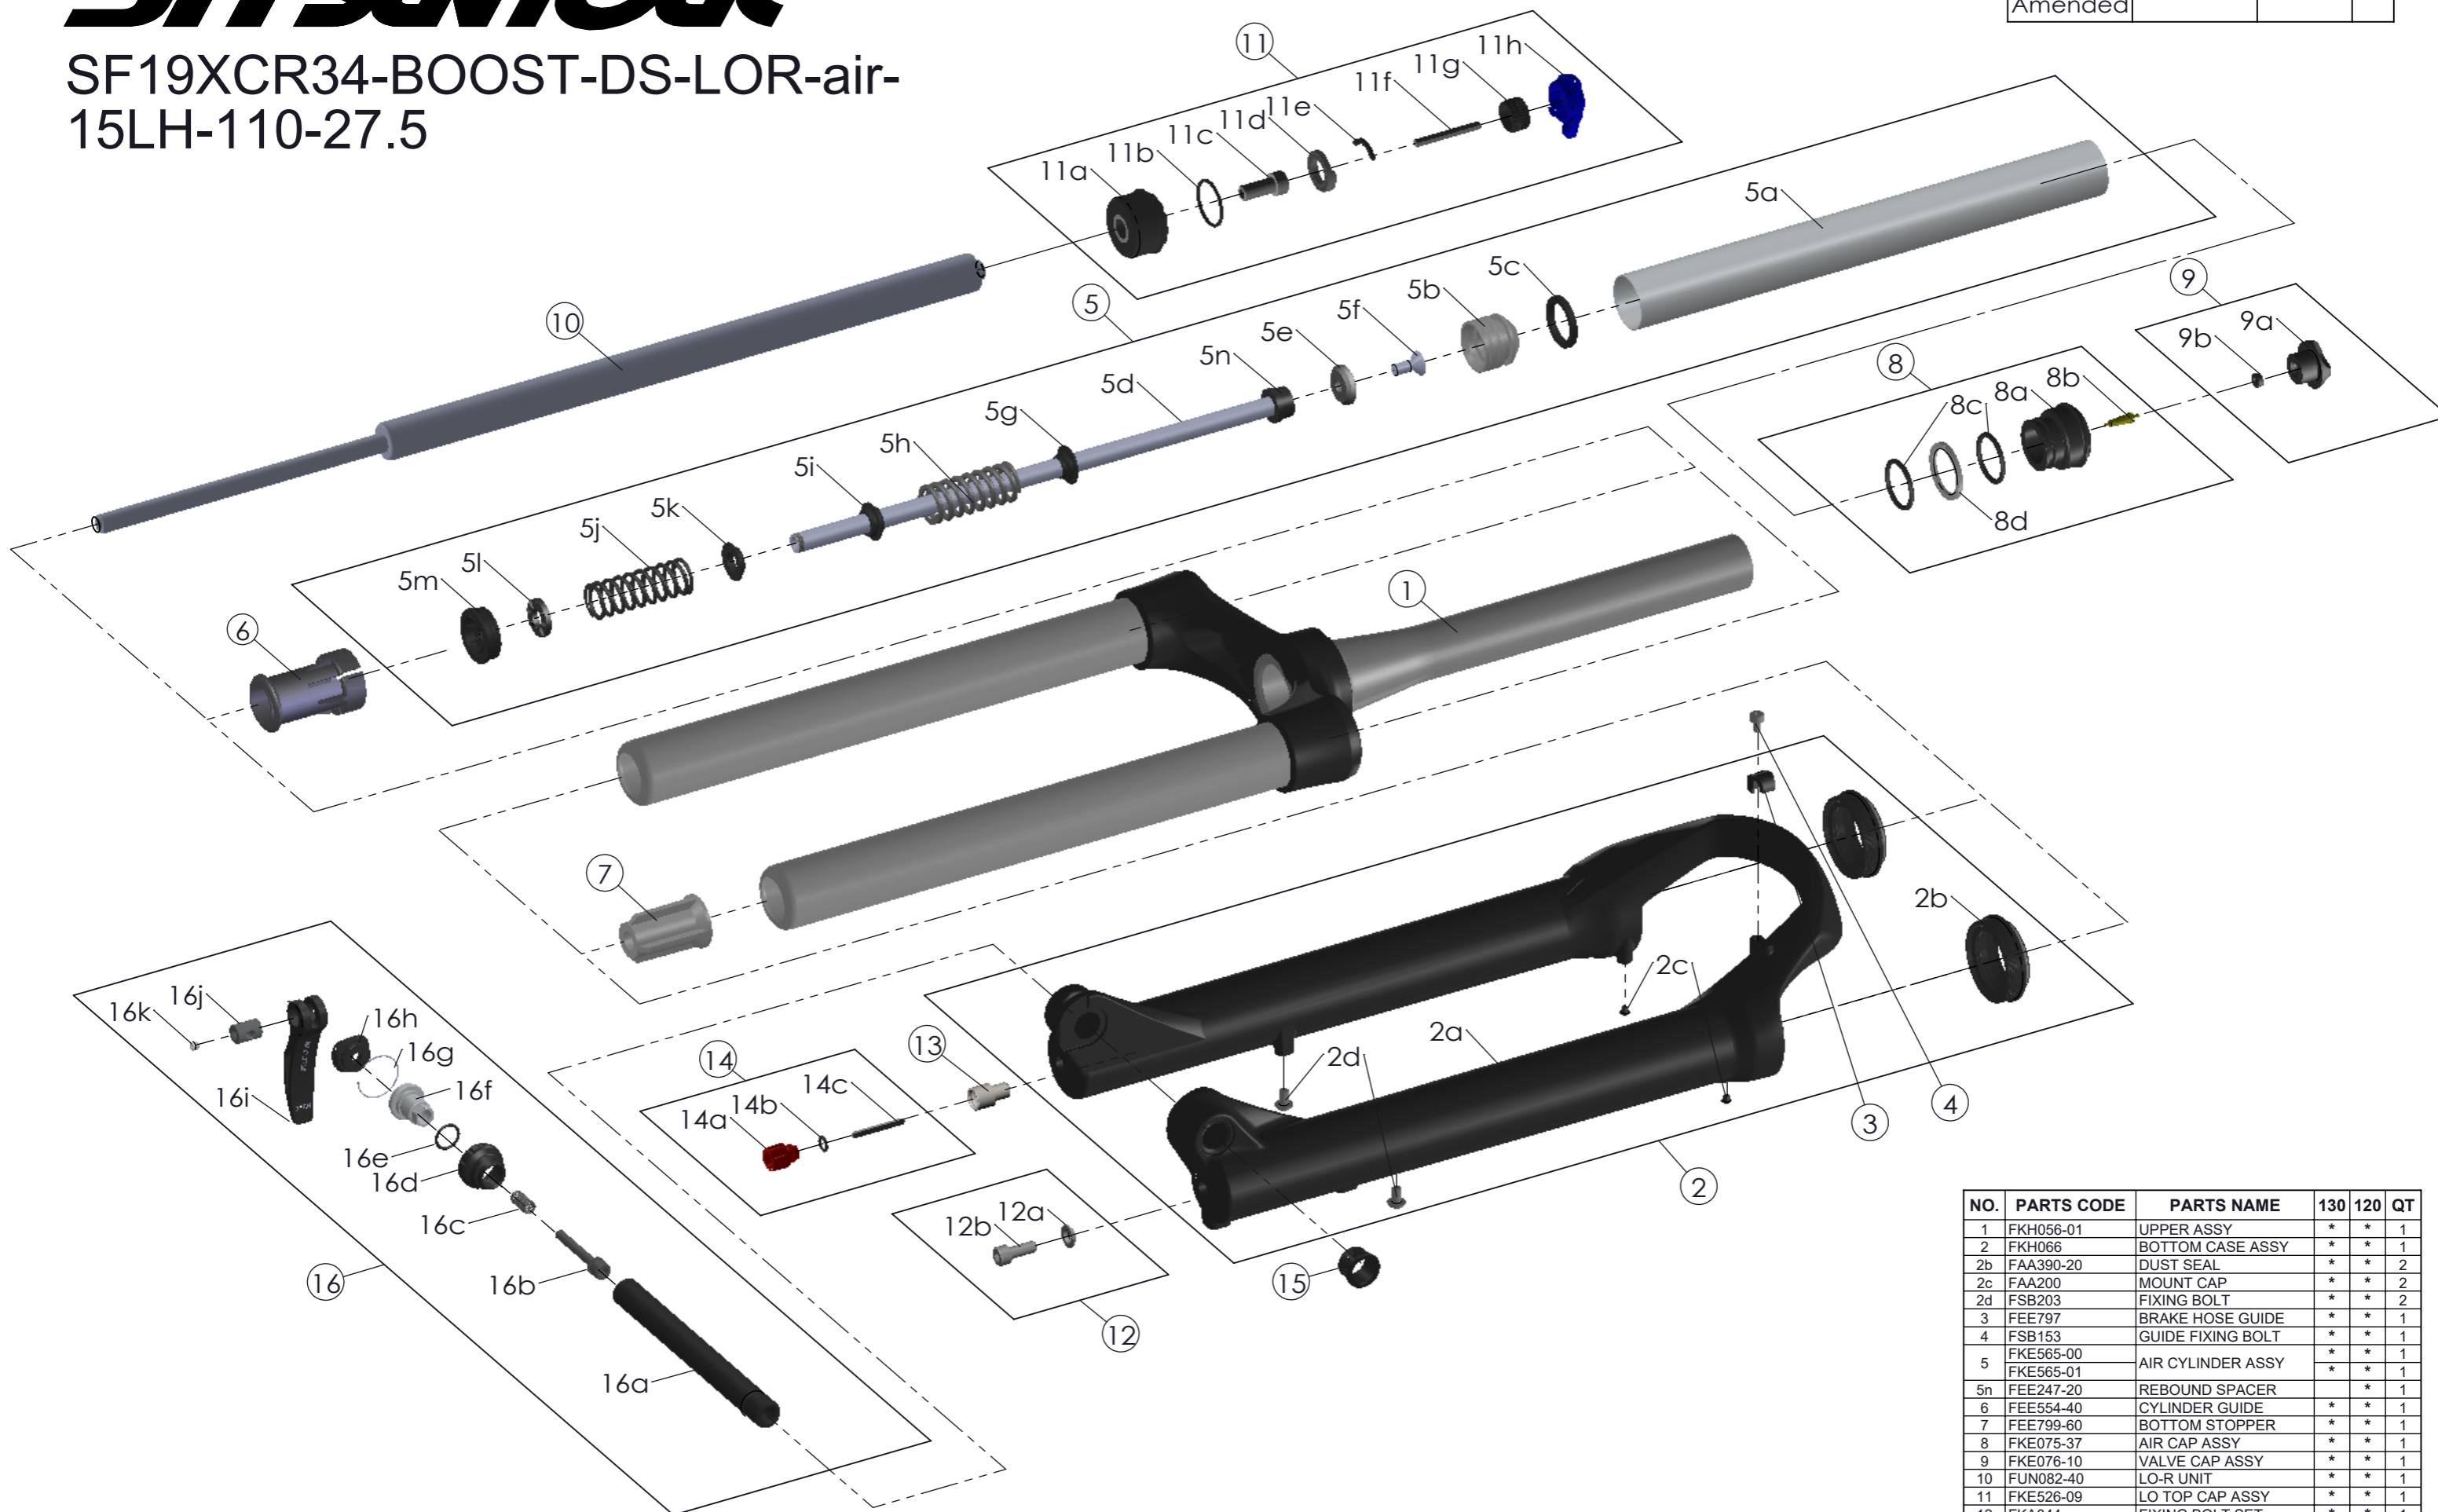

SUNTOUR

SF19XCR34-BOOST-DS-LOR-air-15LH-110-27.5

Date	2018.-6.28	Version	0
Amended			

NO.	PARTS CODE	PARTS NAME	130	120	QT
1	FKH056-01	UPPER ASSY	*	*	1
2	FKH066	BOTTOM CASE ASSY	*	*	1
2b	FAA390-20	DUST SEAL	*	*	2
2c	FAA200	MOUNT CAP	*	*	2
2d	FSB203	FIXING BOLT	*	*	2
3	FEE797	BRAKE HOSE GUIDE	*	*	1
4	FSB153	GUIDE FIXING BOLT	*	*	1
5	FKE565-00	AIR CYLINDER ASSY	*	*	1
	FKE565-01		*	*	1
5n	FEE247-20	REBOUND SPACER	*	*	1
6	FEE554-40	CYLINDER GUIDE	*	*	1
7	FEE799-60	BOTTOM STOPPER	*	*	1
8	FKE075-37	AIR CAP ASSY	*	*	1
9	FKE076-10	VALVE CAP ASSY	*	*	1
10	FUN082-40	LO-R UNIT	*	*	1
11	FKE526-09	LO TOP CAP ASSY	*	*	1
12	FKA044	FIXING BOLT SET	*	*	1
13	FSB058	DAMPER FIXING BOLT	*	*	1
14	FKA004-21	DAMPER KNOB ASSY	*	*	1
15	FSN075-20	BUSH NUT	*	*	1
16	FKA116-02	15LH-110 AXLE SET	*	*	1