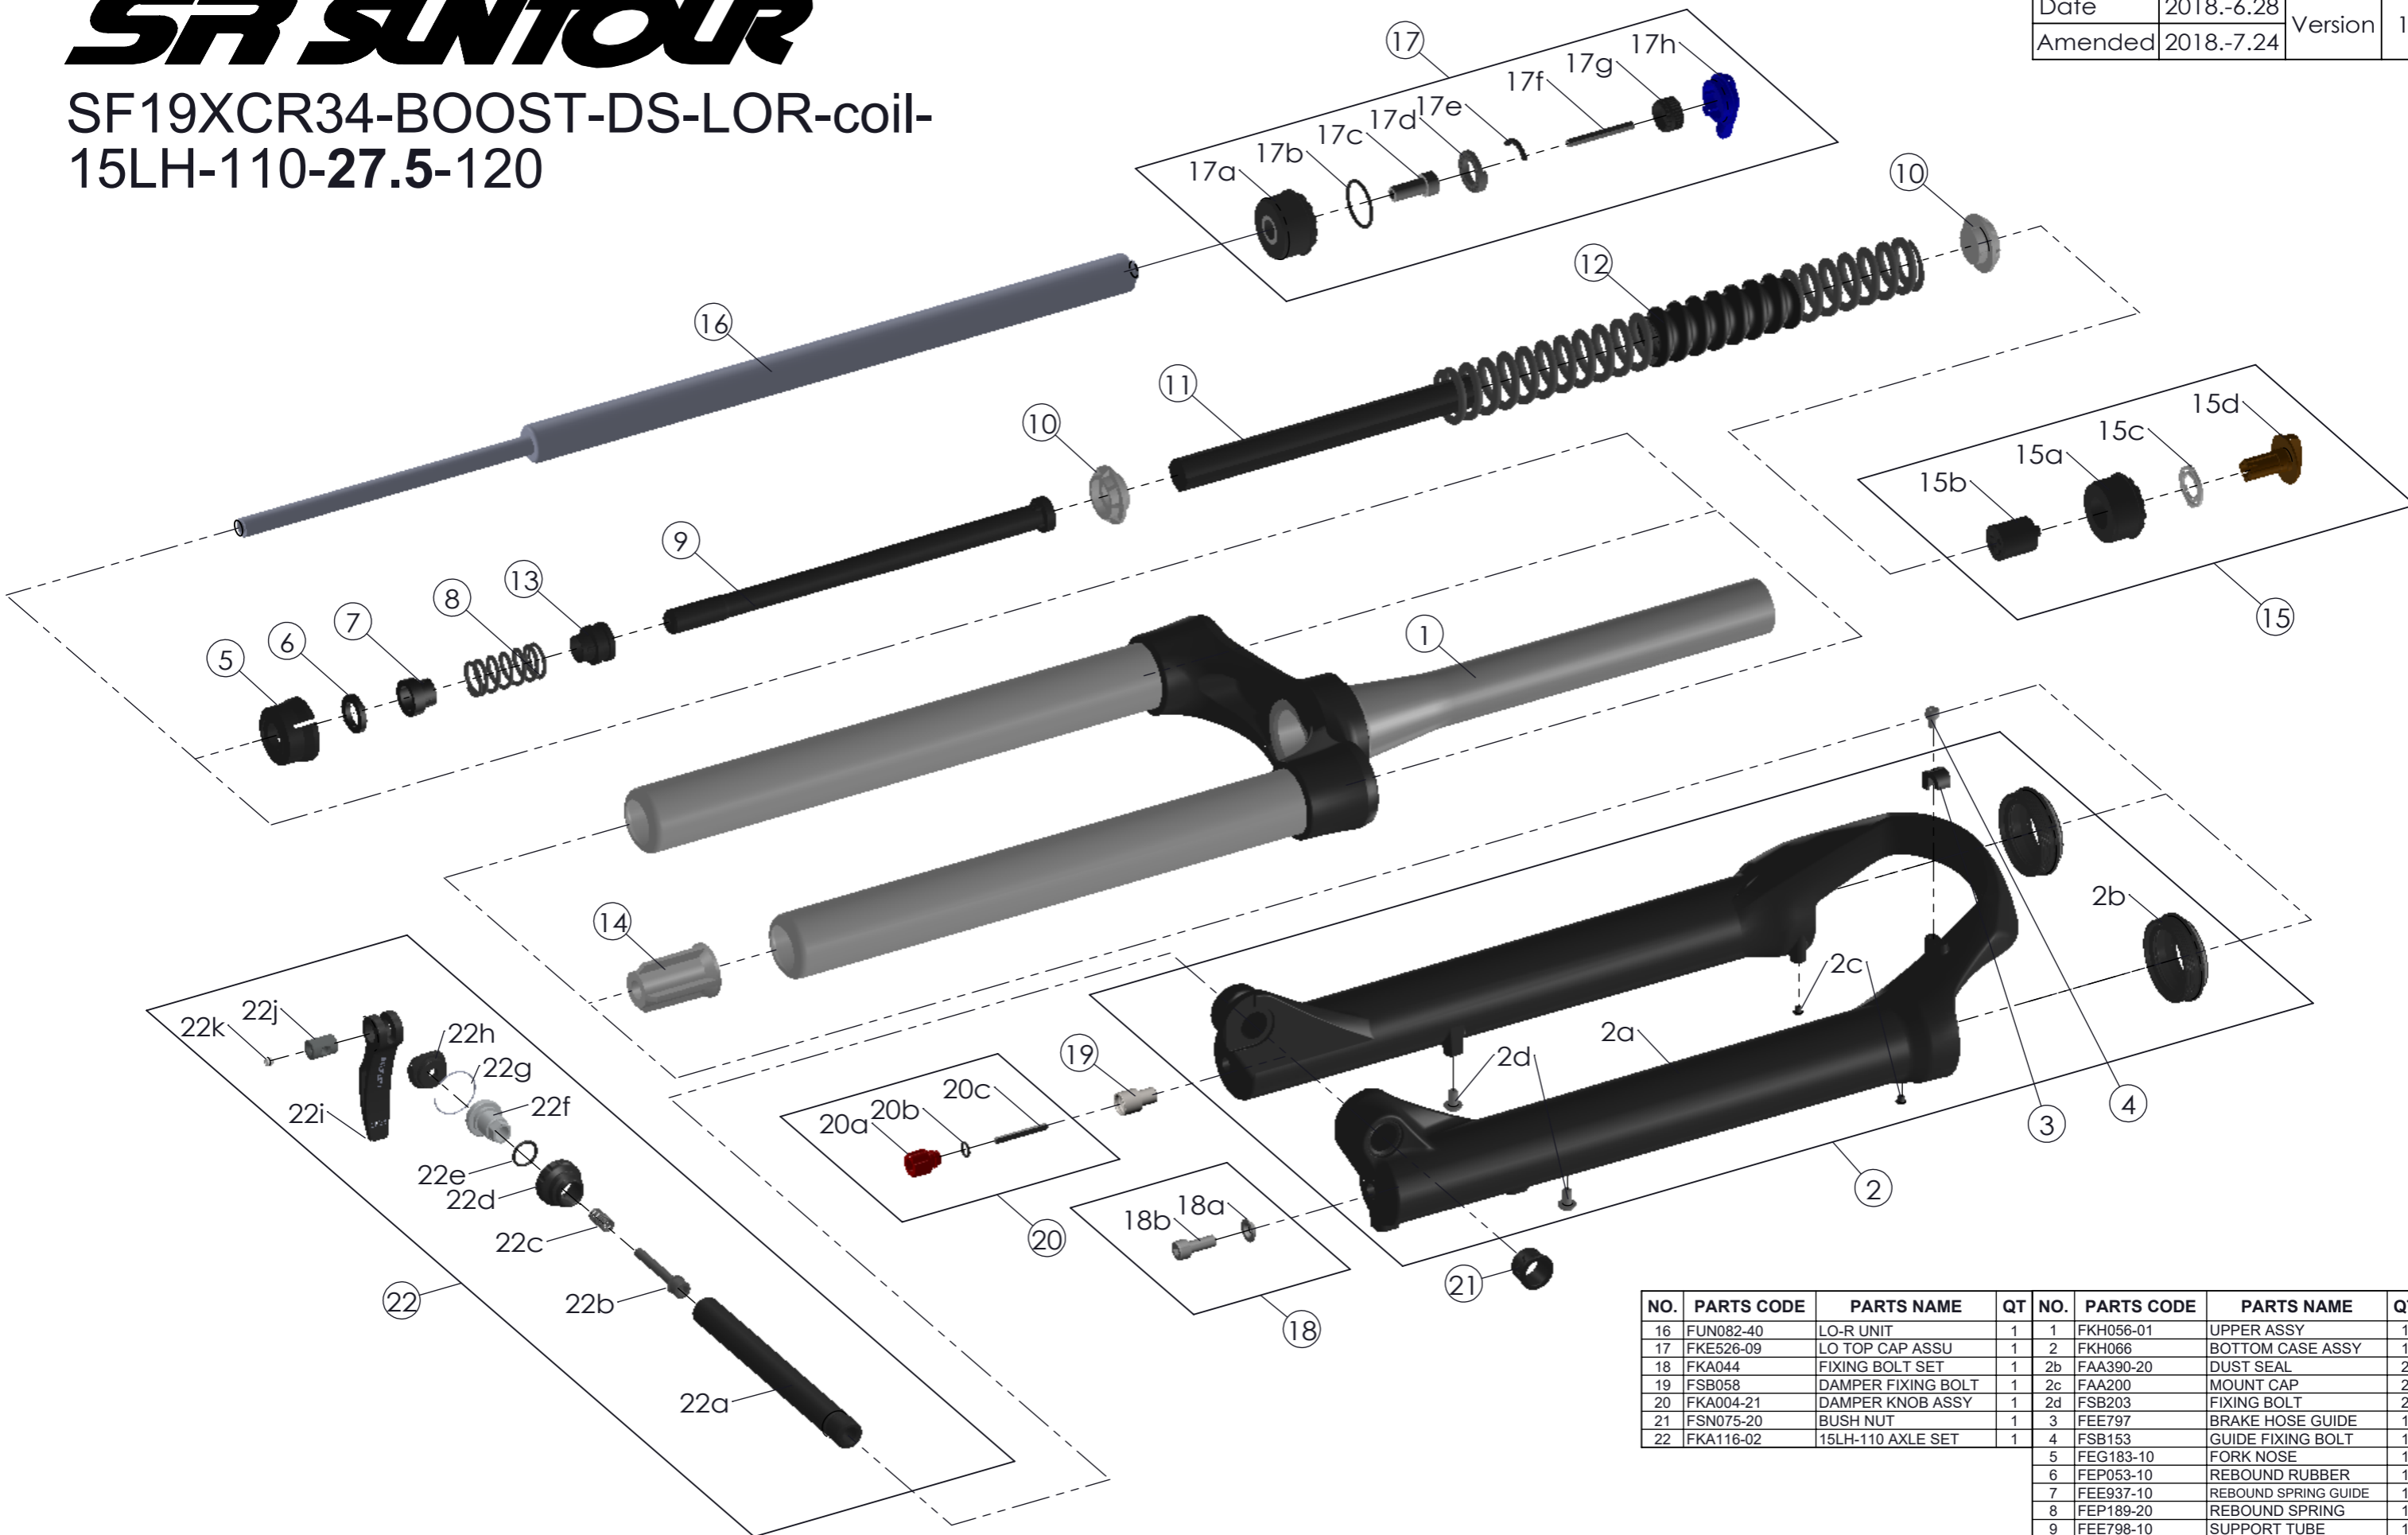

# SUNTOUR

SF19XCR34-BOOST-DS-LOR-coil-  
15LH-110-27.5-120

Date	2018.-6.28	Version	1
Amended	2018.-7.24		

NO.	PARTS CODE	PARTS NAME	QT	NO.	PARTS CODE	PARTS NAME	QT
16	FUN082-40	LO-R UNIT	1	1	FKH056-01	UPPER ASSY	1
17	FKE526-09	LO TOP CAP ASSU	1	2	FKH066	BOTTOM CASE ASSY	1
18	FKA044	FIXING BOLT SET	1	2b	FAA390-20	DUST SEAL	2
19	FSB058	DAMPER FIXING BOLT	1	2c	FAA200	MOUNT CAP	2
20	FKA004-21	DAMPER KNOB ASSY	1	2d	FSB203	FIXING BOLT	2
21	FSN075-20	BUSH NUT	1	3	FEE797	BRAKE HOSE GUIDE	1
22	FKA116-02	15LH-110 AXLE SET	1	4	FSB153	GUIDE FIXING BOLT	1
				5	FEG183-10	FORK NOSE	1
				6	FEP053-10	REBOUND RUBBER	1
				7	FEE937-10	REBOUND SPRING GUIDE	1
				8	FEP189-20	REBOUND SPRING	1
				9	FEE798-10	SUPPORT TUBE	1
				10	FEE262-60	SPRING GUIDE	2
				11	FEP775	DAMPER	1
				12	FEP770-01	MAIN SPRING	1
				13	FEG184-10	SPACER(10mm)	1
				14	FEE799-50	BOTTOM STOPPER	1
				15	FKE009-05	ADJUSTER ASSY	1