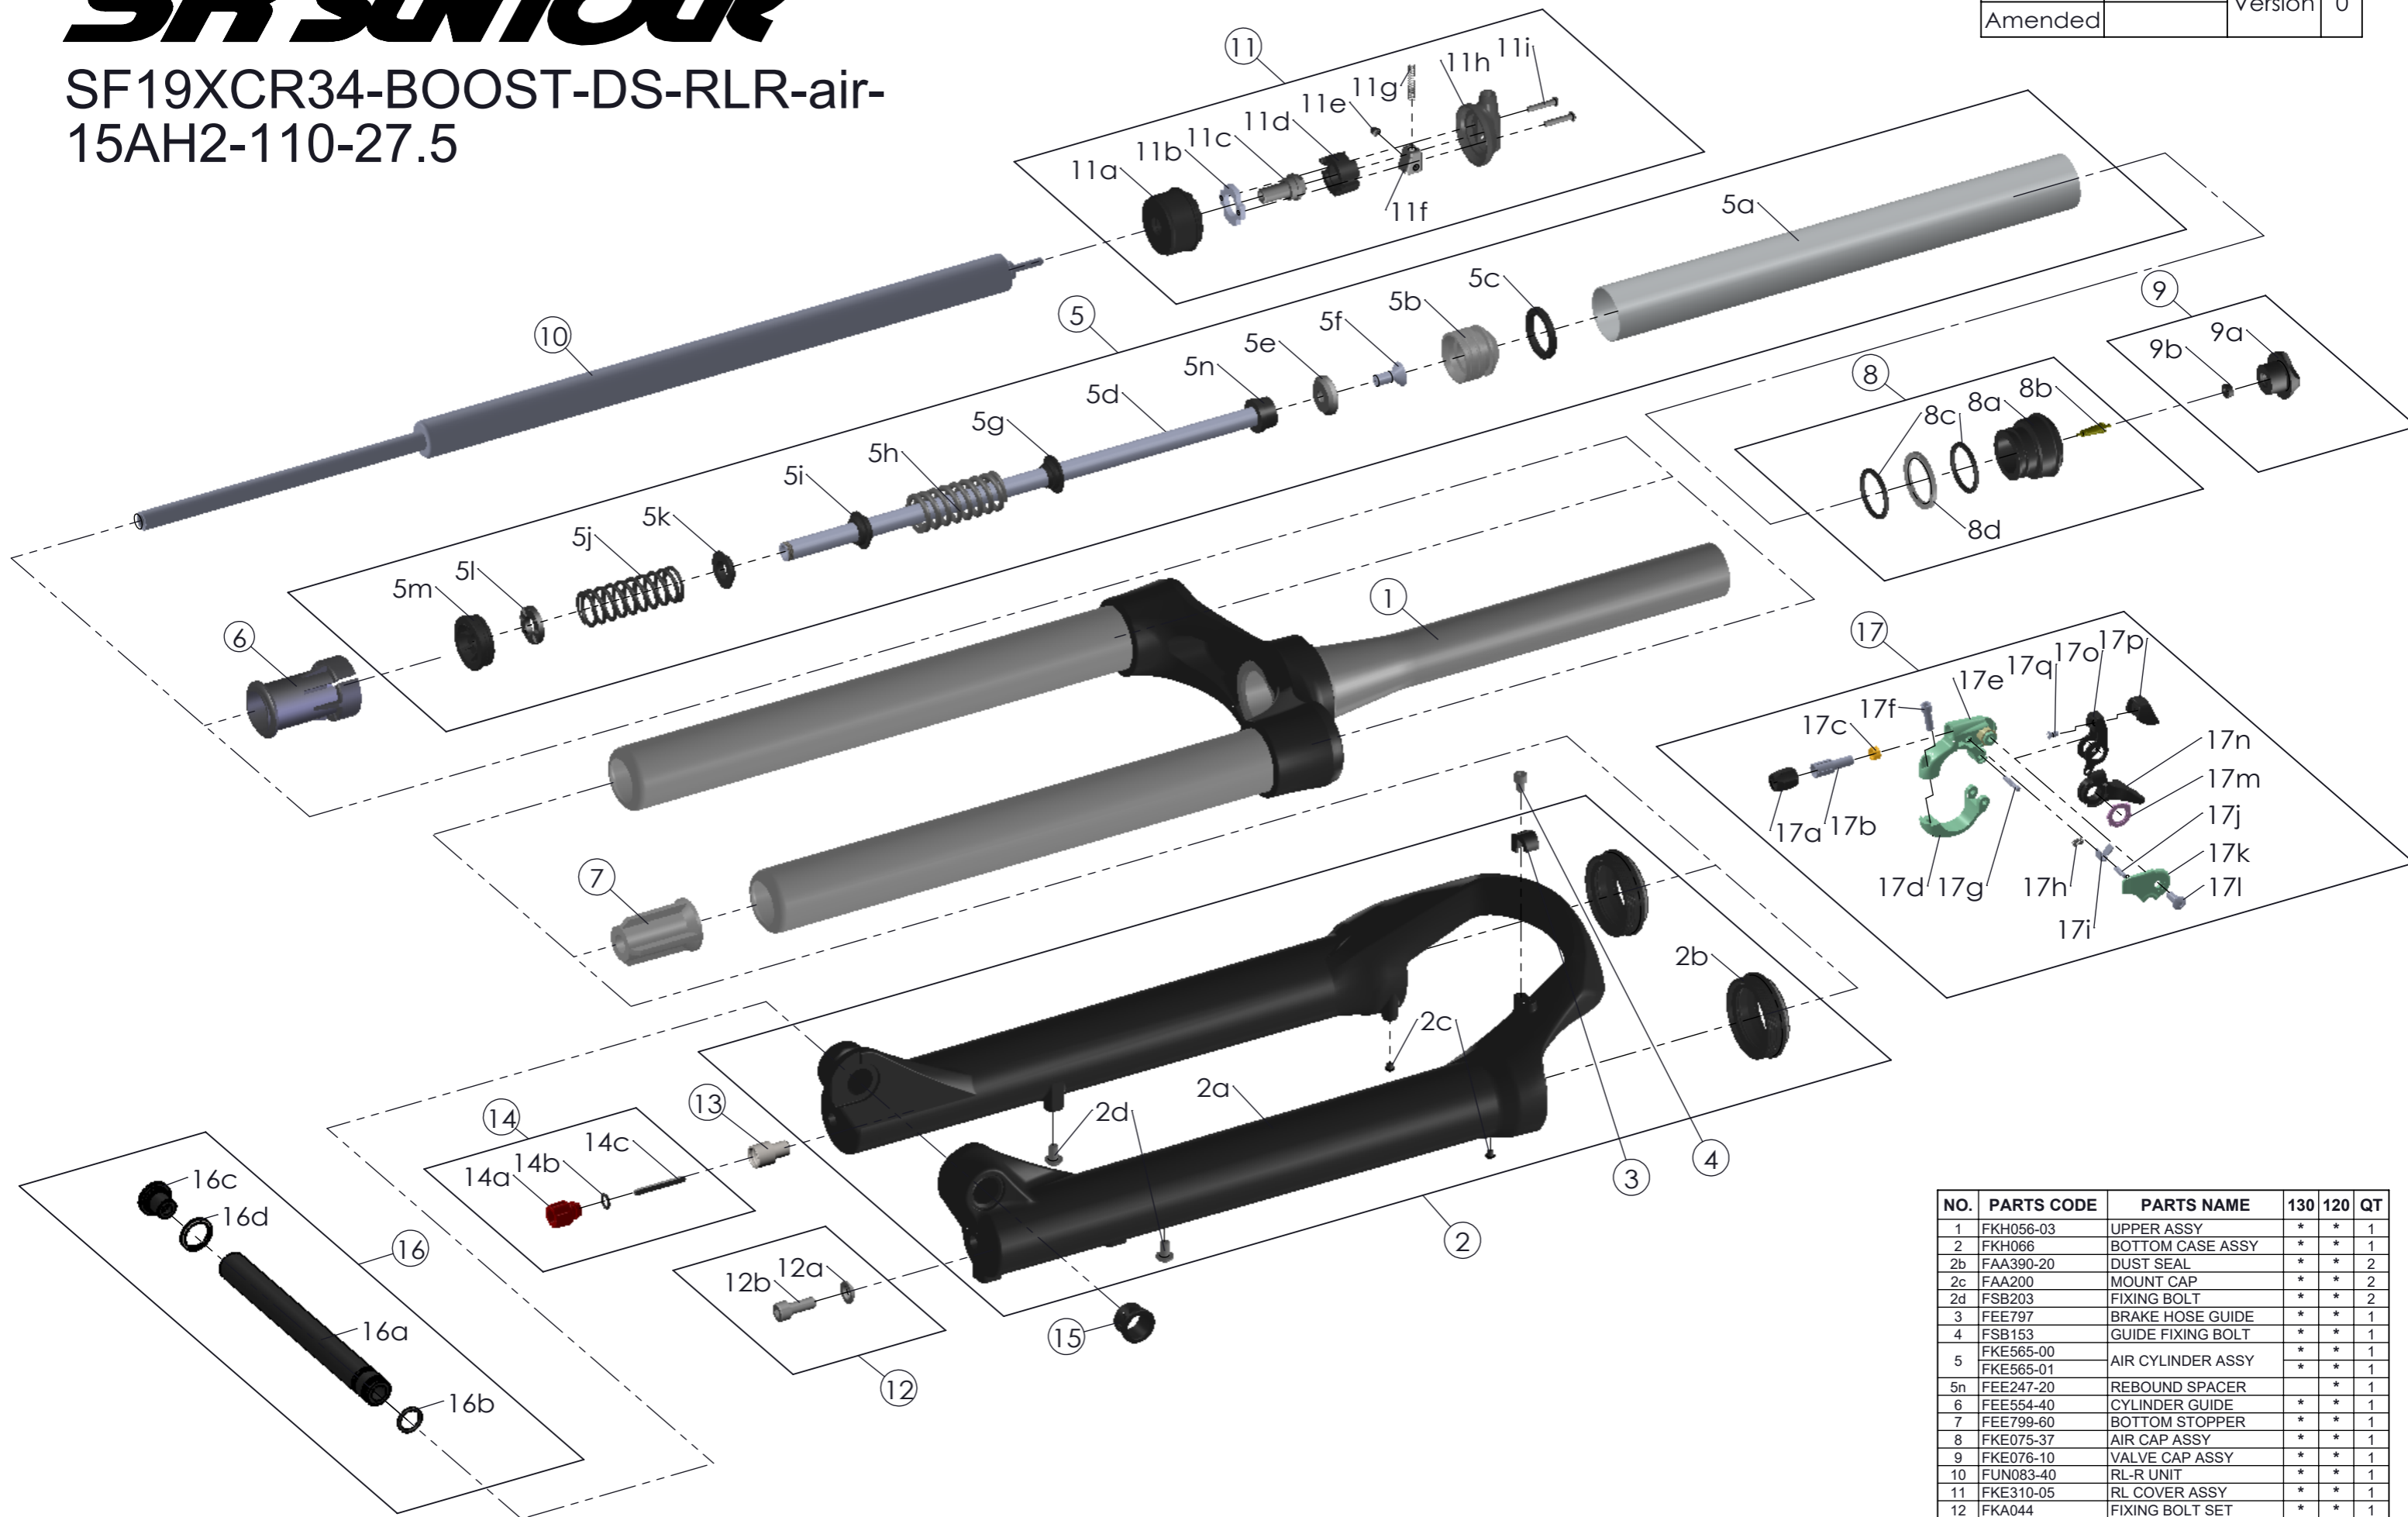

# SUNTOUR

SF19XCR34-BOOST-DS-RLR-air-15AH2-110-27.5

Date	2018.-6.28	Version	0
Amended			

NO.	PARTS CODE	PARTS NAME	130	120	QT
1	FKH056-03	UPPER ASSY	*	*	1
2	FKH066	BOTTOM CASE ASSY	*	*	1
2b	FAA390-20	DUST SEAL	*	*	2
2c	FAA200	MOUNT CAP	*	*	2
2d	FSB203	FIXING BOLT	*	*	2
3	FEE797	BRAKE HOSE GUIDE	*	*	1
4	FSB153	GUIDE FIXING BOLT	*	*	1
5	FKE565-00	AIR CYLINDER ASSY	*	*	1
	FKE565-01		*	*	1
5n	FEE247-20	REBOUND SPACER	*	*	1
6	FEE554-40	CYLINDER GUIDE	*	*	1
7	FEE799-60	BOTTOM STOPPER	*	*	1
8	FKE075-37	AIR CAP ASSY	*	*	1
9	FKE076-10	VALVE CAP ASSY	*	*	1
10	FUN083-40	RL-R UNIT	*	*	1
11	FKE310-05	RL COVER ASSY	*	*	1
12	FKA044	FIXING BOLT SET	*	*	1
13	FSB058	DAMPER FIXING BOLT	*	*	1
14	FKA004-21	DAMPER KNOB ASSY	*	*	1
15	FSN075-20	BUSH NUT	*	*	1
16	FKA117-00	15AH2-110 AXLE SET	*	*	1
17	SL15SC-RLO	REMOTE LEVER ASSY	*	*	1