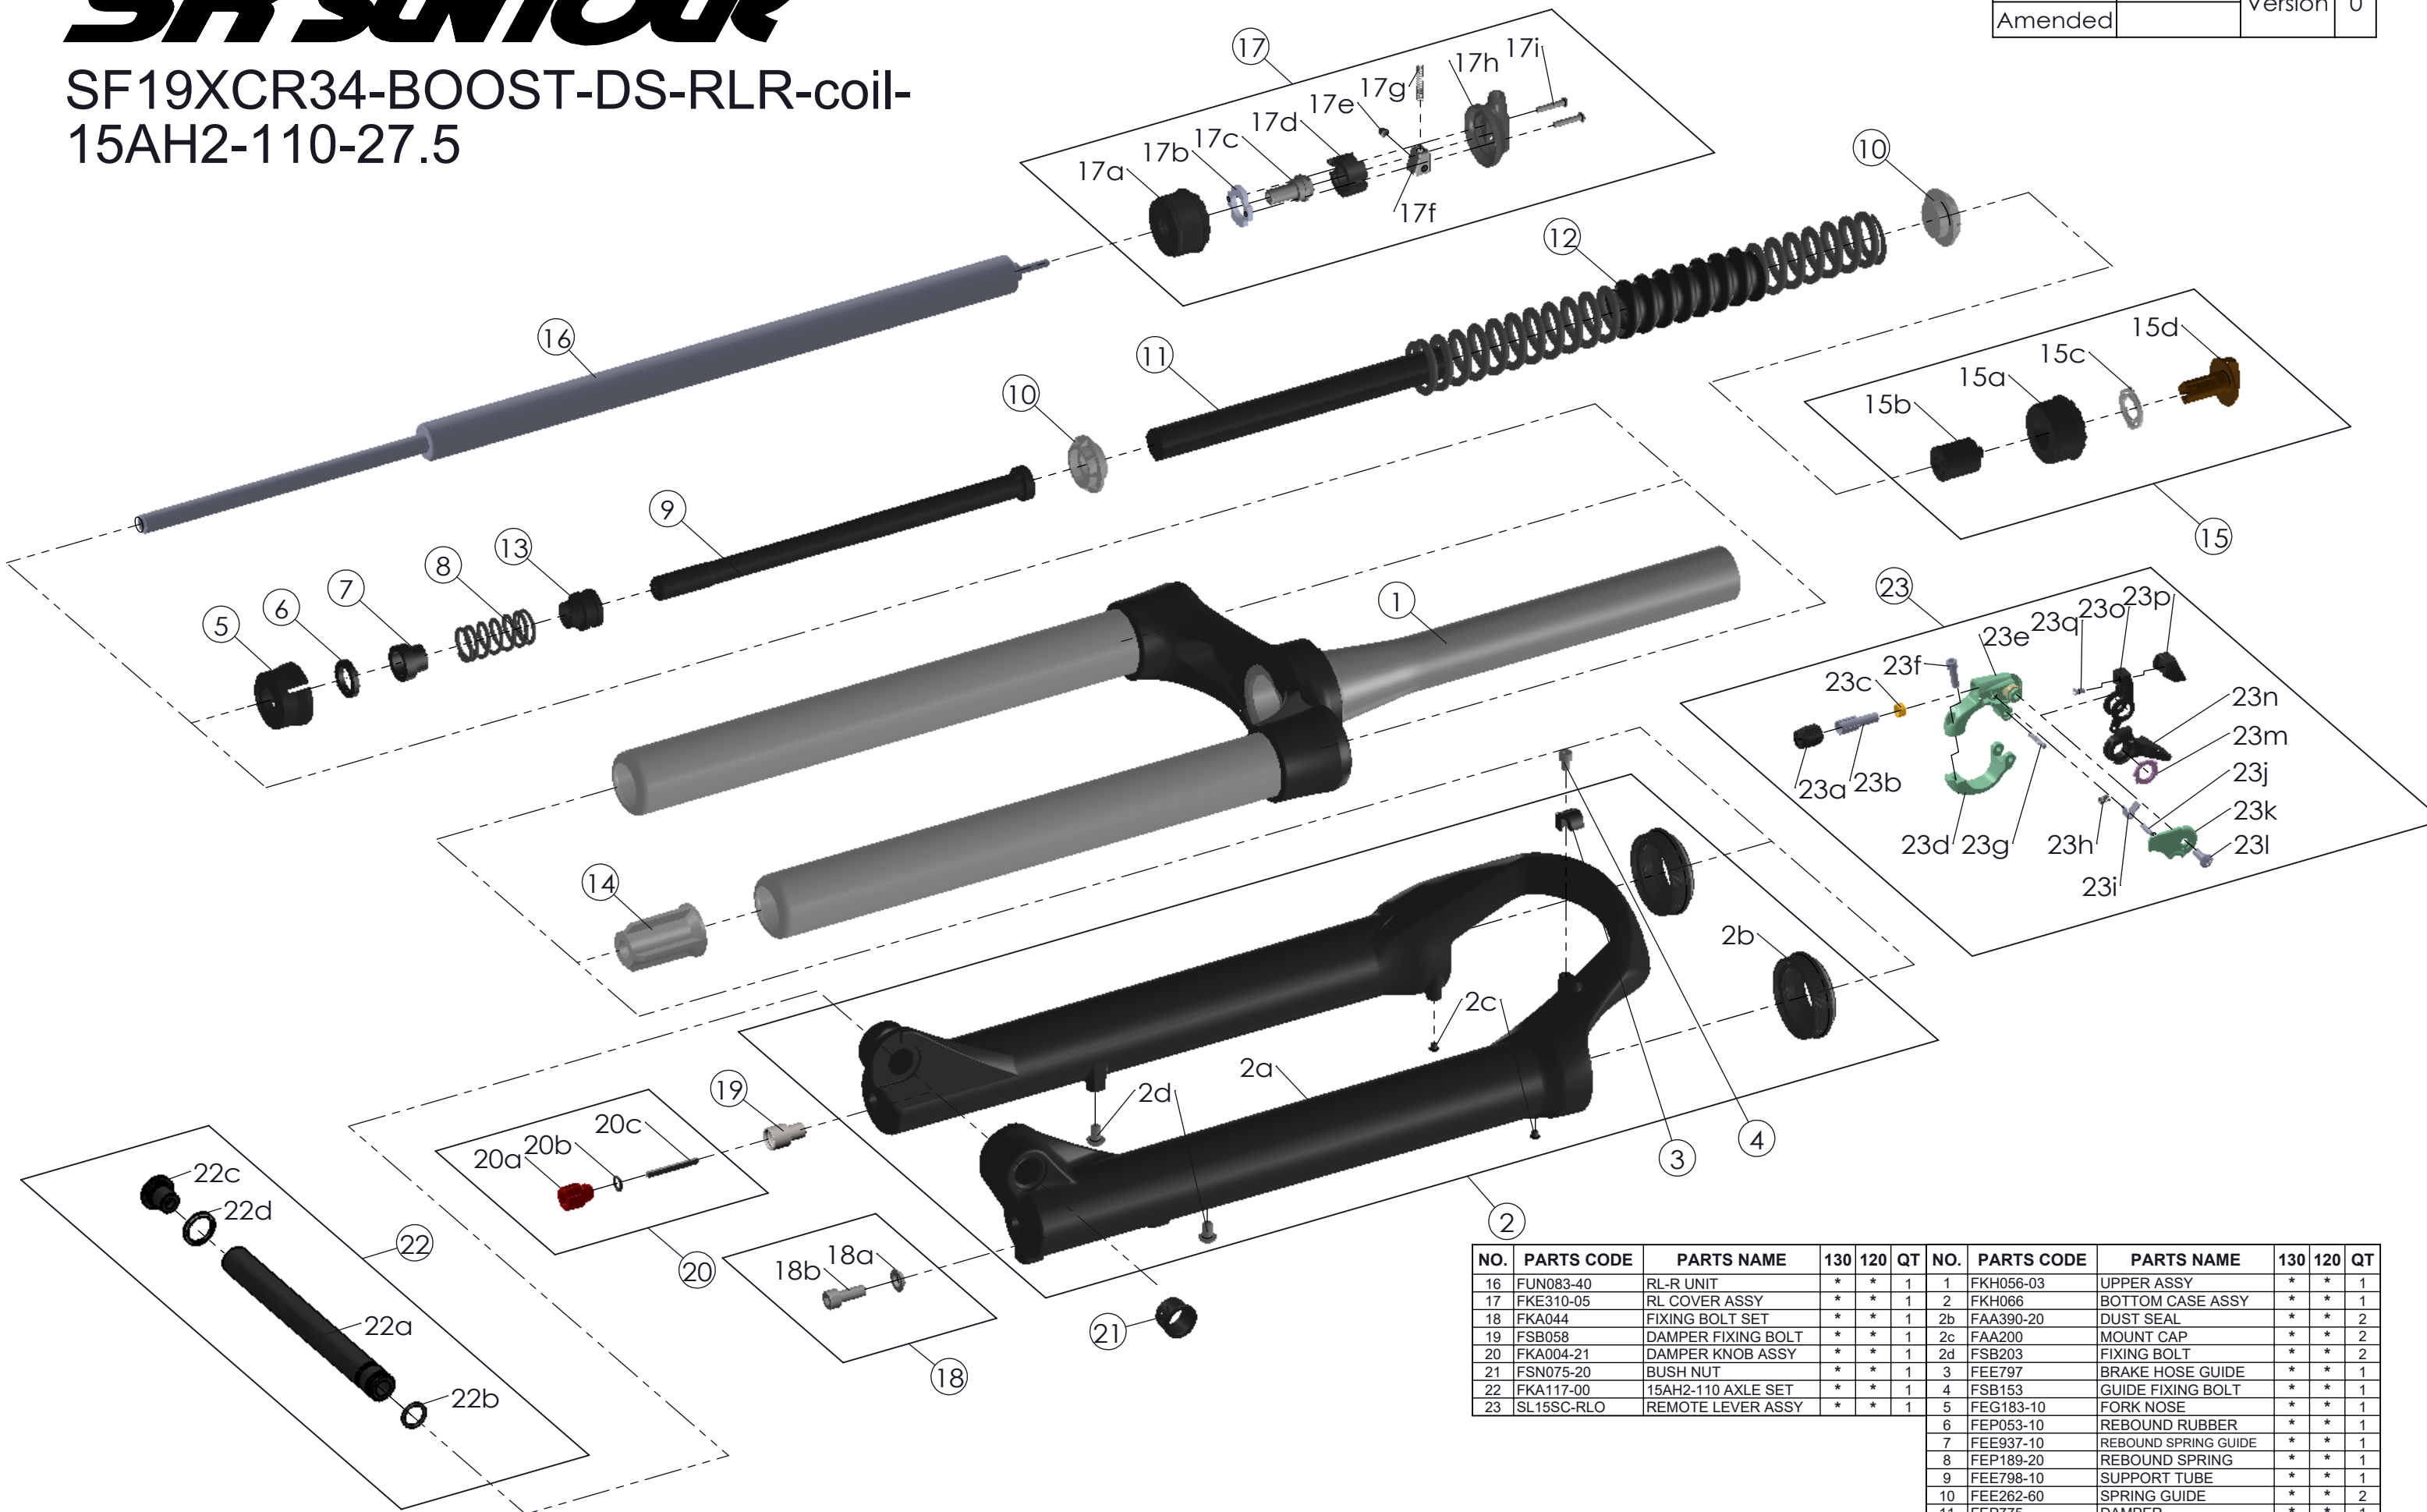

# SUNTOUR

SF19XCR34-BOOST-DS-RLR-coil-  
15AH2-110-27.5

Date	2018.-6.28	Version	0
Amended			

NO.	PARTS CODE	PARTS NAME	130	120	QT	NO.	PARTS CODE	PARTS NAME	130	120	QT
16	FUN083-40	RL-R UNIT	*	*	1	1	FKH056-03	UPPER ASSY	*	*	1
17	FKE310-05	RL COVER ASSY	*	*	1	2	FKH066	BOTTOM CASE ASSY	*	*	1
18	FKA044	FIXING BOLT SET	*	*	1	2b	FAA390-20	DUST SEAL	*	*	2
19	FSB058	DAMPER FIXING BOLT	*	*	1	2c	FAA200	MOUNT CAP	*	*	2
20	FKA004-21	DAMPER KNOB ASSY	*	*	1	2d	FSB203	FIXING BOLT	*	*	2
21	FSN075-20	BUSH NUT	*	*	1	3	FEE797	BRAKE HOSE GUIDE	*	*	1
22	FKA117-00	15AH2-110 AXLE SET	*	*	1	4	FSB153	GUIDE FIXING BOLT	*	*	1
23	SL15SC-RLO	REMOTE LEVER ASSY	*	*	1	5	FEG183-10	FORK NOSE	*	*	1
						6	FEP053-10	REBOUND RUBBER	*	*	1
						7	FEE937-10	REBOUND SPRING GUIDE	*	*	1
						8	FEP189-20	REBOUND SPRING	*	*	1
						9	FEE798-10	SUPPORT TUBE	*	*	1
						10	FEE262-60	SPRING GUIDE	*	*	2
						11	FEP775	DAMPER	*	*	1
						12	FEP769-01	MAIN SPRING	*	*	1
							FEP770-01		*	*	1
						13	FEG184-10	SPACER(10mm)	*	*	1
						14	FEE799-50	BOTTOM STOPPER	*	*	1
						15	FKE009-05	ADJUSTER ASSY	*	*	1