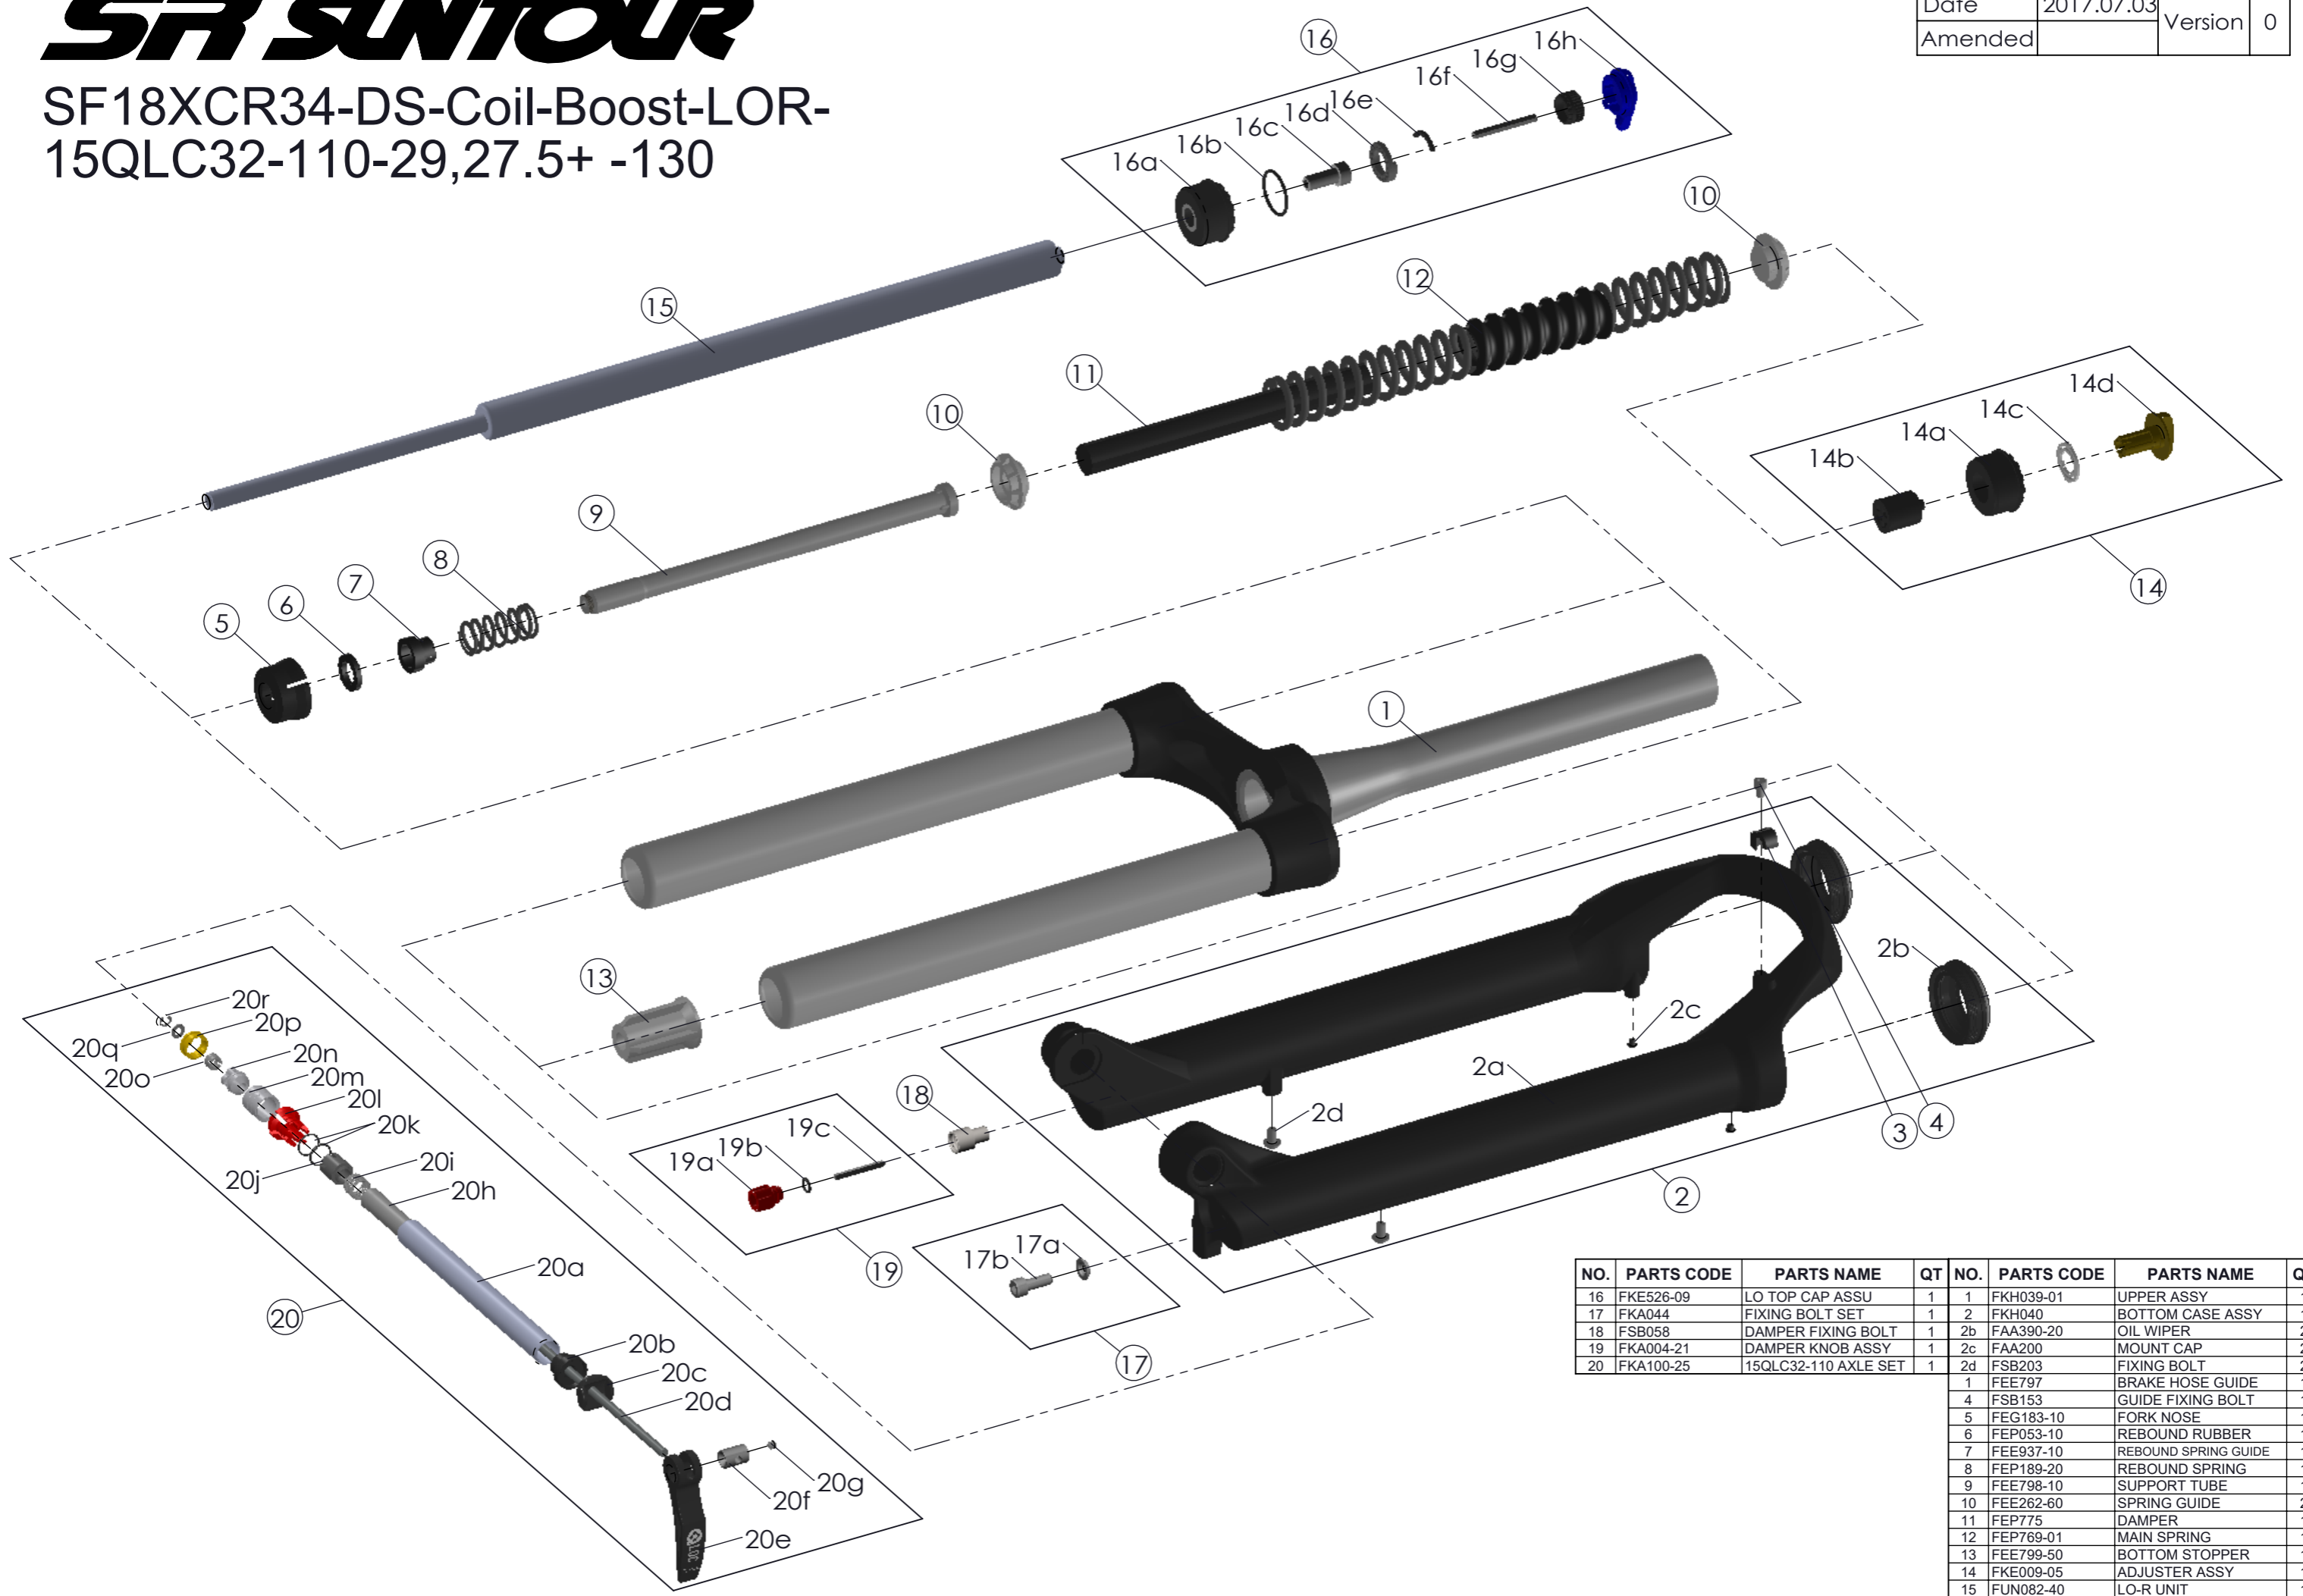

# SUNTOUR

SF18XCR34-DS-Coil-Boost-LOR-  
15QLC32-110-29,27.5+ -130

Date	2017.07.03	Version	0
Amended			

NO.	PARTS CODE	PARTS NAME	QT	NO.	PARTS CODE	PARTS NAME	QT
16	FKE526-09	LO TOP CAP ASSU	1	1	FKH039-01	UPPER ASSY	1
17	FKA044	FIXING BOLT SET	1	2	FKH040	BOTTOM CASE ASSY	1
18	FSB058	DAMPER FIXING BOLT	1	2b	FAA390-20	OIL WIPER	2
19	FKA004-21	DAMPER KNOB ASSY	1	2c	FAA200	MOUNT CAP	2
20	FKA100-25	15QLC32-110 AXLE SET	1	2d	FSB203	FIXING BOLT	2
				1	FEE797	BRAKE HOSE GUIDE	1
				4	FSB153	GUIDE FIXING BOLT	1
				5	FEG183-10	FORK NOSE	1
				6	FEP053-10	REBOUND RUBBER	1
				7	FEE937-10	REBOUND SPRING GUIDE	1
				8	FEP189-20	REBOUND SPRING	1
				9	FEE798-10	SUPPORT TUBE	1
				10	FEE262-60	SPRING GUIDE	2
				11	FEP775	DAMPER	1
				12	FEP769-01	MAIN SPRING	1
				13	FEE799-50	BOTTOM STOPPER	1
				14	FKE009-05	ADJUSTER ASSY	1
				15	FUN082-40	LO-R UNIT	1