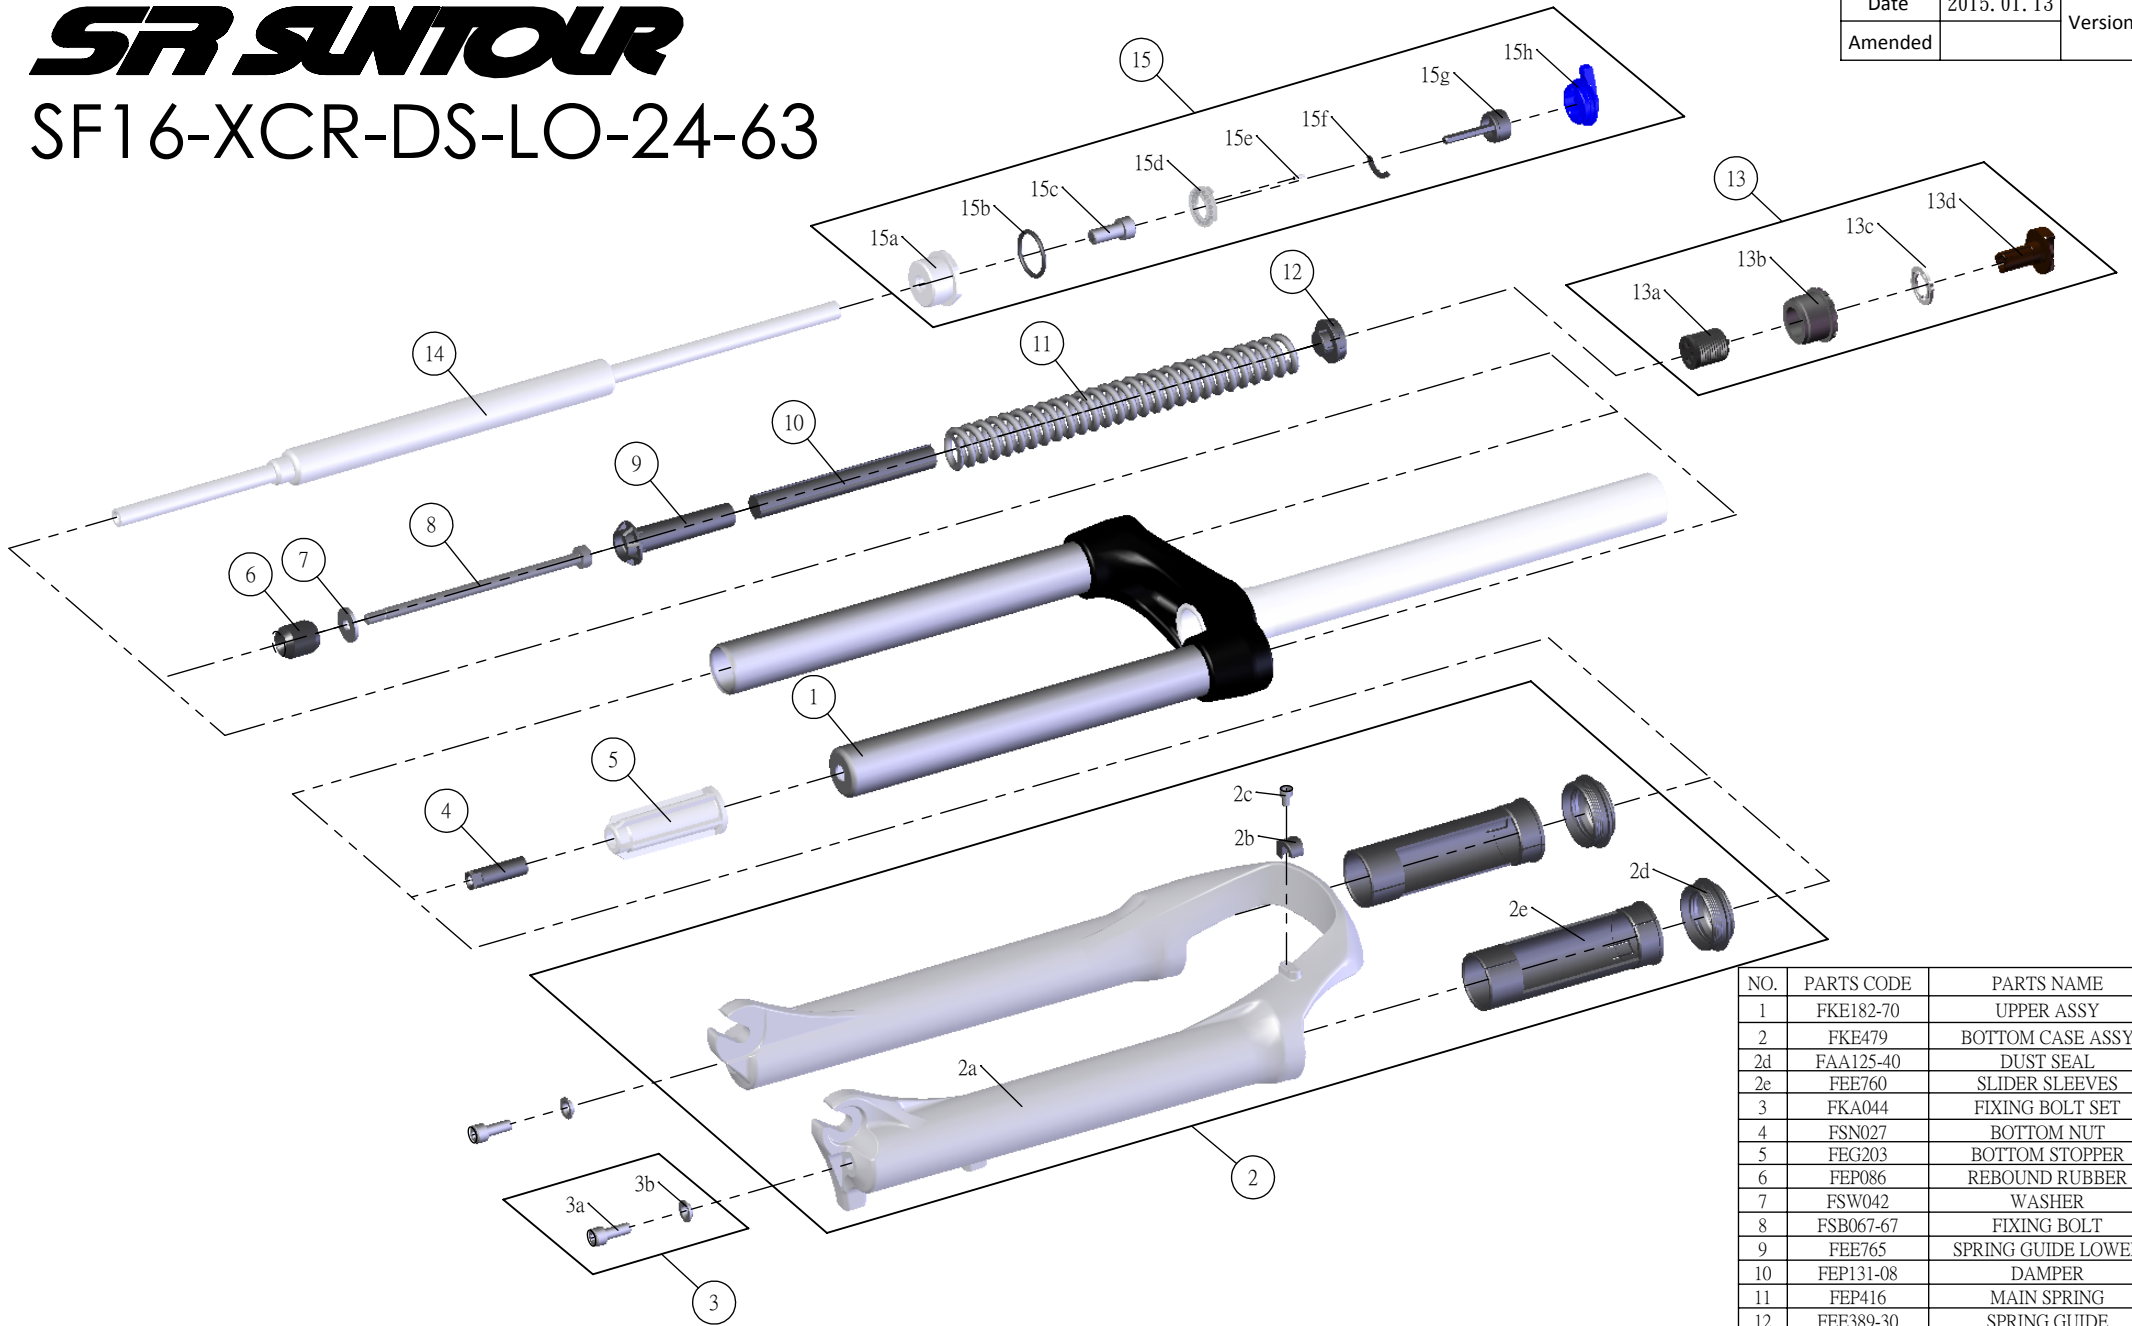

SUNTOUR

SF16-XCR-DS-LO-24-63

Date	2015. 01. 13	Version	1
Amended			

NO.	PARTS CODE	PARTS NAME	QT
1	FKE182-70	UPPER ASSY	1
2	FKE479	BOTTOM CASE ASSY	1
2d	FAA125-40	DUST SEAL	2
2e	FEE760	SLIDER SLEEVES	2
3	FKA044	FIXING BOLT SET	2
4	FSN027	BOTTOM NUT	1
5	FEG203	BOTTOM STOPPER	1
6	FEP086	REBOUND RUBBER	1
7	FSW042	WASHER	1
8	FSB067-67	FIXING BOLT	1
9	FEE765	SPRING GUIDE LOWER	1
10	FEP131-08	DAMPER	1
11	FEP416	MAIN SPRING	1
12	FEE389-30	SPRING GUIDE	1
13	FKE052-15	ADJUSTER ASSY	1
13b	FEE088-16	ADJUST CAP	1
13d	FEE088-20	ADJUST KNOB	1
14	FUN058-02	LO UNIT	1
15	FKE526-03	LO TOP CAP ASSY	1
15a	FEE260-70	FIX CAP	1
15g	FKA066	ADJUST CORE ASSY	1
15h	FEG361-01	LO KNOB	1