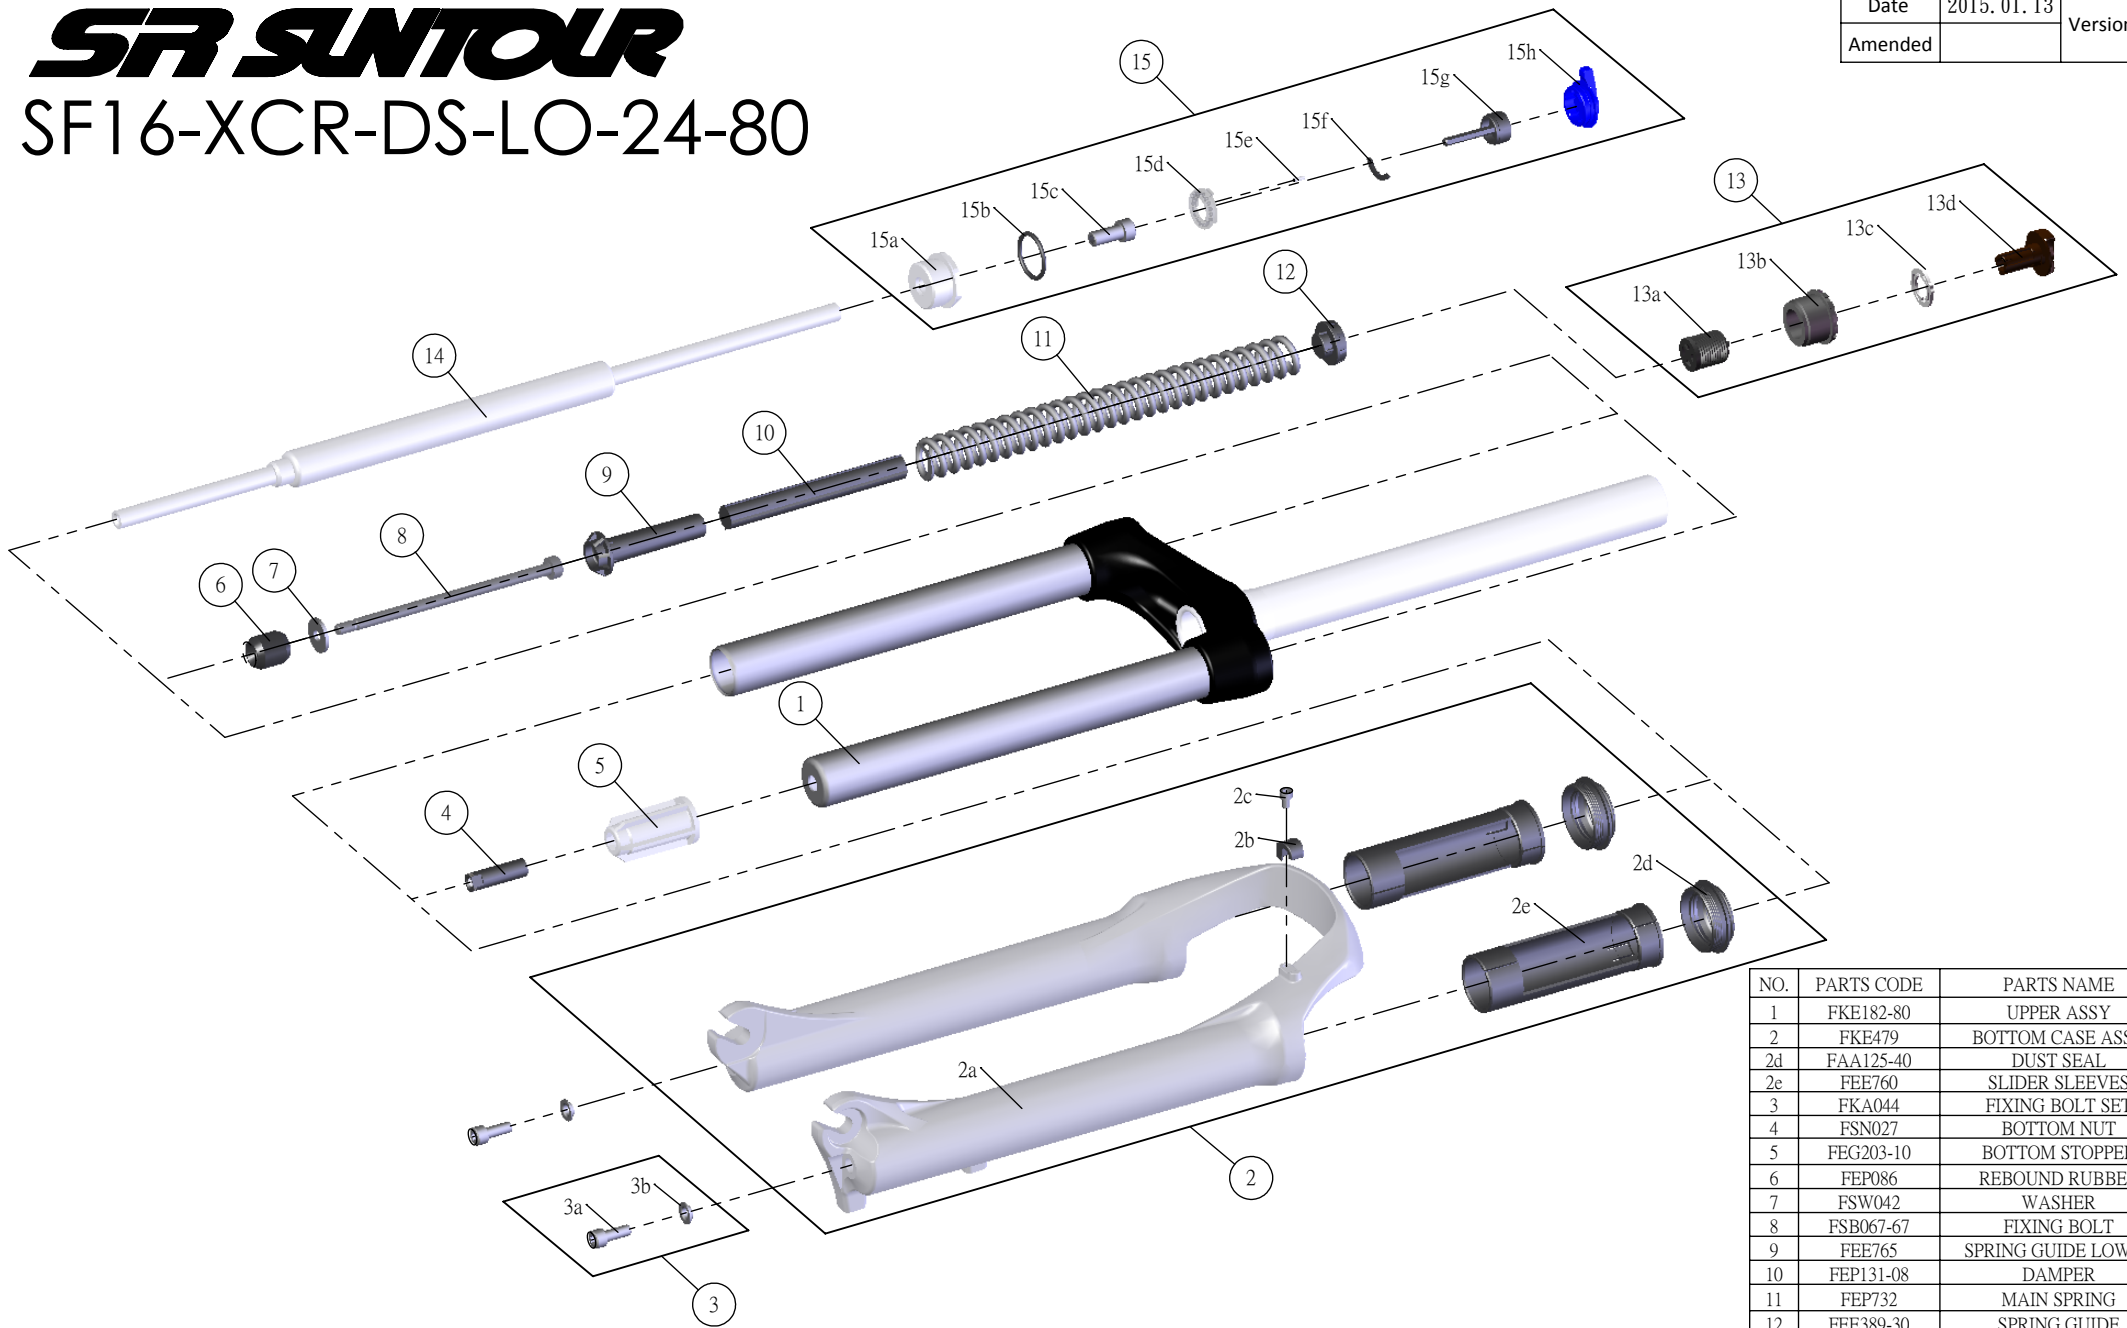

# SR SUNTOUR

## SF16-XCR-DS-LO-24-80

Date	2015. 01. 13	Version	1
Amended			

NO.	PARTS CODE	PARTS NAME	QT
1	FKE182-80	UPPER ASSY	1
2	FKE479	BOTTOM CASE ASSY	1
2d	FAA125-40	DUST SEAL	2
2e	FEE760	SLIDER SLEEVES	2
3	FKA044	FIXING BOLT SET	2
4	FSN027	BOTTOM NUT	1
5	FEG203-10	BOTTOM STOPPER	1
6	FEP086	REBOUND RUBBER	1
7	FSW042	WASHER	1
8	FSB067-67	FIXING BOLT	1
9	FEE765	SPRING GUIDE LOWER	1
10	FEP131-08	DAMPER	1
11	FEP732	MAIN SPRING	1
12	FEE389-30	SPRING GUIDE	1
13	FKE052-15	ADJUSTER ASSY	1
13b	FEE088-16	ADJUST CAP	1
13d	FEE088-20	ADJUST KNOB	1
14	FUN058-02	LO UNIT	1
15	FKE526-03	LO TOP CAP ASSY	1
15a	FEE260-70	FIX CAP	1
15g	FKA066	ADJUST CORE ASSY	1
15h	FEG361-01	LO KNOB	1