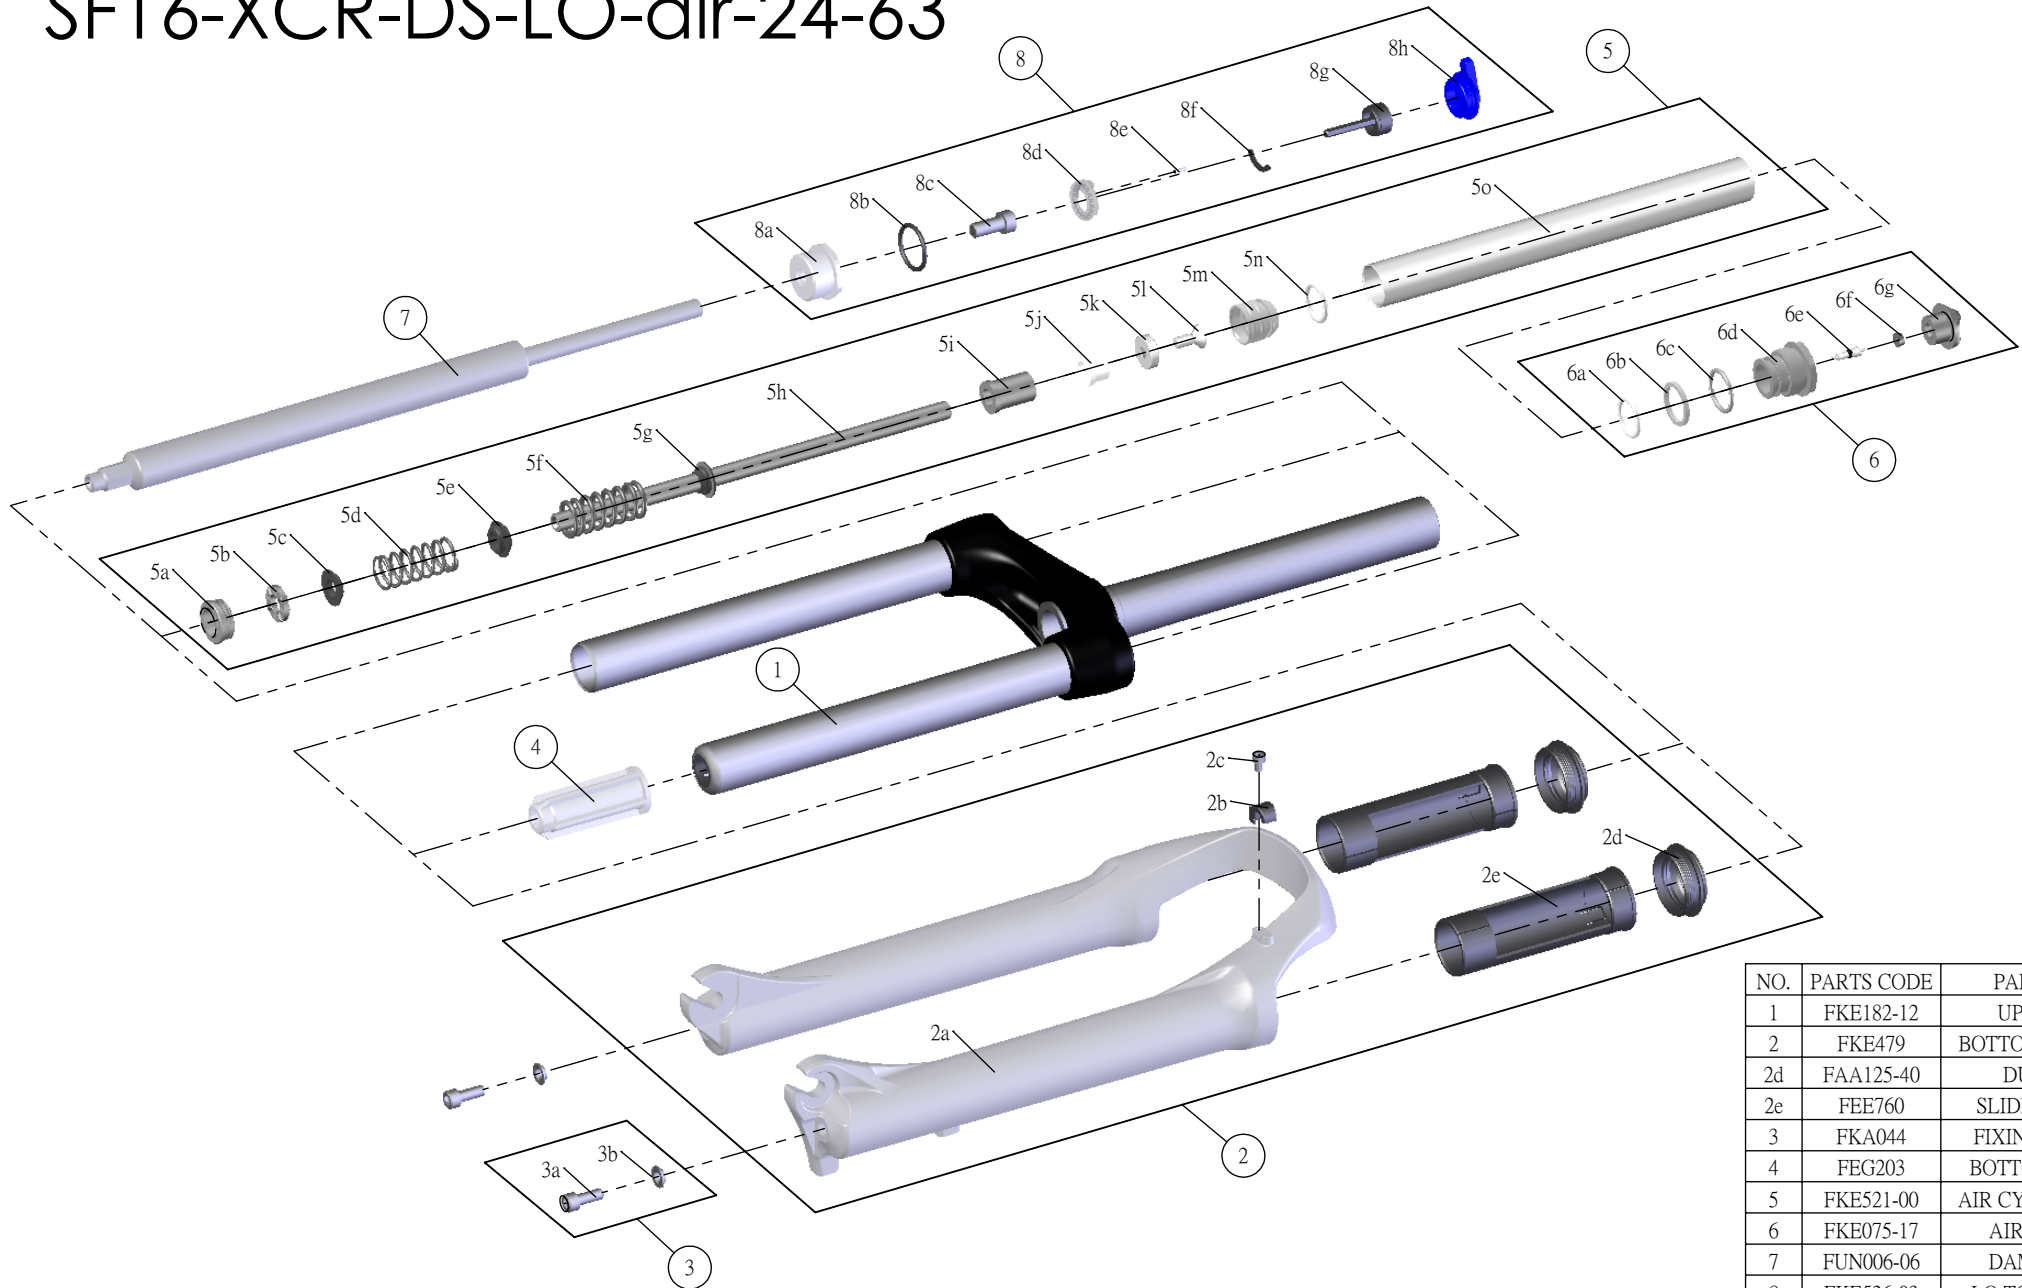

SUNTOUR

SF16-XCR-DS-LO-air-24-63

Date	2015. 01. 14	Version	1
Amended			

NO.	PARTS CODE	PARTS NAME	QT
1	FKE182-12	UPPER ASSY	1
2	FKE479	BOTTOM CASE ASSY	1
2d	FAA125-40	DUST SEAL	2
2e	FEE760	SLIDER SLEEVES	2
3	FKA044	FIXING BOLT SET	2
4	FEG203	BOTTOM STOPPER	1
5	FKE521-00	AIR CYLINDER ASSY	1
6	FKE075-17	AIR CAP ASSY	1
7	FUN006-06	DAMPER UNIT	1
8	FKE526-03	LO TOP CAP ASSY	1
8a	FEE260-70	FIX CAP	1
8g	FKA066	ADJUST CORE ASSY	1
8h	FEG361-01	LO KNOB	1