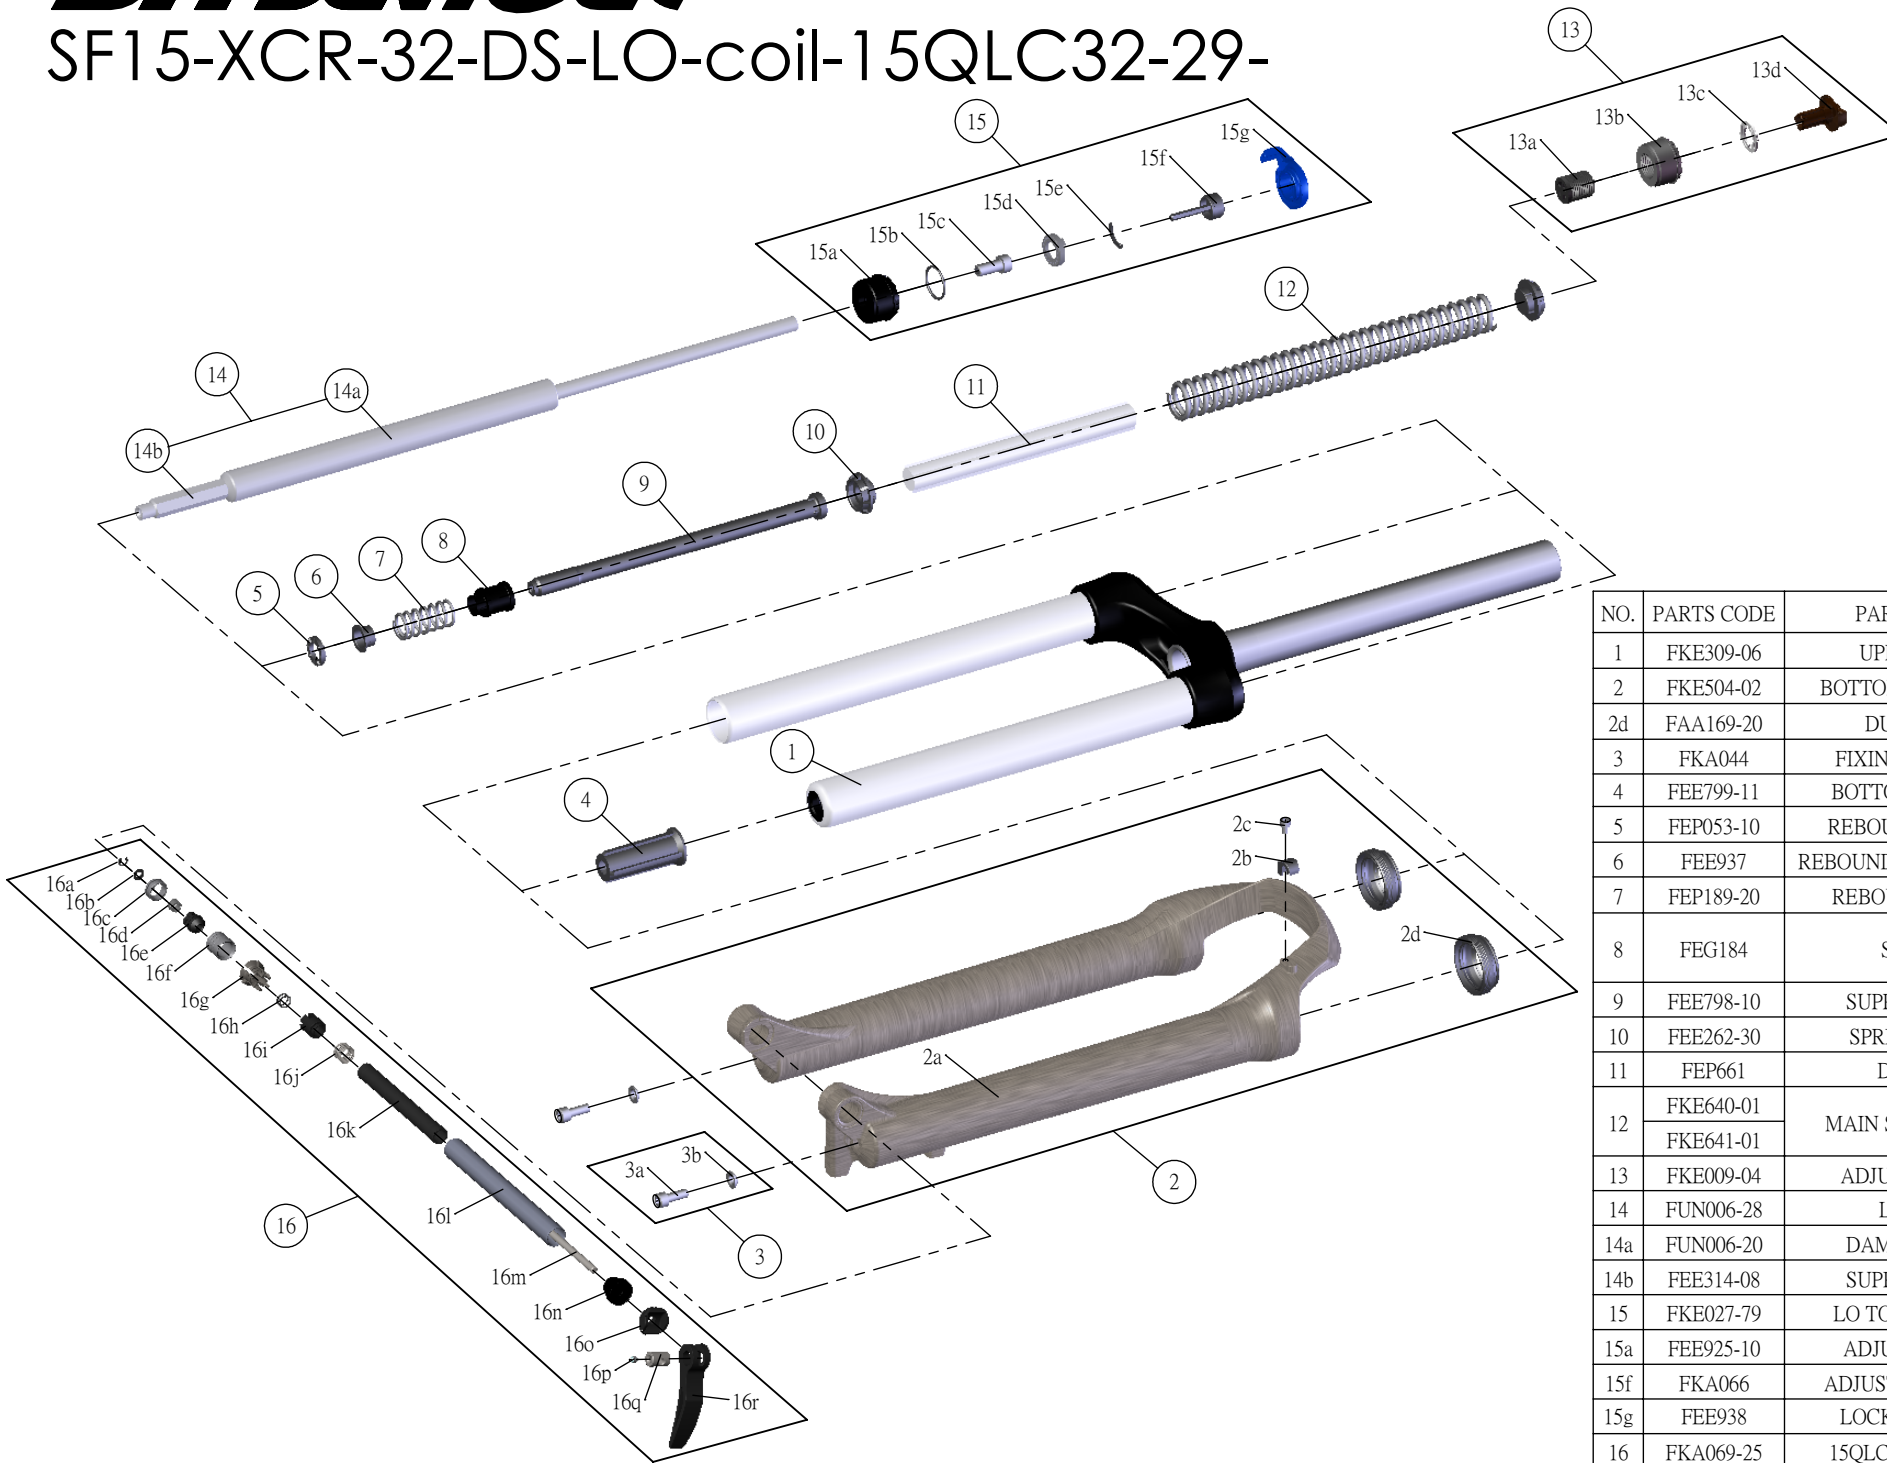

SR SUNTOUR

SF15-XCR-32-DS-LO-coil-15QLC32-29-

Date	2014. 01. 16	Version	1
Amended			

NO.	PARTS CODE	PARTS NAME	80	100	QT
1	FKE309-06	UPPER ASSY	*	*	1
2	FKE504-02	BOTTOM CASE ASSY	*	*	1
2d	FAA169-20	DUST SEAL	*	*	2
3	FKA044	FIXING BOLT SET	*	*	2
4	FEE799-11	BOTTOM STOPPER	*	*	1
5	FEP053-10	REBOUND RUBBER	*	*	1
6	FEE937	REBOUND SPRING GUIDE	*	*	1
7	FEP189-20	REBOUND SPRING	*	*	1
8	FEG184	SPACER		*	1
			*		2
9	FEE798-10	SUPPORT TUBE	*	*	1
10	FEE262-30	SPRING GUIDE	*	*	2
11	FEP661	DAMPER	*	*	1
12	FKE640-01	MAIN SPRING ASSY		*	1
	FKE641-01		*		1
13	FKE009-04	ADJUSTER ASSY	*	*	1
14	FUN006-28	LO UNIT	*	*	1
14a	FUN006-20	DAMPER BODY	*	*	1
14b	FEE314-08	SUPPORT TUBE	*	*	1
15	FKE027-79	LO TOP CAP ASSY	*	*	1
15a	FEE925-10	ADJUST CAP LO	*	*	1
15f	FKA066	ADJUST CORE ASSY	*	*	1
15g	FEE938	LOCKOUT KNOB	*	*	1
16	FKA069-25	15QLC32 AXLE SET	*	*	1