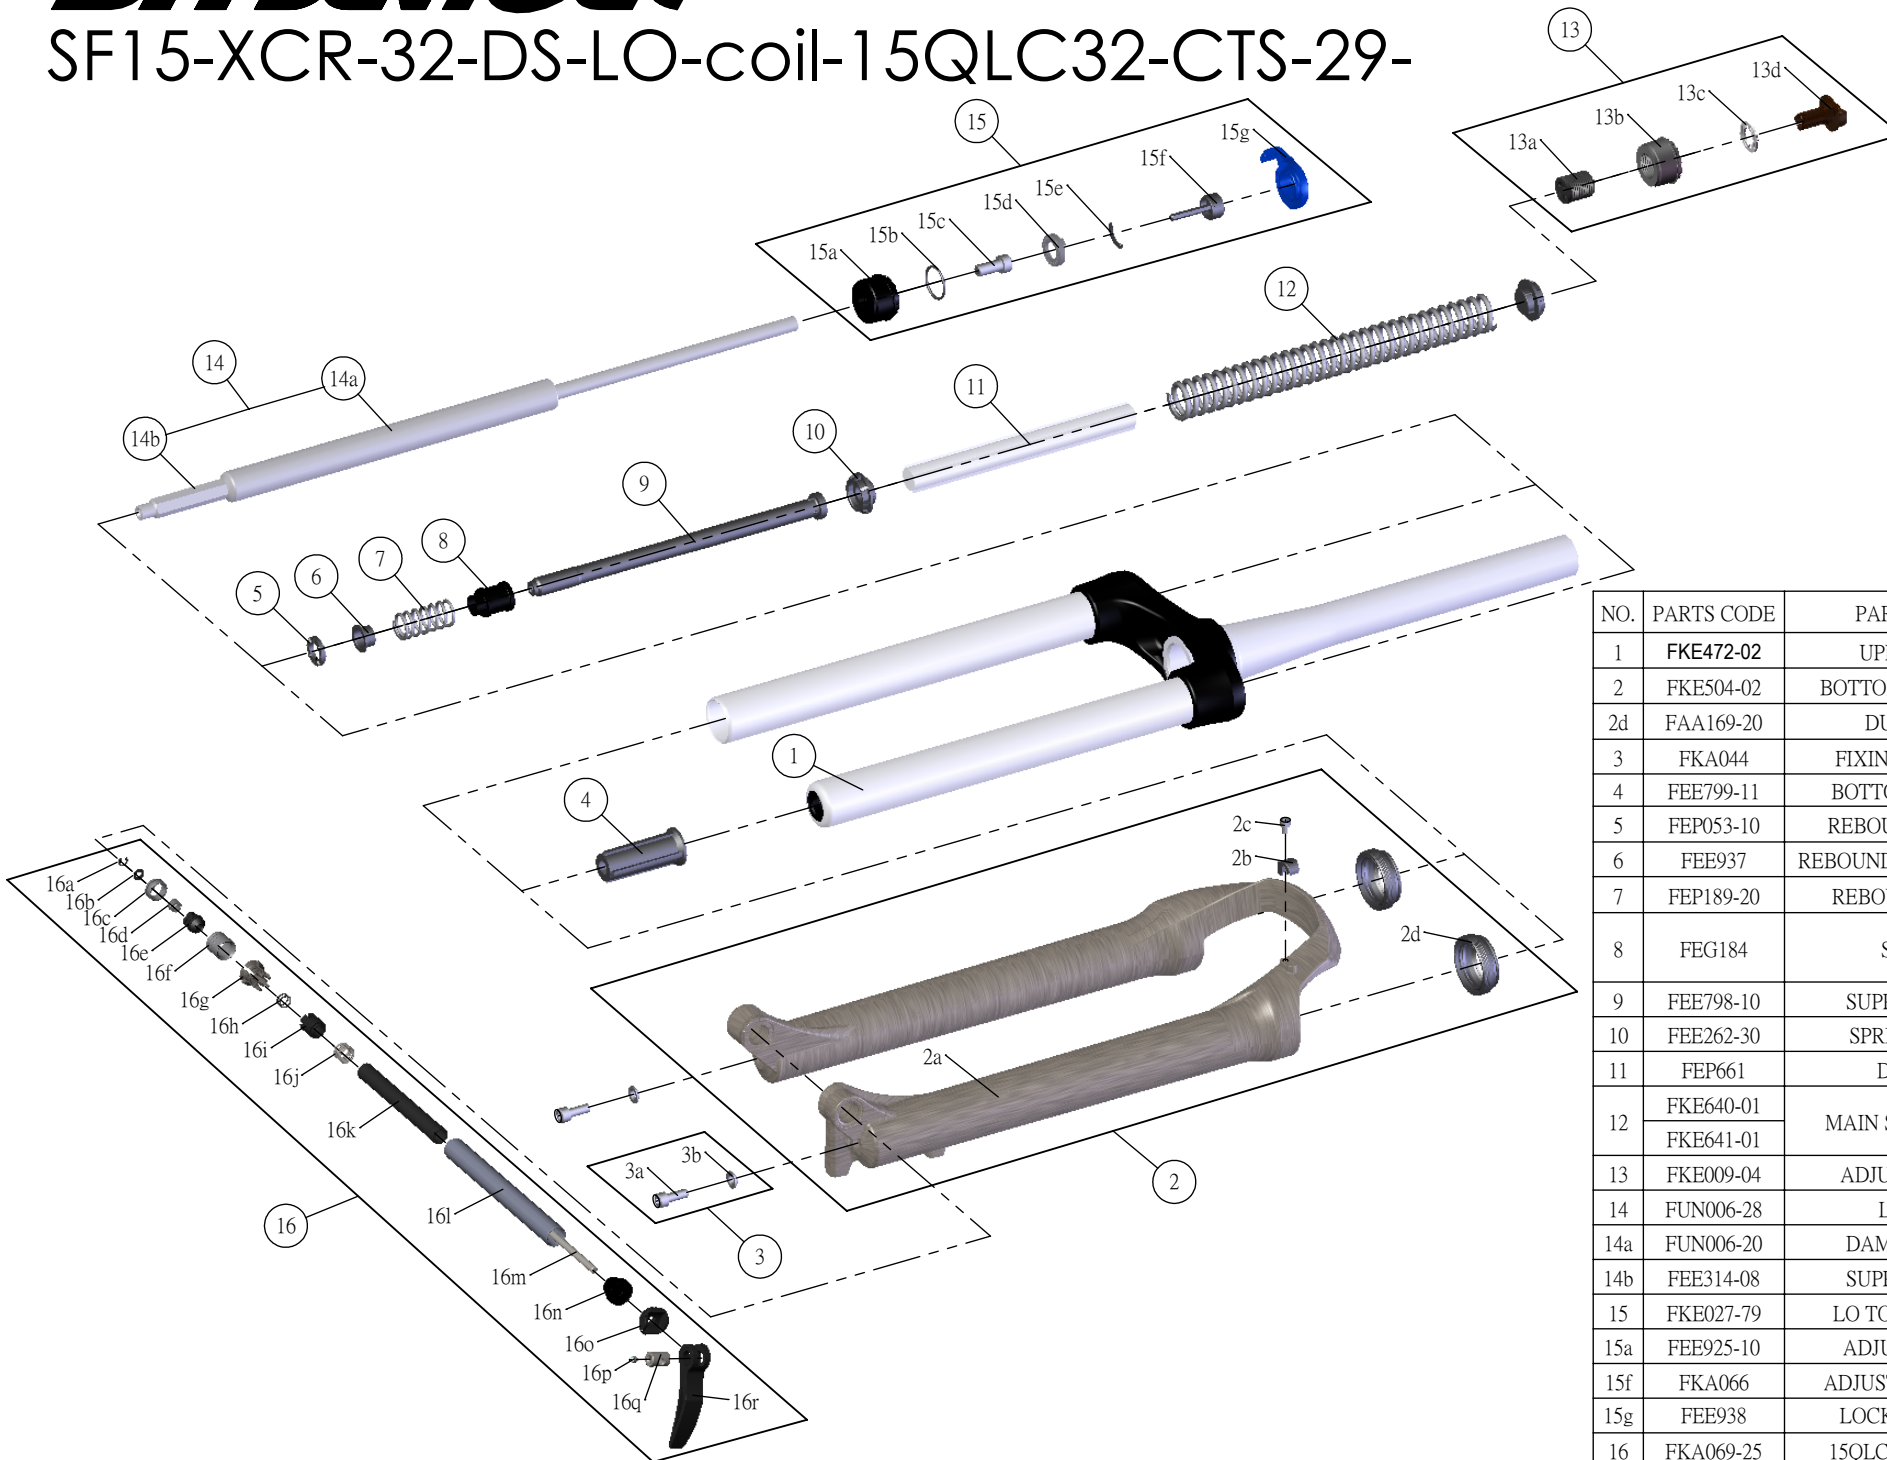

SR SUNTOUR

SF15-XCR-32-DS-LO-coil-15QLC32-CTS-29-

Date	2014. 01. 17	Version	1
Amended			

NO.	PARTS CODE	PARTS NAME	80	100	QT
1	FKE472-02	UPPER ASSY	*	*	1
2	FKE504-02	BOTTOM CASE ASSY	*	*	1
2d	FAA169-20	DUST SEAL	*	*	2
3	FKA044	FIXING BOLT SET	*	*	2
4	FEE799-11	BOTTOM STOPPER	*	*	1
5	FEP053-10	REBOUND RUBBER	*	*	1
6	FEE937	REBOUND SPRING GUIDE	*	*	1
7	FEP189-20	REBOUND SPRING	*	*	1
8	FEG184	SPACER		*	1
			*		2
9	FEE798-10	SUPPORT TUBE	*	*	1
10	FEE262-30	SPRING GUIDE	*	*	2
11	FEP661	DAMPER	*	*	1
12	FKE640-01	MAIN SPRING ASSY		*	1
	FKE641-01		*		1
13	FKE009-04	ADJUSTER ASSY	*	*	1
14	FUN006-28	LO UNIT	*	*	1
14a	FUN006-20	DAMPER BODY	*	*	1
14b	FEE314-08	SUPPORT TUBE	*	*	1
15	FKE027-79	LO TOP CAP ASSY	*	*	1
15a	FEE925-10	ADJUST CAP LO	*	*	1
15f	FKA066	ADJUST CORE ASSY	*	*	1
15g	FEE938	LOCKOUT KNOB	*	*	1
16	FKA069-25	15QLC32 AXLE SET	*	*	1