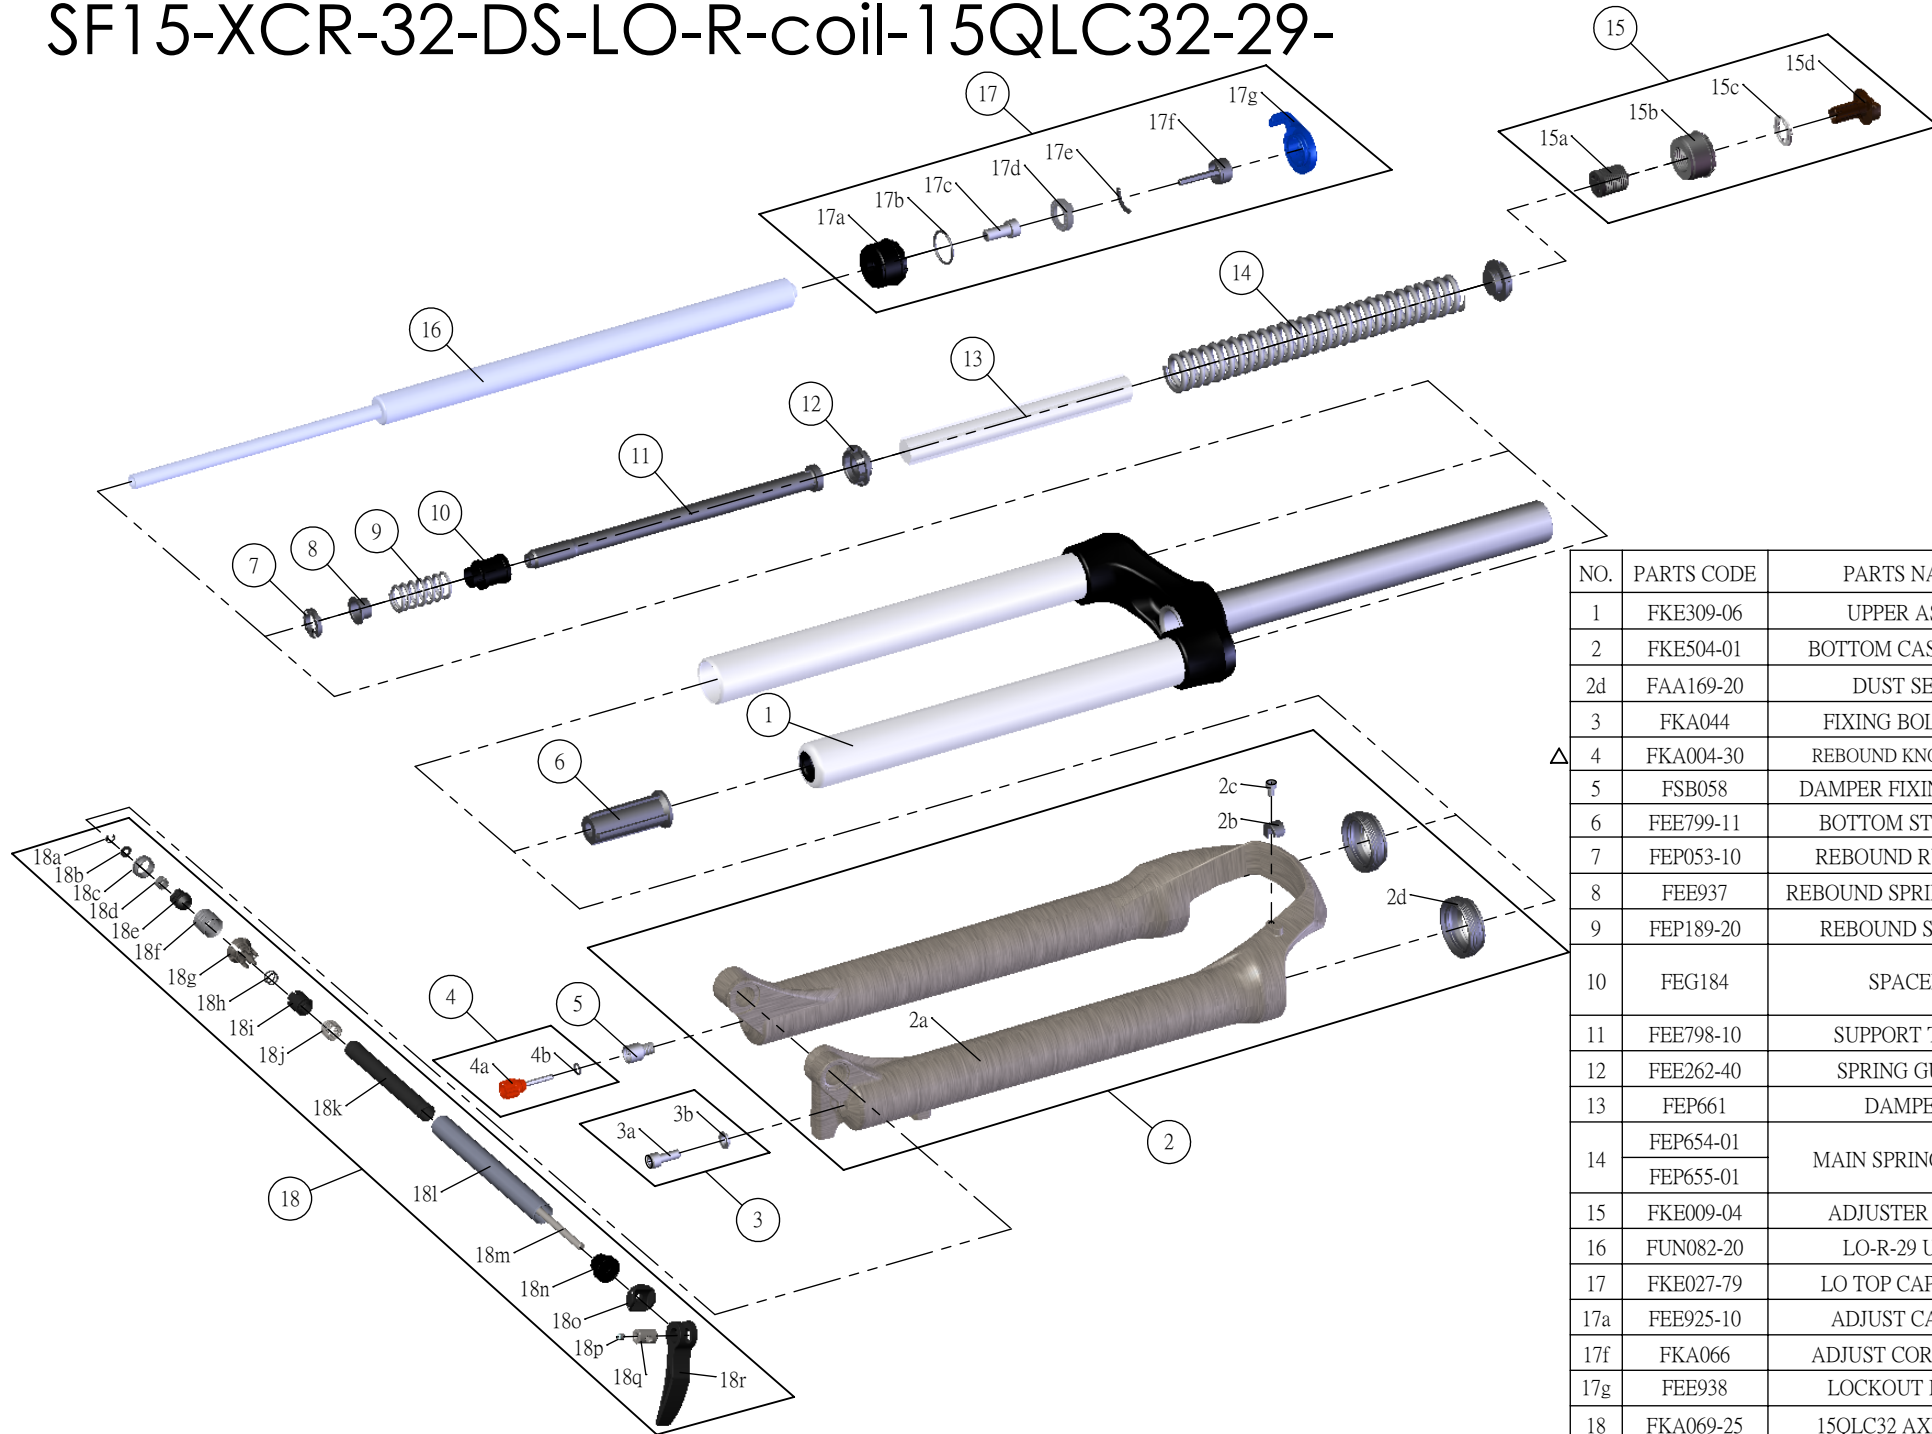

SR SUNTOUR

SF15-XCR-32-DS-LO-R-coil-15QLC32-29-

Date	2014. 01. 20	Version	2
Amended	2014. 03. 07		

NO.	PARTS CODE	PARTS NAME	80	100	QT
1	FKE309-06	UPPER ASSY	*	*	1
2	FKE504-01	BOTTOM CASE ASSY	*	*	1
2d	FAA169-20	DUST SEAL	*	*	2
3	FKA044	FIXING BOLT SET	*	*	1
4	FKA004-30	REBOUND KNOB ASSY	*	*	1
5	FSB058	DAMPER FIXING BOLT	*	*	1
6	FEE799-11	BOTTOM STOPPER	*	*	1
7	FEP053-10	REBOUND RUBBER	*	*	1
8	FEE937	REBOUND SPRING GUIDE	*	*	1
9	FEP189-20	REBOUND SPRING	*	*	1
10	FEG184	SPACER		*	1
			*		2
11	FEE798-10	SUPPORT TUBE	*	*	1
12	FEE262-40	SPRING GUIDE	*	*	2
13	FEP661	DAMPER	*	*	1
14	FEP654-01	MAIN SPRING ASSY		*	1
	FEP655-01		*		1
15	FKE009-04	ADJUSTER ASSY	*	*	1
16	FUN082-20	LO-R-29 UNIT	*	*	1
17	FKE027-79	LO TOP CAP ASSY	*	*	1
17a	FEE925-10	ADJUST CAP LO	*	*	1
17f	FKA066	ADJUST CORE ASSY	*	*	1
17g	FEE938	LOCKOUT KNOB	*	*	1
18	FKA069-25	15QLC32 AXLE SET	*	*	1