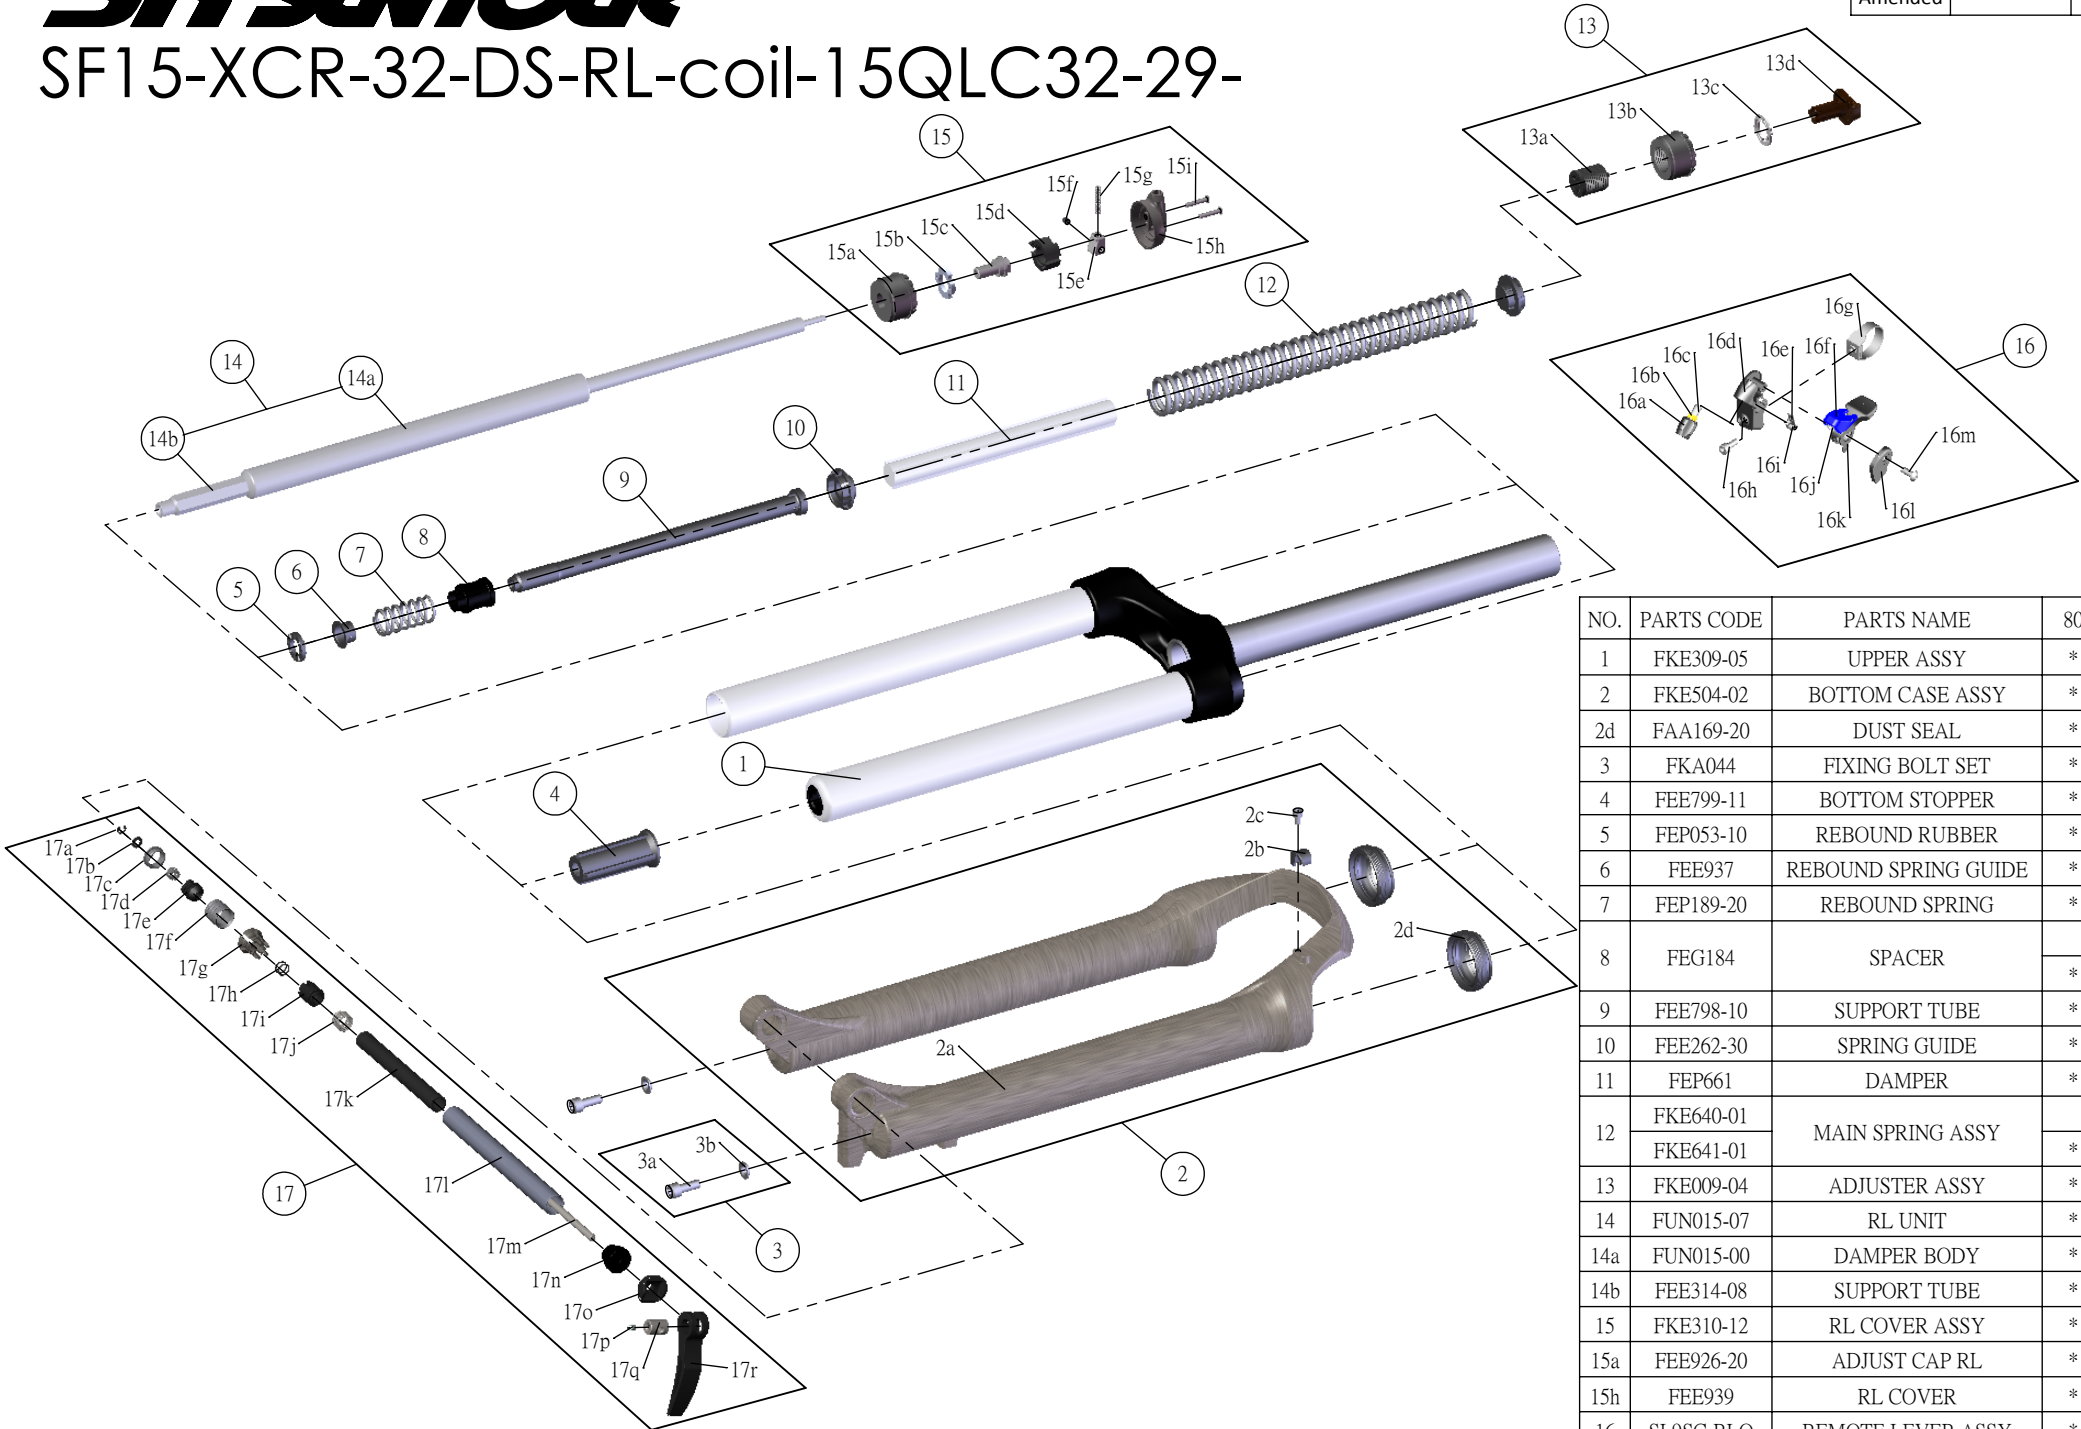

SR SUNTOUR

SF15-XCR-32-DS-RL-coil-15QLC32-29-

Date	2014. 01. 17	Version	1
Amended			

NO.	PARTS CODE	PARTS NAME	80	100	QT
1	FKE309-05	UPPER ASSY	*	*	1
2	FKE504-02	BOTTOM CASE ASSY	*	*	1
2d	FAA169-20	DUST SEAL	*	*	2
3	FKA044	FIXING BOLT SET	*	*	2
4	FEE799-11	BOTTOM STOPPER	*	*	1
5	FEP053-10	REBOUND RUBBER	*	*	1
6	FEE937	REBOUND SPRING GUIDE	*	*	1
7	FEP189-20	REBOUND SPRING	*	*	1
8	FEG184	SPACER		*	1
			*		2
9	FEE798-10	SUPPORT TUBE	*	*	1
10	FEE262-30	SPRING GUIDE	*	*	2
11	FEP661	DAMPER	*	*	1
12	FKE640-01	MAIN SPRING ASSY		*	1
	FKE641-01		*		1
13	FKE009-04	ADJUSTER ASSY	*	*	1
14	FUN015-07	RL UNIT	*	*	1
14a	FUN015-00	DAMPER BODY	*	*	1
14b	FEE314-08	SUPPORT TUBE	*	*	1
15	FKE310-12	RL COVER ASSY	*	*	1
15a	FEE926-20	ADJUST CAP RL	*	*	1
15h	FEE939	RL COVER	*	*	1
16	SL9SC-RLO	REMOTE LEVER ASSY	*	*	1
17	FKA069-25	15QLC32 AXLE SET	*	*	1