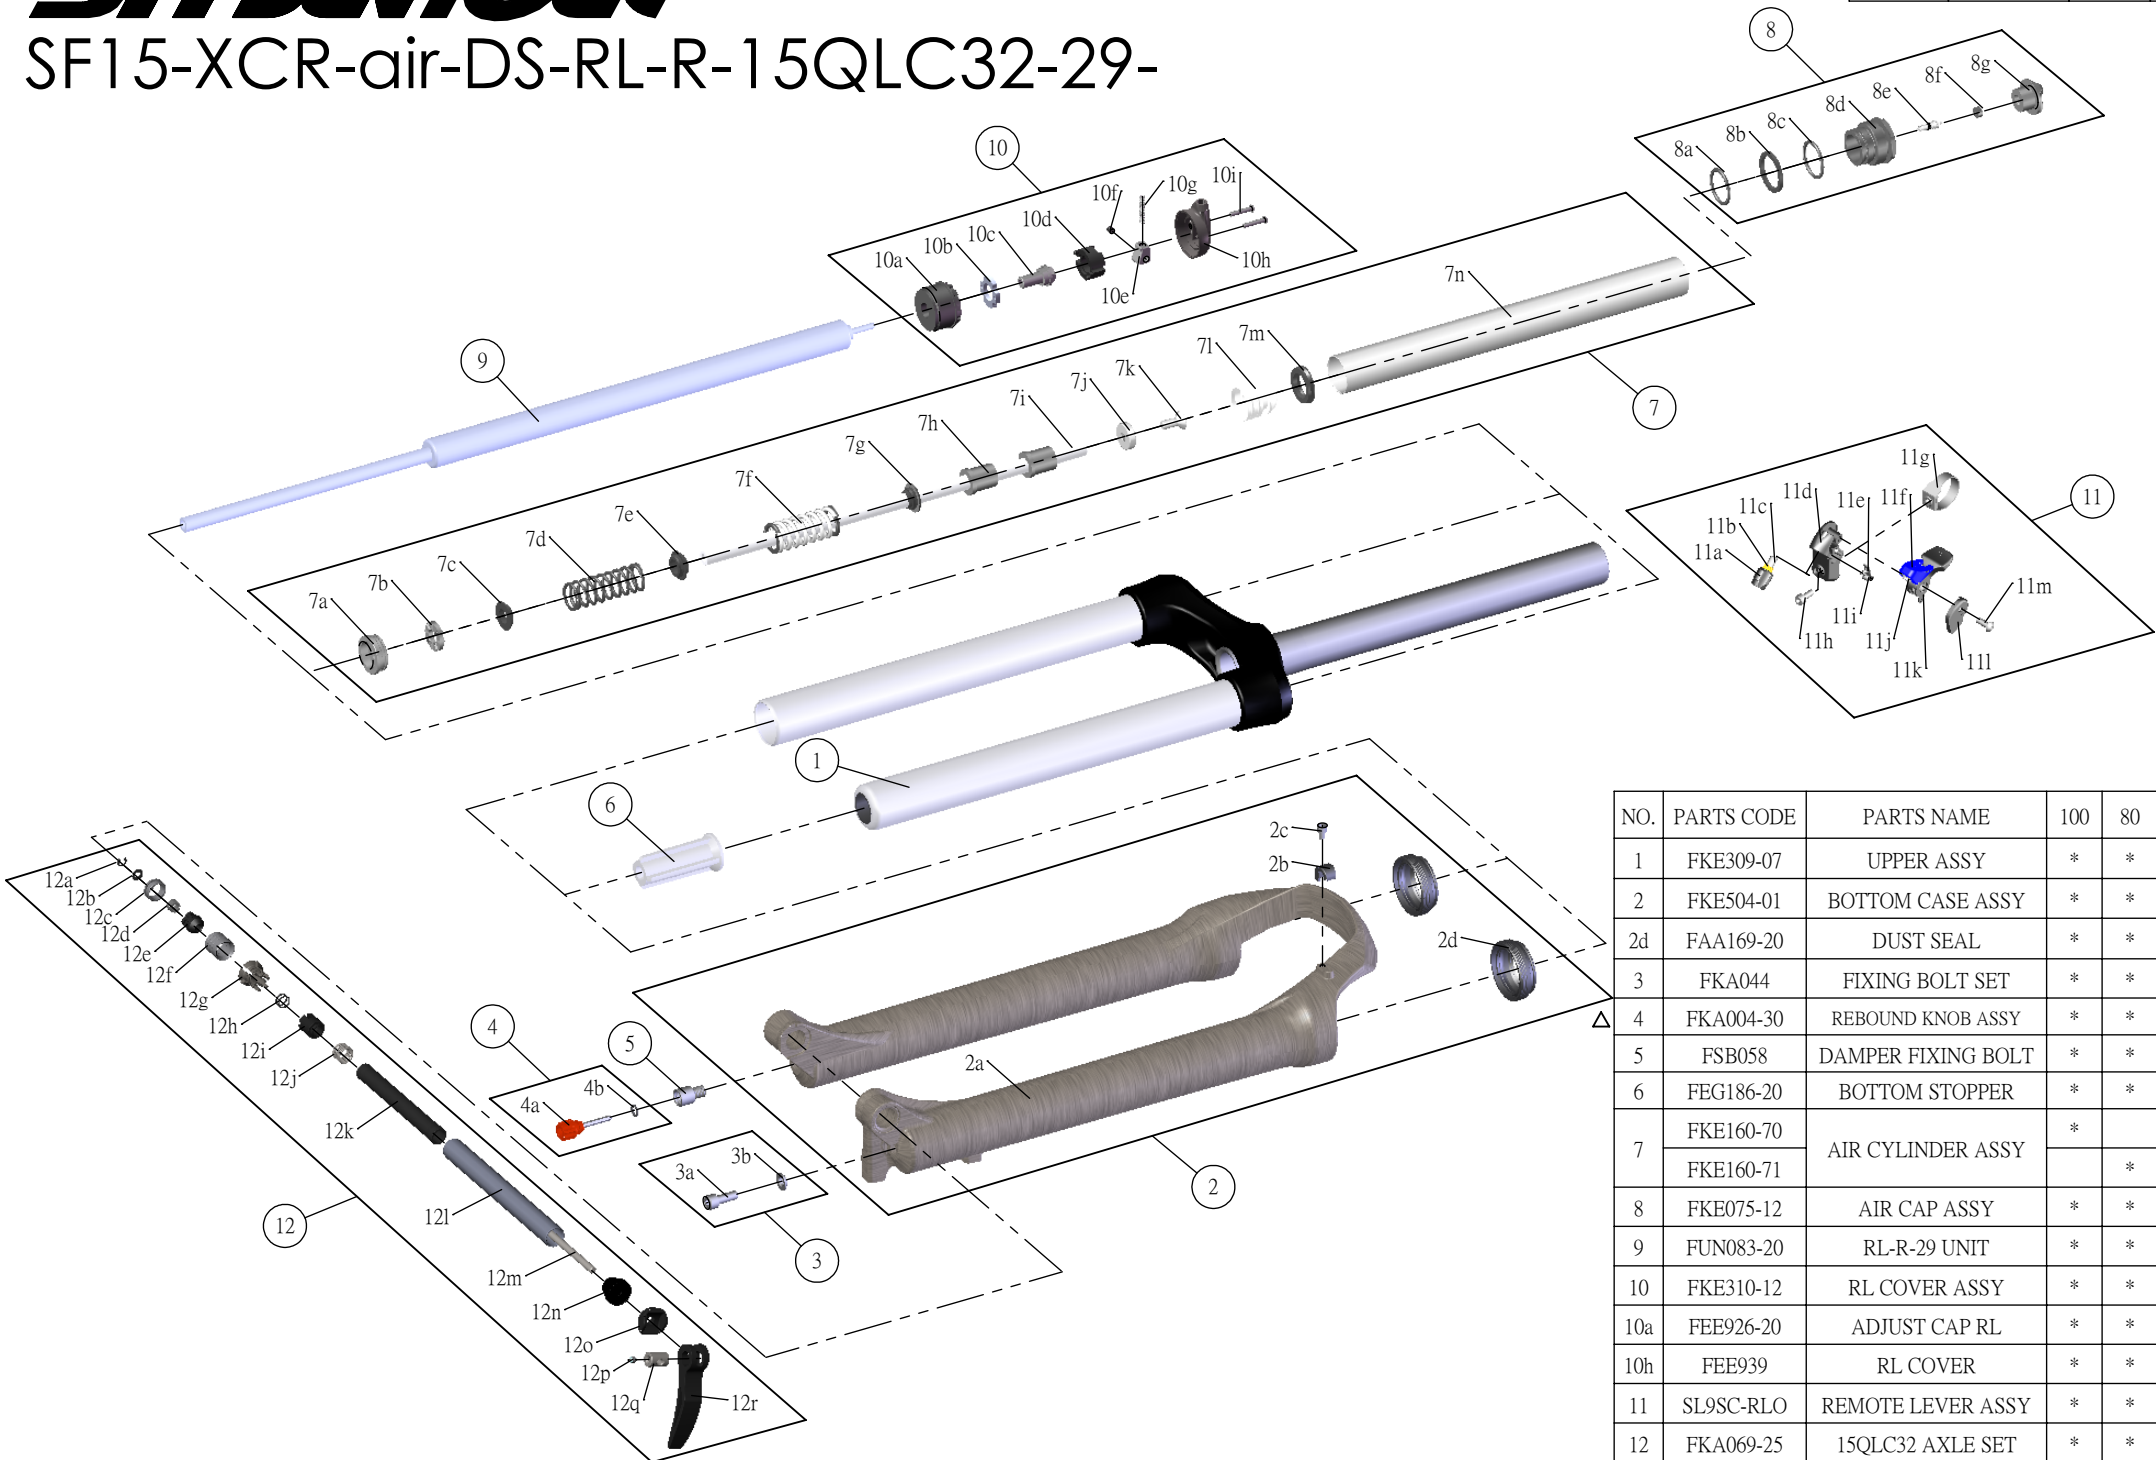

# SR SUNTOUR

## SF15-XCR-air-DS-RL-R-15QLC32-29-

Date	2014. 01. 21	Version	2
Amended	2014. 03. 07		

NO.	PARTS CODE	PARTS NAME	100	80	QT
1	FKE309-07	UPPER ASSY	*	*	1
2	FKE504-01	BOTTOM CASE ASSY	*	*	1
2d	FAA169-20	DUST SEAL	*	*	2
3	FKA044	FIXING BOLT SET	*	*	1
4	FKA004-30	REBOUND KNOB ASSY	*	*	1
5	FSB058	DAMPER FIXING BOLT	*	*	1
6	FEG186-20	BOTTOM STOPPER	*	*	1
7	FKE160-70	AIR CYLINDER ASSY	*		1
	FKE160-71			*	1
8	FKE075-12	AIR CAP ASSY	*	*	1
9	FUN083-20	RL-R-29 UNIT	*	*	1
10	FKE310-12	RL COVER ASSY	*	*	1
10a	FEE926-20	ADJUST CAP RL	*	*	1
10h	FEE939	RL COVER	*	*	1
11	SL9SC-RLO	REMOTE LEVER ASSY	*	*	1
12	FKA069-25	15QLC32 AXLE SET	*	*	1