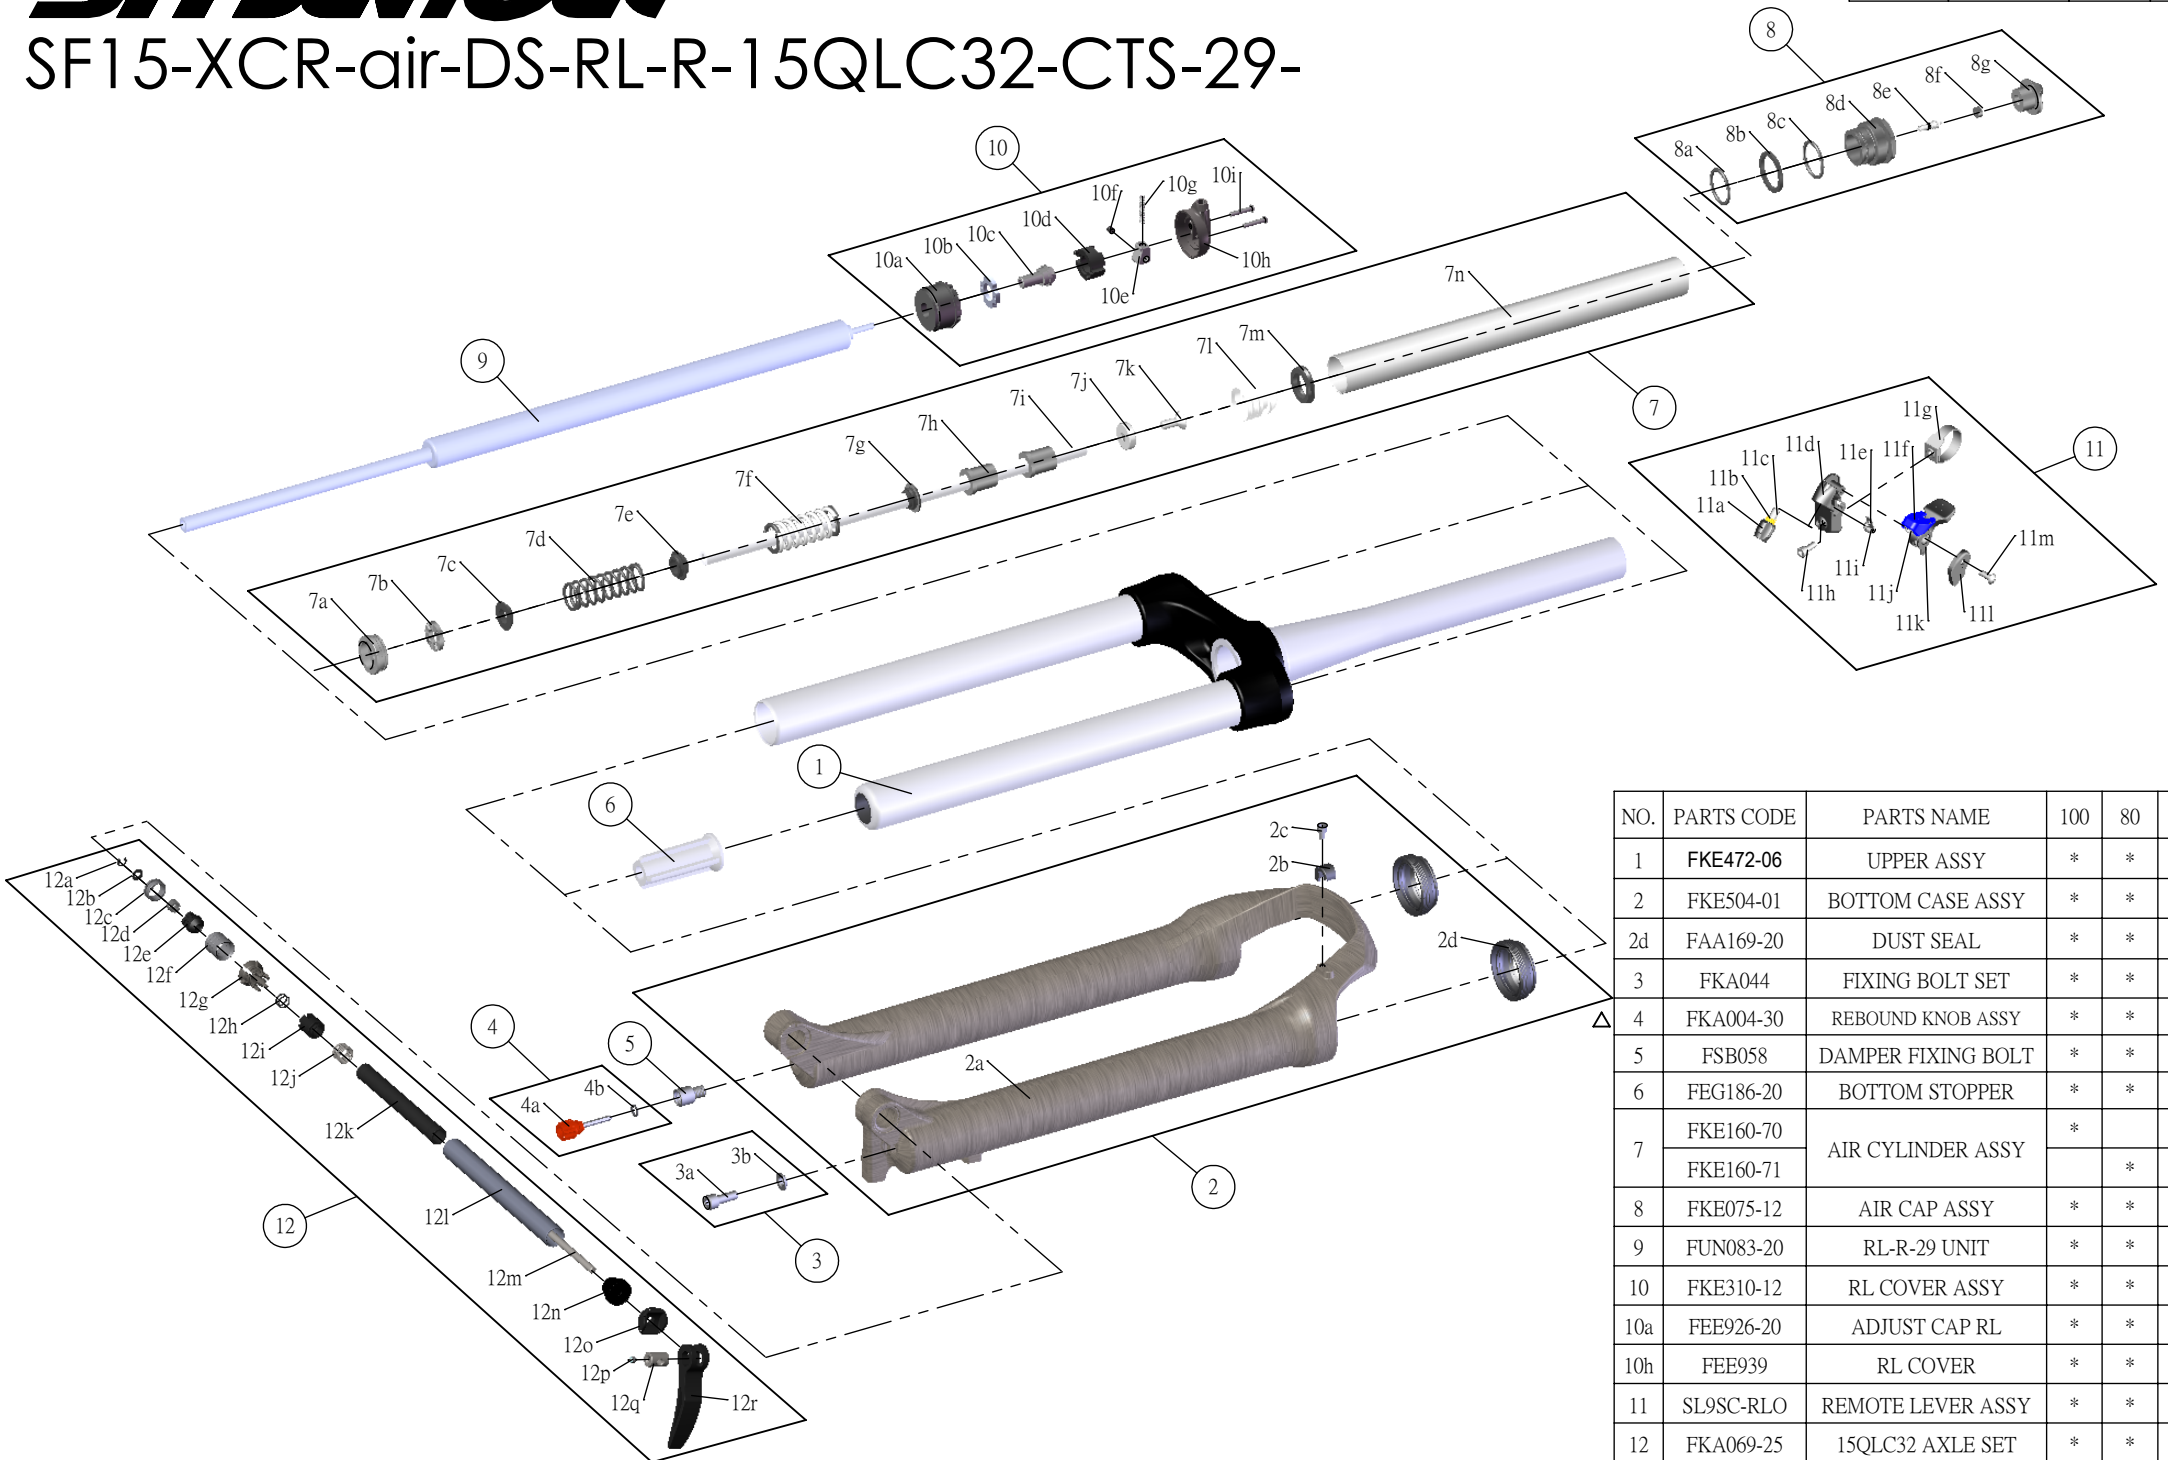

# SR SUNTOUR

## SF15-XCR-air-DS-RL-R-15QLC32-CTS-29-

Date	2014. 01. 21	Version	2
Amended	2014. 03. 07		

NO.	PARTS CODE	PARTS NAME	100	80	QT
1	FKE472-06	UPPER ASSY	*	*	1
2	FKE504-01	BOTTOM CASE ASSY	*	*	1
2d	FAA169-20	DUST SEAL	*	*	2
3	FKA044	FIXING BOLT SET	*	*	1
4	FKA004-30	REBOUND KNOB ASSY	*	*	1
5	FSB058	DAMPER FIXING BOLT	*	*	1
6	FEG186-20	BOTTOM STOPPER	*	*	1
7	FKE160-70	AIR CYLINDER ASSY	*		1
	FKE160-71			*	1
8	FKE075-12	AIR CAP ASSY	*	*	1
9	FUN083-20	RL-R-29 UNIT	*	*	1
10	FKE310-12	RL COVER ASSY	*	*	1
10a	FEE926-20	ADJUST CAP RL	*	*	1
10h	FEE939	RL COVER	*	*	1
11	SL9SC-RLO	REMOTE LEVER ASSY	*	*	1
12	FKA069-25	15QLC32 AXLE SET	*	*	1