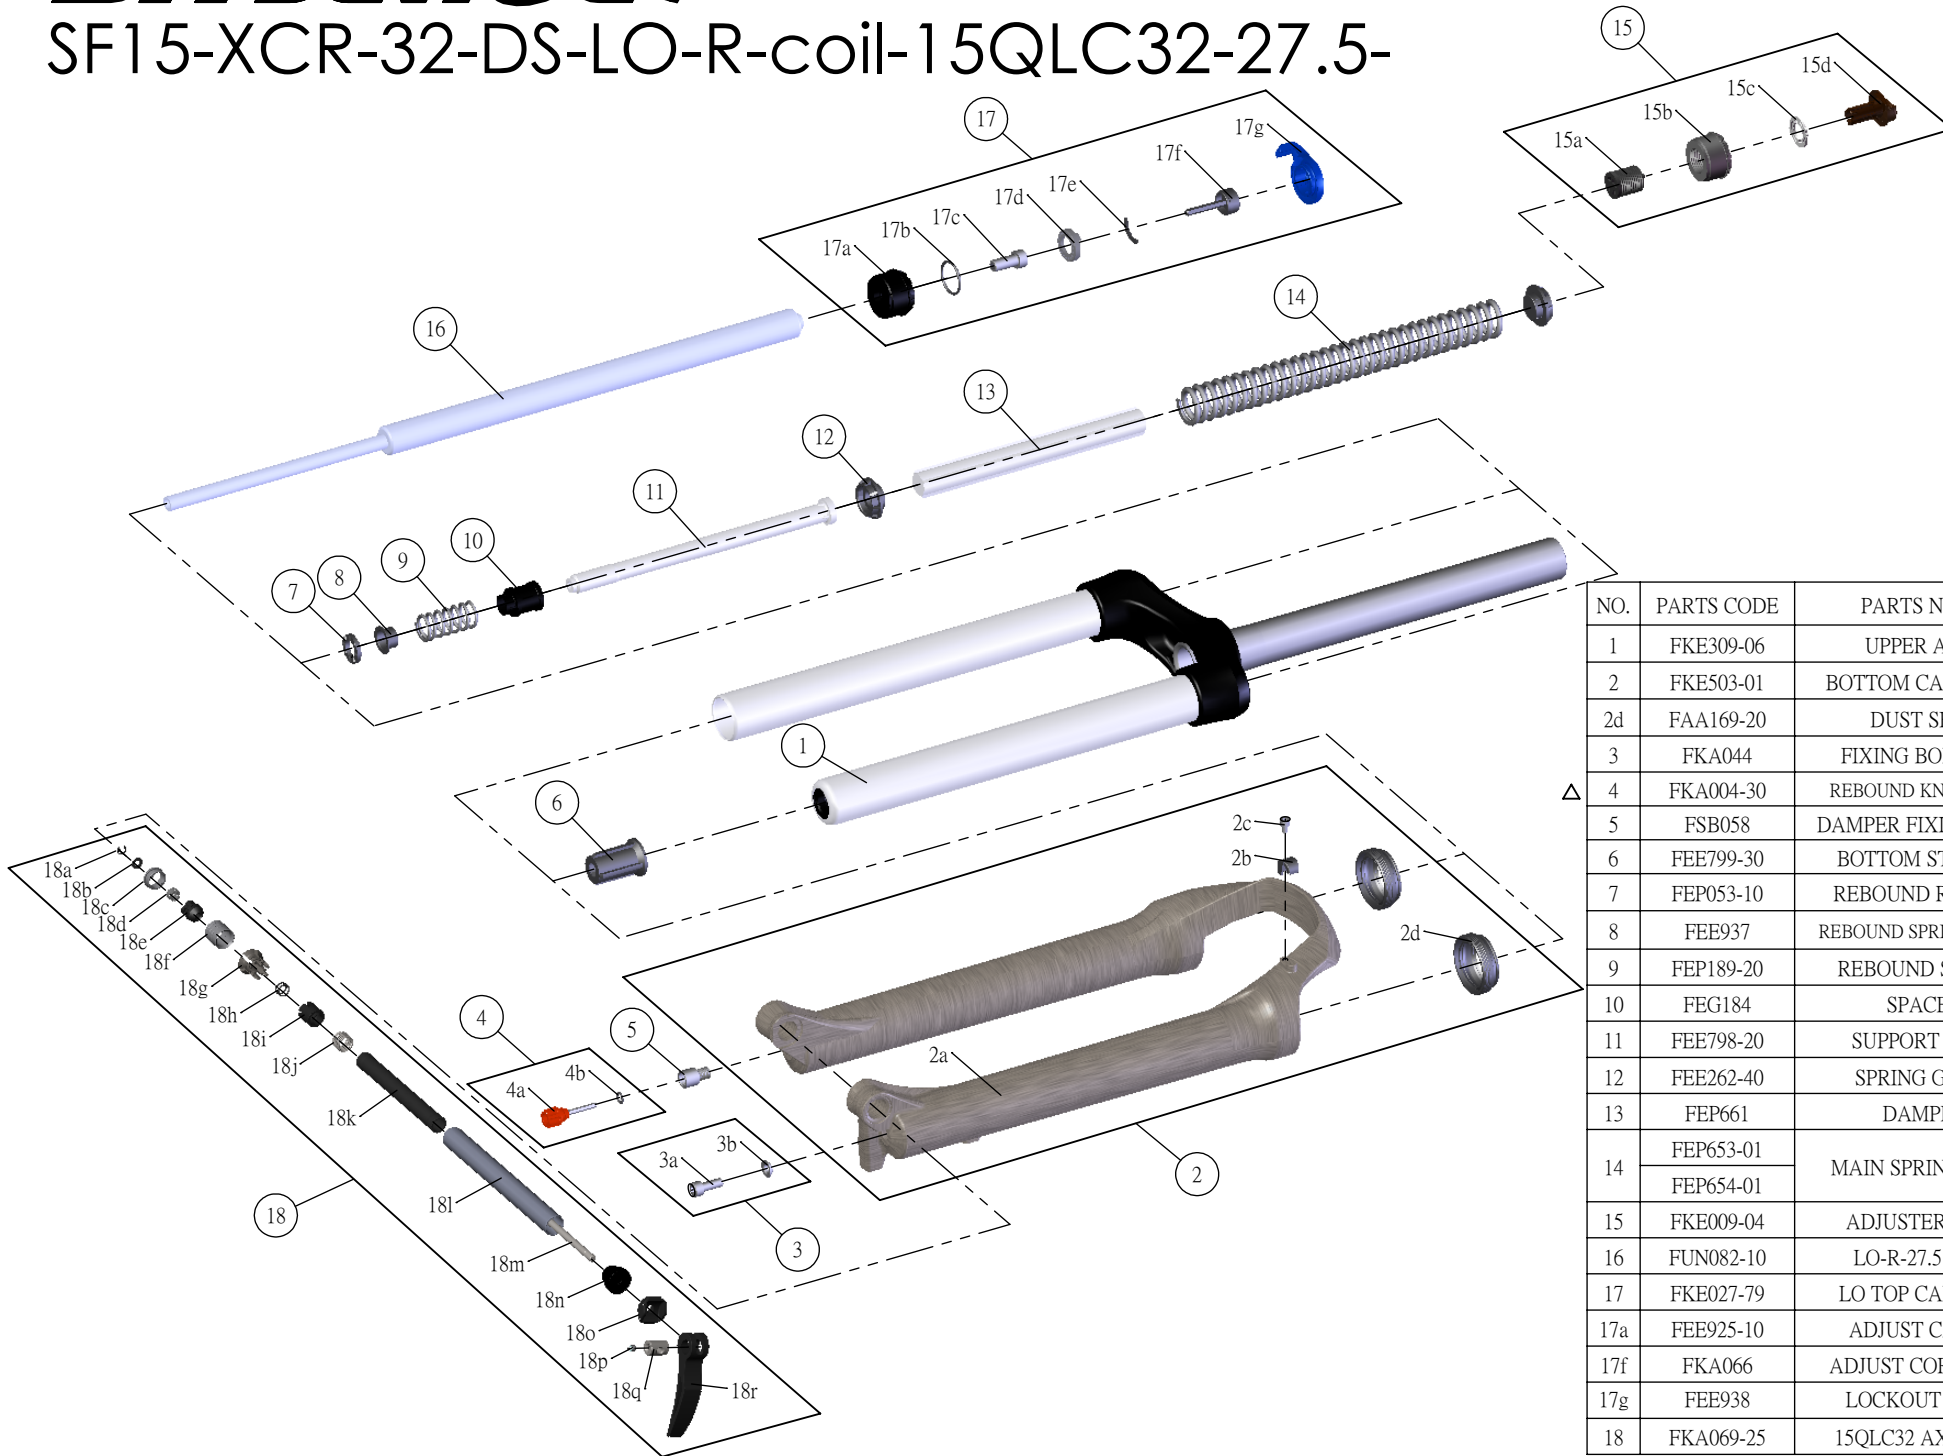

SR SUNTOUR

SF15-XCR-32-DS-LO-R-coil-15QLC32-27.5-

Date	2014. 01. 15	Version	2
Amended	2014. 03. 07		

NO.	PARTS CODE	PARTS NAME	100	120	QT
1	FKE309-06	UPPER ASSY	*	*	1
2	FKE503-01	BOTTOM CASE ASSY	*	*	1
2d	FAA169-20	DUST SEAL	*	*	2
3	FKA044	FIXING BOLT SET	*	*	1
4	FKA004-30	REBOUND KNOB ASSY	*	*	1
5	FSB058	DAMPER FIXING BOLT	*	*	1
6	FEE799-30	BOTTOM STOPPER	*	*	1
7	FEP053-10	REBOUND RUBBER	*	*	1
8	FEE937	REBOUND SPRING GUIDE	*	*	1
9	FEP189-20	REBOUND SPRING	*	*	1
10	FEG184	SPACER	*		1
11	FEE798-20	SUPPORT TUBE	*	*	1
12	FEE262-40	SPRING GUIDE	*	*	2
13	FEP661	DAMPER	*	*	1
14	FEP653-01	MAIN SPRING ASSY		*	1
	FEP654-01		*		1
15	FKE009-04	ADJUSTER ASSY	*	*	1
16	FUN082-10	LO-R-27.5 UNIT	*	*	1
17	FKE027-79	LO TOP CAP ASSY	*	*	1
17a	FEE925-10	ADJUST CAP LO	*	*	1
17f	FKA066	ADJUST CORE ASSY	*	*	1
17g	FEE938	LOCKOUT KNOB	*	*	1
18	FKA069-25	15QLC32 AXLE SET	*	*	1