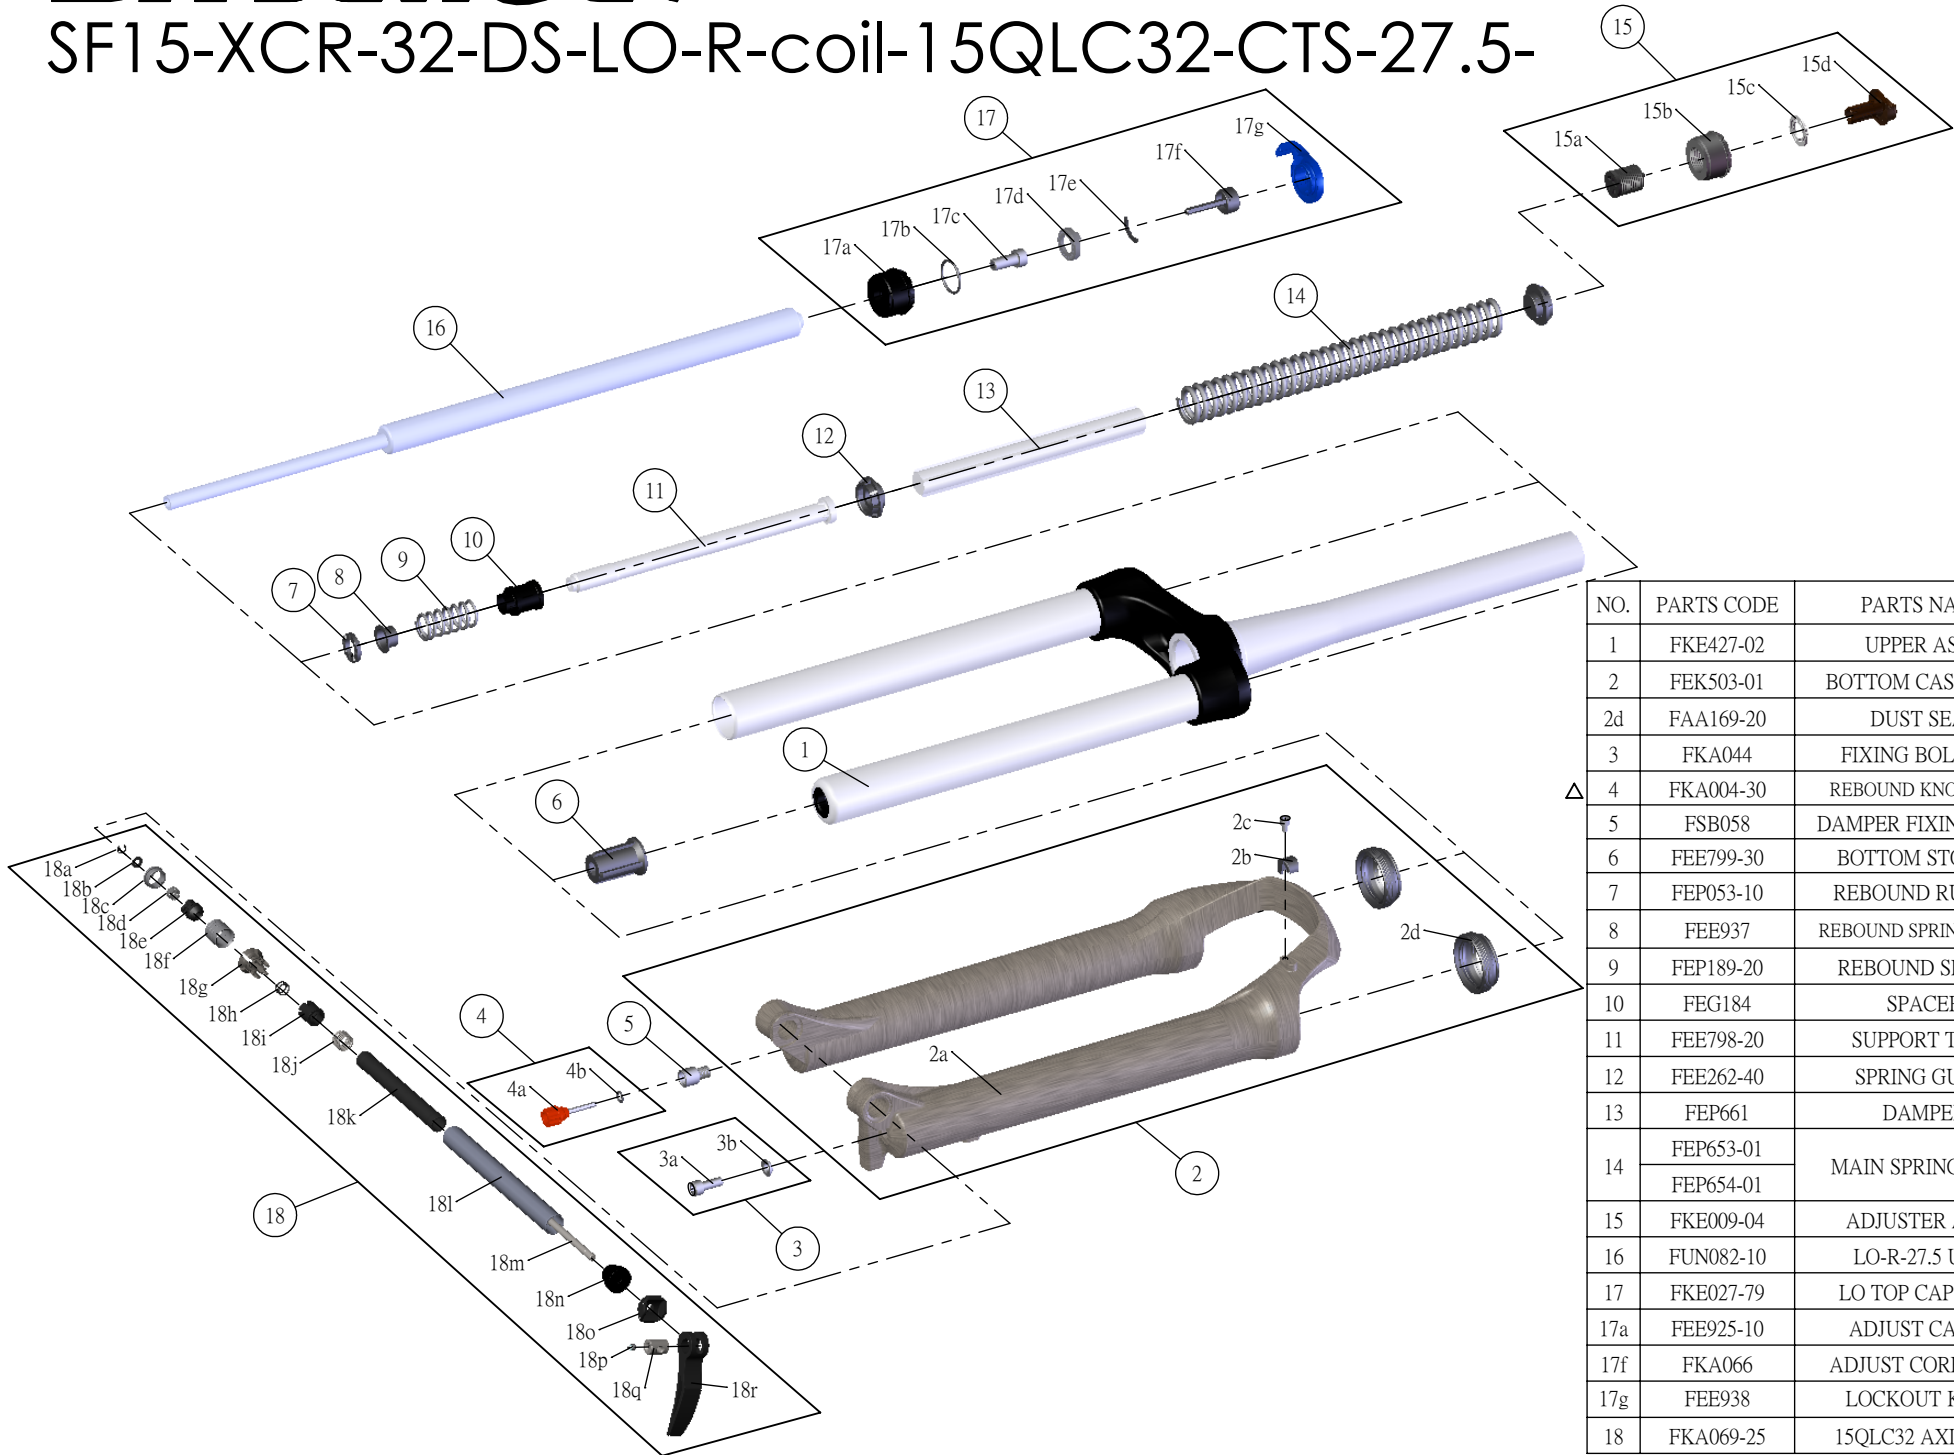

SR SUNTOUR

SF15-XCR-32-DS-LO-R-coil-15QLC32-CTS-27.5-

Date	2014. 01. 16	Version	2
Amended	2014. 03. 07		

NO.	PARTS CODE	PARTS NAME	100	120	QT
1	FKE427-02	UPPER ASSY	*	*	1
2	FEK503-01	BOTTOM CASE ASSY	*	*	1
2d	FAA169-20	DUST SEAL	*	*	2
3	FKA044	FIXING BOLT SET	*	*	1
4	FKA004-30	REBOUND KNOB ASSY	*	*	1
5	FSB058	DAMPER FIXING BOLT	*	*	1
6	FEE799-30	BOTTOM STOPPER	*	*	1
7	FEP053-10	REBOUND RUBBER	*	*	1
8	FEE937	REBOUND SPRING GUIDE	*	*	1
9	FEP189-20	REBOUND SPRING	*	*	1
10	FEG184	SPACER	*		1
11	FEE798-20	SUPPORT TUBE	*	*	1
12	FEE262-40	SPRING GUIDE	*	*	2
13	FEP661	DAMPER	*	*	1
14	FEP653-01	MAIN SPRING ASSY		*	1
	FEP654-01		*		1
15	FKE009-04	ADJUSTER ASSY	*	*	1
16	FUN082-10	LO-R-27.5 UNIT	*	*	1
17	FKE027-79	LO TOP CAP ASSY	*	*	1
17a	FEE925-10	ADJUST CAP LO	*	*	1
17f	FKA066	ADJUST CORE ASSY	*	*	1
17g	FEE938	LOCKOUT KNOB	*	*	1
18	FKA069-25	15QLC32 AXLE SET	*	*	1