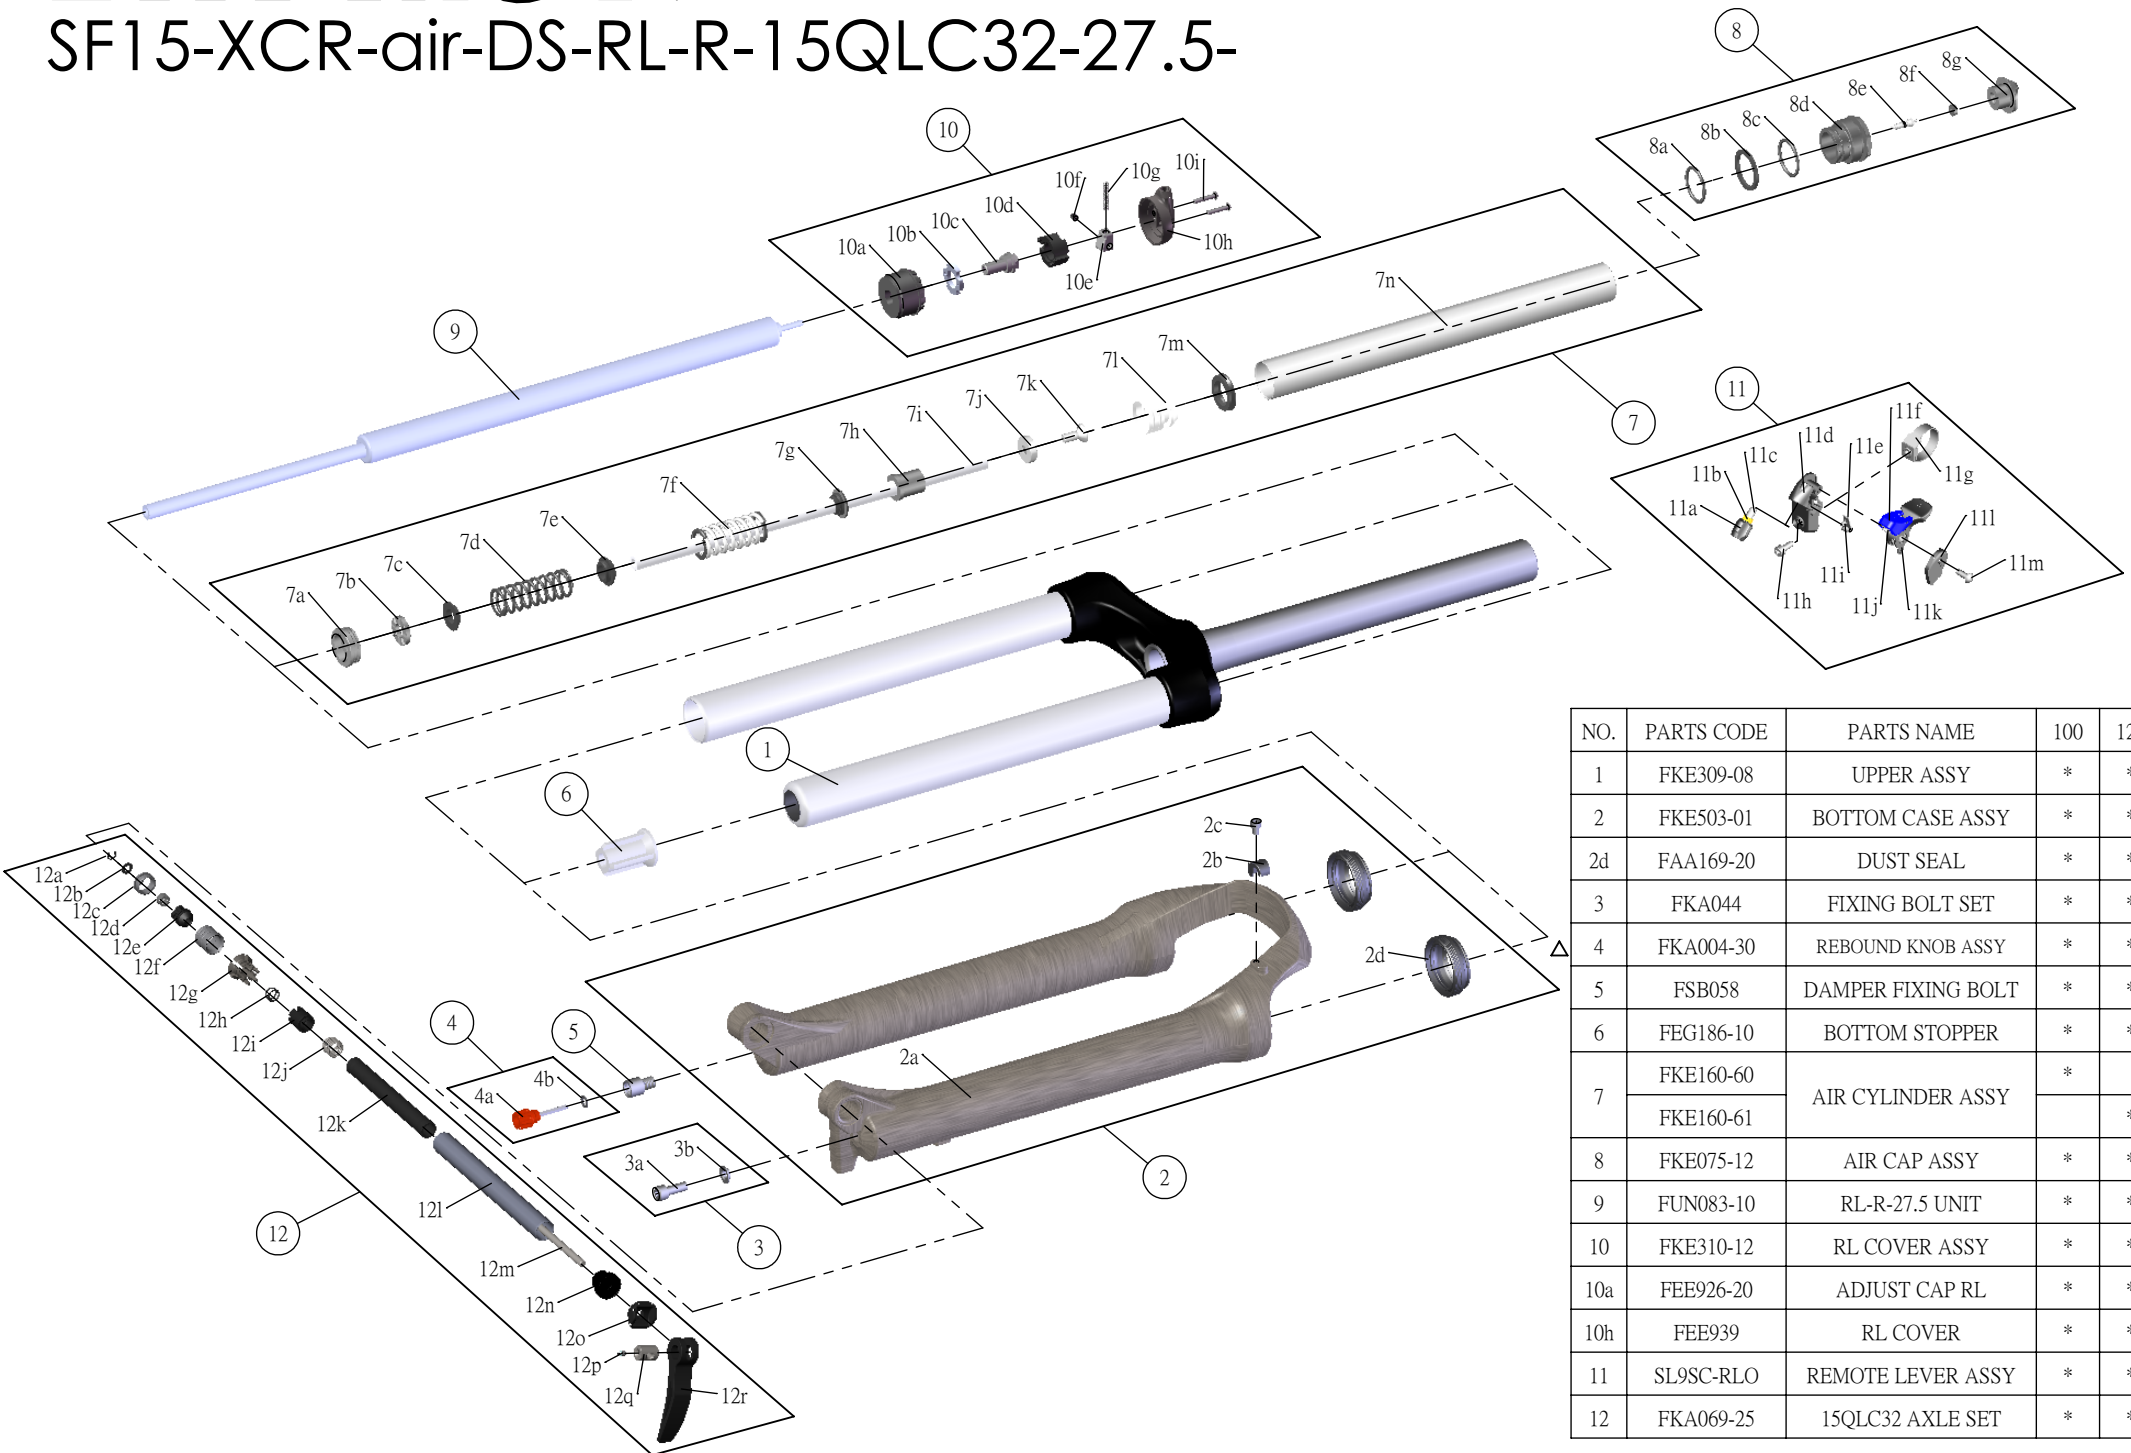

SR SUNTOUR

SF15-XCR-air-DS-RL-R-15QLC32-27.5-

Date	2014. 01. 16	Version	2
Amended	2014. 03. 07		

NO.	PARTS CODE	PARTS NAME	100	120	QT
1	FKE309-08	UPPER ASSY	*	*	1
2	FKE503-01	BOTTOM CASE ASSY	*	*	1
2d	FAA169-20	DUST SEAL	*	*	2
3	FKA044	FIXING BOLT SET	*	*	1
4	FKA004-30	REBOUND KNOB ASSY	*	*	1
5	FSB058	DAMPER FIXING BOLT	*	*	1
6	FEG186-10	BOTTOM STOPPER	*	*	1
7	FKE160-60	AIR CYLINDER ASSY	*		1
	FKE160-61			*	1
8	FKE075-12	AIR CAP ASSY	*	*	1
9	FUN083-10	RL-R-27.5 UNIT	*	*	1
10	FKE310-12	RL COVER ASSY	*	*	1
10a	FEE926-20	ADJUST CAP RL	*	*	1
10h	FEE939	RL COVER	*	*	1
11	SL9SC-RLO	REMOTE LEVER ASSY	*	*	1
12	FKA069-25	15QLC32 AXLE SET	*	*	1