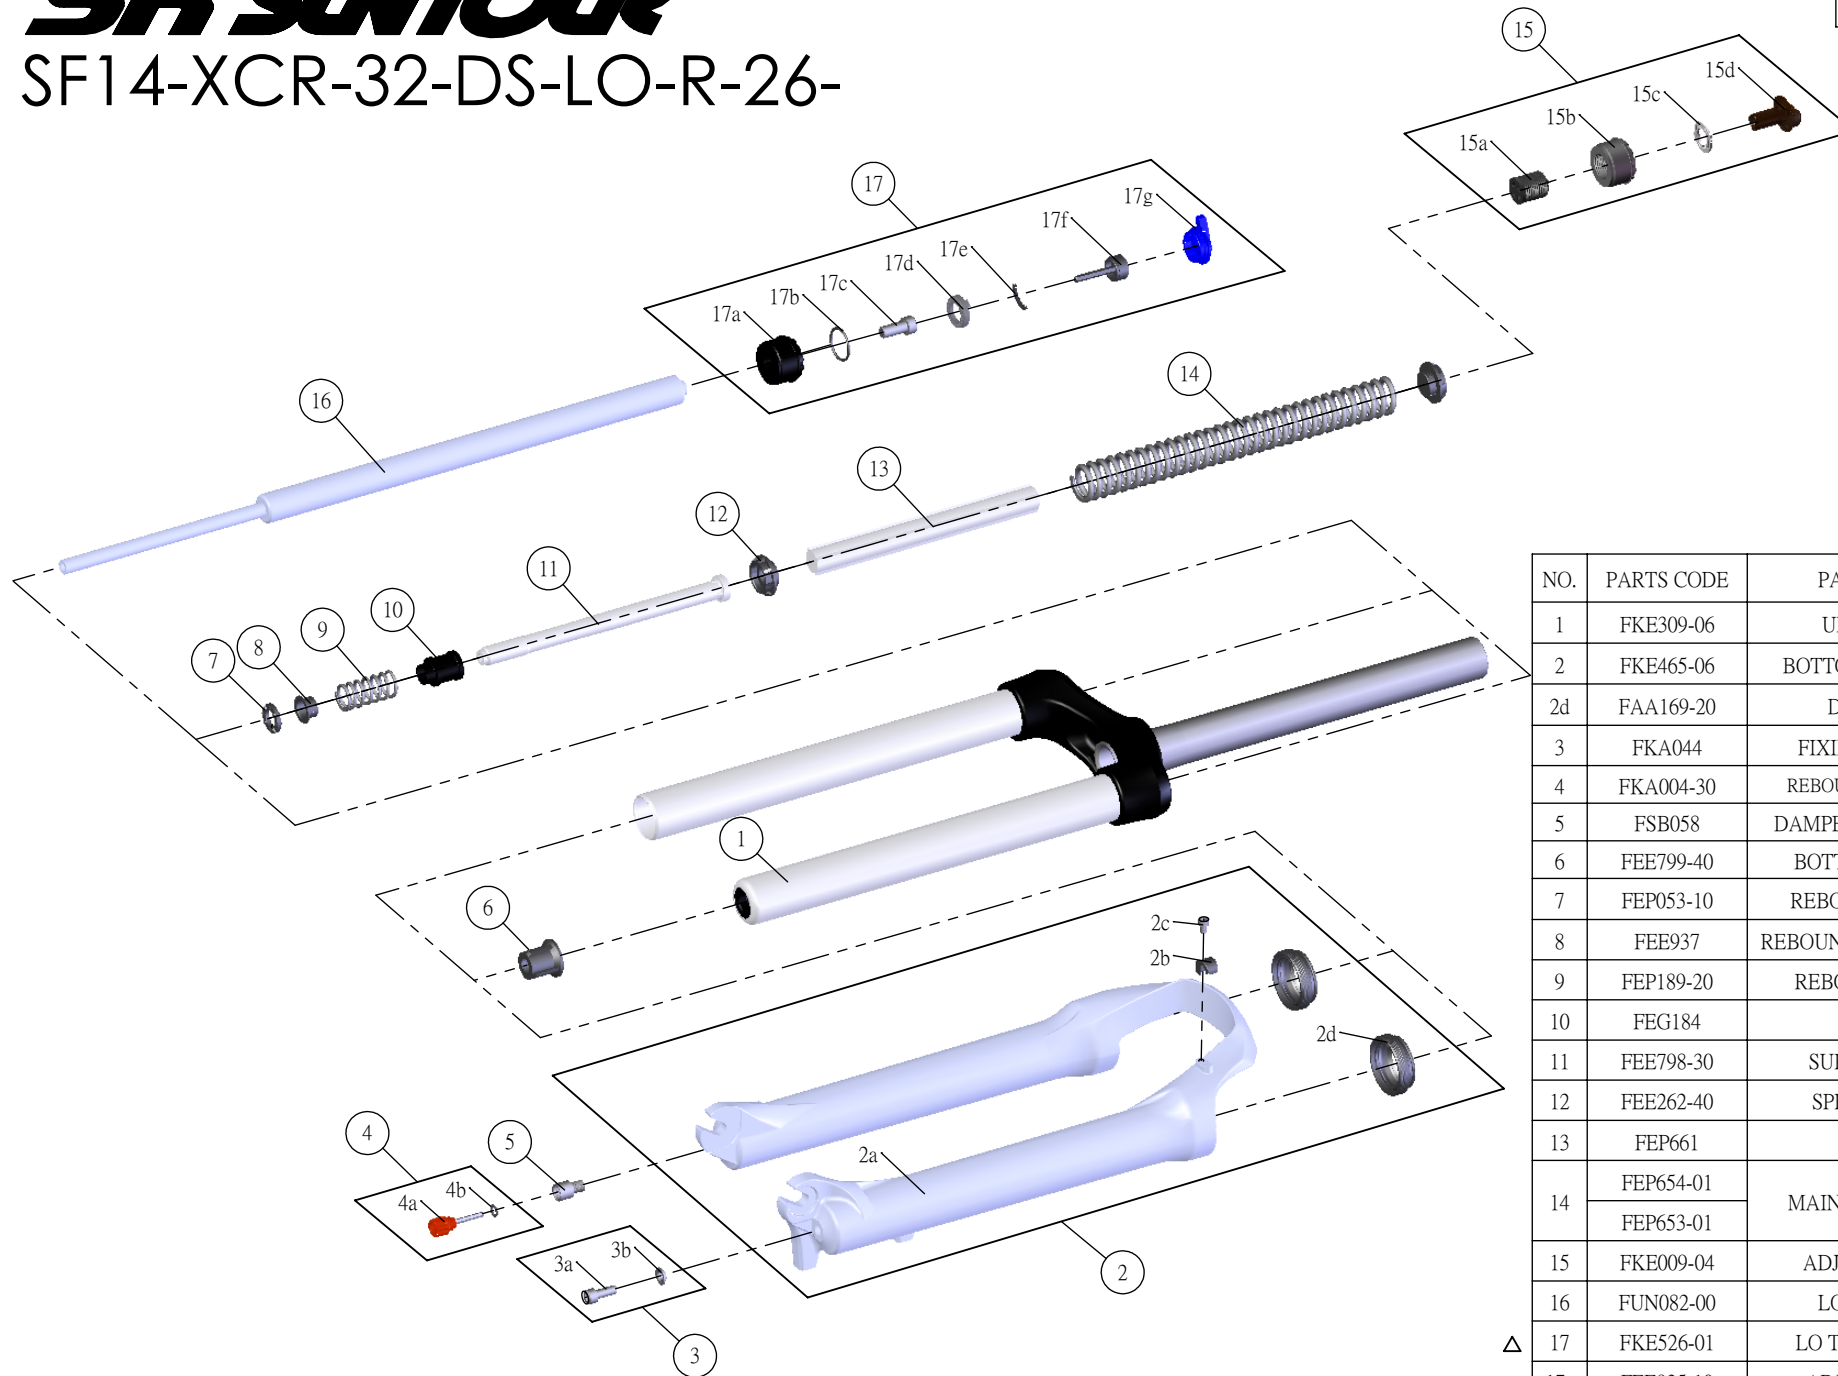

SR SUNTOUR

SF14-XCR-32-DS-LO-R-26-

Date	2013. 07. 01	Version	3
Amended	2014. 12. 01		

NO.	PARTS CODE	PARTS NAME	100	120	QT
1	FKE309-06	UPPER ASSY	*	*	1
2	FKE465-06	BOTTOM CASE ASSY	*	*	1
2d	FAA169-20	DUST SEAL	*	*	2
3	FKA044	FIXING BOLT SET	*	*	1
4	FKA004-30	REBOUND KNOB ASSY	*	*	1
5	FSB058	DAMPER FIXING BOLT	*	*	1
6	FEE799-40	BOTTOM STOPPER	*	*	1
7	FEP053-10	REBOUND RUBBER	*	*	1
8	FEE937	REBOUND SPRING GUIDE	*	*	1
9	FEP189-20	REBOUND SPRING	*	*	1
10	FEG184	SPACER	*		1
11	FEE798-30	SUPPORT TUBE	*	*	1
12	FEE262-40	SPRING GUIDE	*	*	2
13	FEP661	DAMPER	*	*	1
14	FEP654-01	MAIN SPRING ASSY		*	1
	FEP653-01		*		1
15	FKE009-04	ADJUSTER ASSY	*	*	1
16	FUN082-00	LO-R-26 UNIT	*	*	1
△ 17	FKE526-01	LO TOP CAP ASSY	*	*	1
17a	FEE925-10	ADJUST CAP LO	*	*	1
17f	FKA066	ADJUST CORE ASSY	*	*	1
△ 17g	FEG361-01	LO KNOB	*	*	1