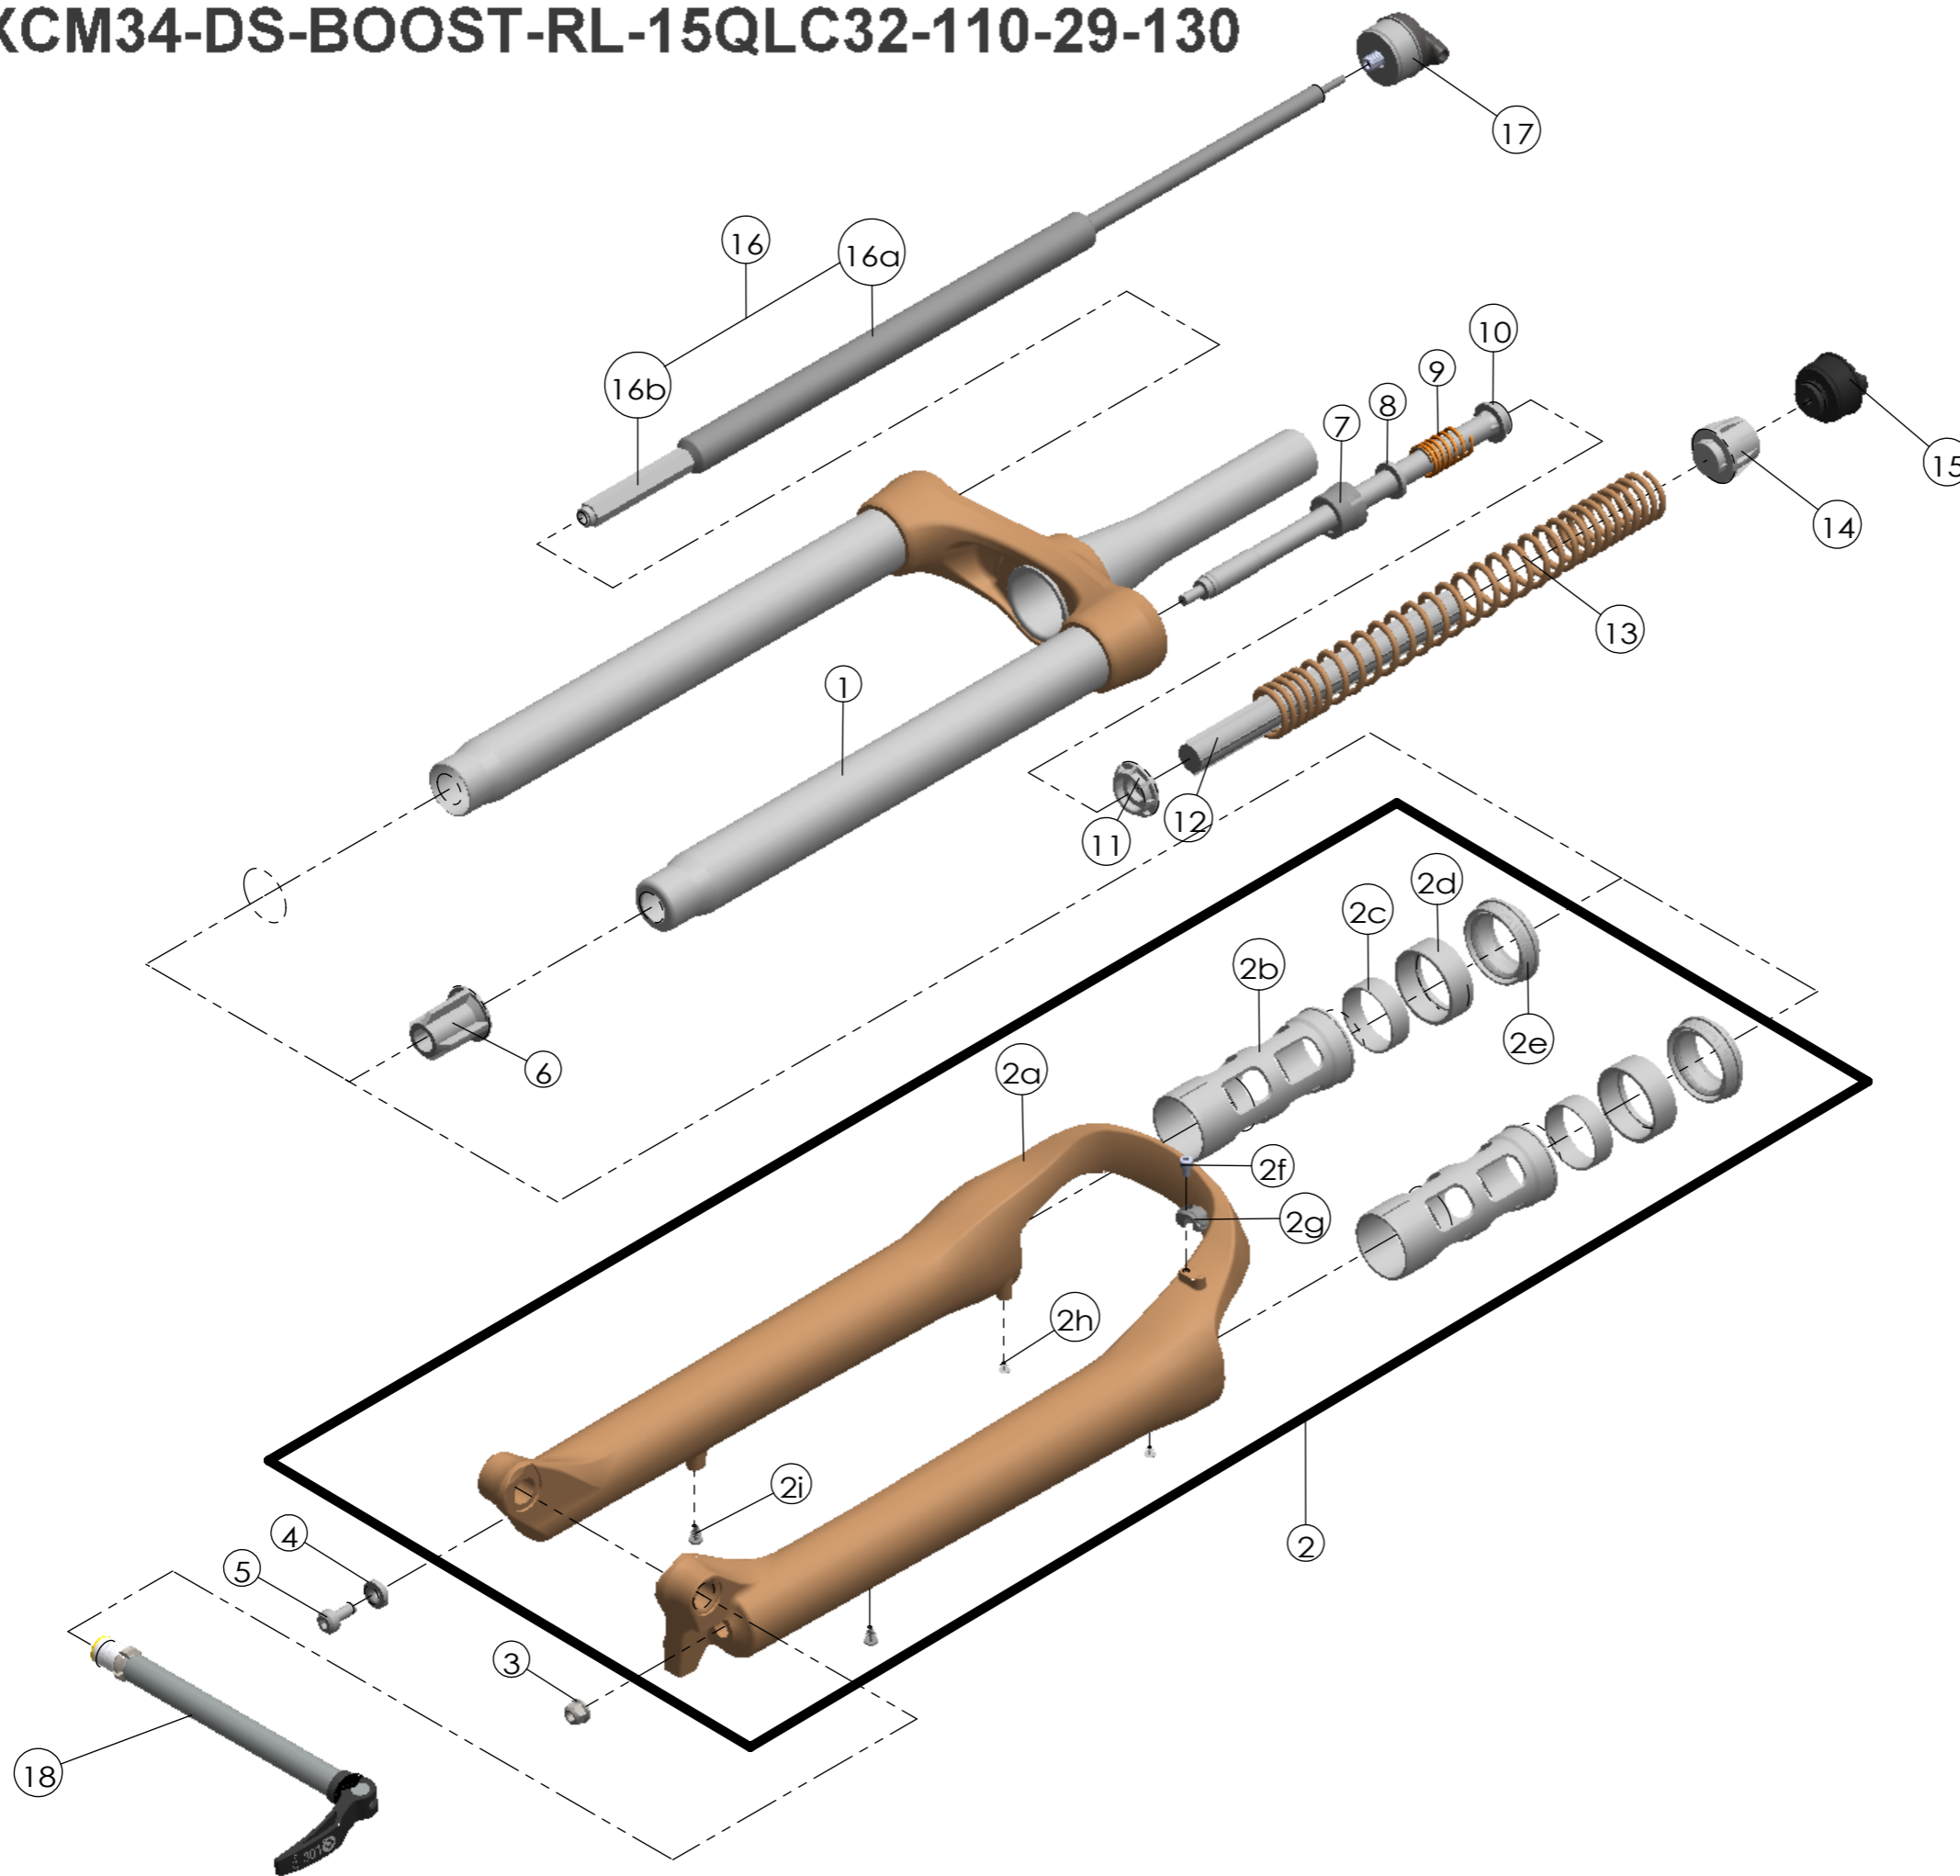

Date	2017.9.25	Version	1
Amended			

NO.	PART NAME	PART CODE	QTY.
1	UPPER ASSY	FKZ103-02	1
2	BOTTOM CASE ASSY	FKZ105-10	1
2a	BOTTOM CASE	FPB455	1
2b	SLIDER SLEEVE	FEG453	2
2c	UPPER BUSH	FEG415	2
2d	BUSHING SPACER	FEG452-10	2
2e	DUST SEAL	FAA390-20	2
2f	HOSE GUIDE	FEG166	1
2g	BOLT	FSB153	1
2h	MOUNT CAP	FAA199-10	2
2i	MOUNT CAP	FAA199	2
3	FIXING NUT	FSN023	1
4	WASHER	FSW025	1
5	FIXING BOLT	FSB070	1
6	BOTTOM STOPPER	FEE806-60	1
7	FORK NOSE	FEE805-20	1
8	REBOUND RUBBER	FEP053	1
9	REBOUND SPRING	FEP189-20	1
10	SUPPOR TUBE	FEG454	1
11	SPRING GUIDE LOWER	FEG456	1
12	DAMPER	FEP781	1
13	MAIN SPRING	FEP780	1
14	SPRING GUIDE UPPER	FEG455	1
15	ADJUST SYSTEM	FKE009-31	1
16	DAMPER UNIT	FUN015-73	1
16a	DAMPER BODY	FUN015-70	1
16b	SUPPORT TUBE	FEE314-17	1
17	RL COVER ASSY	FKE310-15	1
18	15QLC32-110 AXLE SET	FKA069-25	1