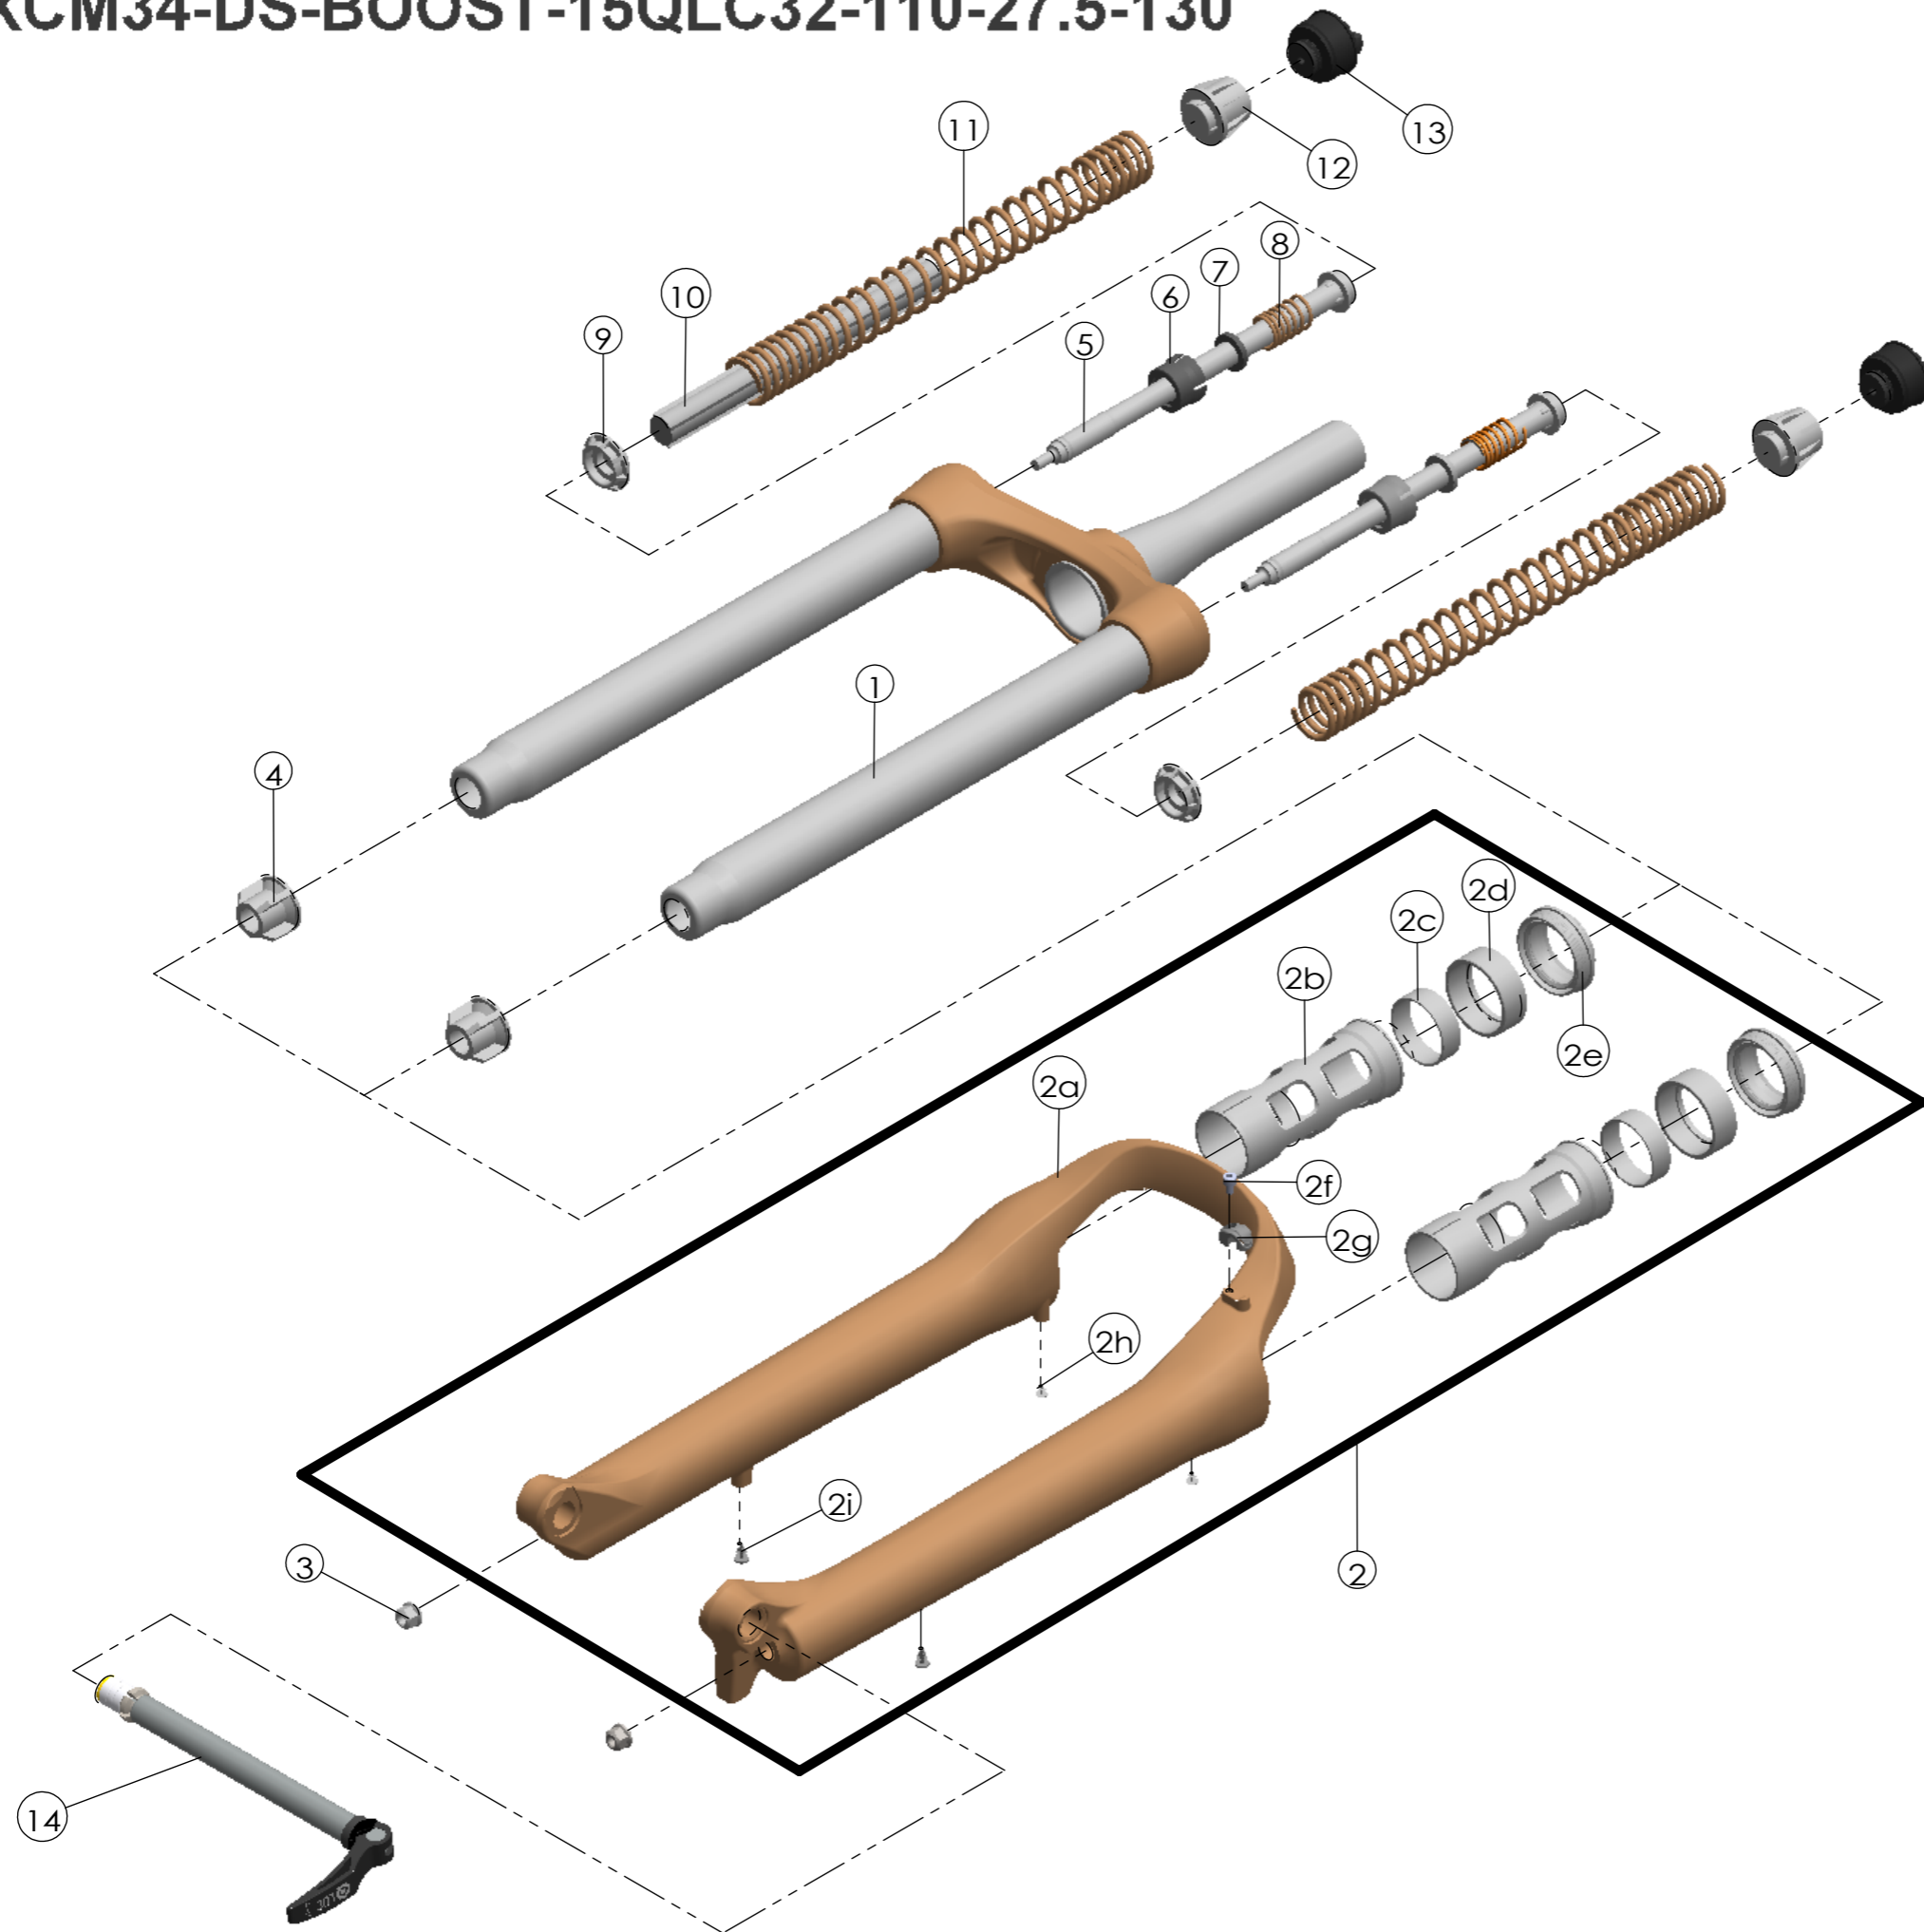

Date	2017.9.11	Version	1
Amended			

NO.	PART NAME	PART CODE	QTY.
			130
1	UPPER ASSY	FKZ103-01	1
2	BOTTOM CASE ASSY	FKZ104-10	1
2a	BOTTOM CASE	FPB453	1
2b	SLIDER SLEEVE	FEG453	2
2c	UPPER BUSH	FEG415	2
2d	BUSHING SPACER	FEG452-10	2
2e	DUST SEAL	FAA390-20	2
2f	HOSE GUIDE	FEG166	1
2g	BOLT	FSB153	1
2h	MOUNT CAP	FAA199-10	2
2i	MOUNT CAP	FAA199	2
3	FIXING NUT	FSN023	2
4	BOTTOM STOPPER	FEE806-50	2
5	SUPPORT TUBE	FEG175	2
6	FORK NOSE	FEE805-20	2
7	REBOUND RUBBER	FEP053	2
8	REBOUND SPRING	FEP058-20	2
9	SPRING GUIDE LOWER	FEG456	2
10	DAMPER	FEP781	1
11	MAIN SPRING	FEP796	2
12	SPRING GUIDE UPPER	FEG455	2
13	ADJUST SYSTEM	FKE009-31	2
14	15QLC32-110 AXLE SET	FKA100-25	1