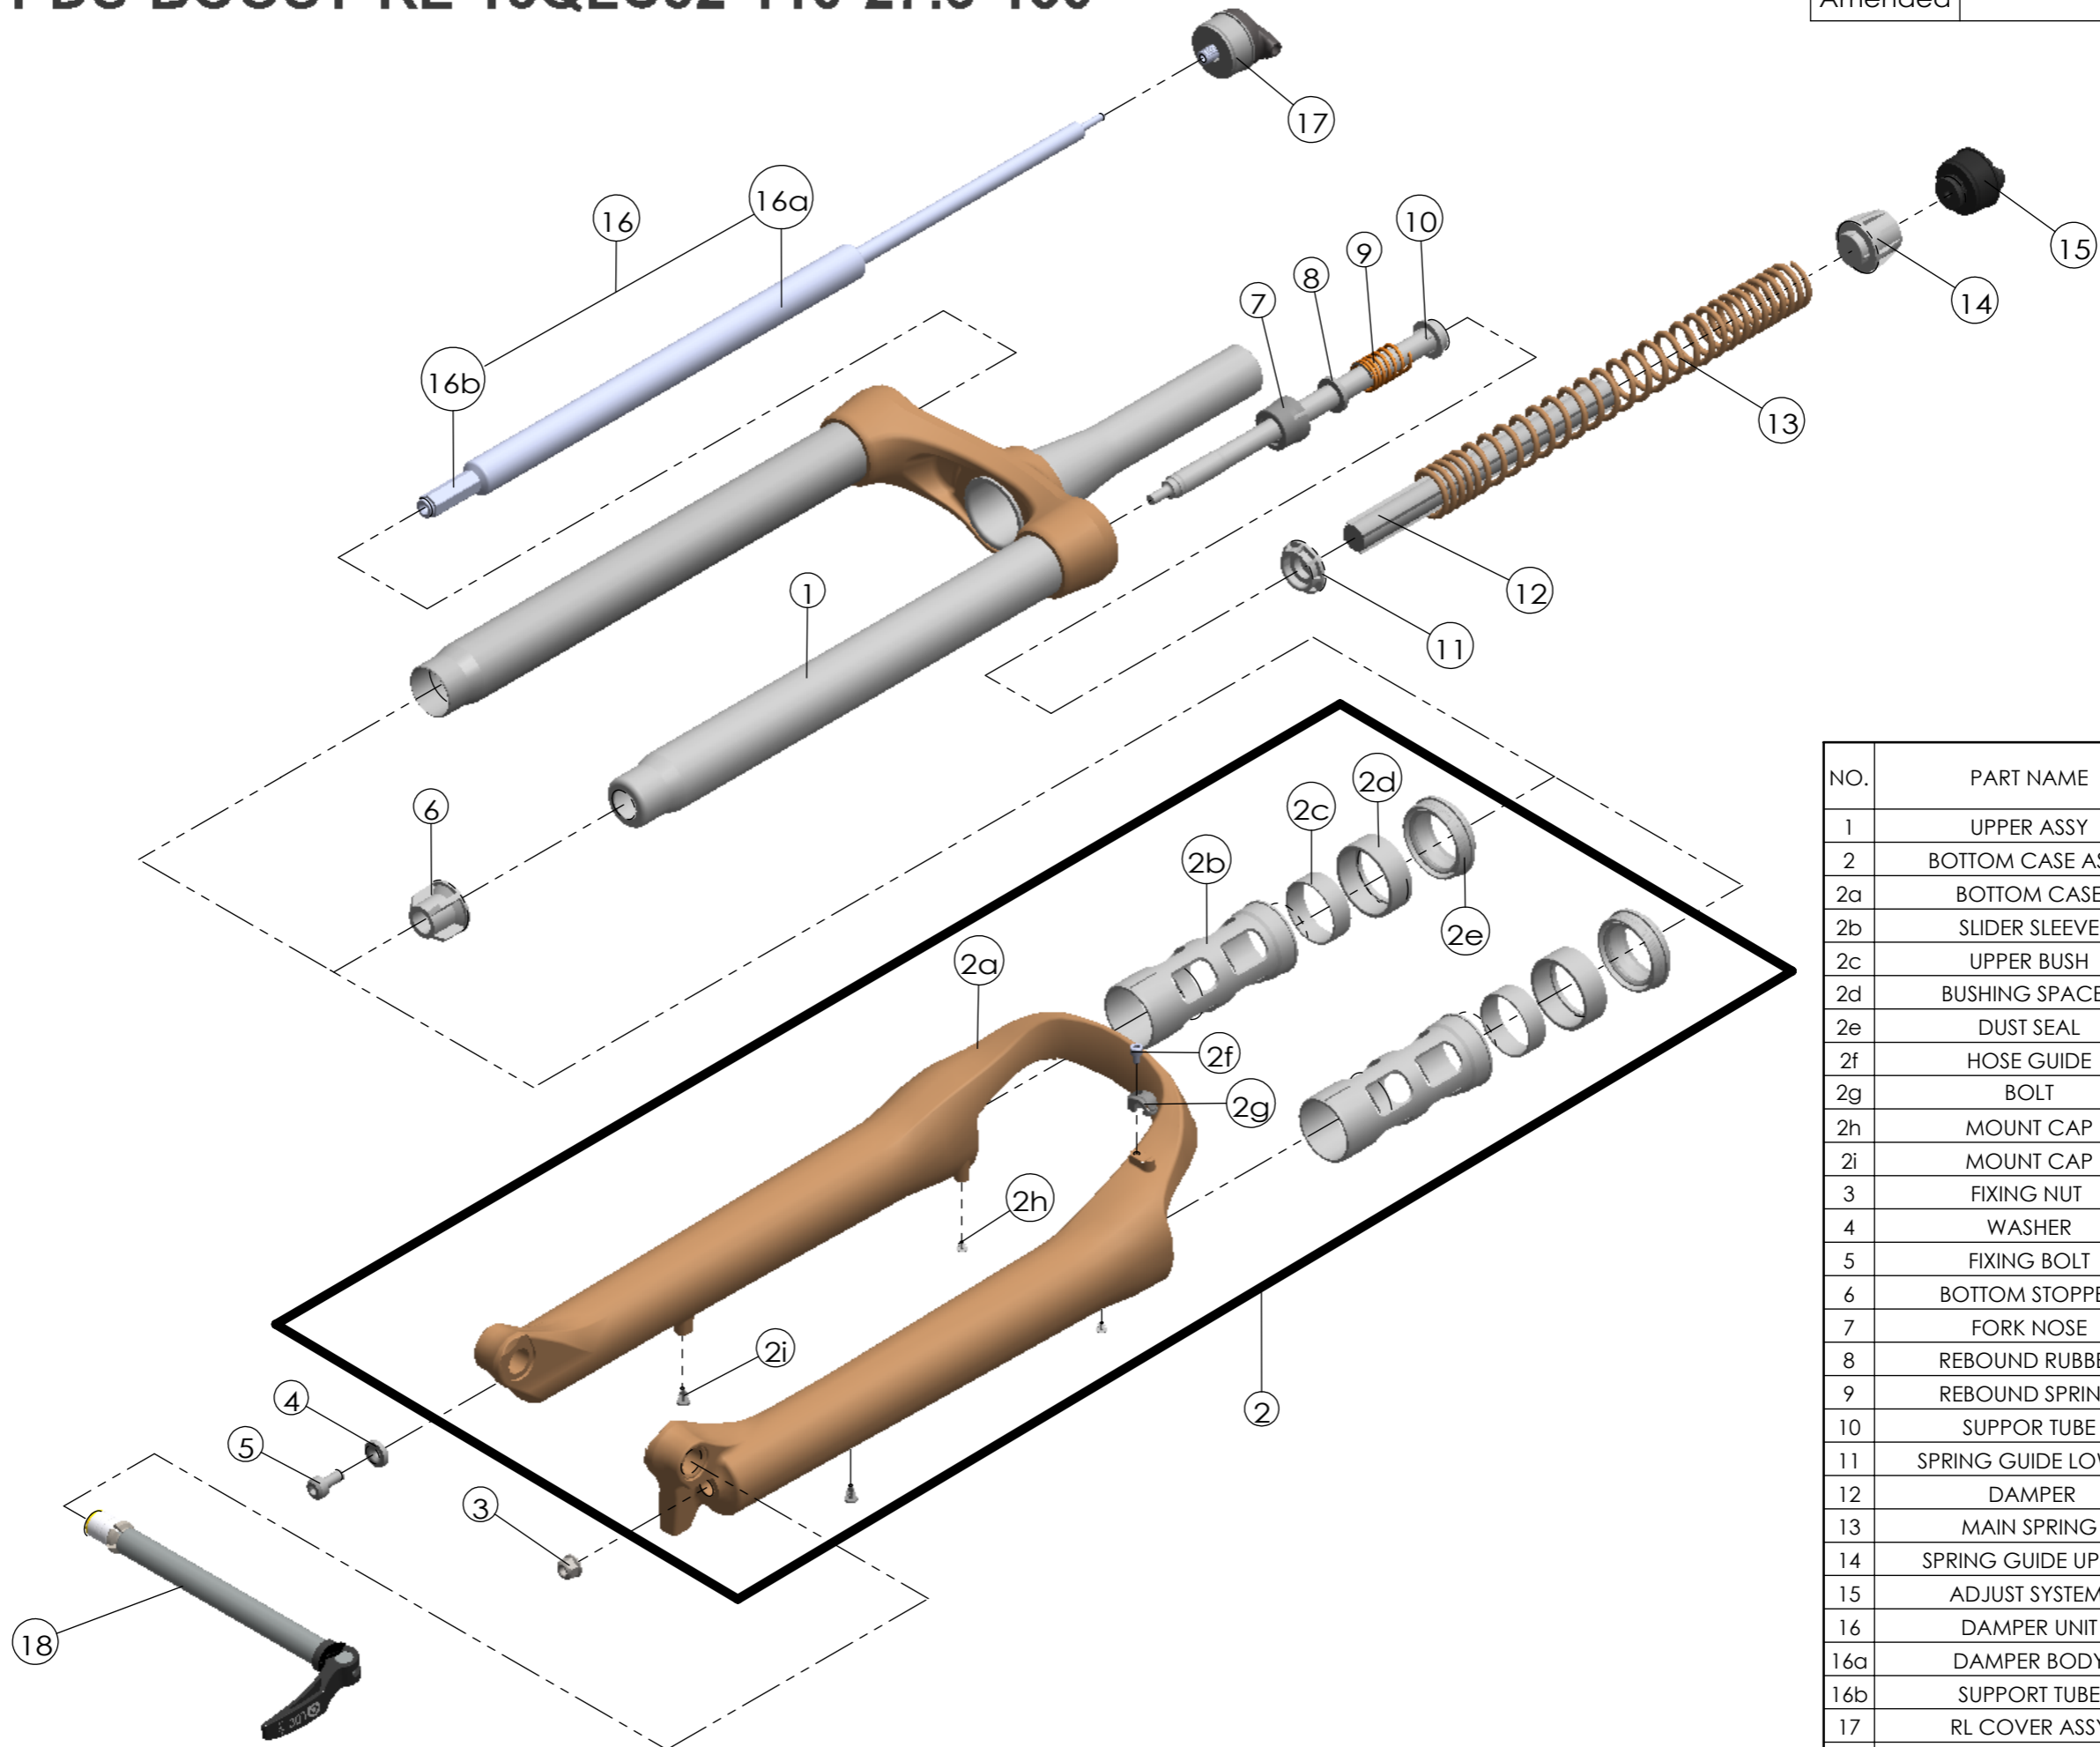

Date	2017.9.13	Version	1
Amended			

NO.	PART NAME	PART CODE	QTY.
1	UPPER ASSY	FKZ103-02	130
2	BOTTOM CASE ASSY	FKZ104-10	1
2a	BOTTOM CASE	FPB453	1
2b	SLIDER SLEEVE	FEG453	2
2c	UPPER BUSH	FEG415	2
2d	BUSHING SPACER	FEG452-10	2
2e	DUST SEAL	FAA390-20	2
2f	HOSE GUIDE	FEG166	1
2g	BOLT	FSB153	1
2h	MOUNT CAP	FAA199-10	2
2i	MOUNT CAP	FAA199	2
3	FIXING NUT	FSN023	1
4	WASHER	FSW025	1
5	FIXING BOLT	FSB070	1
6	BOTTOM STOPPER	FEE806-50	1
7	FORK NOSE	FEE805-20	1
8	REBOUND RUBBER	FEP053	1
9	REBOUND SPRING	FEP058-20	1
10	SUPPOR TUBE	FEG175	1
11	SPRING GUIDE LOWER	FEG456	1
12	DAMPER	FEP781	1
13	MAIN SPRING	FEP780	1
14	SPRING GUIDE UPPER	FEG455	1
15	ADJUST SYSTEM	FKE009-31	1
16	DAMPER UNIT	FUN015-72	1
16a	DAMPER BODY	FUN015-70	1
16b	SUPPORT TUBE	FEE314-12	1
17	RL COVER ASSY	FKE310-15	1
18	15QLC32-110 AXLE SET	FKA069-25	1