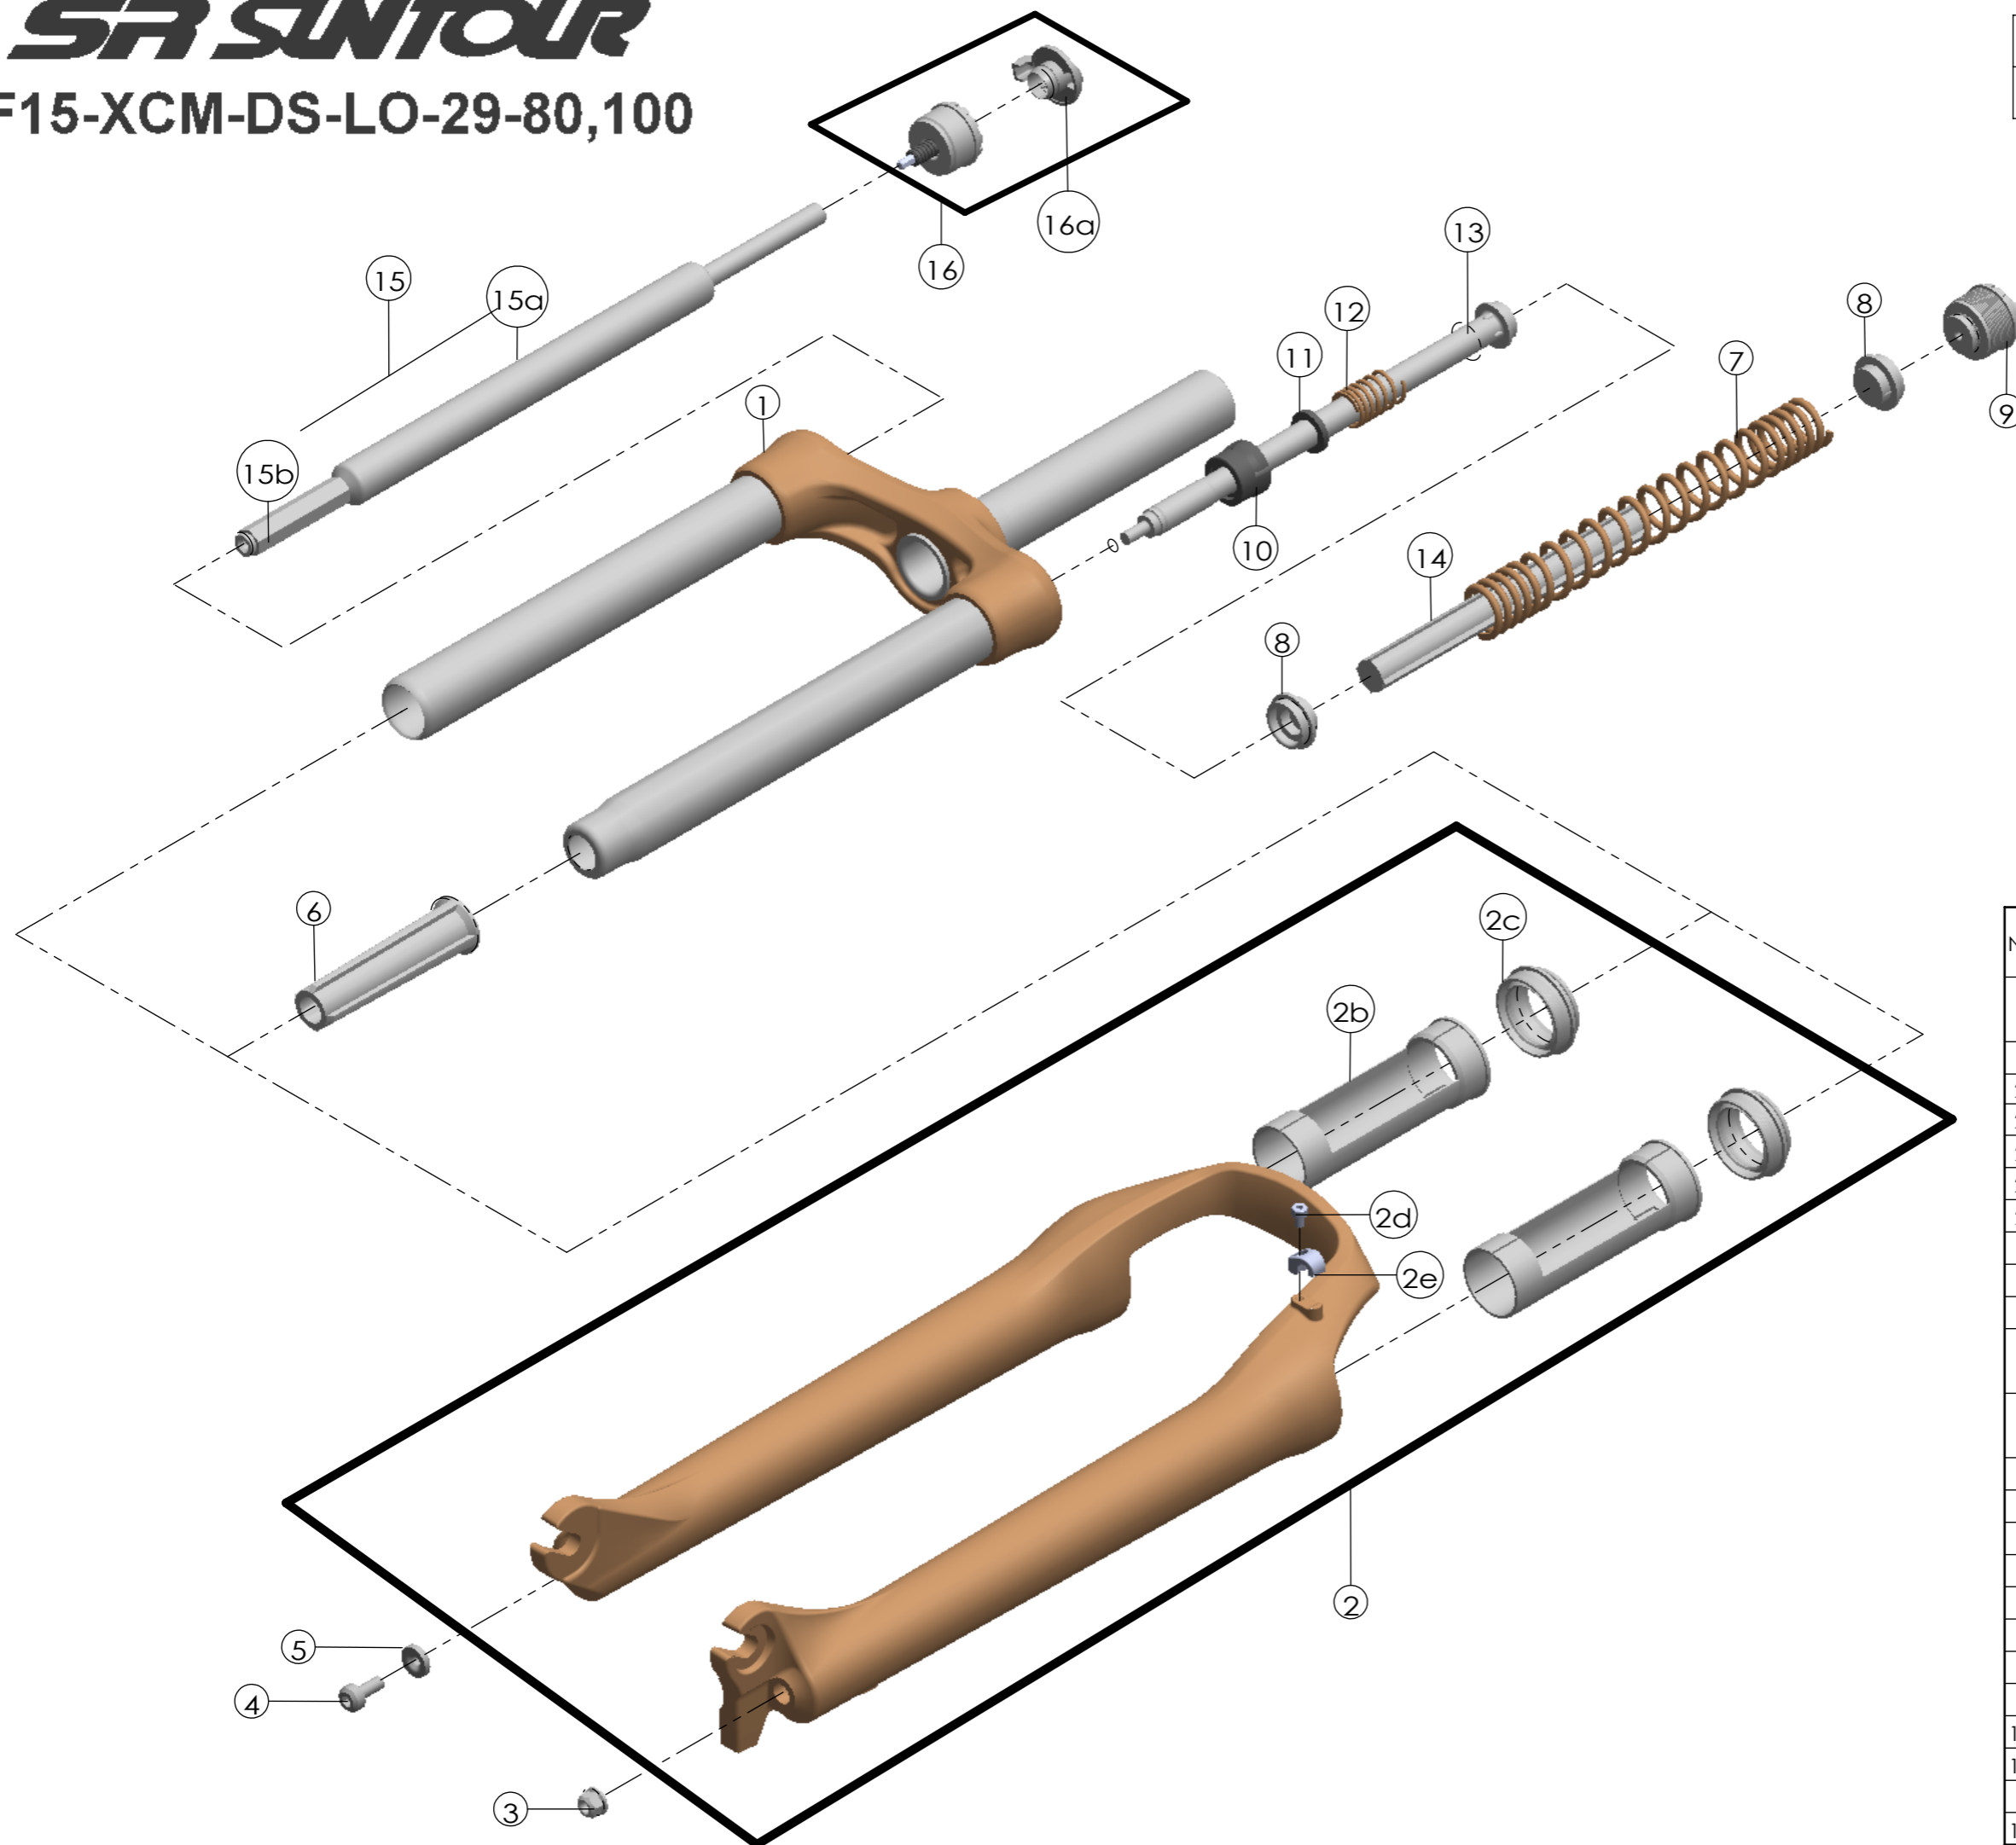

SF SUNTOUR

SF15-XCM-DS-LO-29-80,100

Date	2014.2.19	Version	3
Amended	2017.3.3		

NO.	PART NAME	PART CODE	QTY.	
			80	100
1	UPPER ASSY	FKZ029-04	1	-
		FKZ029-05	-	1
2	BOTTOM CASE ASSY	FKZ061-10	1	1
2a	BOTTOM CASE	FPB389	1	1
2b	SLIDER SLEEVE	FEE785	2	2
2c	DUST SEAL	FAA070-10	2	2
2d	BOLT	FSB153	1	1
2e	HOSE GUIDE	FEG166	1	1
3	FIXING NUT	FSN023	1	1
4	FIXING BOLT	FSB070	1	1
5	WASHER	FSW025	1	1
6	SUPPORT TUBE	FEE959-10	1	-
		FEE959-00	-	1
7	MAIN SPRING	FEP439	1	-
		FEP438	-	1
8	SPRING GUIDE	FEE434-10	2	2
9	ADJUST SYSTEM	FKE009-11	1	1
10	FORK NOSE	FEE805	1	1
11	REBOUND RUBBER	FEP053	1	1
12	REBOUND SPRING	FEP189-20	1	1
13	SUPPORT TUBE	FEE960	1	1
14	DAMPER	FEP320-20	1	1
15	DAMPER UNIT	FUN006-29	1	1
15a	DAMPER BODY	FUN006-20	1	1
15b	SUPPORT TUBE	FEE314-12	1	1
16	LO ADJUST SYSTEM	FKE028-28	1	1
16a	LO KMOB	FEG426	1	1