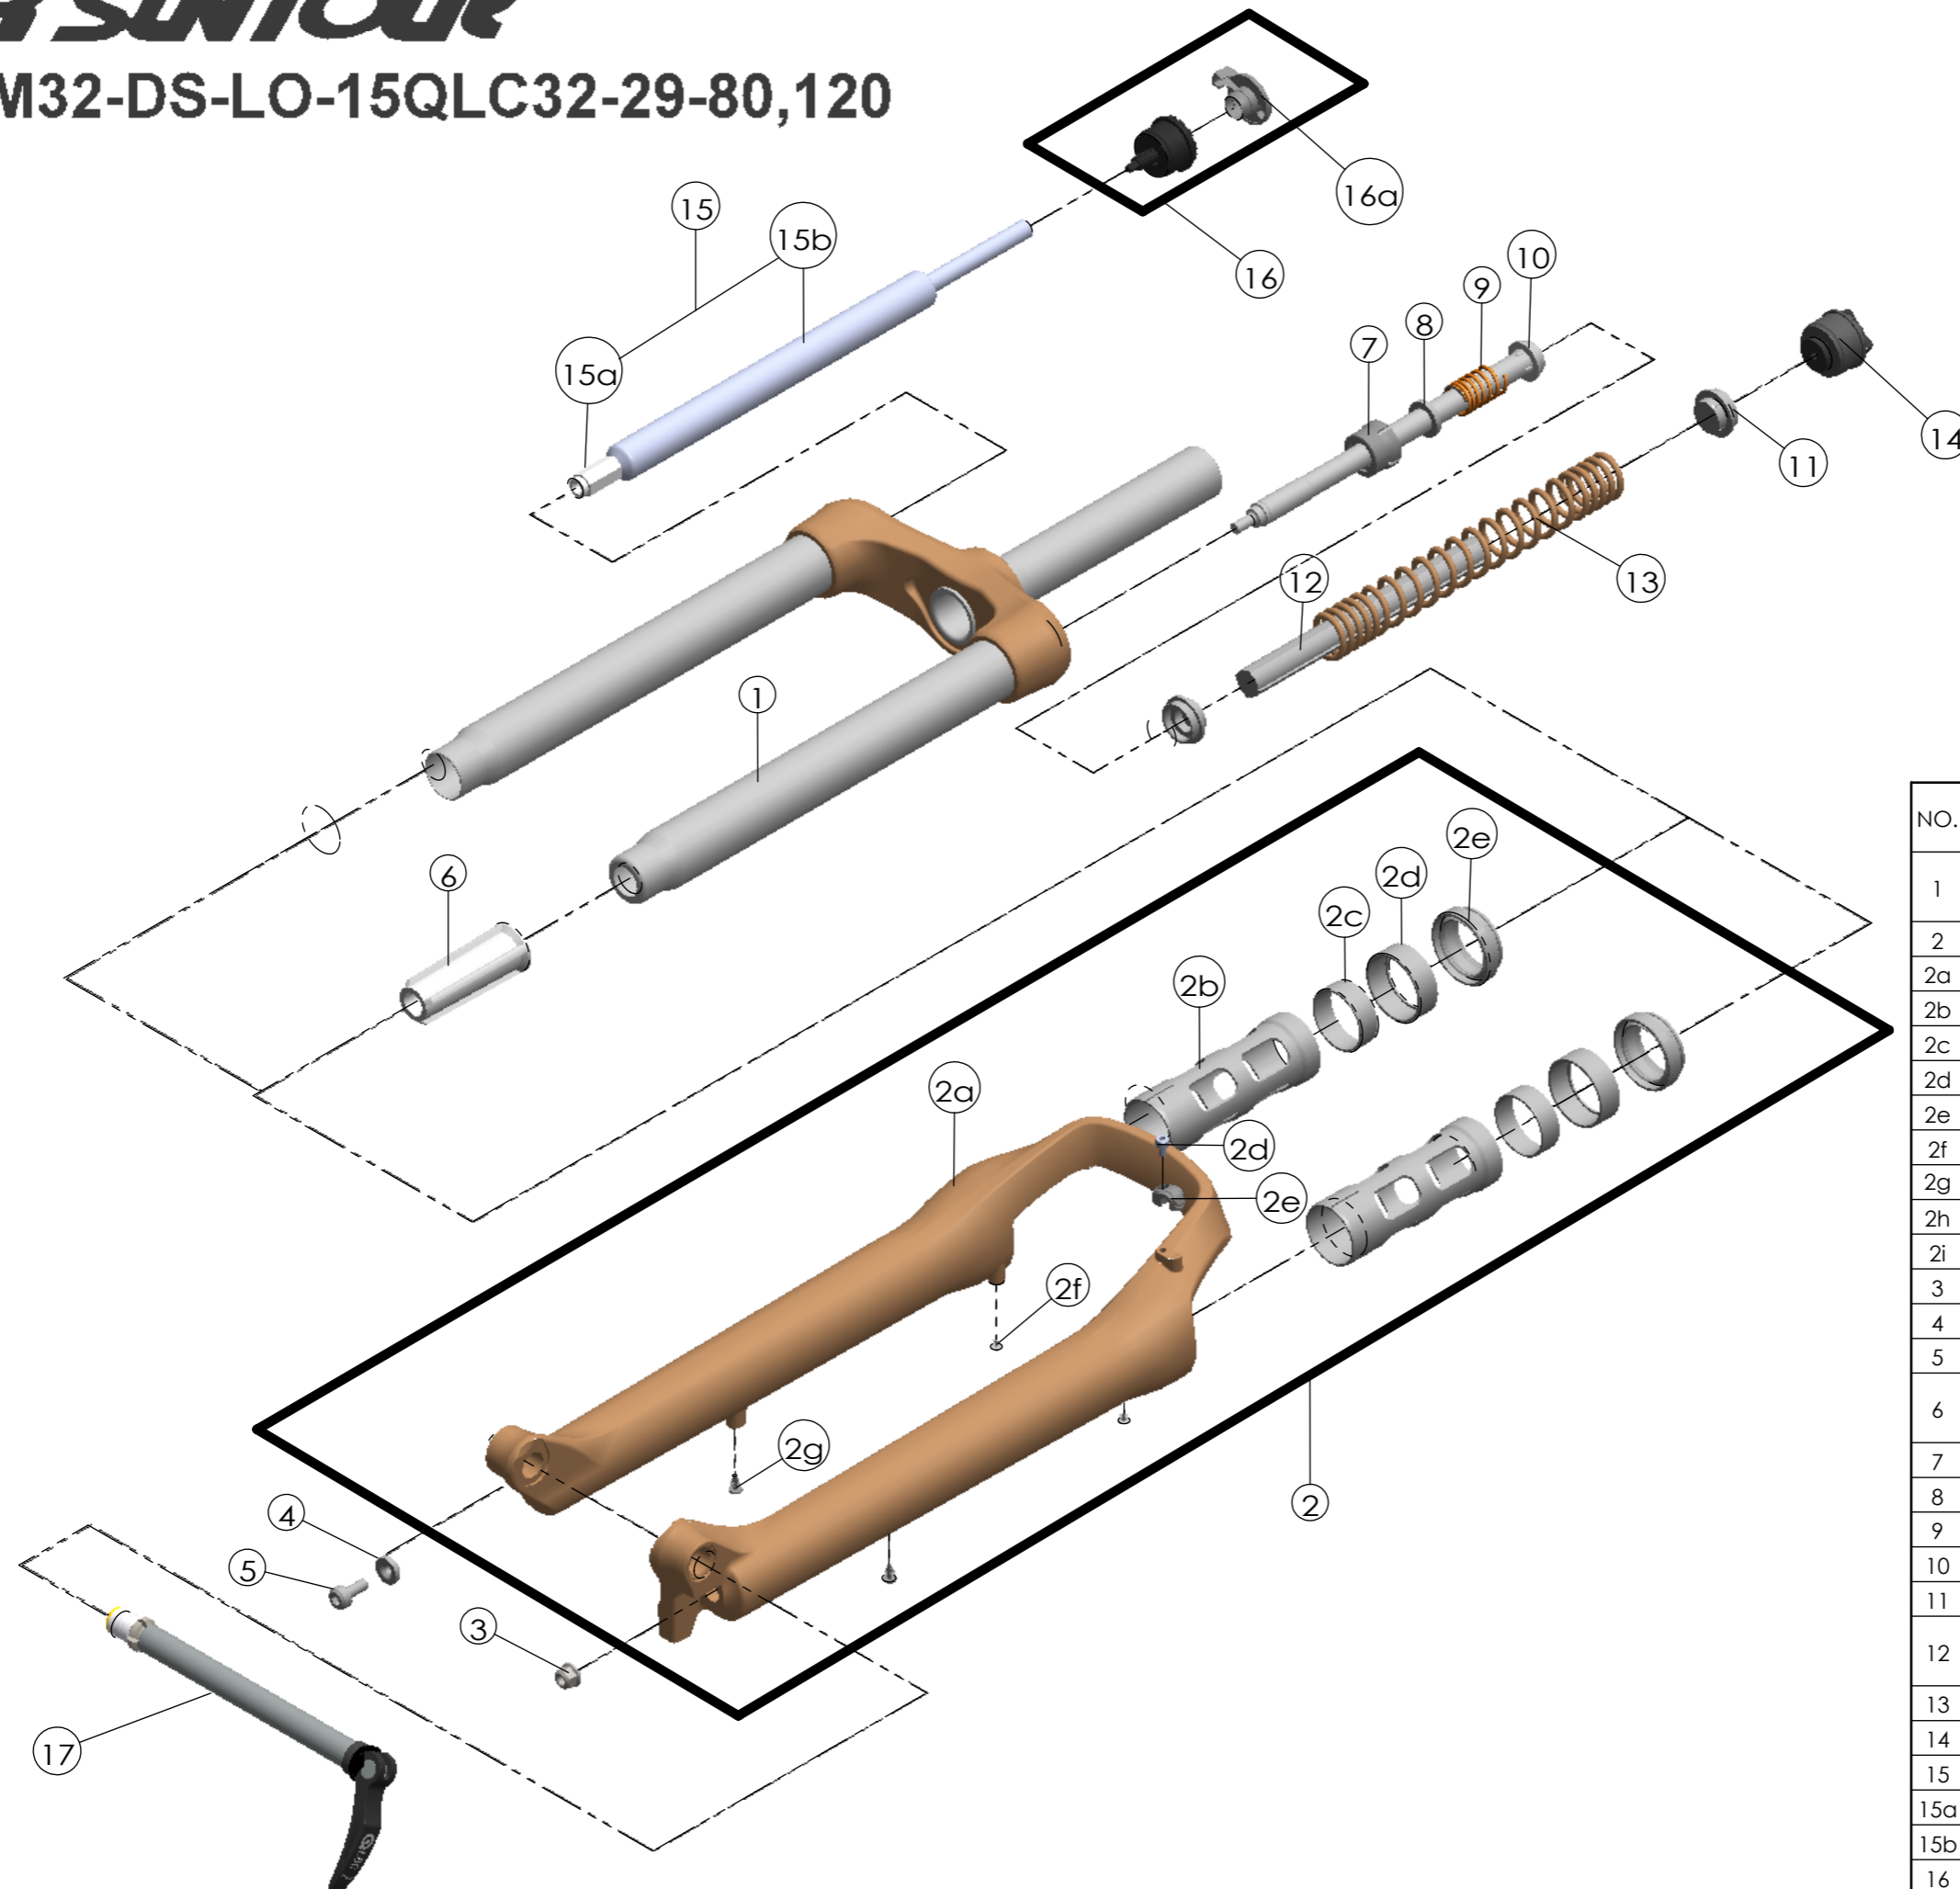

Date	2016.11.29	Version	3
Amended	2017.7.6		

NO.	PART NAME	PART CODE	QTY.	
			80	120
1	UPPER ASSY	FKZ098-02	1	-
		FKZ098-04	-	1
2	BOTTOM CASE ASSY	FKZ099-10	1	1
2a	BOTTOM CASE	FPB440	1	1
2b	SLIDER SLEEVE	FEG377	2	2
2c	UPPER BUSH	FEE244	2	2
2d	BUSHING SPACE	FEG395	2	2
2e	DUST SEAL	FAA169-20	2	2
2f	MOUNT CAP	FAA199-10	2	2
2g	MOUNT CAP	FAA199	2	2
2h	BOLT	FSB153	1	1
2i	HOSE GUIDE	FEG166	1	1
3	FIXING NUT	FSN023	1	1
4	WASHER	FSW025	1	1
5	FIXING BOLT	FSB070	1	1
6	BOTTOM STOPPER	FEE959-00	1	-
		FEP806-30	-	1
7	FORK NOSE	FEE805	1	1
8	REBOUND RUBBER	FEP053	1	1
9	REBOUND SPRING	FEP189-20	1	1
10	SUPPORT TUBE	FEG175	1	1
11	SPRING GUIDE	FEE434-10	2	2
		FEP759	1	-
12	MAIN SPRING	FEP758	-	1
		FEP320-10	1	1
13	DAMPER	FEP320-10	1	1
14	ADJUST SYSTEM	FKE009-21	1	1
15	DAMPER UNIT	FUN006-27	1	1
15a	DAMPER BODY	FUN006-20	1	1
15b	SUPPORT TUBE	FEE314-10	1	1
16	LO ADJUST SYSTEM	FKE028-38	1	1
16a	LO KNOB	FEG426	1	1
17	15QLC32 AXLE SET	FKA069-25	1	1