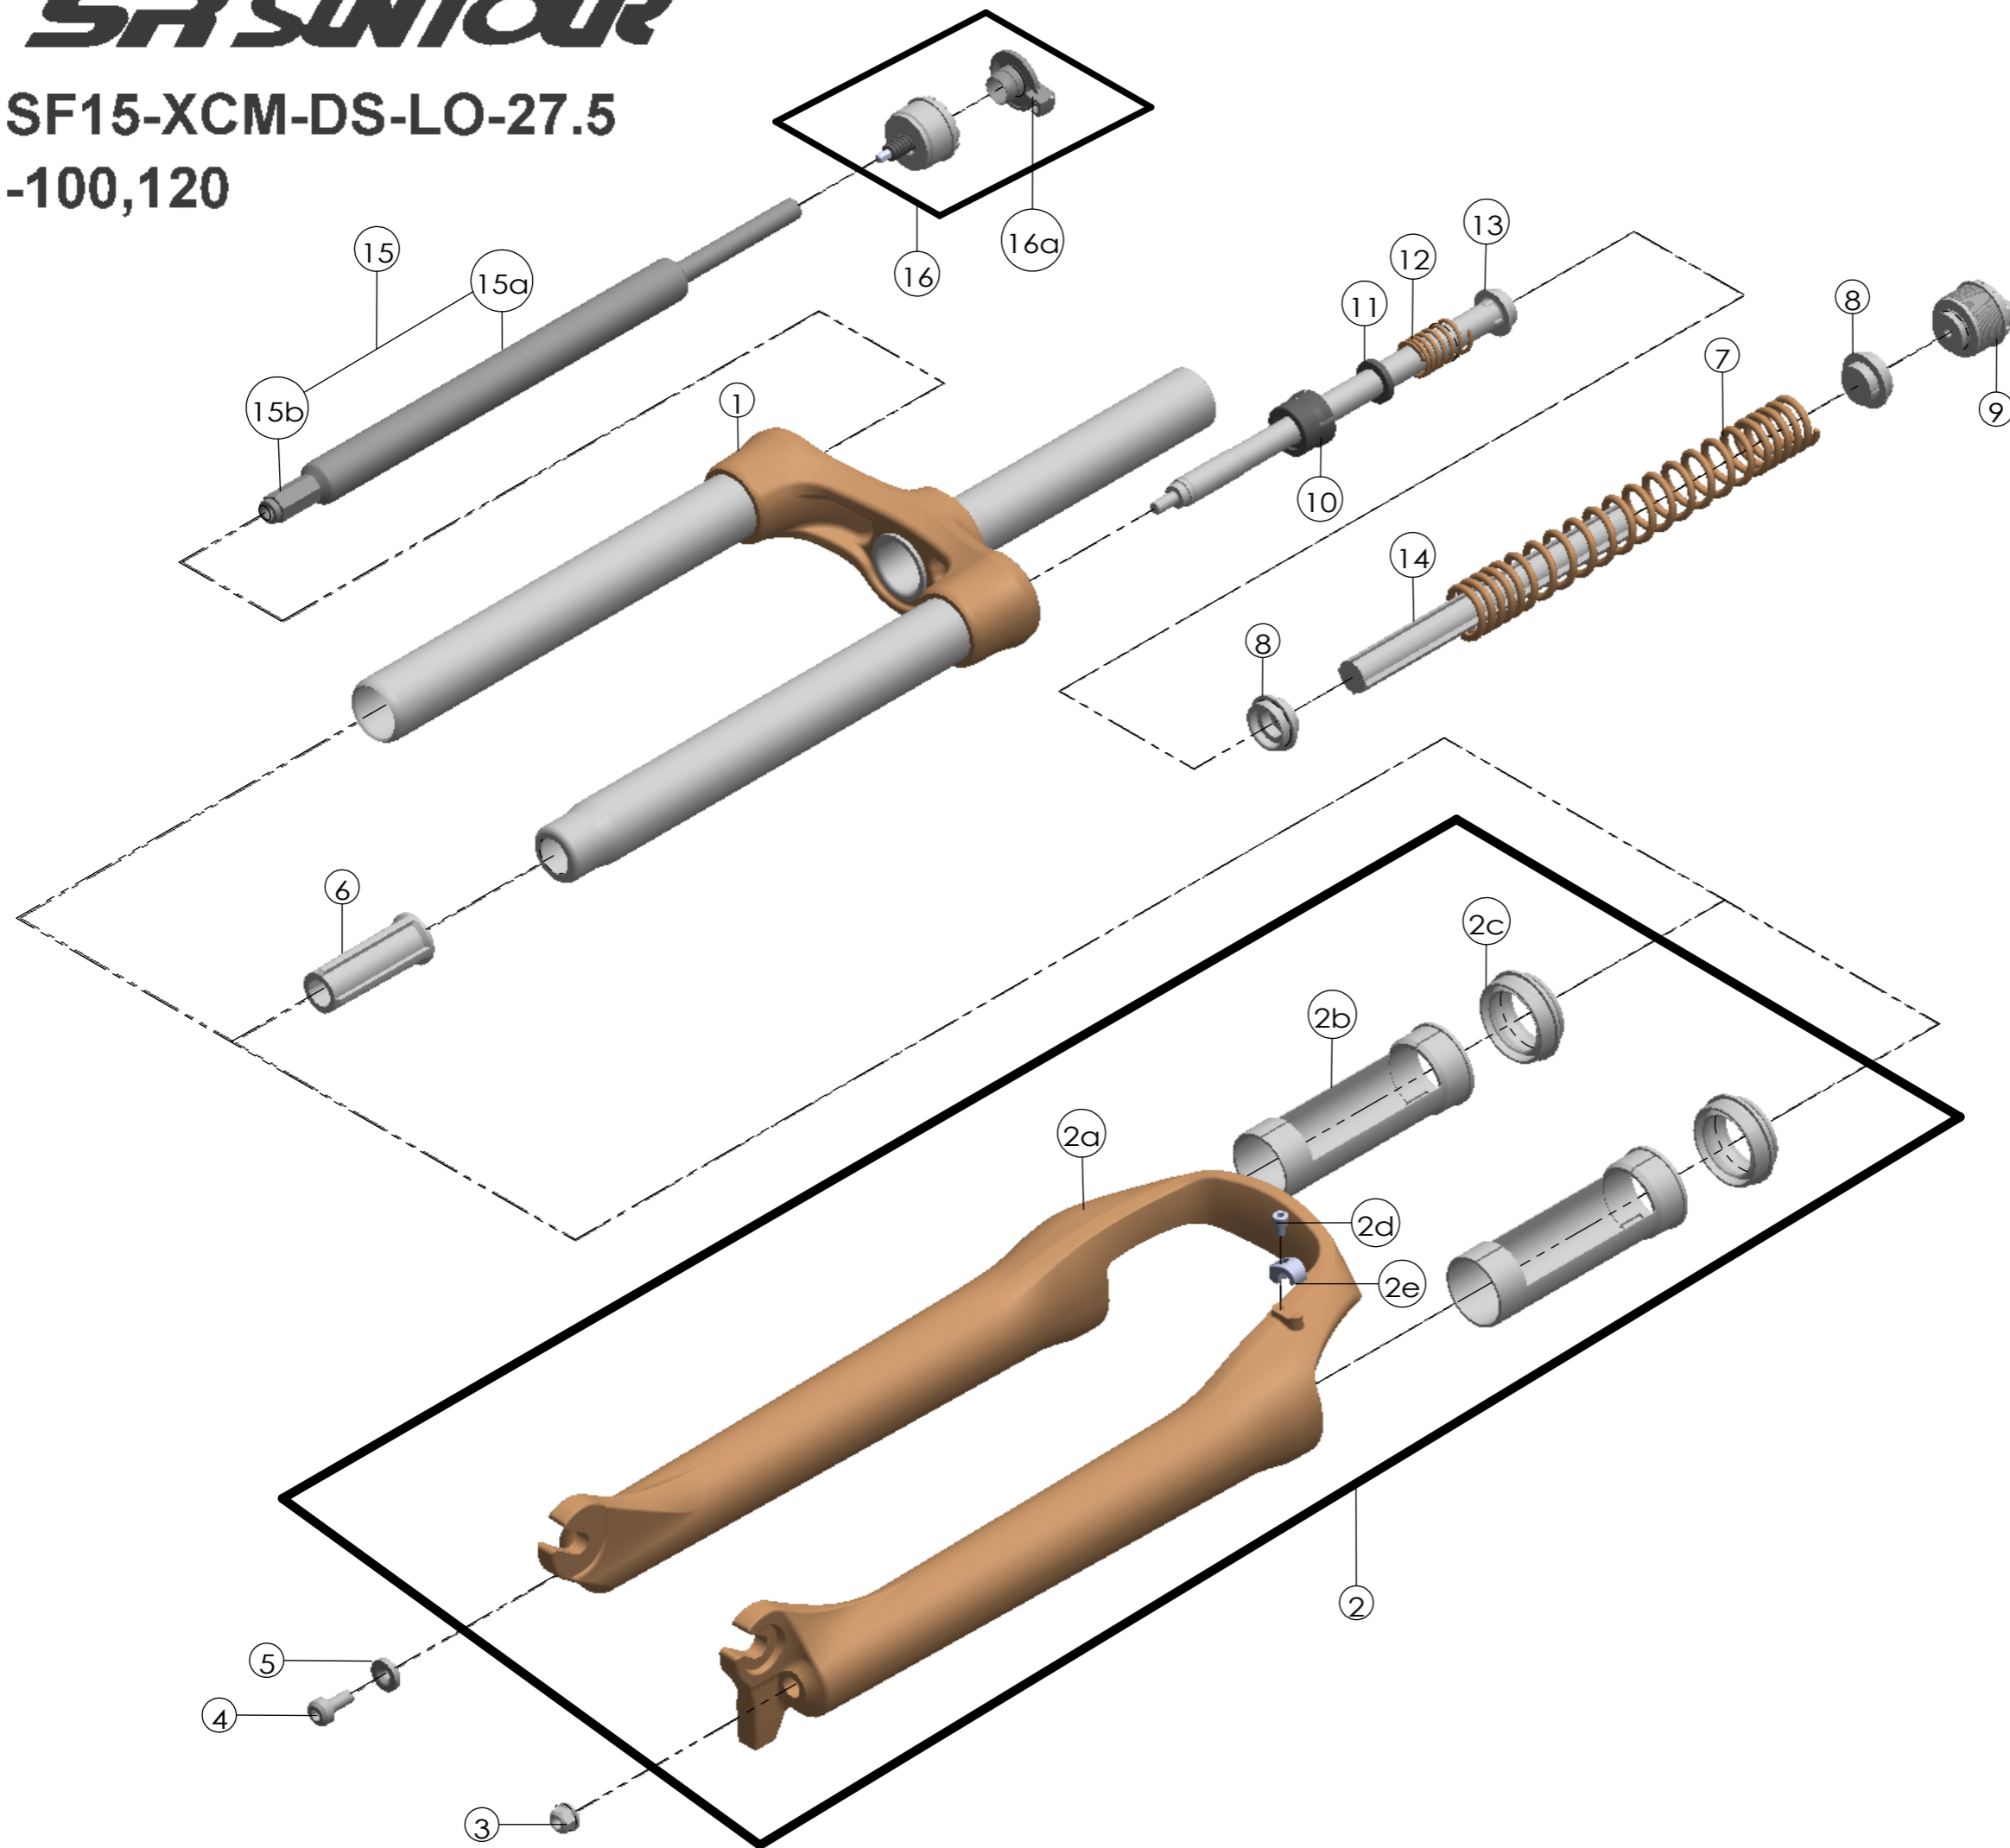

SF SUNTOUR

SF15-XCM-DS-LO-27.5 -100,120

Date	2014.2.19	Version	3
Amended	2017.7.5		

NO.	PART NAME	PART CODE	QTY.	
			100	120
1	UPPER ASSY	FKZ029-05	1	-
		FKZ029-06	-	1
2	BOTTOM CASE ASSY	FKZ059-10	1	1
2a	BOTTOM CASE	FPB394	1	1
2b	SLIDER SLEEVE	FEE785	2	2
2c	DUST SEAL	FAA070-10	2	2
2d	BOLT	FSB153	1	1
2e	HOSE GUIDE	FEG166	1	1
3	FIXING NUT	FSN023	1	1
4	FIXING BOLT	FSB070	1	1
5	WASHER	FSW025	1	1
6	SUPPORT TUBE	FEE806-40	1	-
		FEE806-30	-	1
7	MAIN SPRING	FEP438	1	-
		FEP447	-	1
8	SPRING GUIDE	FEE434-10	2	-
		FEE434-20	-	2
9	ADJUST SYSTEM	FKE009-11	1	1
10	FORK NOSE	FEE805	1	1
11	REBOUND RUBBER	FEP053	1	1
12	REBOUND SPRING	FEP189-20	1	1
13	SUPPORT TUBE	FEG175	1	1
14	DAMPER	FEP320-20	1	-
		FEP322-20	-	1
15	DAMPER UNIT	FUN006-27	1	-
		FUN006-29	-	1
15a	DAMPER BODY	FUN006-20	1	1
		FEE314-10	1	-
15b	SUPPORT TUBE	FEE314-12	-	1
		FEE314-10	1	-
16	LO ADJUST SYSTEM	FKE028-28	1	1
16a	LO KNOB	FEG426	1	1