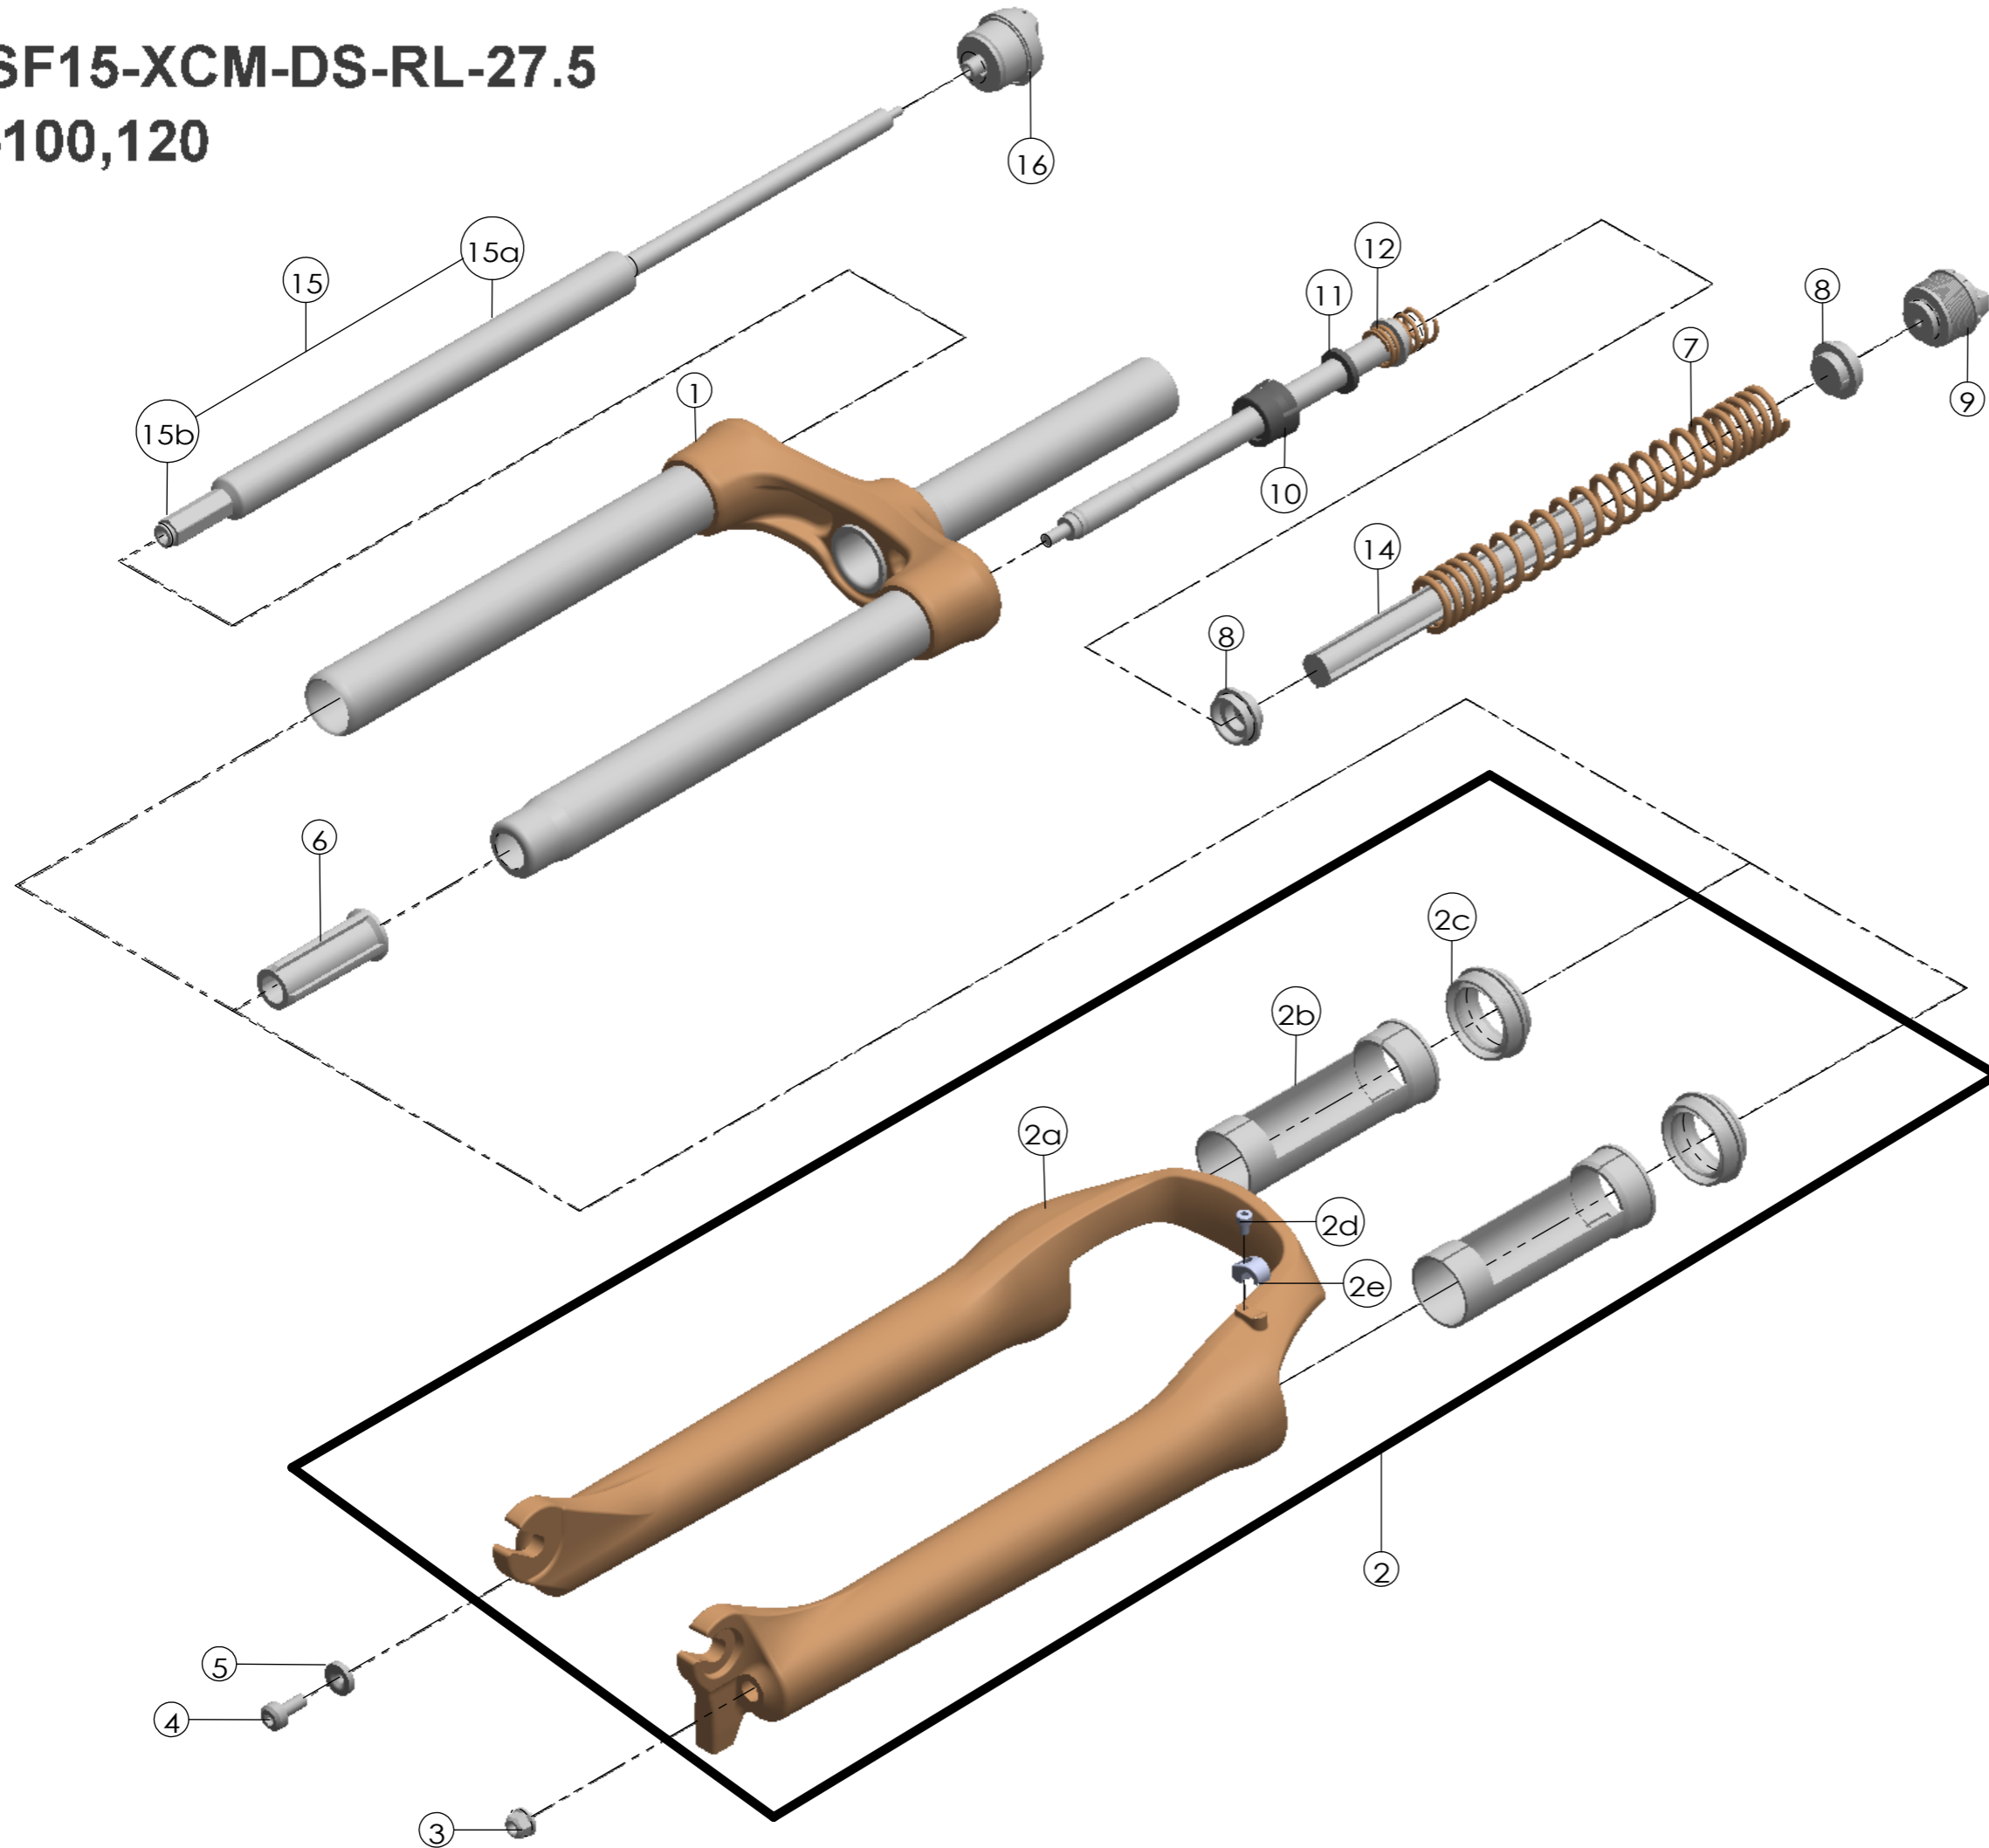

SF15-XCM-DS-RL-27.5 -100,120

Date	2014.2.19	Version	3
Amended	2017.04.05		

NO.	PART NAME	PART CODE	QTY.	
			100	120
1	UPPER ASSY	FKZ029-07	1	-
		FKZ029-08	-	1
2	BOTTOM CASE ASSY	FKZ059-10	1	1
2a	BOTTOM CASE	FPB394	1	1
2b	SLIDER SLEEVE	FEE785	2	2
2c	DUST SEAL	FAA070-10	2	2
2d	BOLT	FSB153	1	1
2e	HOSE GUIDE	FEG166	1	1
3	FIXING NUT	FSN023	1	1
4	FIXING BOLT	FSB070	1	1
5	WASHER	FSW025	1	1
6	SUPPORT TUBE	FEE806-40	1	-
		FEE806-30	-	1
7	MAIN SPRING	FEP438	1	-
		FEP447	-	1
8	SPRING GUIDE	FEE434-10	2	-
		FEE434-20	-	2
9	ADJUST SYSTEM	FKE009-11	1	1
10	FORK NOSE	FEE805	1	1
11	REBOUND RUBBER	FEP053	1	1
12	REBOUND SPRING	FEP189-20	1	1
13	SUPPORT TUBE	FEG175	1	1
14	DAMPER	FEP320-20	1	-
		FEP322-20	-	1
15	DAMPER UNIT	FUN015-09	1	1
15a	DAMPER BODY	FUN015-00	1	1
15b	SUPPORT TUBE	FEE314-15	1	1
16	REMOTE SPEED LOCK ASSY	FKE310-10	1	1