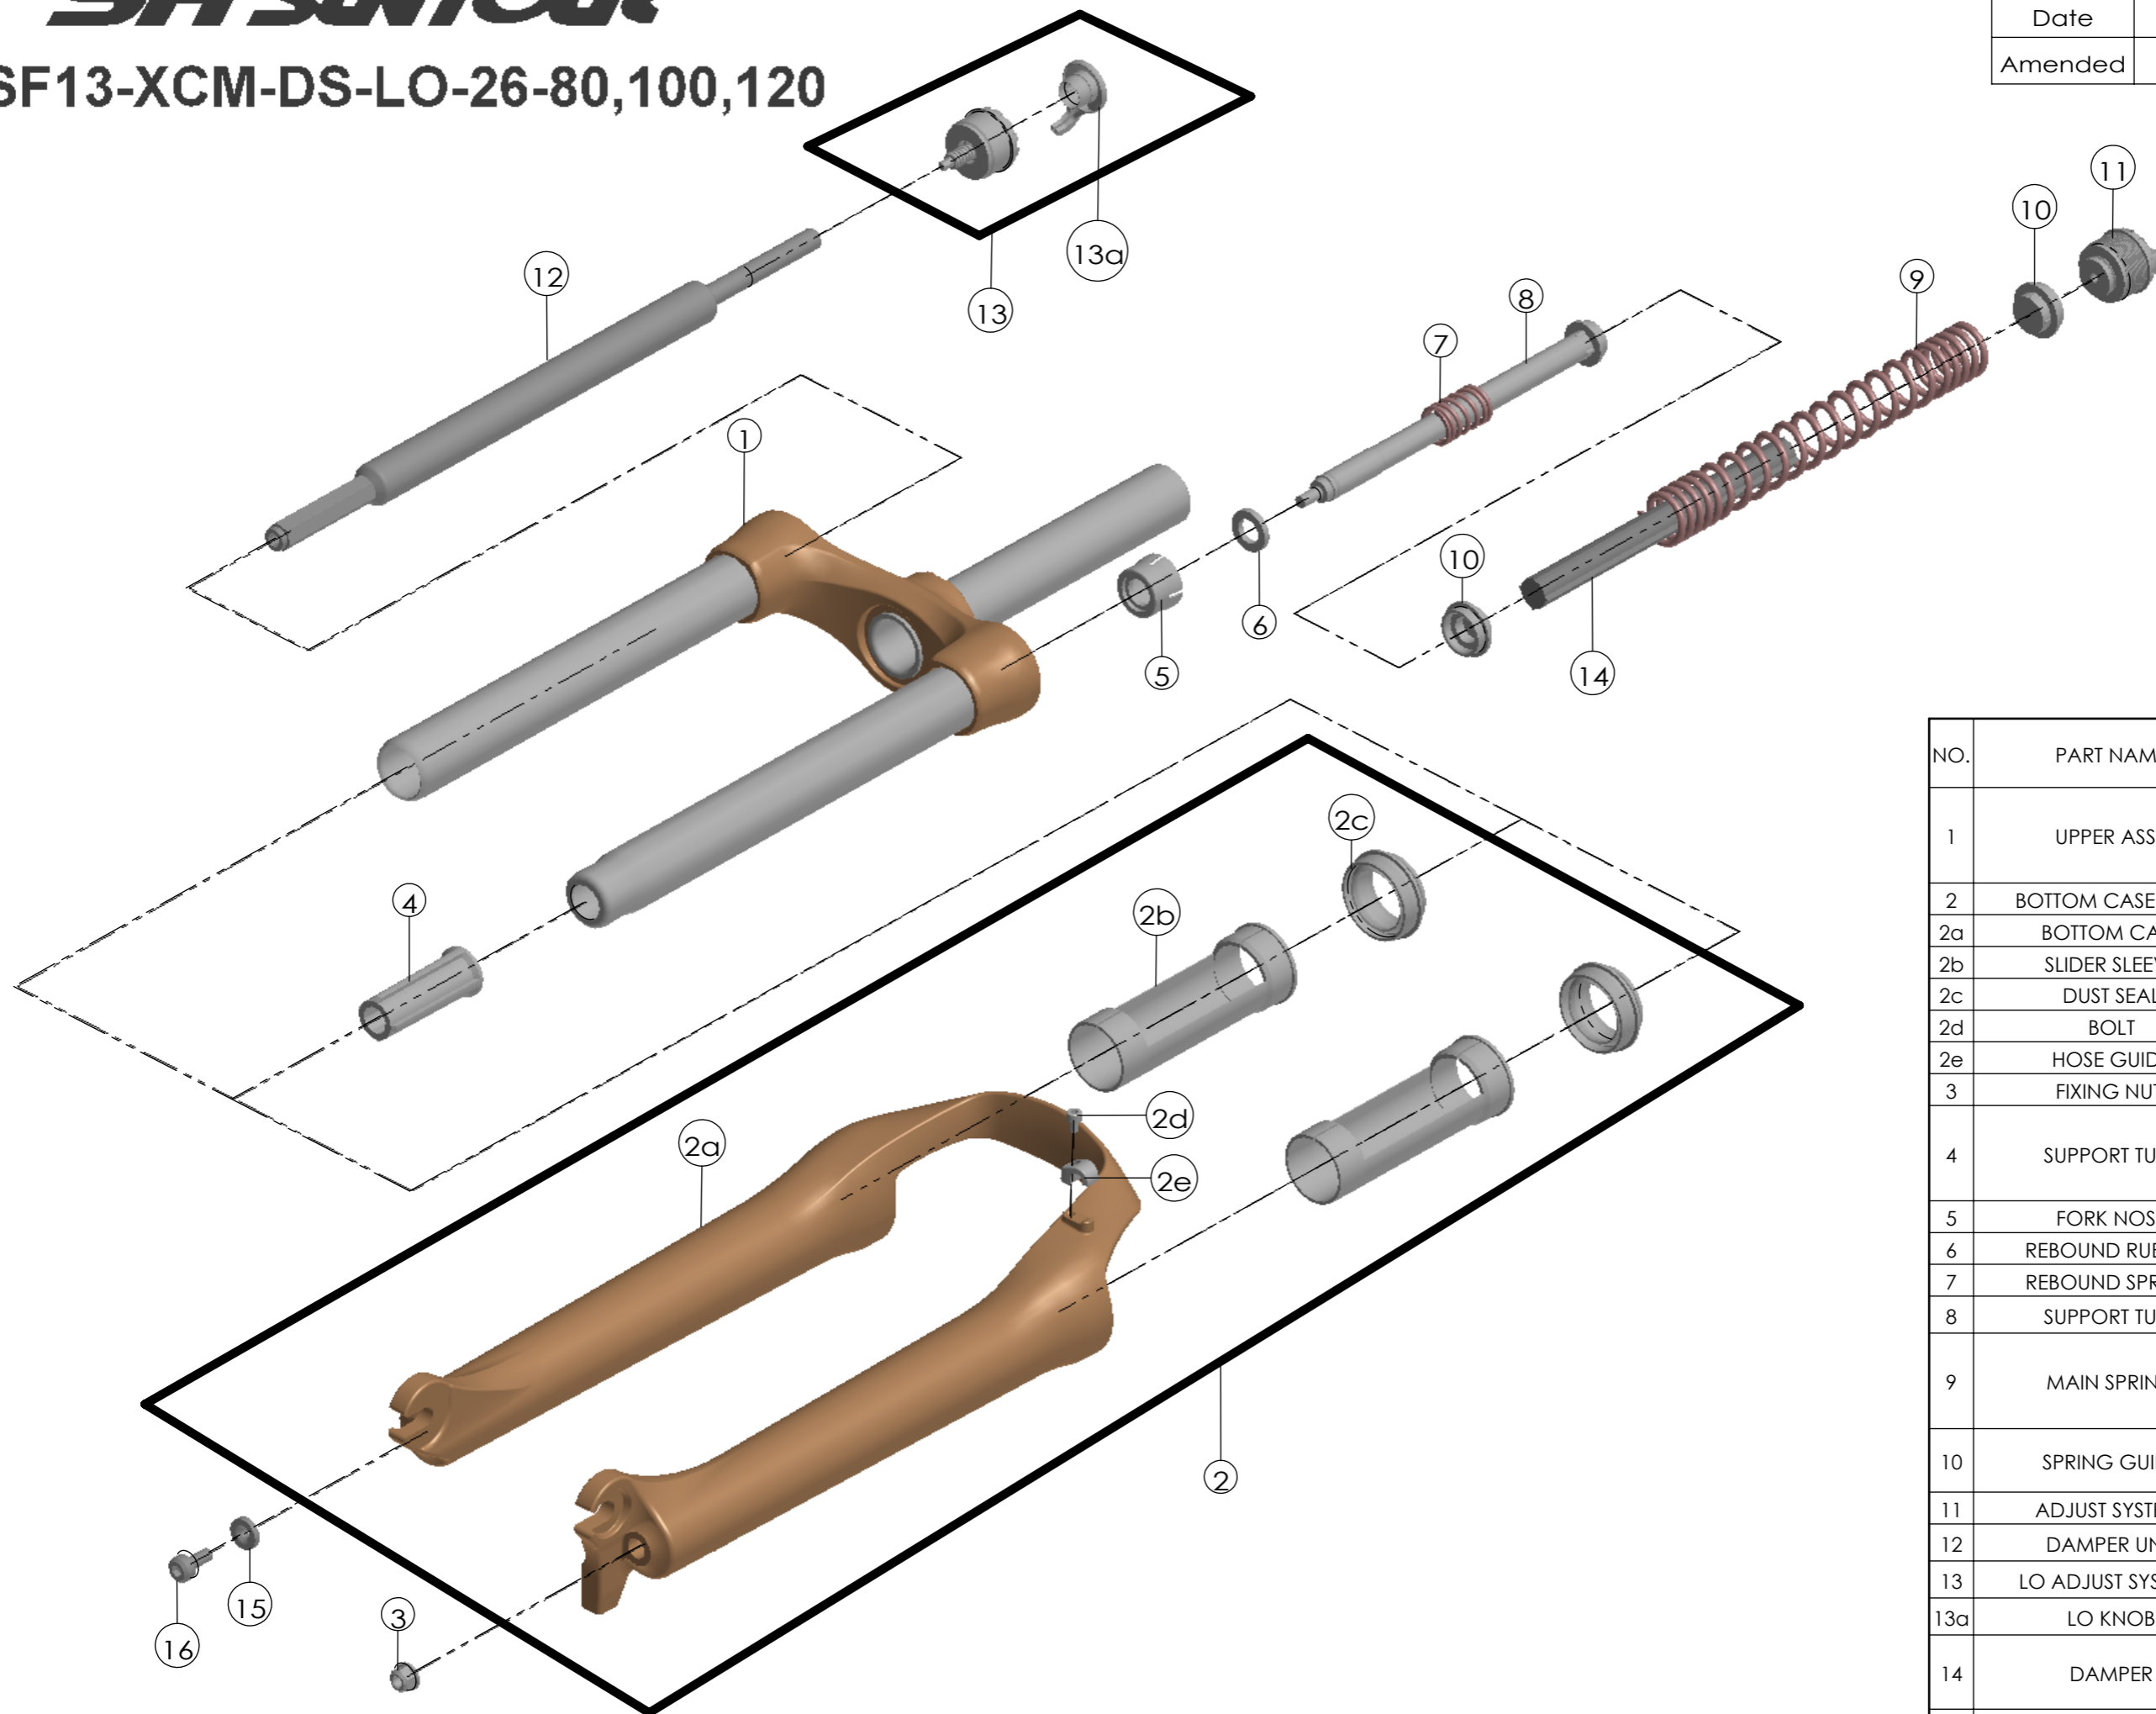

Date	2013.10.7	Version	1
Amended			

NO.	PART NAME	PART CODE	QTY.		
			80	100	120
1	UPPER ASSY	FKZ023-05	1	-	-
		FKZ023-06	-	1	-
		FKZ023-07	-	-	1
2	BOTTOM CASE ASSY	FKZ024-10	1	1	1
2a	BOTTOM CASE	FPB341	1	1	1
2b	SLIDER SLEEVE	FEE785	2	2	2
2c	DUST SEAL	FAA070-10	2	2	2
2d	BOLT	FSB153	1	1	1
2e	HOSE GUIDE	FEE797	1	1	1
3	FIXING NUT	FSN023	2	2	2
4	SUPPORT TUBE	FEE806-20	1	-	-
		FEE806-10	-	1	-
		FEE806	-	-	1
5	FORK NOSE	FEE805	1	1	1
6	REBOUND RUBBER	FEP053	1	1	1
7	REBOUND SPRING	FEP189-20	1	1	1
8	SUPPORT TUBE	FEE800	1	1	1
9	MAIN SPRING	FEP439	1	-	-
		FEP438	-	1	-
		FEP447	-	-	1
10	SPRING GUIDE	FEE434-10	2	2	-
		FEE434-20	-	-	2
11	ADJUST SYSTEM	FKE009-11	1	1	1
12	DAMPER UNIT	FUN006-27	1	1	1
13	LO ADJUST SYSTEM	FKE028-26	1	1	1
13a	LO KNOB	FEE288-20	1	1	1
14	DAMPER	FEP320-20	1	1	-
		FEP322-20	-	-	1
15	WASHER	FSW025	1	1	1
16	FIXING BOLT	FSB070	1	1	1