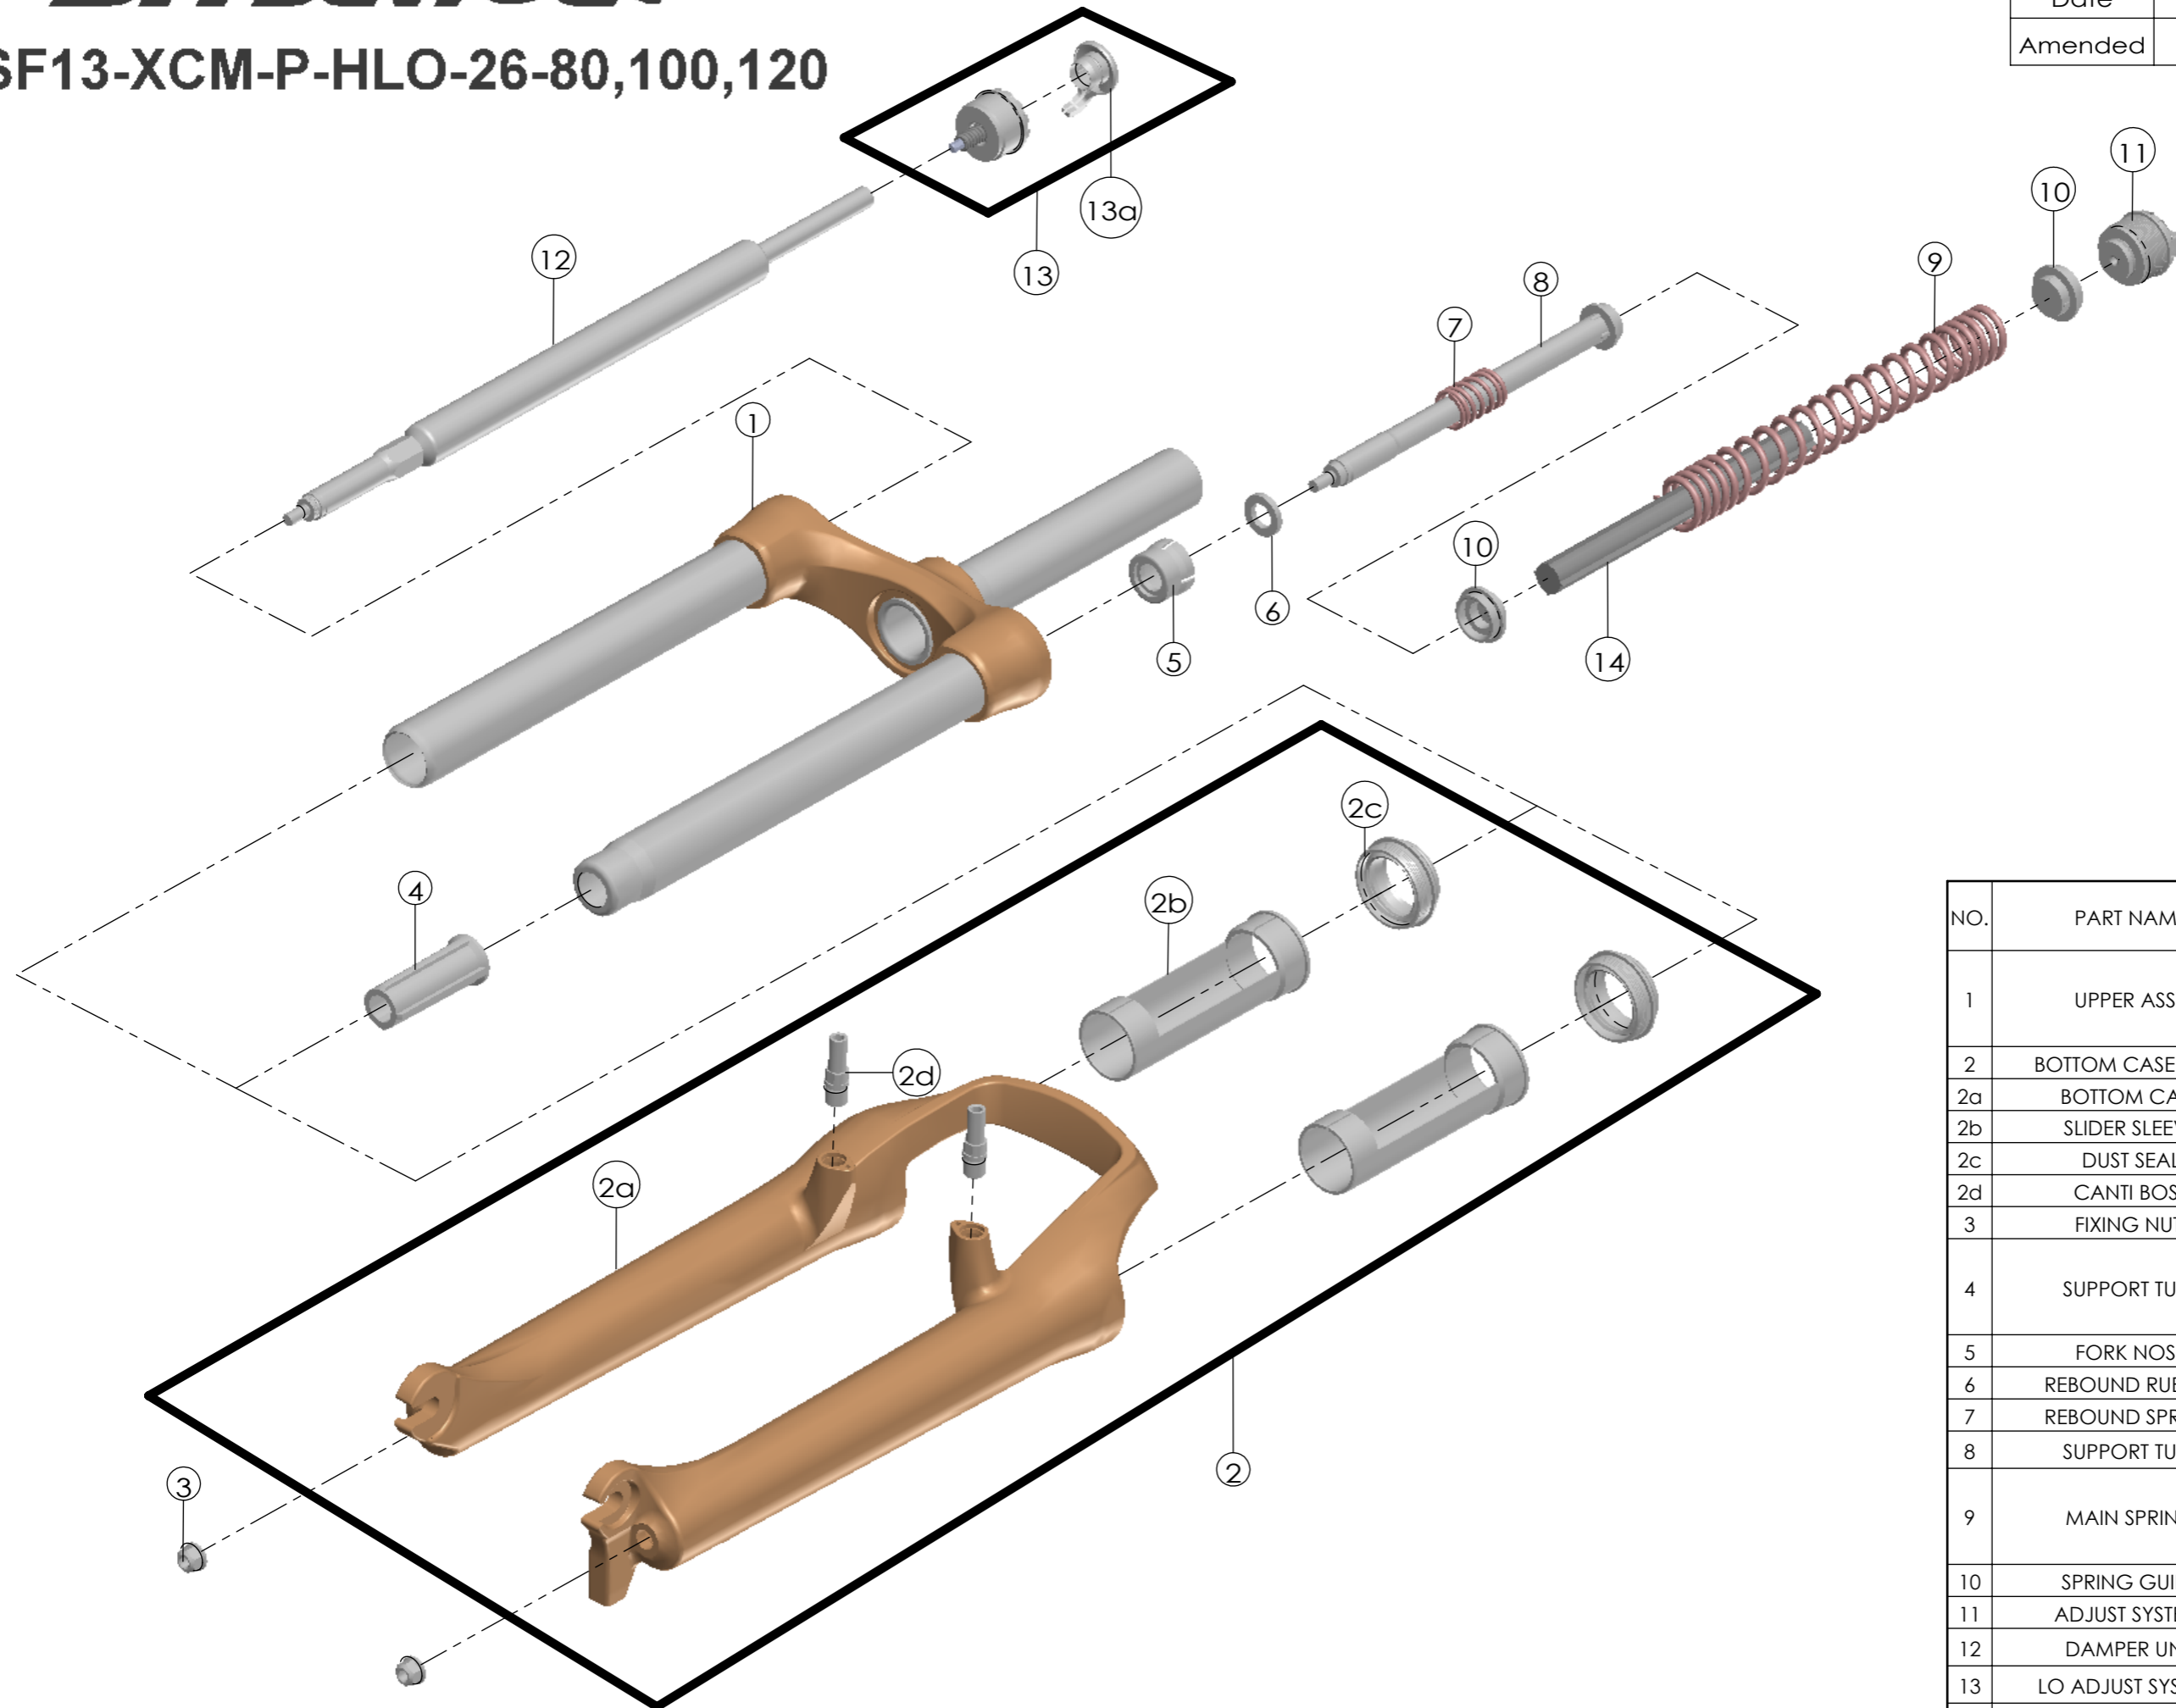

Date	2012.6.7	Version	1
Amended			

NO.	PART NAME	PART CODE	QTY.		
			80	100	120
1	UPPER ASSY	FKZ023-05	1	-	-
		FKZ023-06	-	1	-
		FKZ023-07	-	-	1
2	BOTTOM CASE ASSY	FKZ025-10	1	1	1
2a	BOTTOM CASE	FPB340	1	1	1
2b	SLIDER SLEEVE	FEE785	2	2	2
2c	DUST SEAL	FAA070-10	2	2	2
2d	CANTI BOSS	FSB241-16	2	2	2
3	FIXING NUT	FSN023	2	2	2
4	SUPPORT TUBE	FEE806-20	1	-	-
		FEE806-10	-	1	-
		FEE806	-	-	1
5	FORK NOSE	FEE805	1	1	1
6	REBOUND RUBBER	FEP053	1	1	1
7	REBOUND SPRING	FEP189-20	1	1	1
8	SUPPORT TUBE	FEE800	1	1	1
9	MAIN SPRING	FEP449	1	-	-
		FEP448	-	1	-
		FEP447	-	-	1
10	SPRING GUIDE	FEE434-20	2	2	2
11	ADJUST SYSTEM	FKE009-11	1	1	1
12	DAMPER UNIT	FUN050-11	1	1	1
13	LO ADJUST SYSTEM	FKE028-26	1	1	1
13a	LO KNOB	FEE288-20	1	1	1
14	DAMPER	FEP320-20	1	1	1