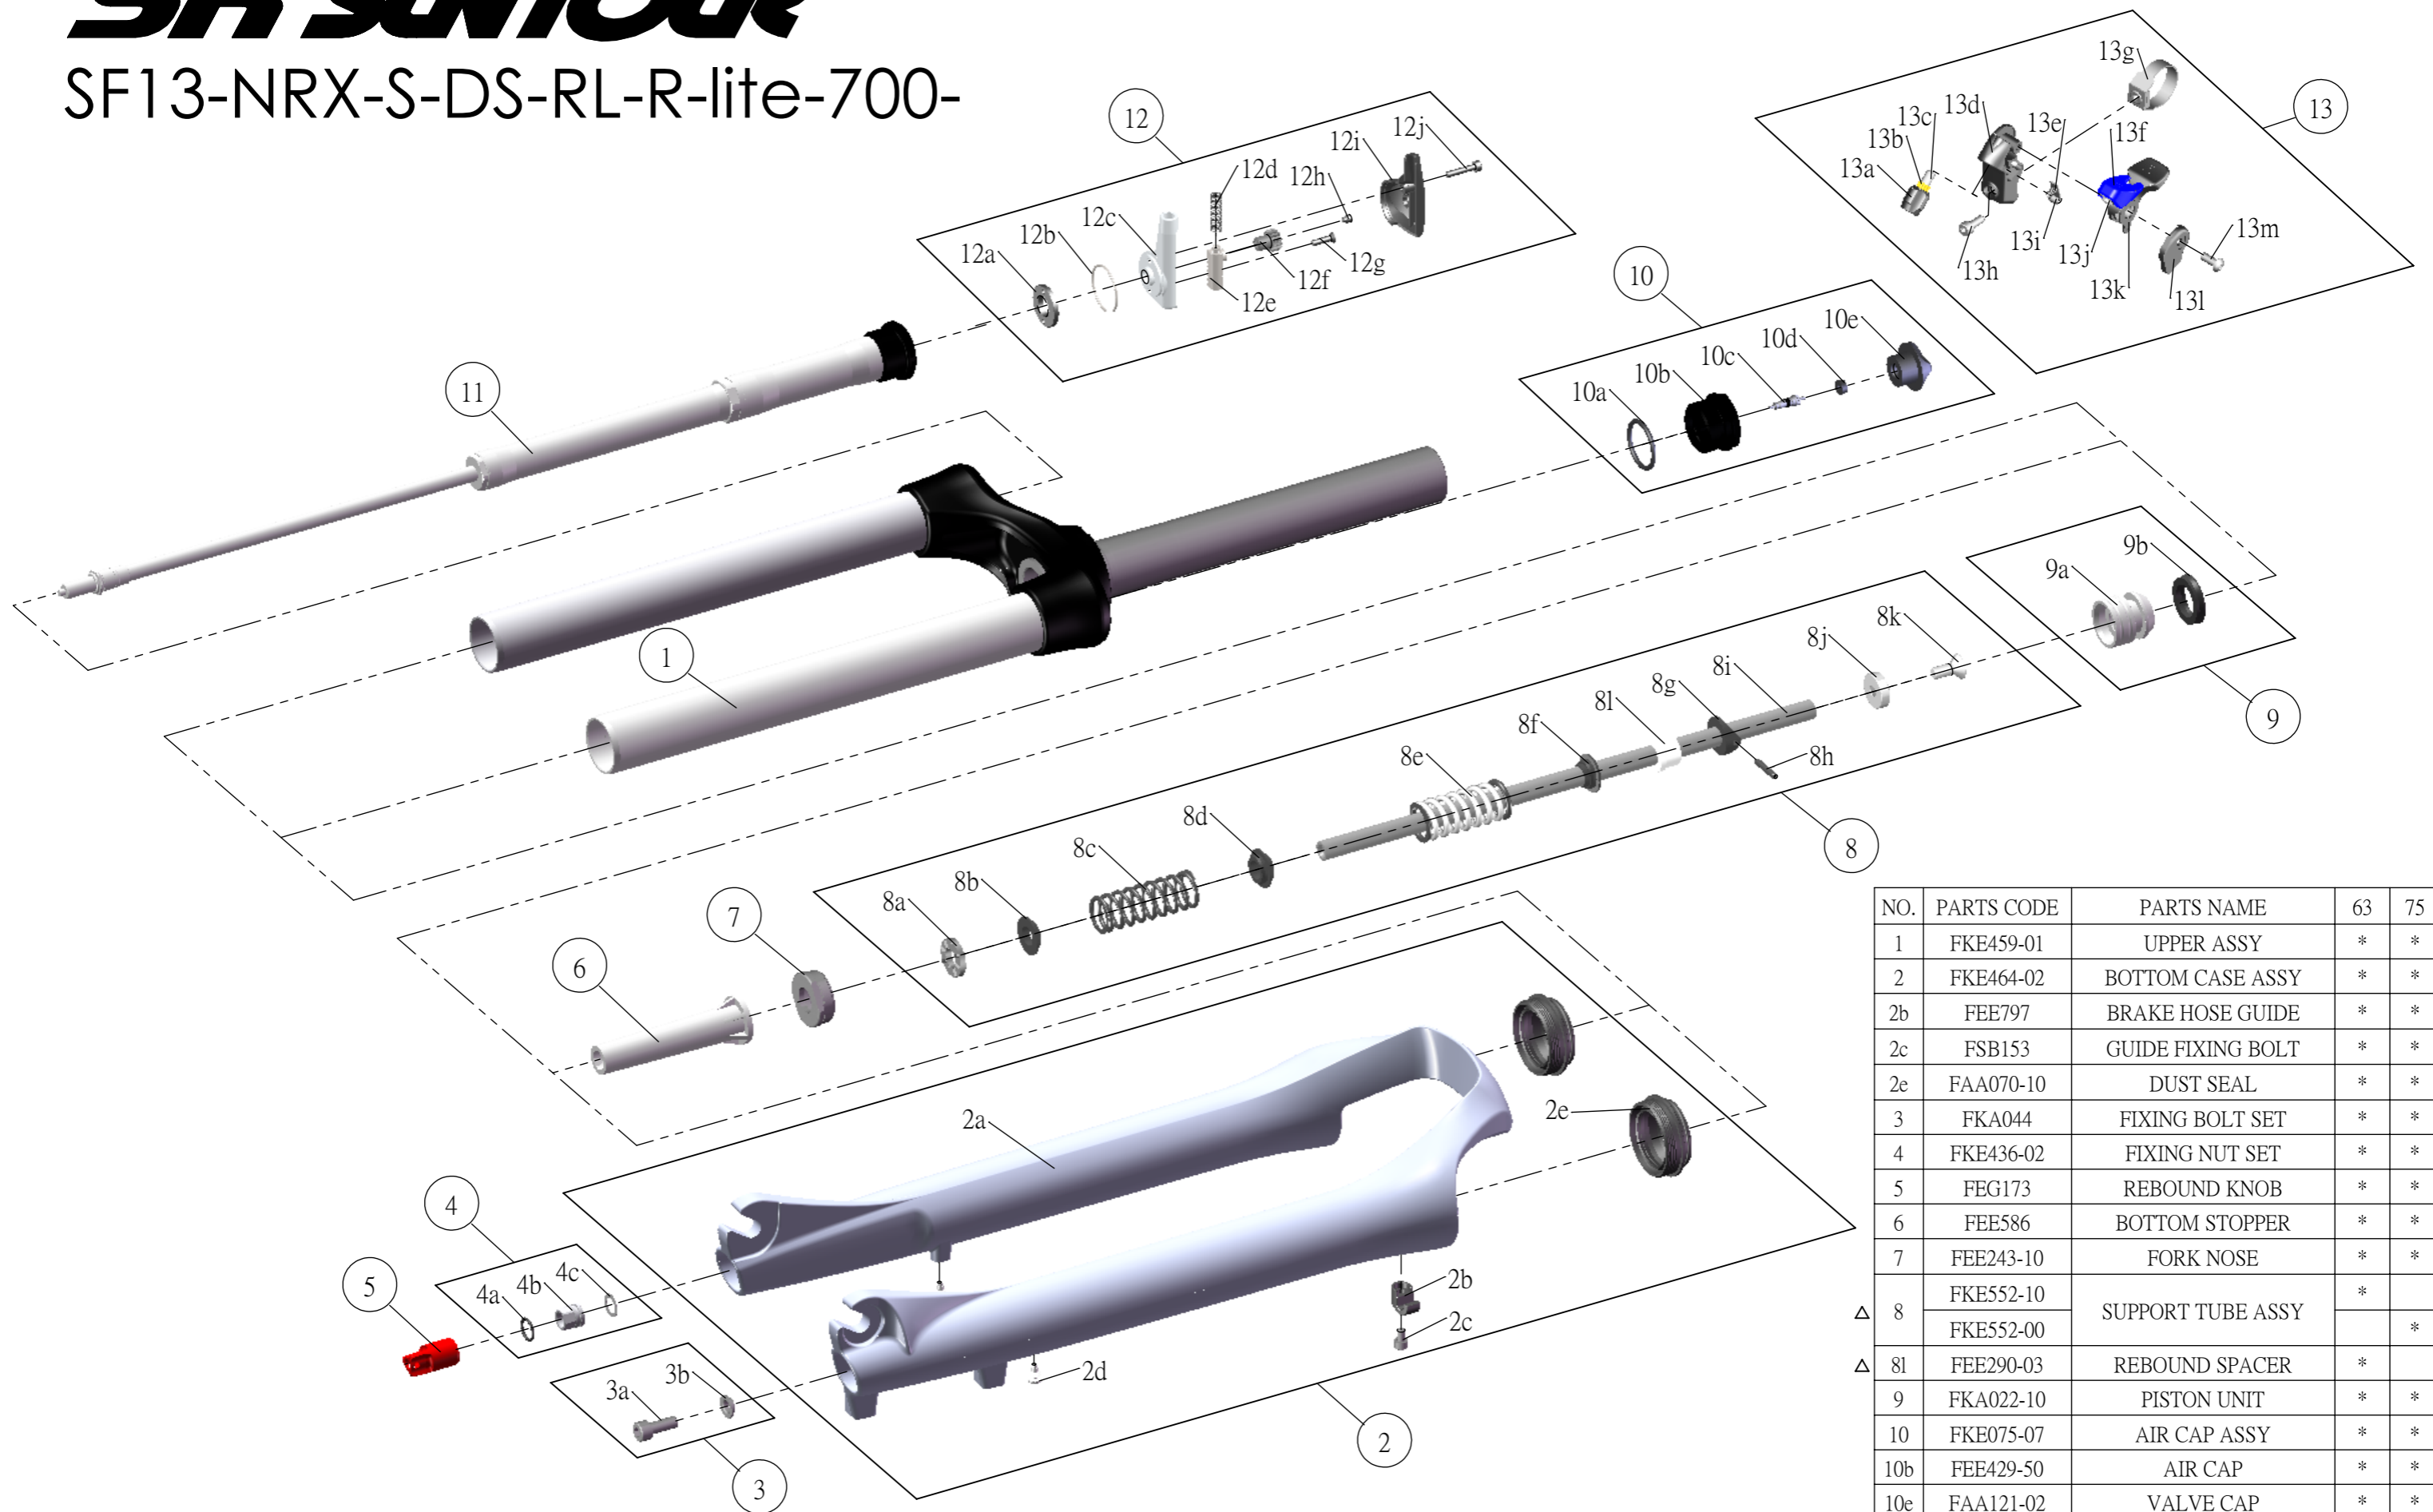

SUNTOUR

SF13-NRX-S-DS-RL-R-lite-700-

NO.	PARTS CODE	PARTS NAME	63	75	QT
1	FKE459-01	UPPER ASSY	*	*	1
2	FKE464-02	BOTTOM CASE ASSY	*	*	1
2b	FEE797	BRAKE HOSE GUIDE	*	*	1
2c	FSB153	GUIDE FIXING BOLT	*	*	1
2e	FAA070-10	DUST SEAL	*	*	2
3	FKA044	FIXING BOLT SET	*	*	1
4	FKE436-02	FIXING NUT SET	*	*	1
5	FEG173	REBOUND KNOB	*	*	1
6	FEE586	BOTTOM STOPPER	*	*	1
7	FEE243-10	FORK NOSE	*	*	1
△ 8	FKE552-10	SUPPORT TUBE ASSY	*		1
	FKE552-00			*	1
△ 8l	FEE290-03	REBOUND SPACER	*		1
9	FKA022-10	PISTON UNIT	*	*	1
10	FKE075-07	AIR CAP ASSY	*	*	1
10b	FEE429-50	AIR CAP	*	*	1
10e	FAA121-02	VALVE CAP	*	*	1
11	FUN078-00	RL-R UNIT	*	*	1
12	FKE112-01	REMOTE LOCK ASSY	*	*	1
12i	FEE588-02	REMOTE COVER	*	*	1
13	SL9SC-RLO	REMOTE LEVER ASSY	*	*	1