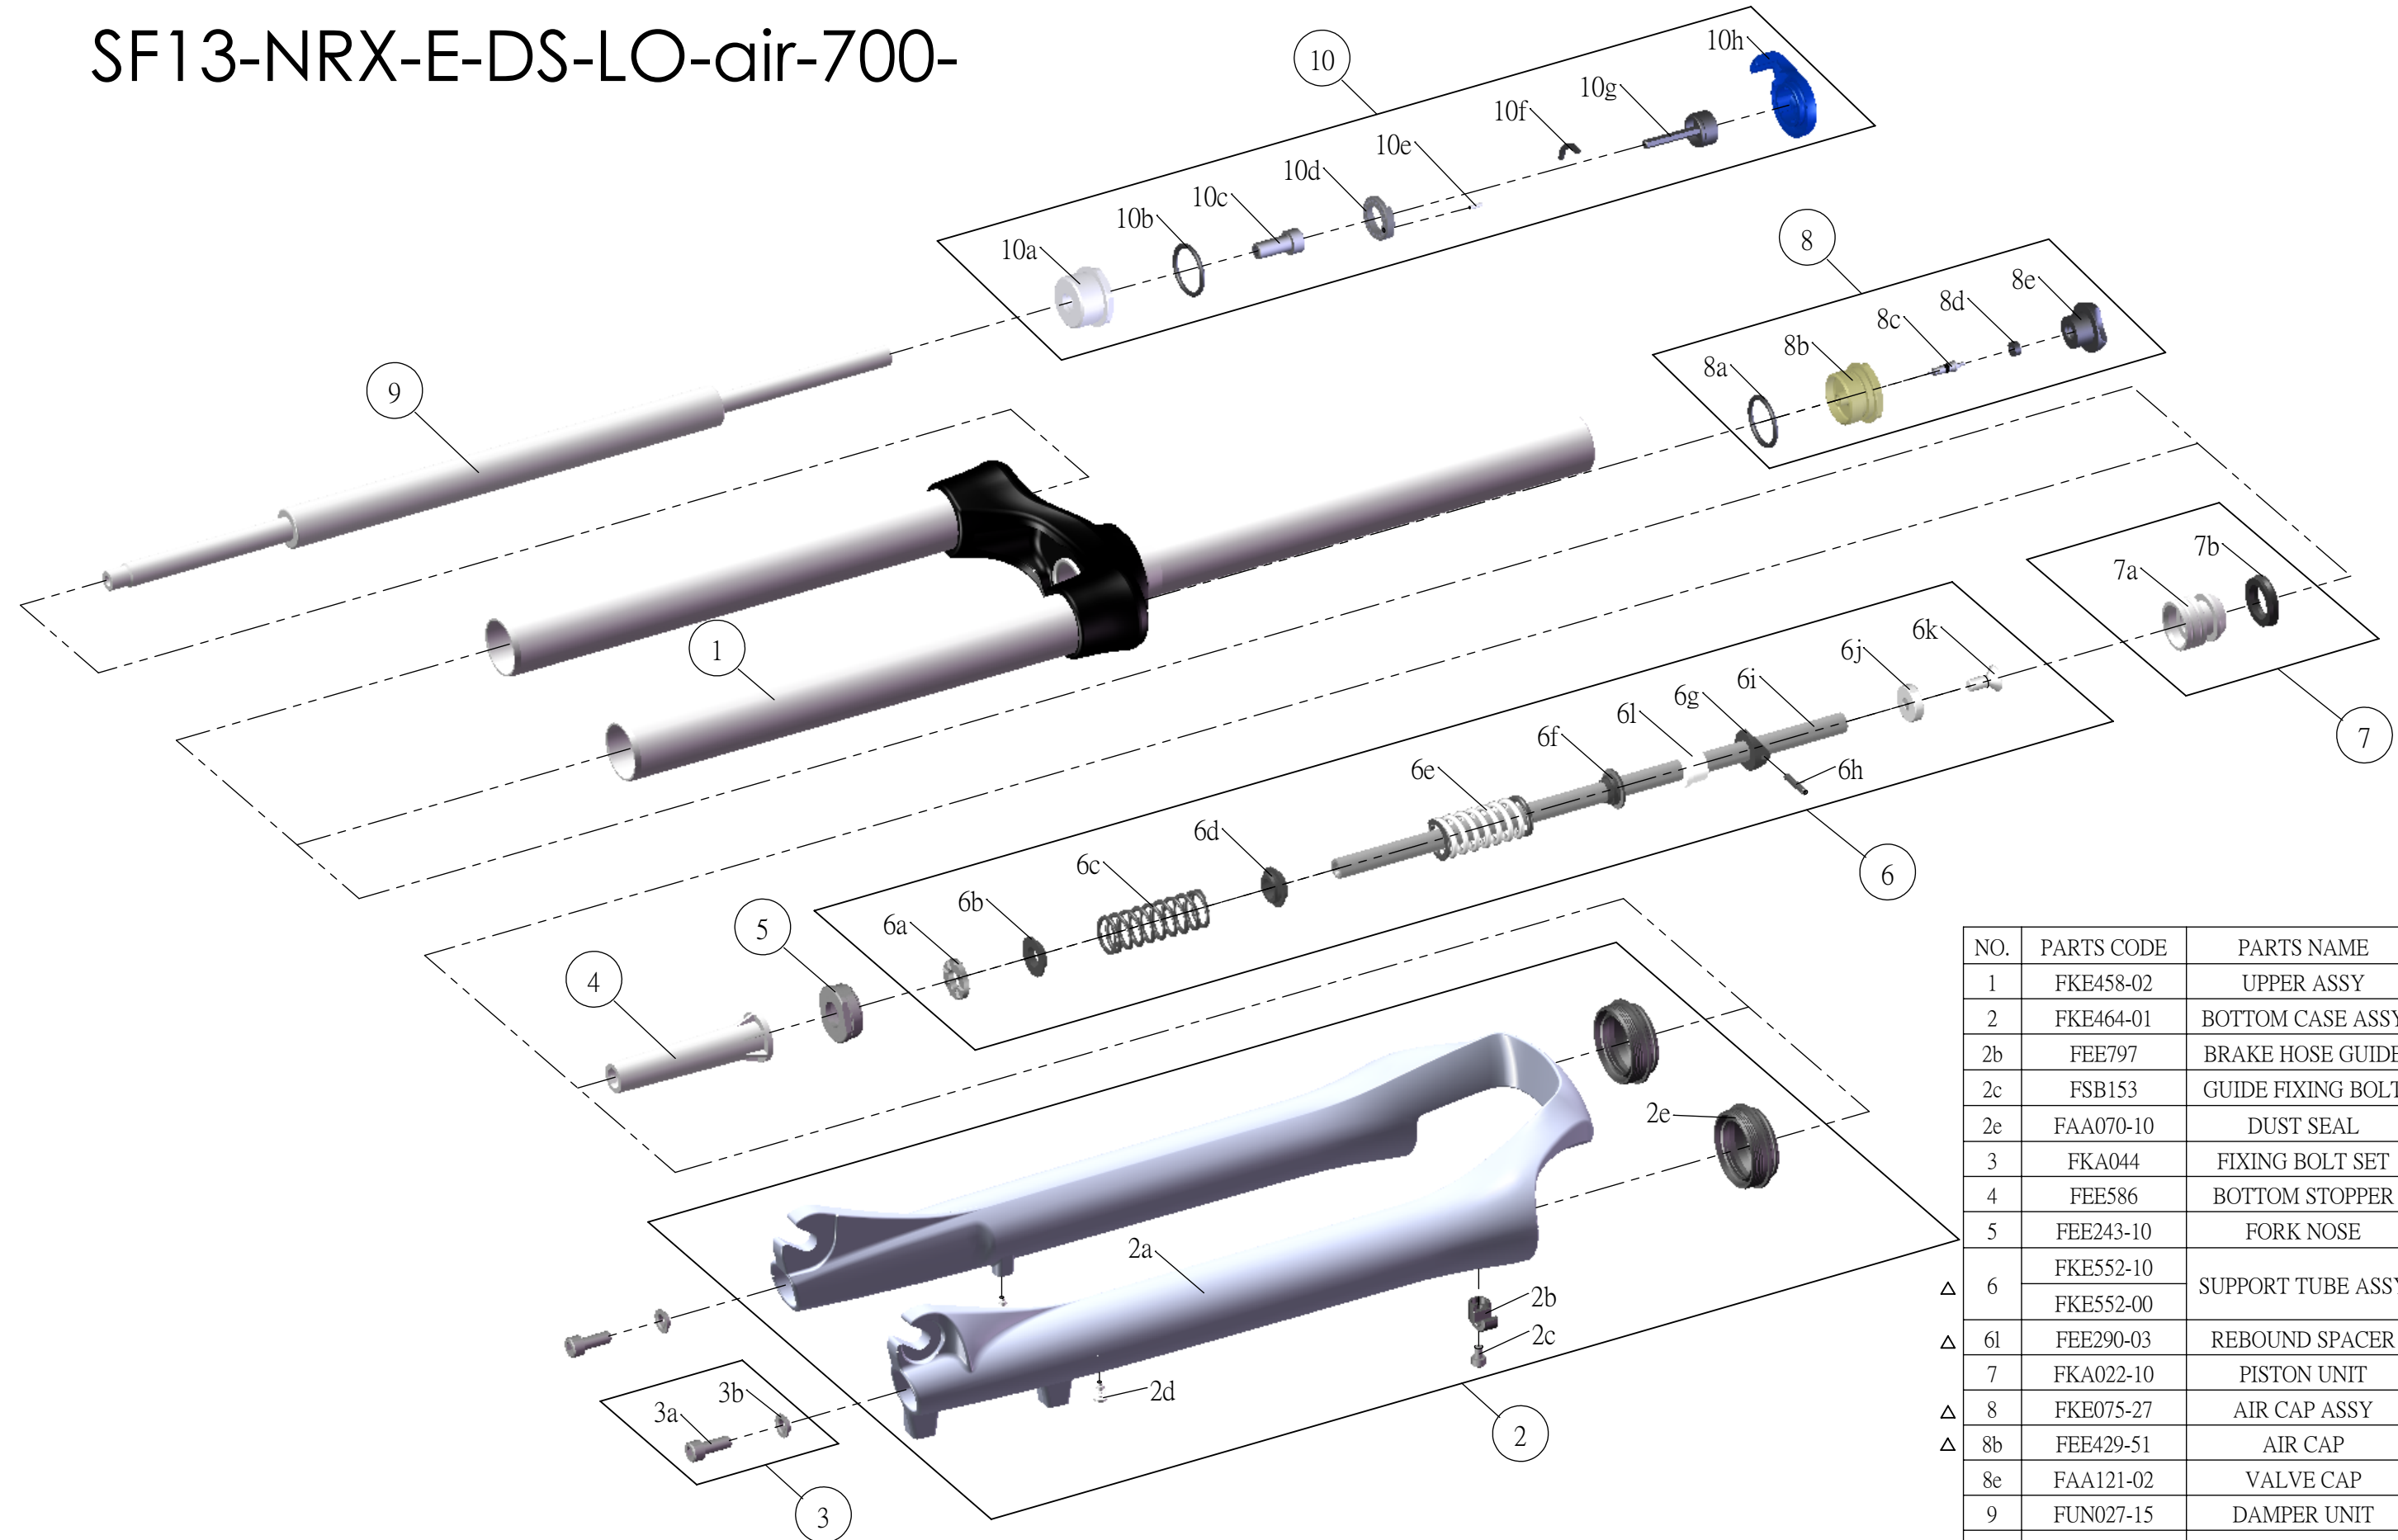

SF SUNTOUR

SF13-NRX-E-DS-LO-air-700-

NO.	PARTS CODE	PARTS NAME	63	75	QT
1	FKE458-02	UPPER ASSY	*	*	1
2	FKE464-01	BOTTOM CASE ASSY	*	*	1
2b	FEE797	BRAKE HOSE GUIDE	*	*	1
2c	FSB153	GUIDE FIXING BOLT	*	*	1
2e	FAA070-10	DUST SEAL	*	*	2
3	FKA044	FIXING BOLT SET	*	*	2
4	FEE586	BOTTOM STOPPER	*	*	1
5	FEE243-10	FORK NOSE	*	*	1
Δ 6	FKE552-10	SUPPORT TUBE ASSY	*		1
	FKE552-00			*	1
Δ 6l	FEE290-03	REBOUND SPACER	*		1
7	FKA022-10	PISTON UNIT	*	*	1
Δ 8	FKE075-27	AIR CAP ASSY	*	*	1
Δ 8b	FEE429-51	AIR CAP	*	*	1
8e	FAA121-02	VALVE CAP	*	*	1
9	FUN027-15	DAMPER UNIT	*	*	1
10	FKE027-74	LO TOP CAP ASSY	*	*	1
10a	FEE260-40	ADJUST CAP	*	*	1
10g	FKA066	ADJUST CORE ASSY	*	*	1
10h	FEE938	LOCKOUT KNOB	*	*	1