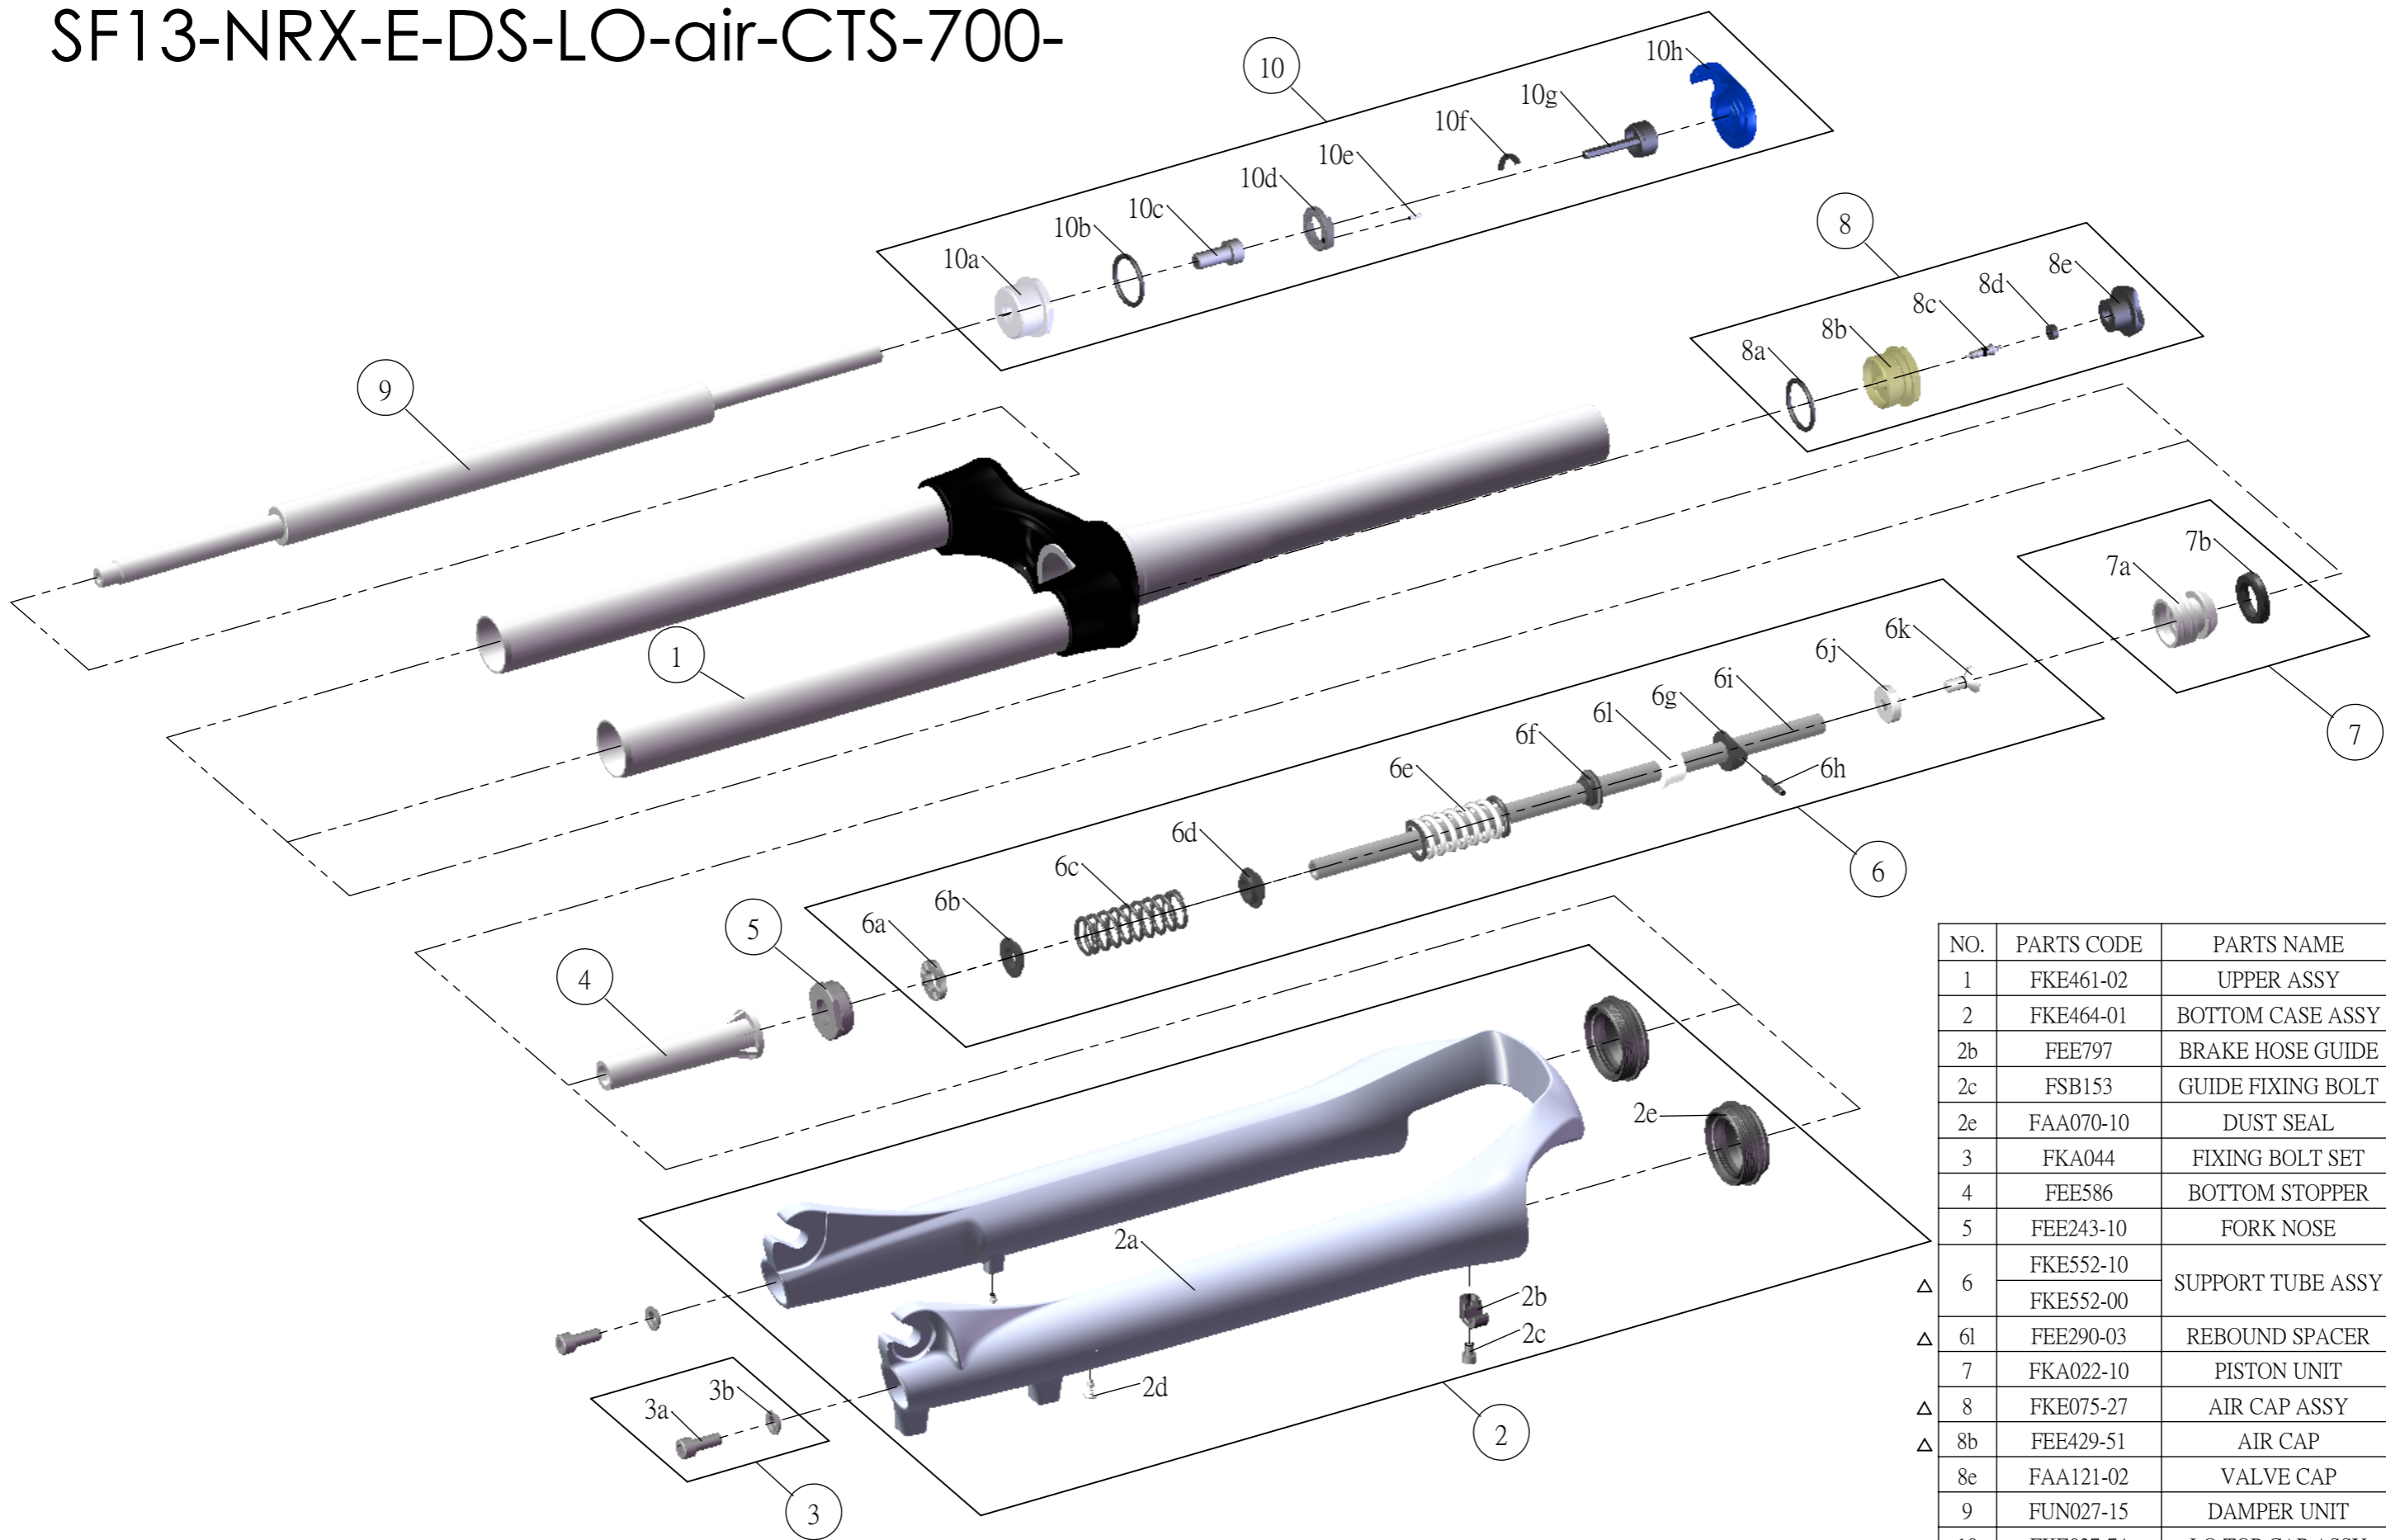

SF SUNTOUR

SF13-NRX-E-DS-LO-air-CTS-700-

NO.	PARTS CODE	PARTS NAME	63	75	QT
1	FKE461-02	UPPER ASSY	*	*	1
2	FKE464-01	BOTTOM CASE ASSY	*	*	1
2b	FEE797	BRAKE HOSE GUIDE	*	*	1
2c	FSB153	GUIDE FIXING BOLT	*	*	1
2e	FAA070-10	DUST SEAL	*	*	2
3	FKA044	FIXING BOLT SET	*	*	2
4	FEE586	BOTTOM STOPPER	*	*	1
5	FEE243-10	FORK NOSE	*	*	1
△ 6	FKE552-10	SUPPORT TUBE ASSY	*		1
	FKE552-00			*	1
△ 6l	FEE290-03	REBOUND SPACER	*		1
7	FKA022-10	PISTON UNIT	*	*	1
△ 8	FKE075-27	AIR CAP ASSY	*	*	1
△ 8b	FEE429-51	AIR CAP	*	*	1
8e	FAA121-02	VALVE CAP	*	*	1
9	FUN027-15	DAMPER UNIT	*	*	1
10	FKE027-74	LO TOP CAP ASSY	*	*	1
10a	FEE260-40	ADJUST CAP	*	*	1
10g	FKA066	ADJUST CORE ASSY	*	*	1
10h	FEE938	LOCKOUT KNOB	*	*	1