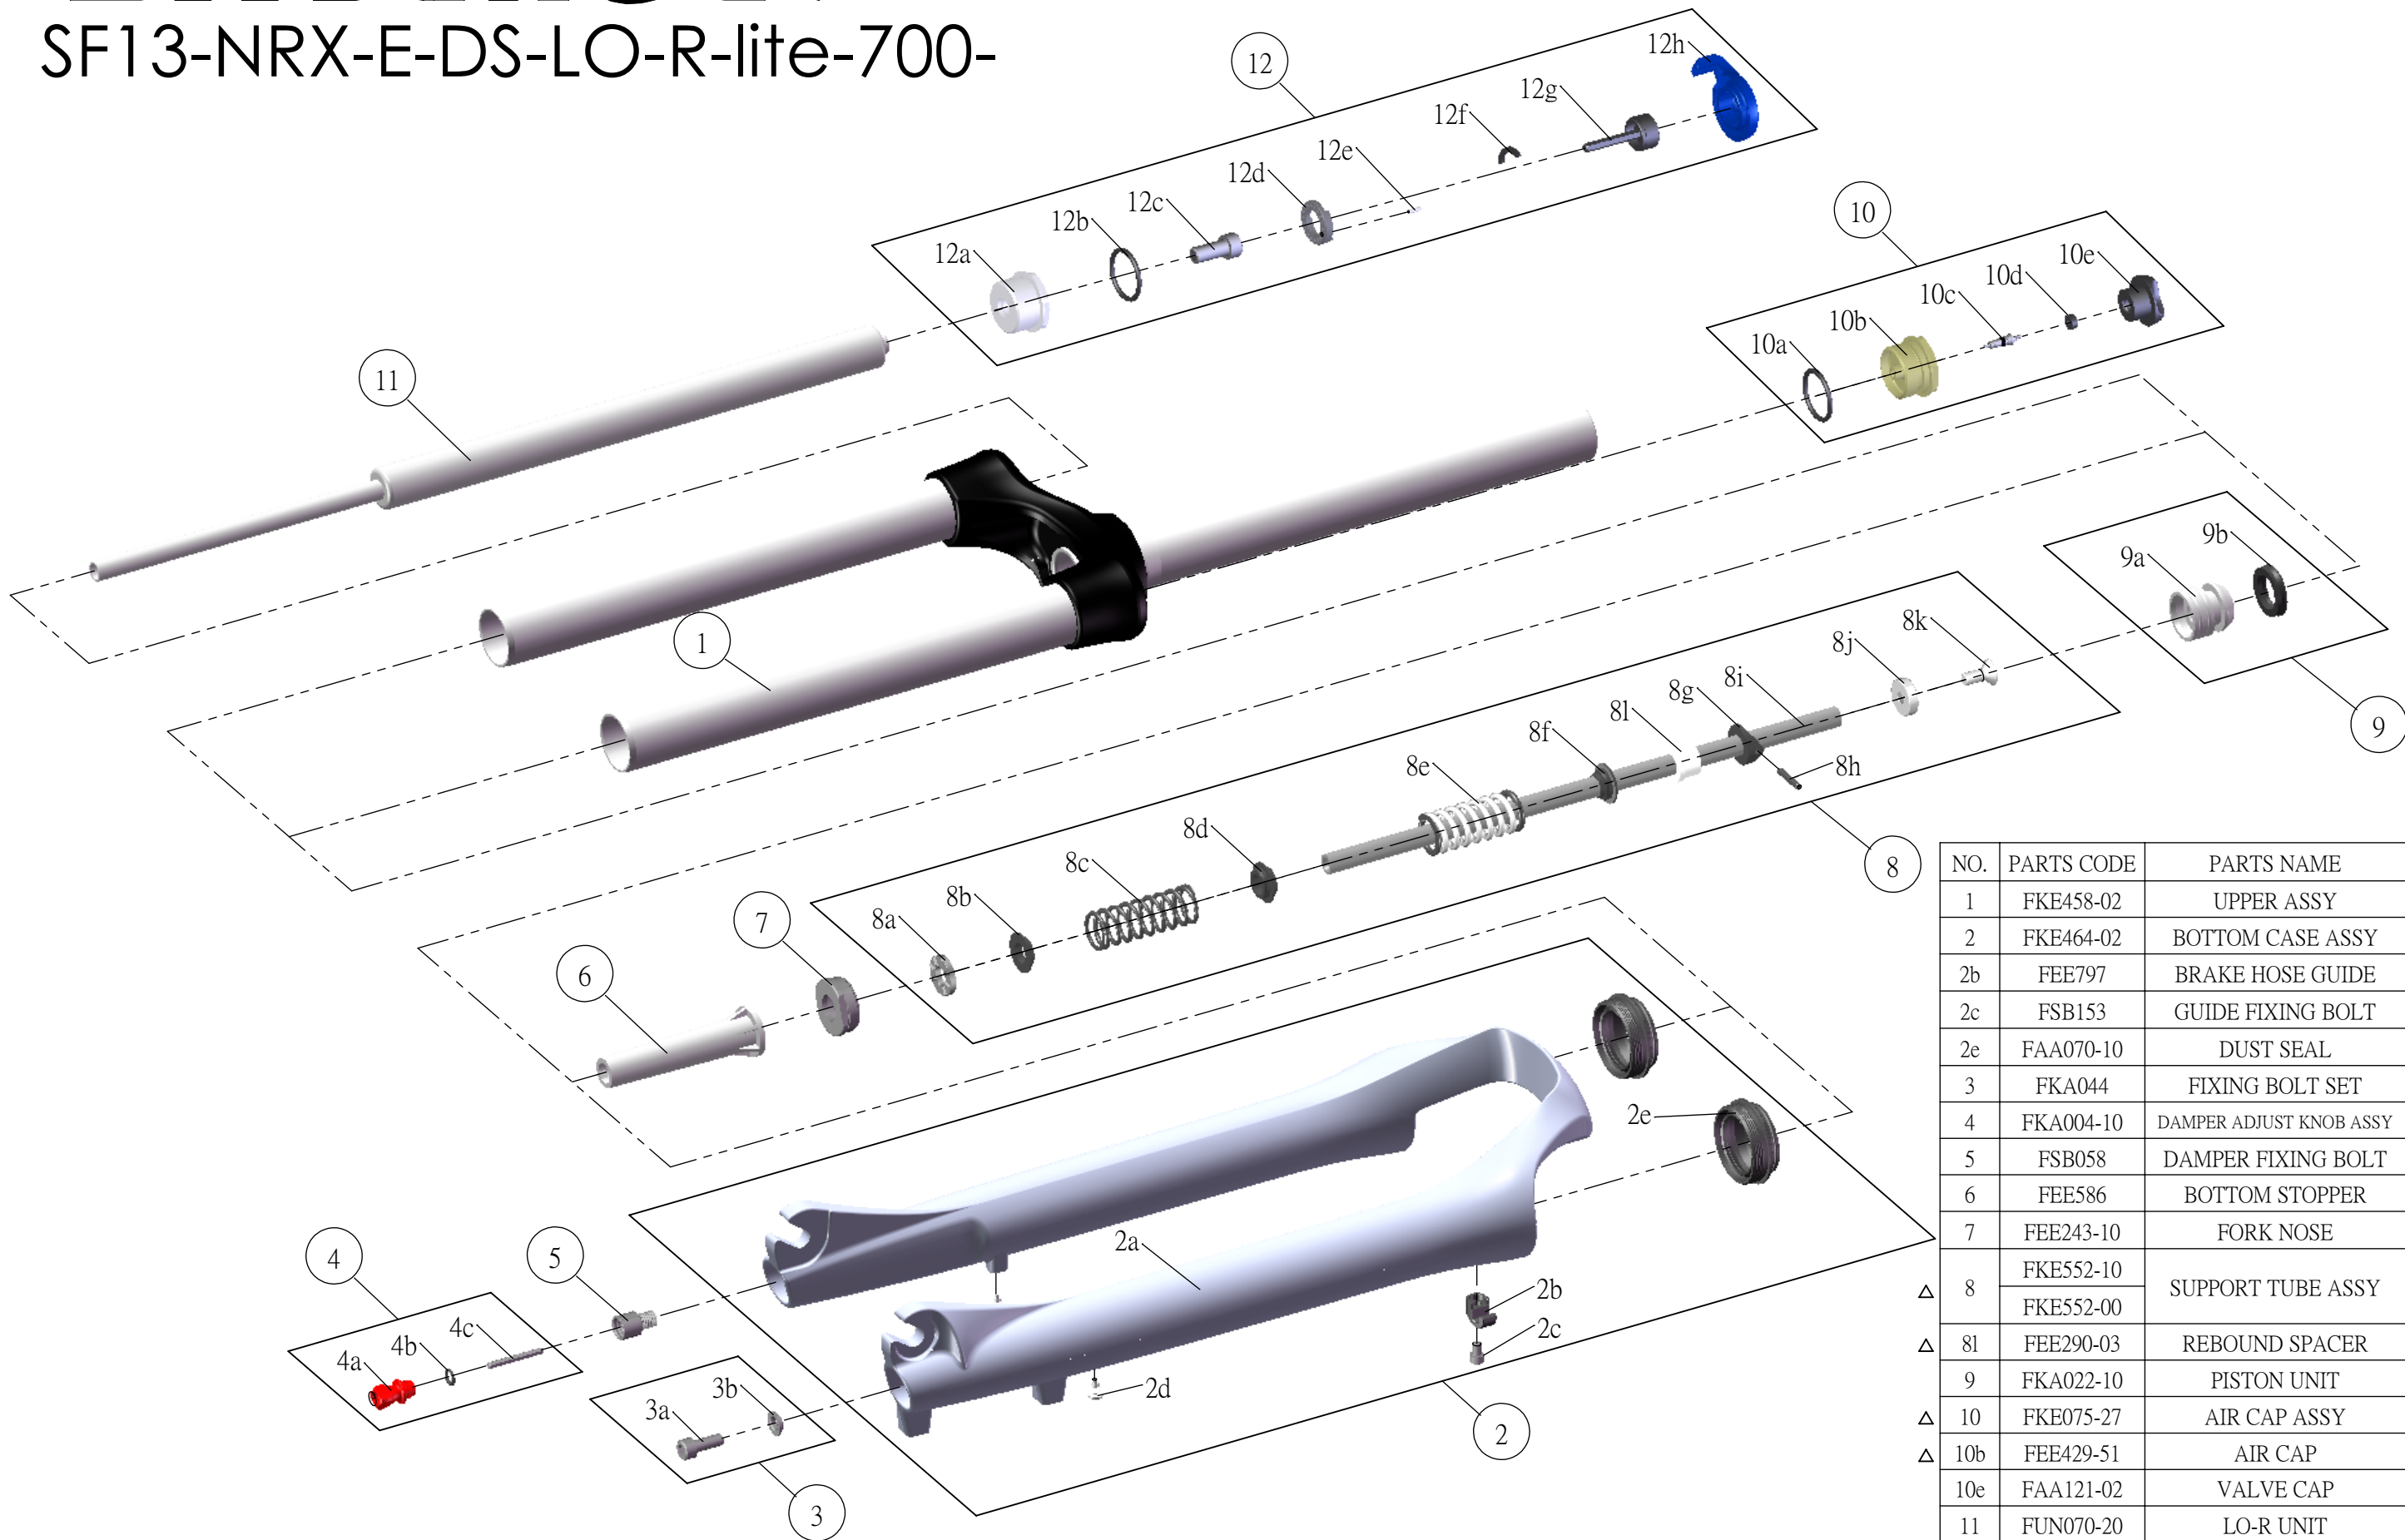

SF SUNTOUR

SF13-NRX-E-DS-LO-R-lite-700-

| NO. | PARTS CODE | PARTS NAME | 63 | 75 | QT |
|-------|------------|-------------------------|----|----|----|
| 1 | FKE458-02 | UPPER ASSY | * | * | 1 |
| 2 | FKE464-02 | BOTTOM CASE ASSY | * | * | 1 |
| 2b | FEE797 | BRAKE HOSE GUIDE | * | * | 1 |
| 2c | FSB153 | GUIDE FIXING BOLT | * | * | 1 |
| 2e | FAA070-10 | DUST SEAL | * | * | 2 |
| 3 | FKA044 | FIXING BOLT SET | * | * | 1 |
| 4 | FKA004-10 | DAMPER ADJUST KNOB ASSY | * | * | 1 |
| 5 | FSB058 | DAMPER FIXING BOLT | * | * | 1 |
| 6 | FEE586 | BOTTOM STOPPER | * | * | 1 |
| 7 | FEE243-10 | FORK NOSE | * | * | 1 |
| Δ 8 | FKE552-10 | SUPPORT TUBE ASSY | * | | 1 |
| | FKE552-00 | | | * | 1 |
| Δ 8l | FEE290-03 | REBOUND SPACER | * | | 1 |
| 9 | FKA022-10 | PISTON UNIT | * | * | 1 |
| Δ 10 | FKE075-27 | AIR CAP ASSY | * | * | 1 |
| Δ 10b | FEE429-51 | AIR CAP | * | * | 1 |
| 10e | FAA121-02 | VALVE CAP | * | * | 1 |
| 11 | FUN070-20 | LO-R UNIT | * | * | 1 |
| 12 | FKE027-74 | LO TOP CAP ASSY | * | * | 1 |
| 12a | FEE260-40 | ADJUST CAP | * | * | 1 |
| 12g | FKA066 | ADJUST CORE ASSY | * | * | 1 |
| 12h | FEE938 | LOCKOUT KNOB | * | * | 1 |