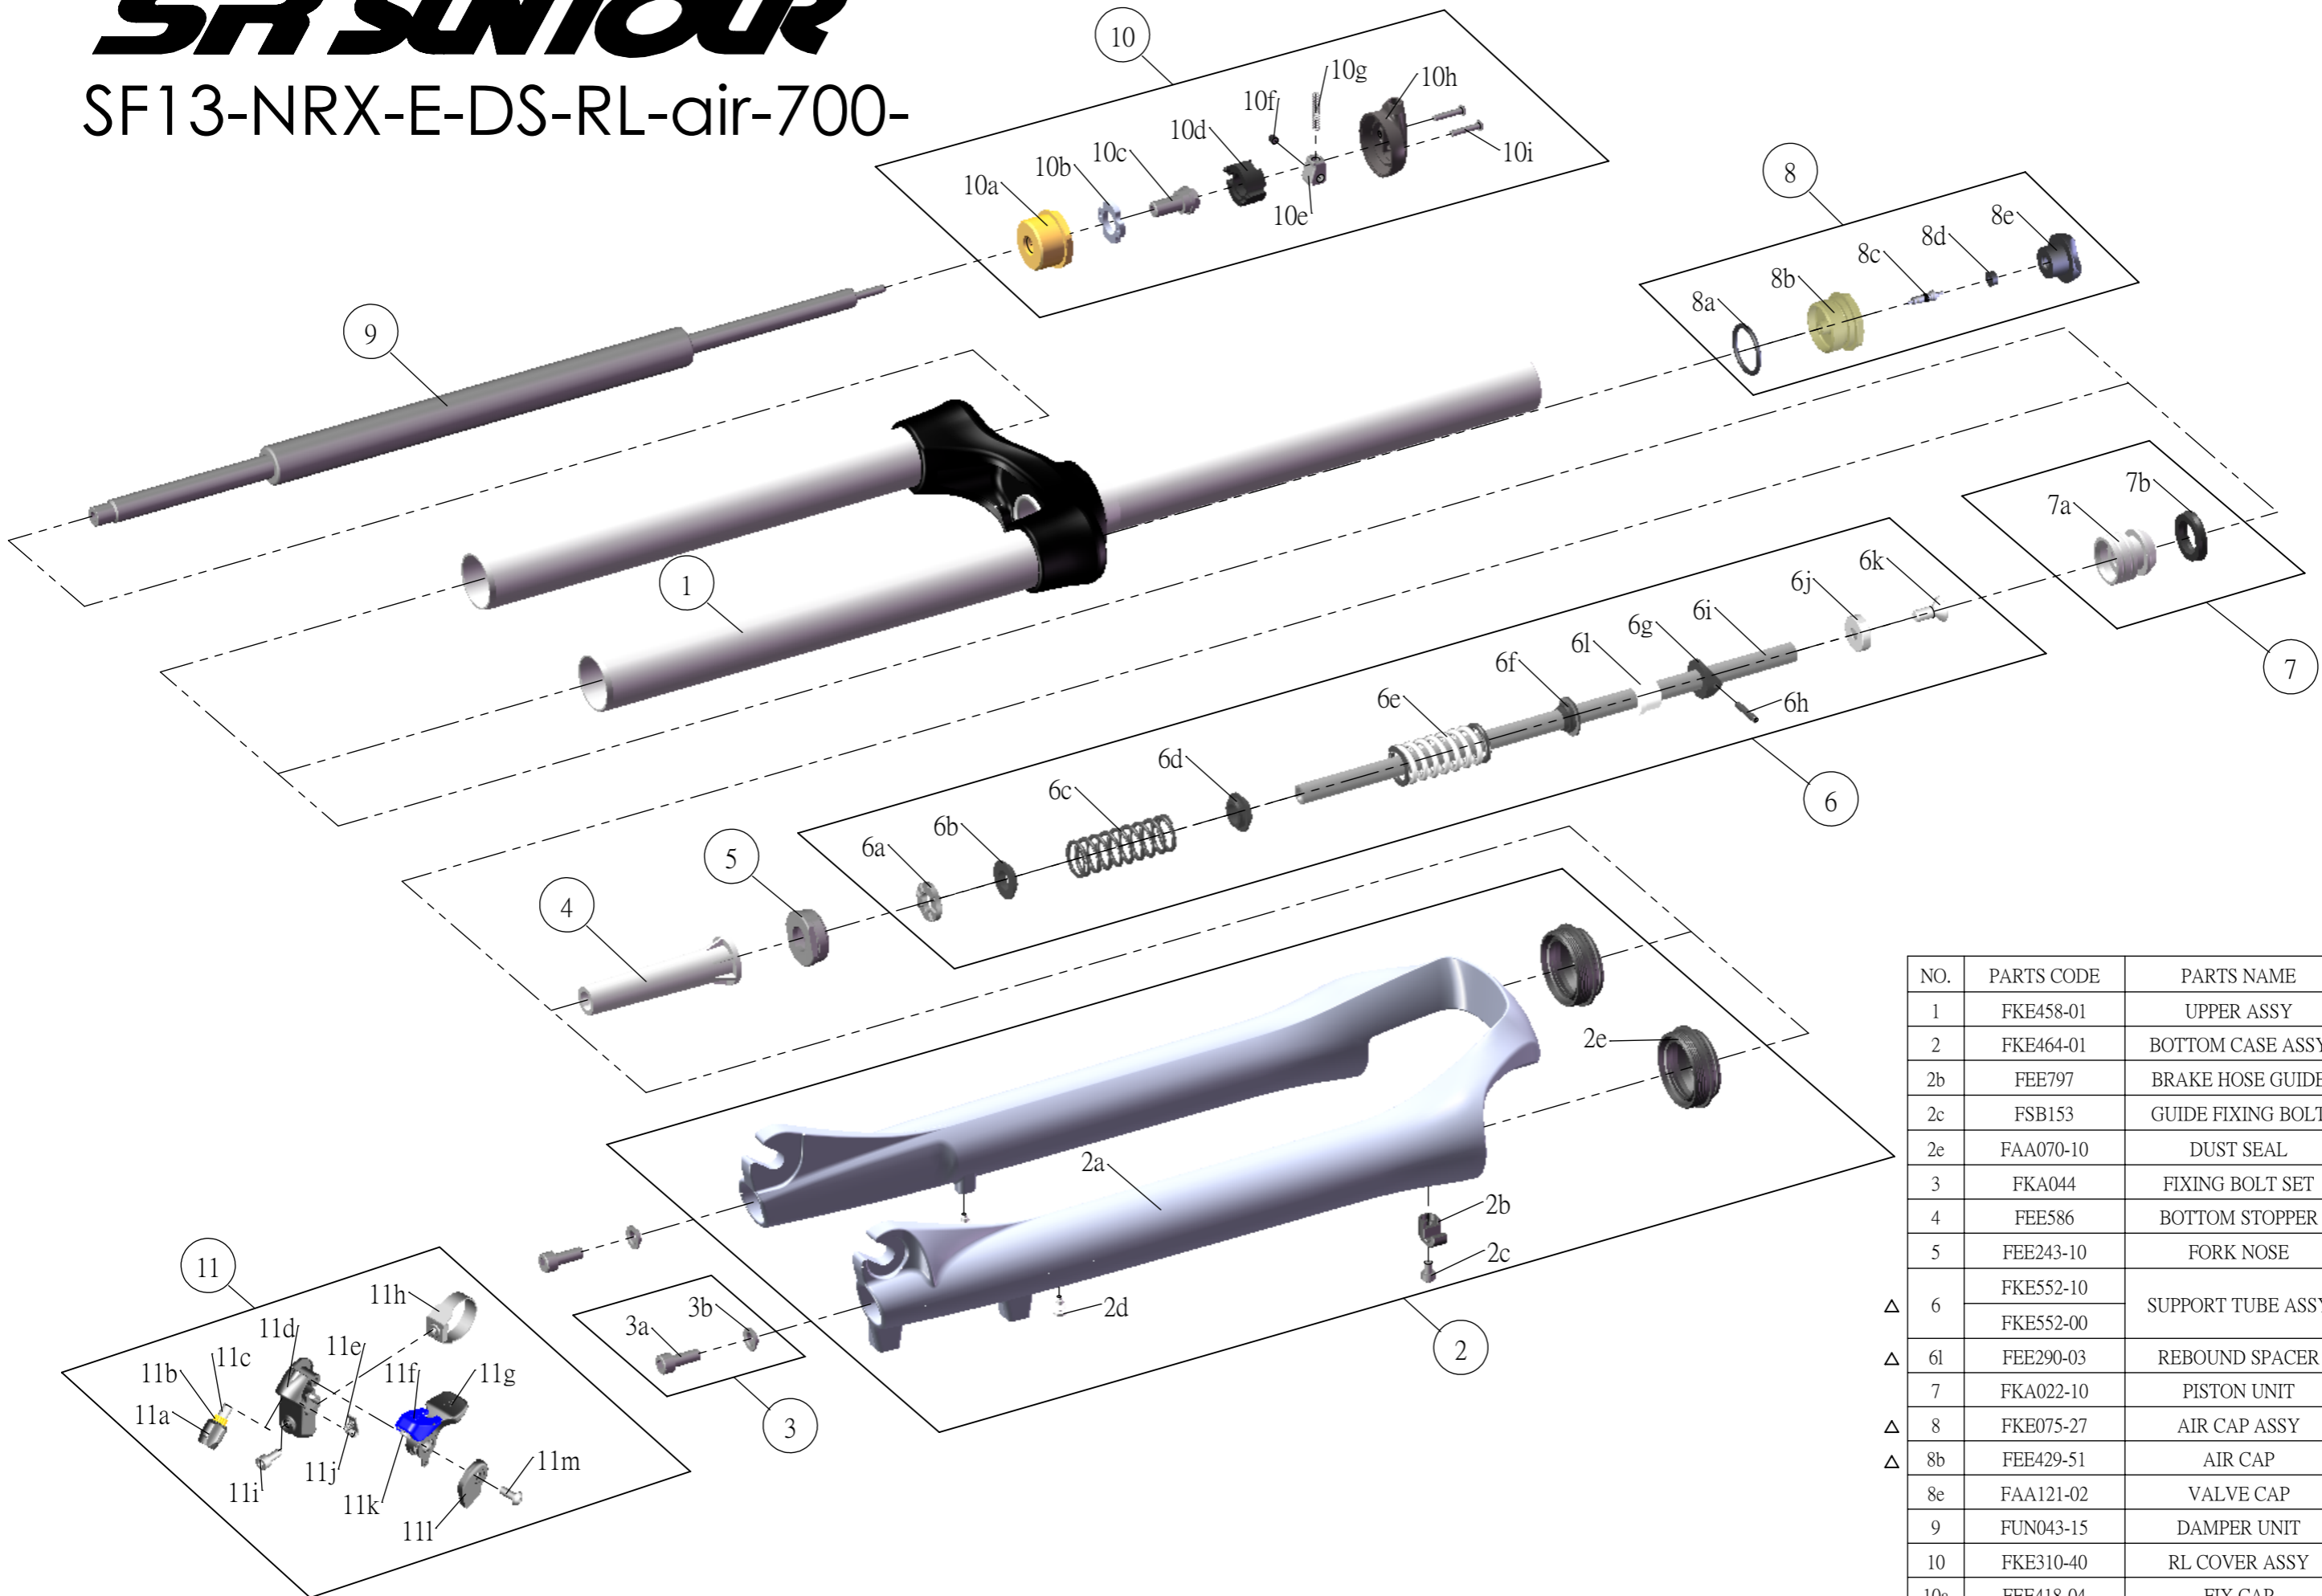

SF SUNTOUR

SF13-NRX-E-DS-RL-air-700-

NO.	PARTS CODE	PARTS NAME	63	75	QT
1	FKE458-01	UPPER ASSY	*	*	1
2	FKE464-01	BOTTOM CASE ASSY	*	*	1
2b	FEE797	BRAKE HOSE GUIDE	*	*	1
2c	FSB153	GUIDE FIXING BOLT	*	*	1
2e	FAA070-10	DUST SEAL	*	*	2
3	FKA044	FIXING BOLT SET	*	*	2
4	FEE586	BOTTOM STOPPER	*	*	1
5	FEE243-10	FORK NOSE	*	*	1
Δ 6	FKE552-10	SUPPORT TUBE ASSY	*		1
	FKE552-00			*	1
Δ 6l	FEE290-03	REBOUND SPACER	*		1
7	FKA022-10	PISTON UNIT	*	*	1
Δ 8	FKE075-27	AIR CAP ASSY	*	*	1
Δ 8b	FEE429-51	AIR CAP	*	*	1
8e	FAA121-02	VALVE CAP	*	*	1
9	FUN043-15	DAMPER UNIT	*	*	1
10	FKE310-40	RL COVER ASSY	*	*	1
10a	FEE418-04	FIX CAP	*	*	1
10h	FEE939	RL COVER	*	*	1
11	SL9SC-RLO	REMOTE LEVER ASSY	*	*	1