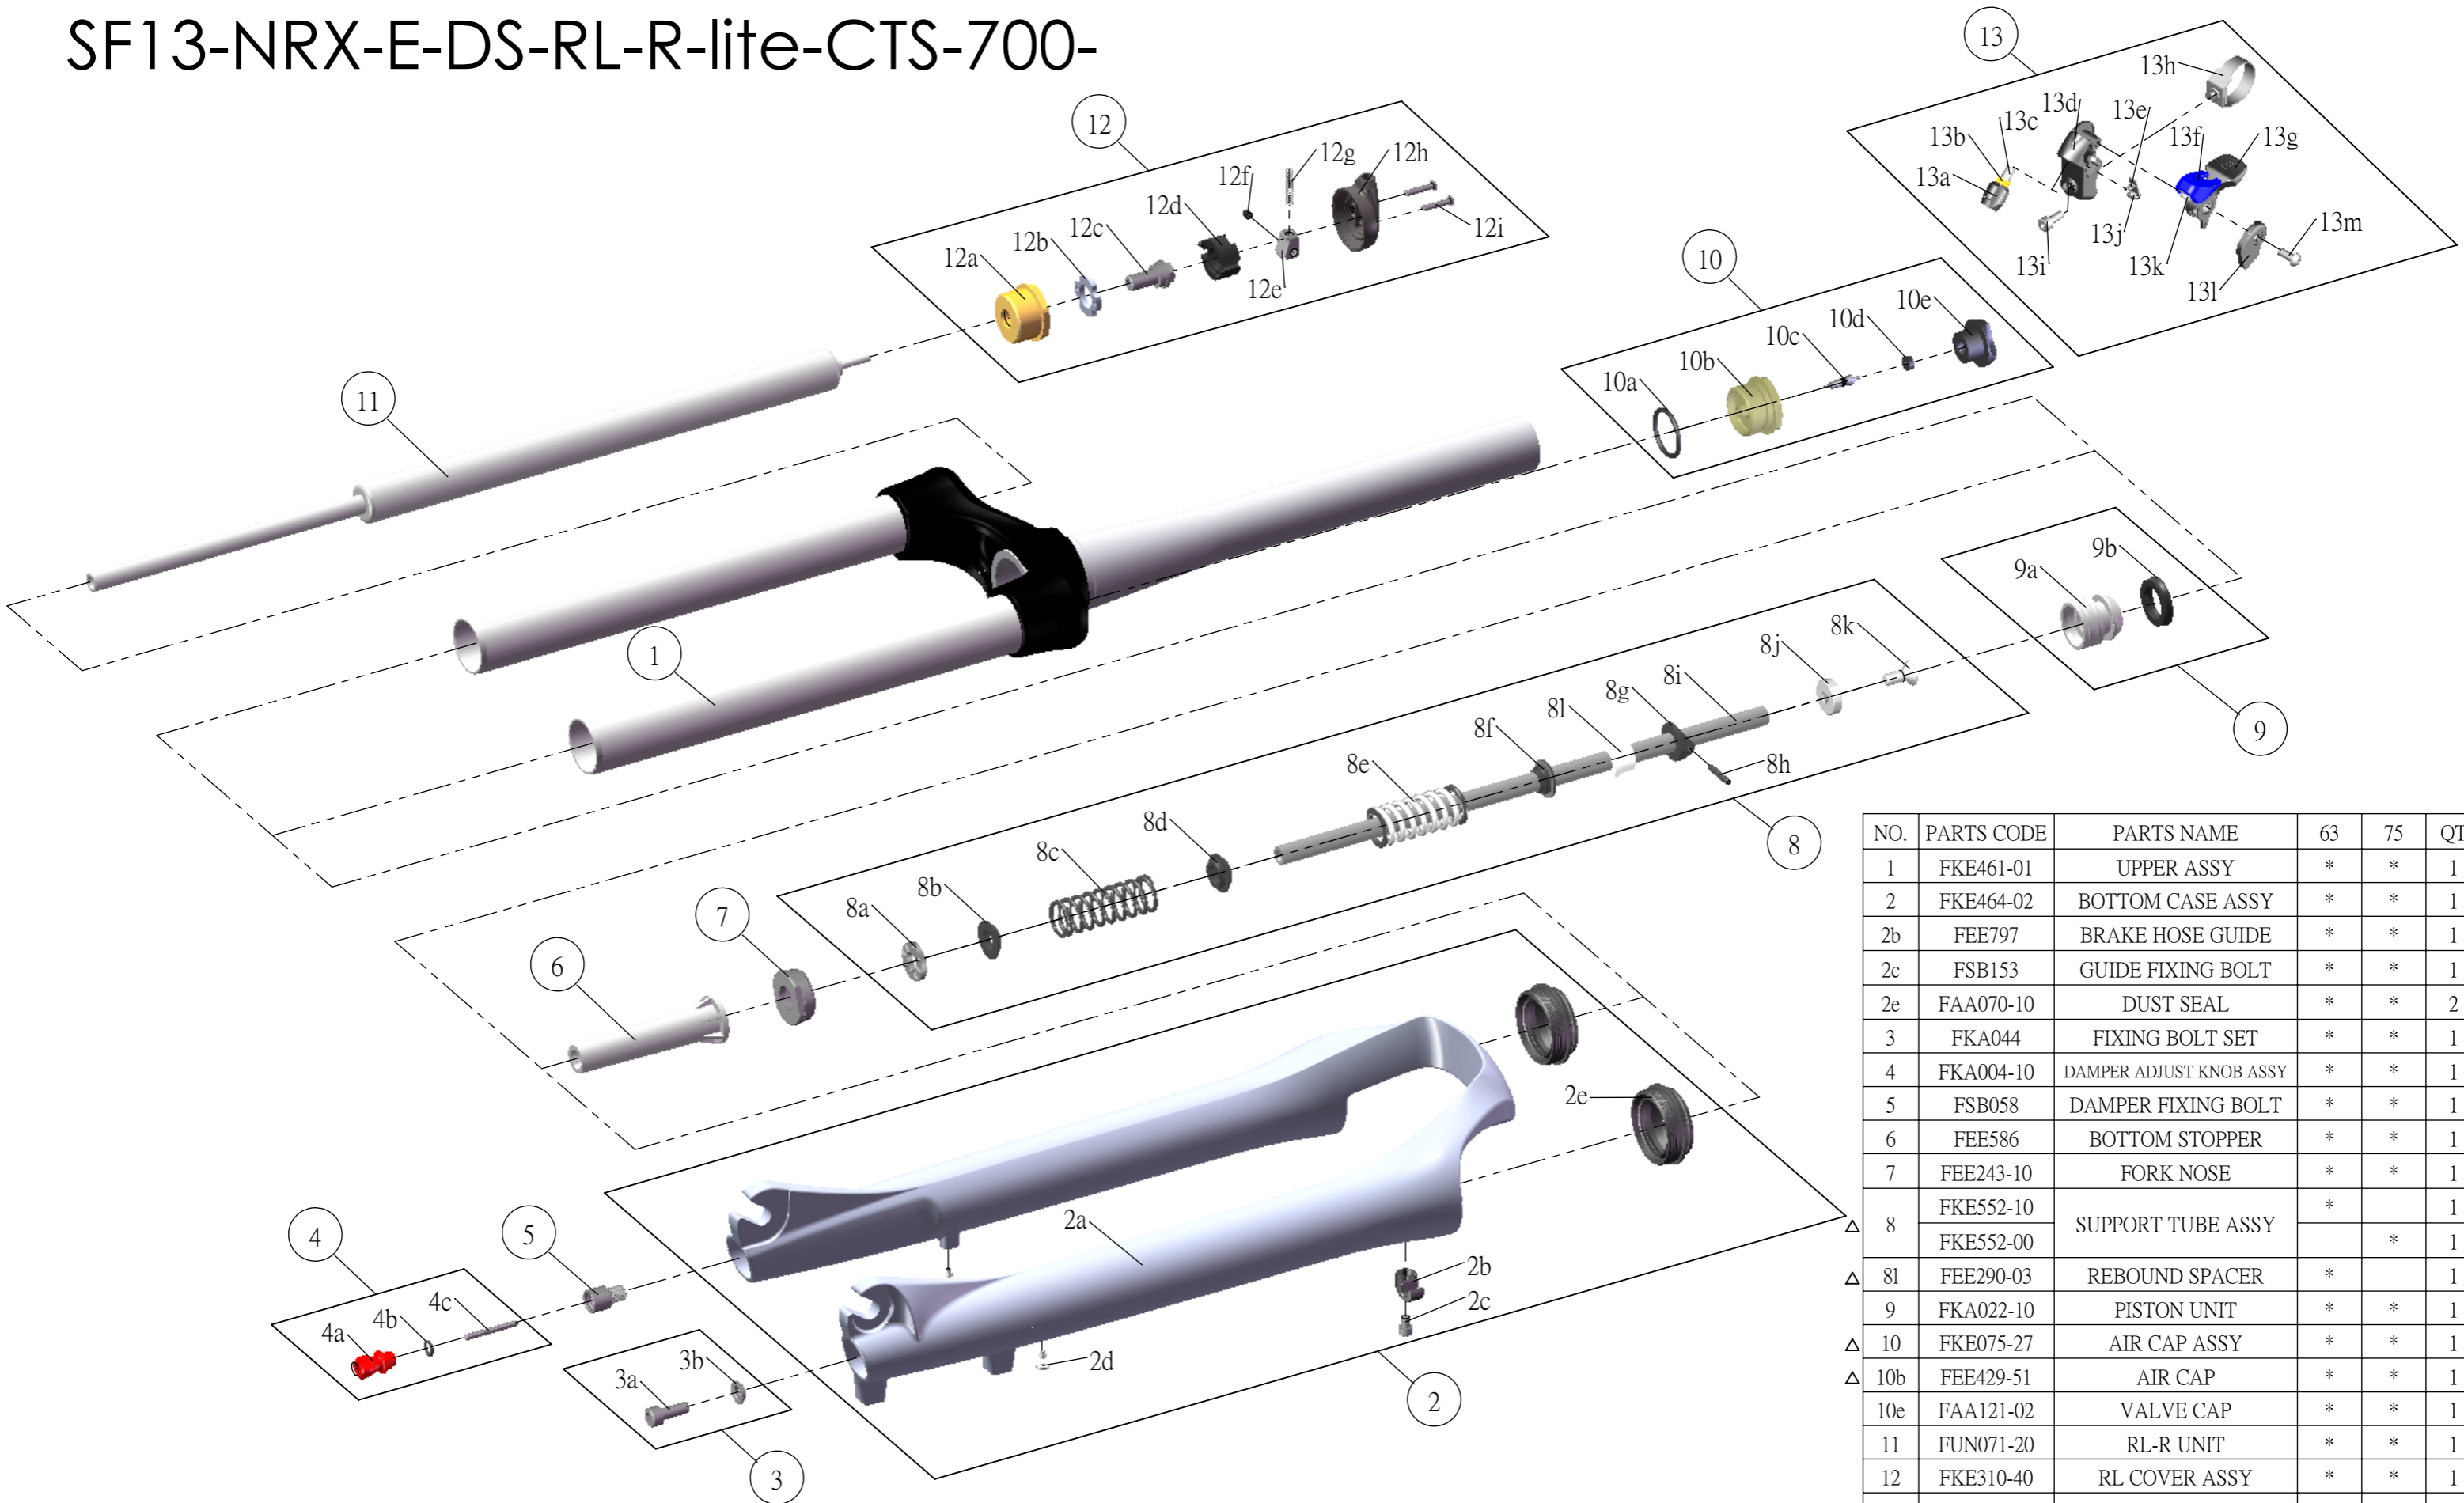

SF SUNTOUR

SF13-NRX-E-DS-RL-R-lite-CTS-700-

NO.	PARTS CODE	PARTS NAME	63	75	QT
1	FKE461-01	UPPER ASSY	*	*	1
2	FKE464-02	BOTTOM CASE ASSY	*	*	1
2b	FEE797	BRAKE HOSE GUIDE	*	*	1
2c	FSB153	GUIDE FIXING BOLT	*	*	1
2e	FAA070-10	DUST SEAL	*	*	2
3	FKA044	FIXING BOLT SET	*	*	1
4	FKA004-10	DAMPER ADJUST KNOB ASSY	*	*	1
5	FSB058	DAMPER FIXING BOLT	*	*	1
6	FEE586	BOTTOM STOPPER	*	*	1
7	FEE243-10	FORK NOSE	*	*	1
8	FKE552-10	SUPPORT TUBE ASSY	*		1
	FKE552-00			*	1
8l	FEE290-03	REBOUND SPACER	*		1
9	FKA022-10	PISTON UNIT	*	*	1
10	FKE075-27	AIR CAP ASSY	*	*	1
10b	FEE429-51	AIR CAP	*	*	1
10e	FAA121-02	VALVE CAP	*	*	1
11	FUN071-20	RL-R UNIT	*	*	1
12	FKE310-40	RL COVER ASSY	*	*	1
12a	FEE418-04	FIX CAP	*	*	1
12h	FEE939	RL COVER	*	*	1
13	SL9SC-RLO	REMOTE LEVER ASSY	*	*	1