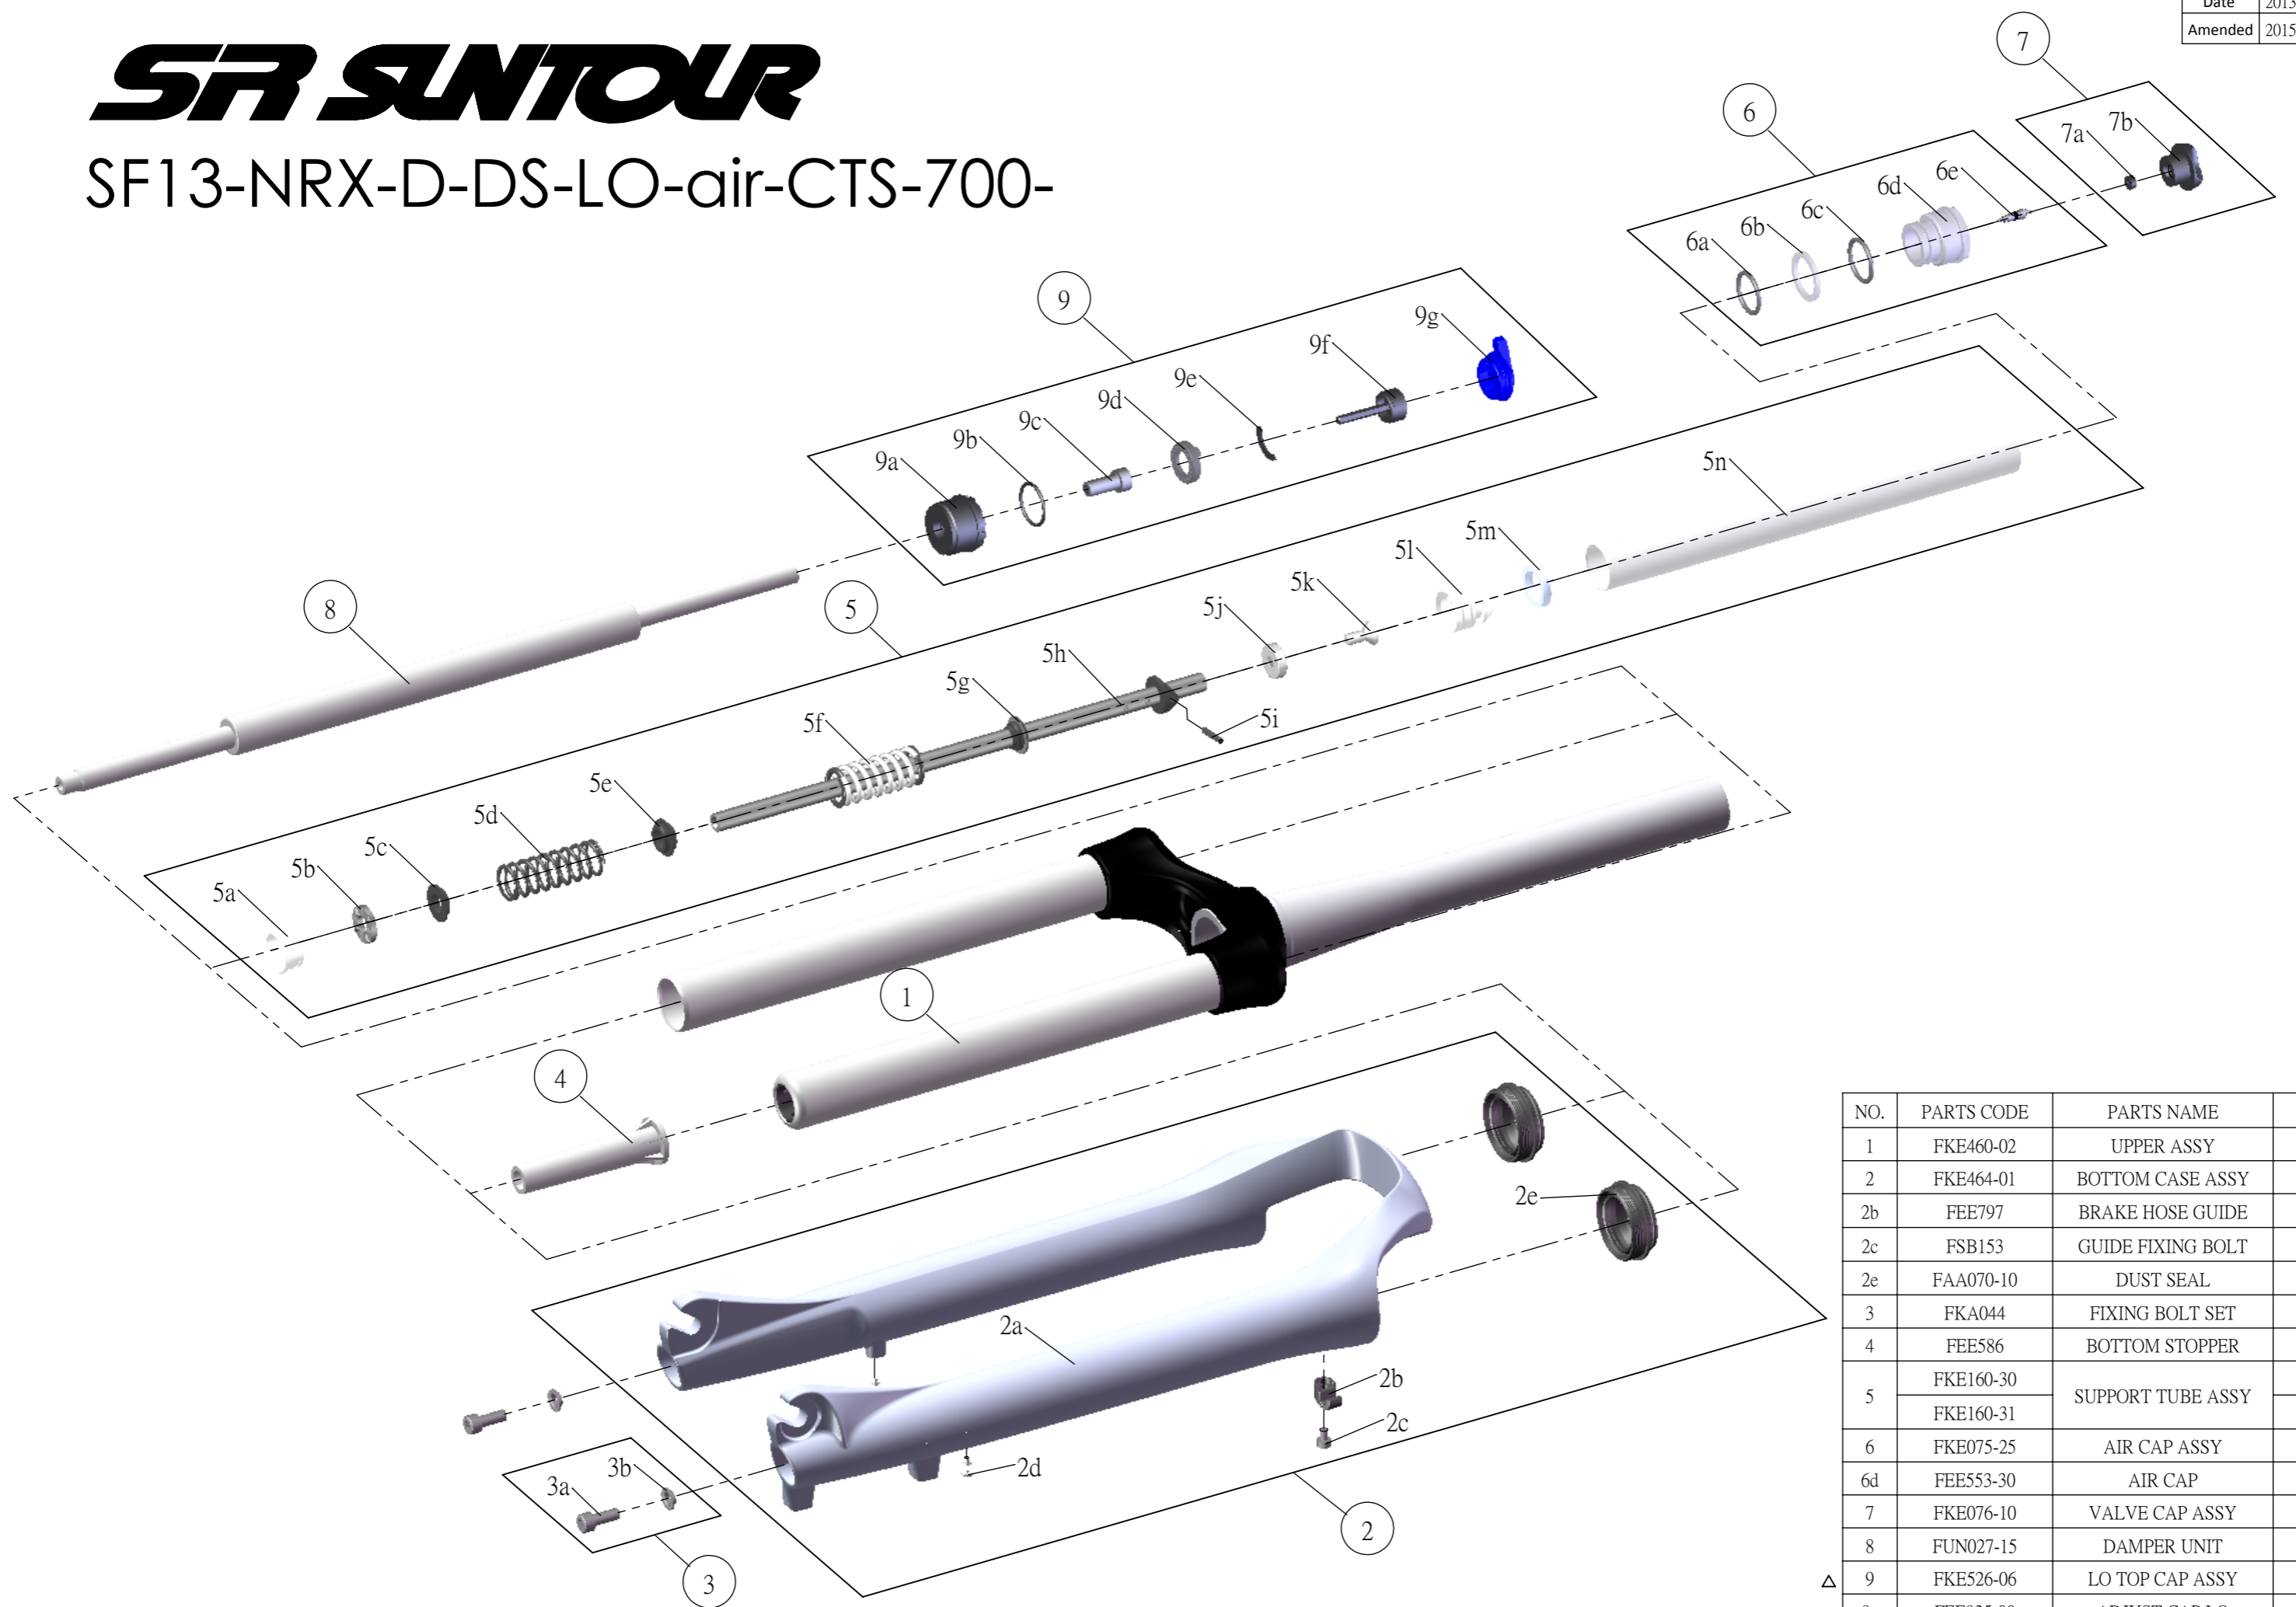

SUNTOUR

SF13-NRX-D-DS-LO-air-CTS-700-

NO.	PARTS CODE	PARTS NAME	63	75	QT
1	FKE460-02	UPPER ASSY	*	*	1
2	FKE464-01	BOTTOM CASE ASSY	*	*	1
2b	FEE797	BRAKE HOSE GUIDE	*	*	1
2c	FSB153	GUIDE FIXING BOLT	*	*	1
2e	FAA070-10	DUST SEAL	*	*	2
3	FKA044	FIXING BOLT SET	*	*	2
4	FEE586	BOTTOM STOPPER	*	*	1
5	FKE160-30	SUPPORT TUBE ASSY		*	1
	FKE160-31		*		1
6	FKE075-25	AIR CAP ASSY	*	*	1
6d	FEE553-30	AIR CAP	*	*	1
7	FKE076-10	VALVE CAP ASSY	*	*	1
8	FUN027-15	DAMPER UNIT	*	*	1
Δ 9	FKE526-06	LO TOP CAP ASSY	*	*	1
9a	FEE925-00	ADJUST CAP LO	*	*	1
9f	FKA066	ADJUST CORE ASSY	*	*	1
Δ 9g	FEG361-01	LO KNOB	*	*	1