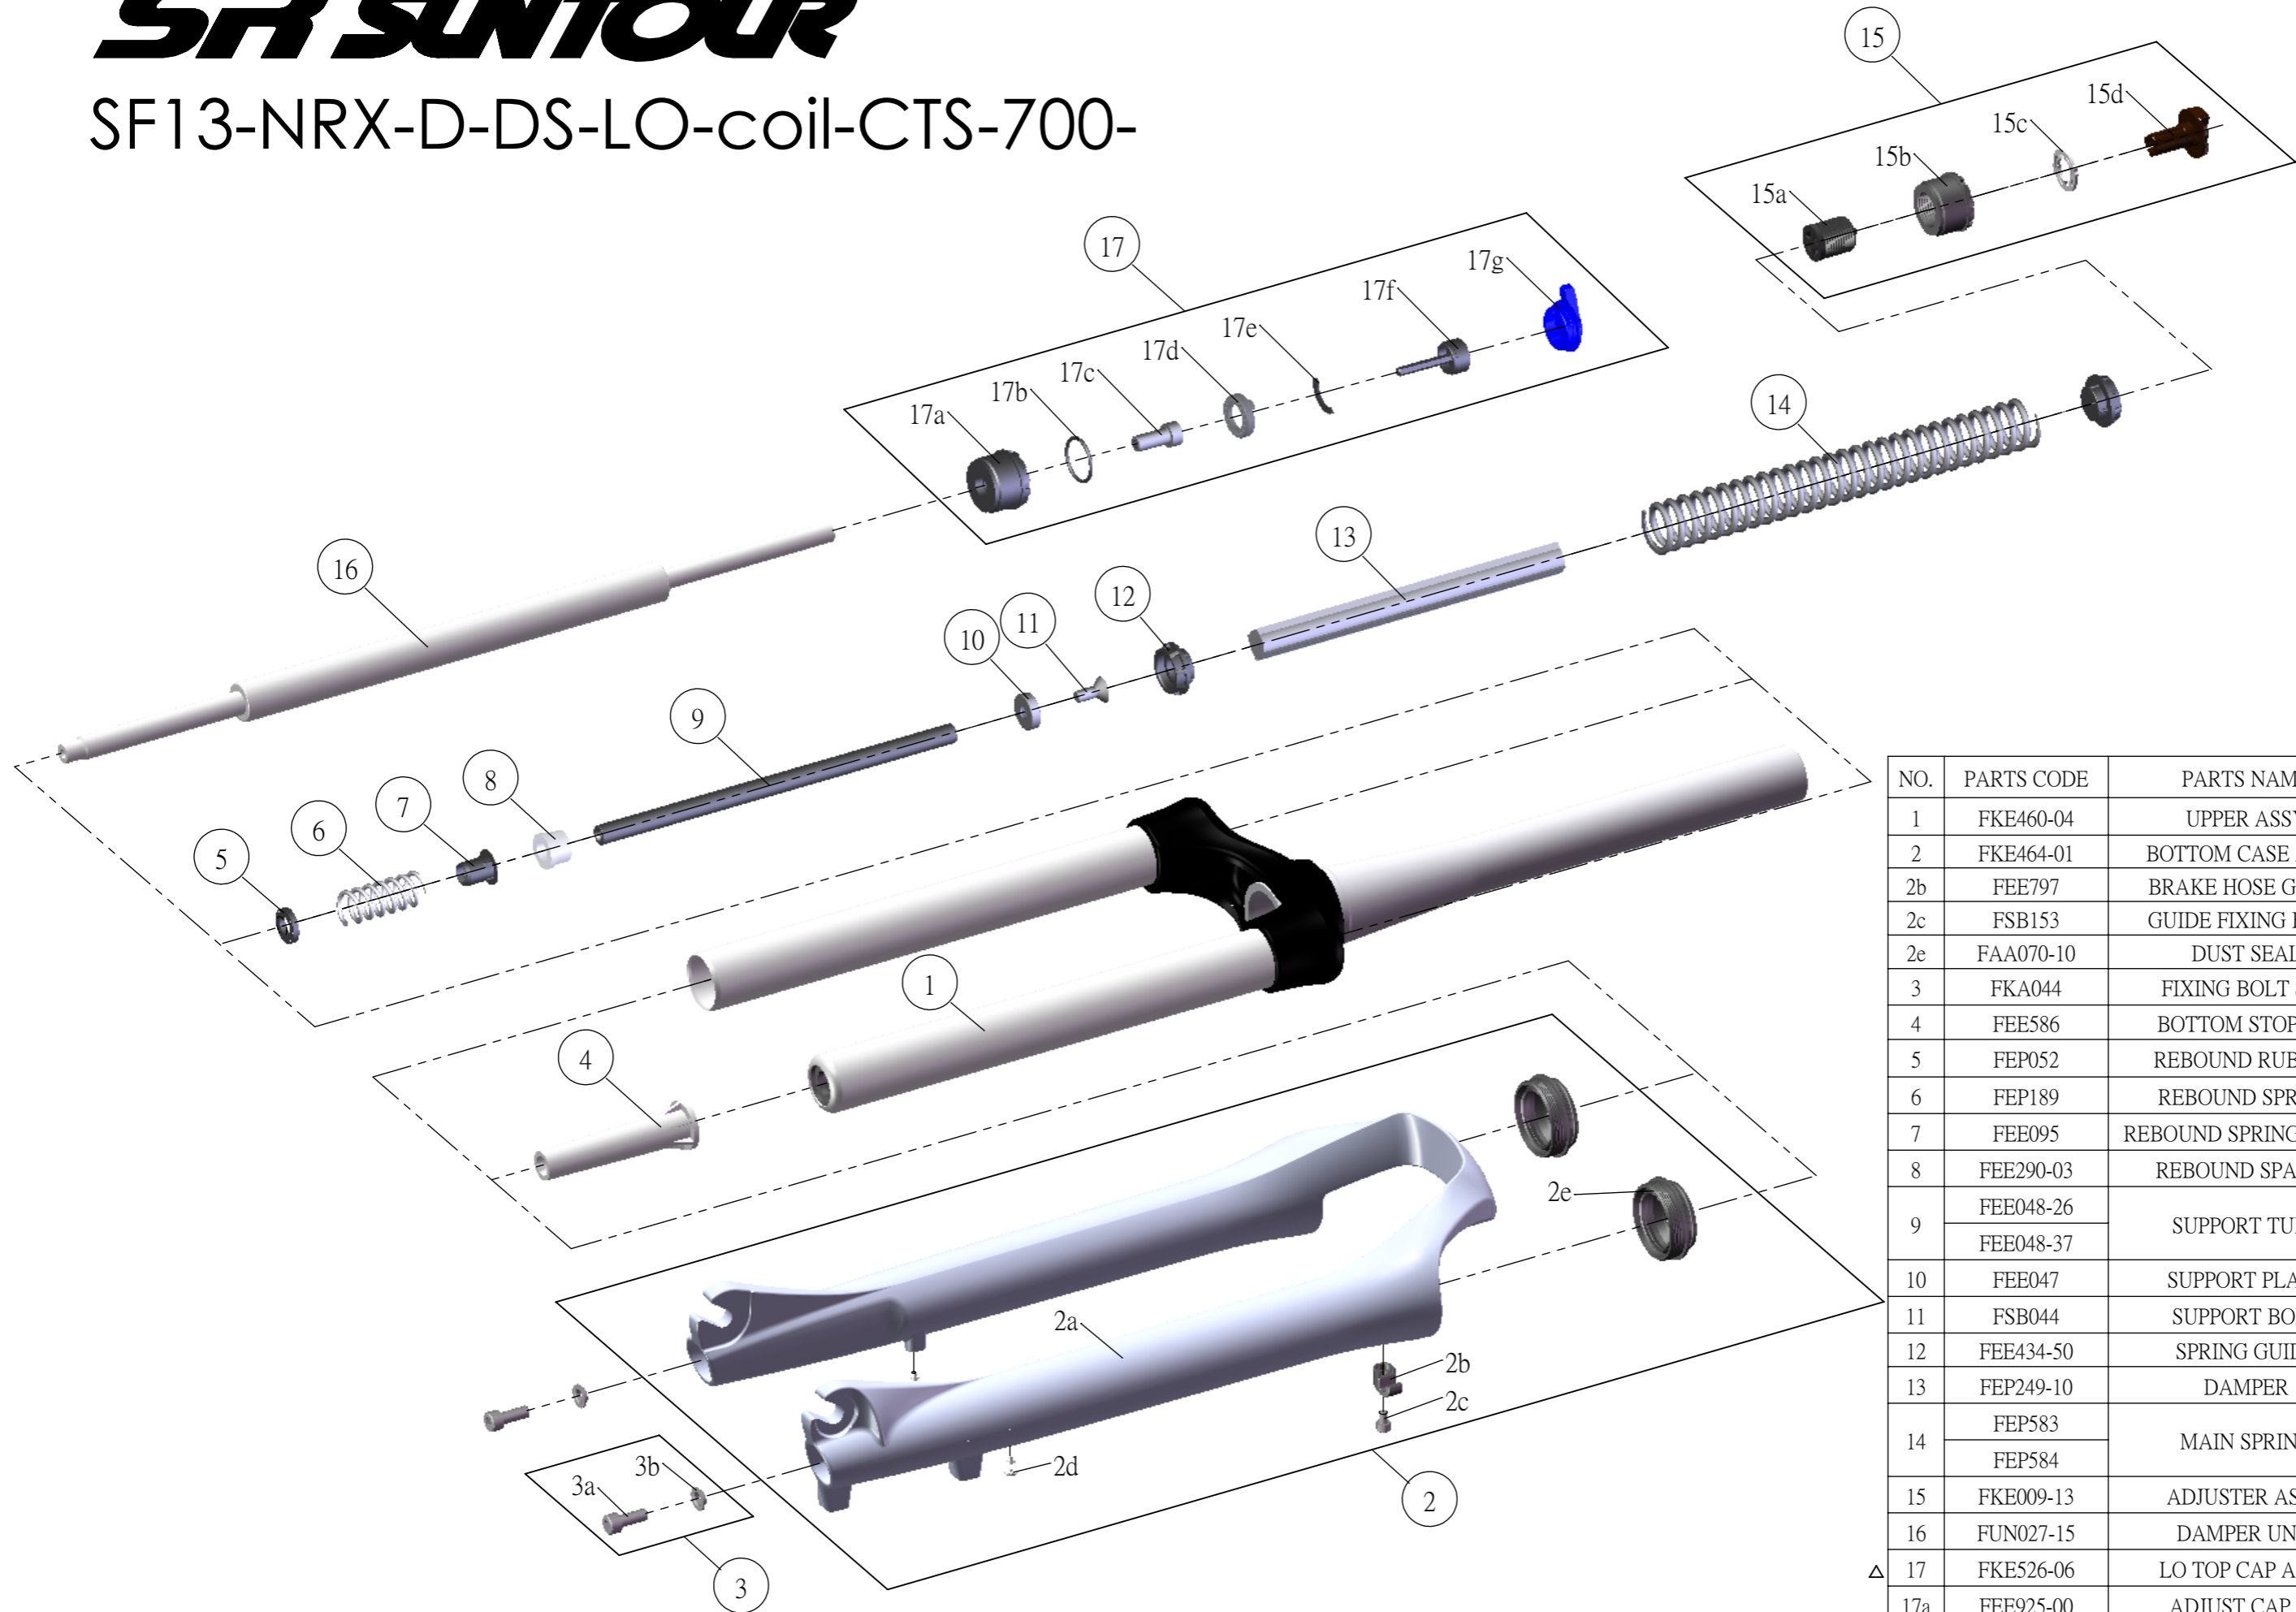

SUNTOUR

SF13-NRX-D-DS-LO-coil-CTS-700-

NO.	PARTS CODE	PARTS NAME	63	75	QT
1	FKE460-04	UPPER ASSY	*	*	1
2	FKE464-01	BOTTOM CASE ASSY	*	*	1
2b	FEE797	BRAKE HOSE GUIDE	*	*	1
2c	FSB153	GUIDE FIXING BOLT	*	*	1
2e	FAA070-10	DUST SEAL	*	*	2
3	FKA044	FIXING BOLT SET	*	*	2
4	FEE586	BOTTOM STOPPER	*	*	1
5	FEP052	REBOUND RUBBER	*	*	1
6	FEP189	REBOUND SPRING	*	*	1
7	FEE095	REBOUND SPRING GUIDE	*	*	1
8	FEE290-03	REBOUND SPACER	*	*	1
9	FEE048-26	SUPPORT TUBE	*		1
	FEE048-37			*	1
10	FEE047	SUPPORT PLATE	*	*	1
11	FSB044	SUPPORT BOLT	*	*	1
12	FEE434-50	SPRING GUIDE	*	*	2
13	FEP249-10	DAMPER	*	*	1
14	FEP583	MAIN SPRING	*		1
	FEP584			*	1
15	FKE009-13	ADJUSTER ASSY	*	*	1
16	FUN027-15	DAMPER UNIT	*	*	1
△ 17	FKE526-06	LO TOP CAP ASSY	*	*	1
17a	FEE925-00	ADJUST CAP LO	*	*	1
17f	FKA066	ADJUST CORE ASSY	*	*	1
△ 17g	FEG361-01	LO KNOB	*	*	1