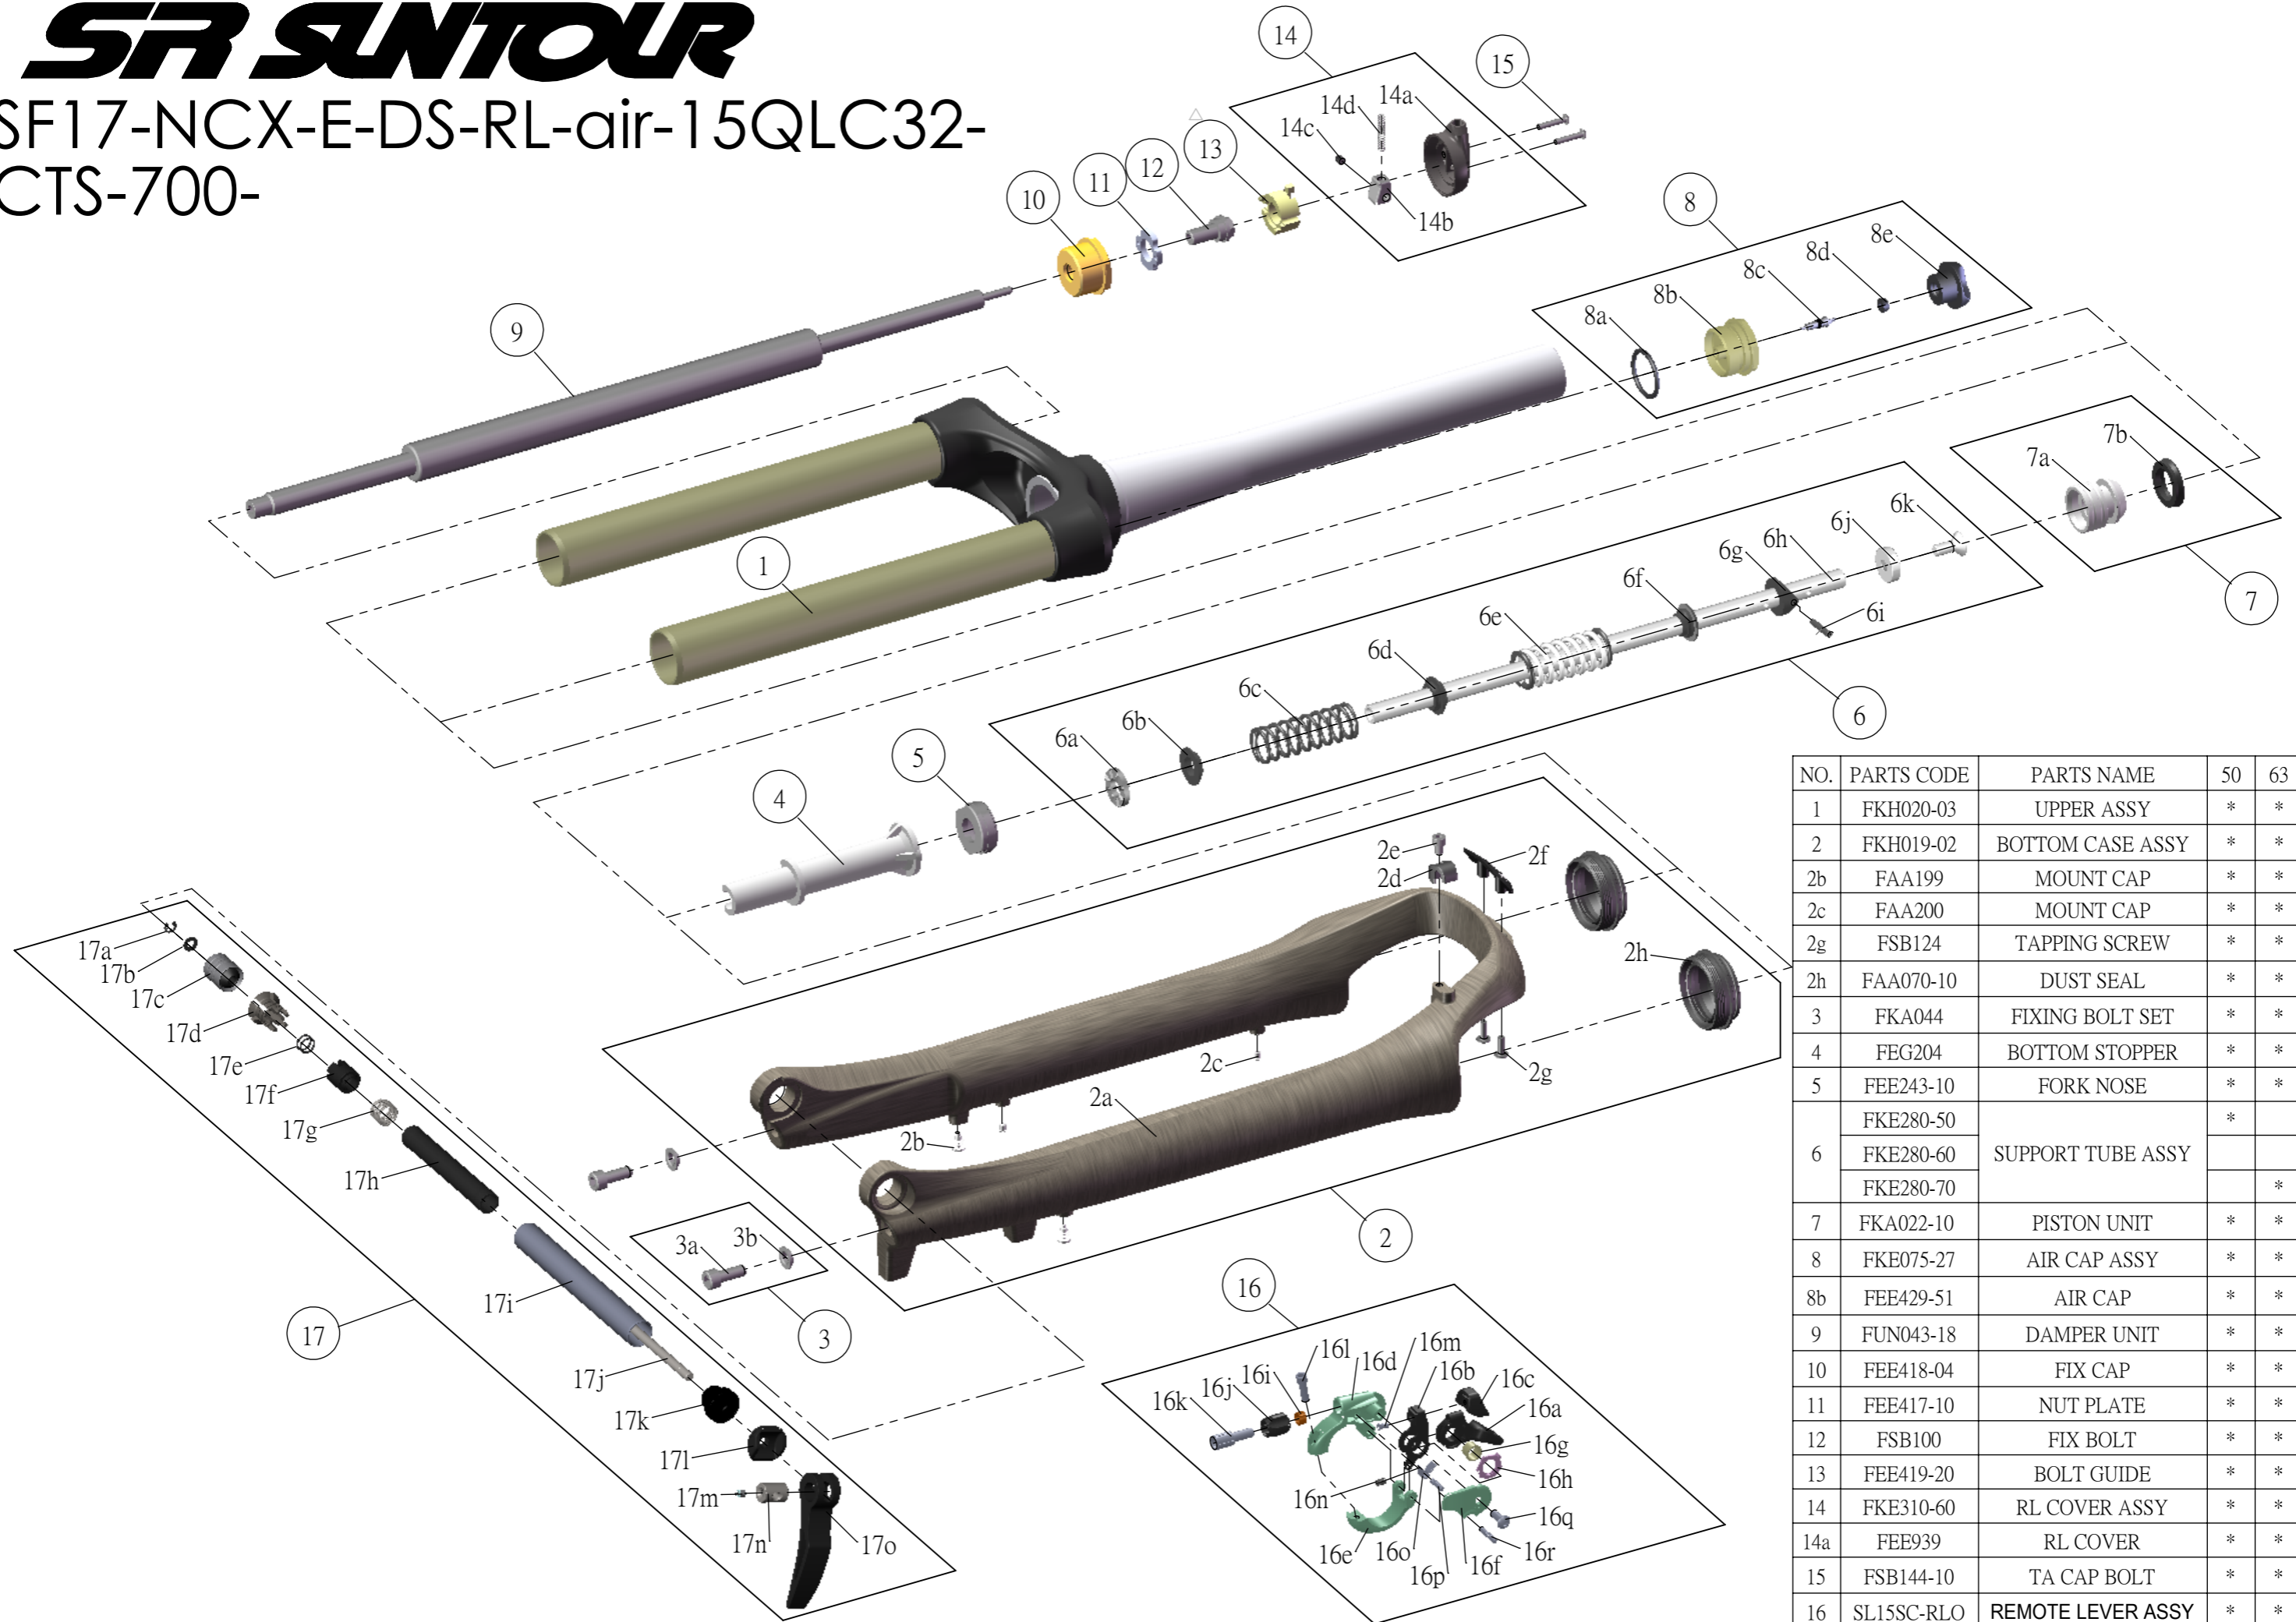

SR SUNTOUR

SF17-NCX-E-DS-RL-air-15QLC32-CTS-700-

NO.	PARTS CODE	PARTS NAME	50	63	75	QT
1	FKH020-03	UPPER ASSY	*	*	*	1
2	FKH019-02	BOTTOM CASE ASSY	*	*	*	1
2b	FAA199	MOUNT CAP	*	*	*	2
2c	FAA200	MOUNT CAP	*	*	*	2
2g	FSB124	TAPPING SCREW	*	*	*	2
2h	FAA070-10	DUST SEAL	*	*	*	2
3	FKA044	FIXING BOLT SET	*	*	*	2
4	FEG204	BOTTOM STOPPER	*	*	*	1
5	FEE243-10	FORK NOSE	*	*	*	1
6	FKE280-50	SUPPORT TUBE ASSY	*			1
	FKE280-60				*	1
	FKE280-70			*		1
7	FKA022-10	PISTON UNIT	*	*	*	1
8	FKE075-27	AIR CAP ASSY	*	*	*	1
8b	FEE429-51	AIR CAP	*	*	*	1
9	FUN043-18	DAMPER UNIT	*	*	*	1
10	FEE418-04	FIX CAP	*	*	*	1
11	FEE417-10	NUT PLATE	*	*	*	1
12	FSB100	FIX BOLT	*	*	*	1
13	FEE419-20	BOLT GUIDE	*	*	*	1
14	FKE310-60	RL COVER ASSY	*	*	*	1
14a	FEE939	RL COVER	*	*	*	1
15	FSB144-10	TA CAP BOLT	*	*	*	2
16	SL15SC-RLO	REMOTE LEVER ASSY	*	*	*	1
17	FKA097-25	15QLC32 AXLE SET	*	*	*	1