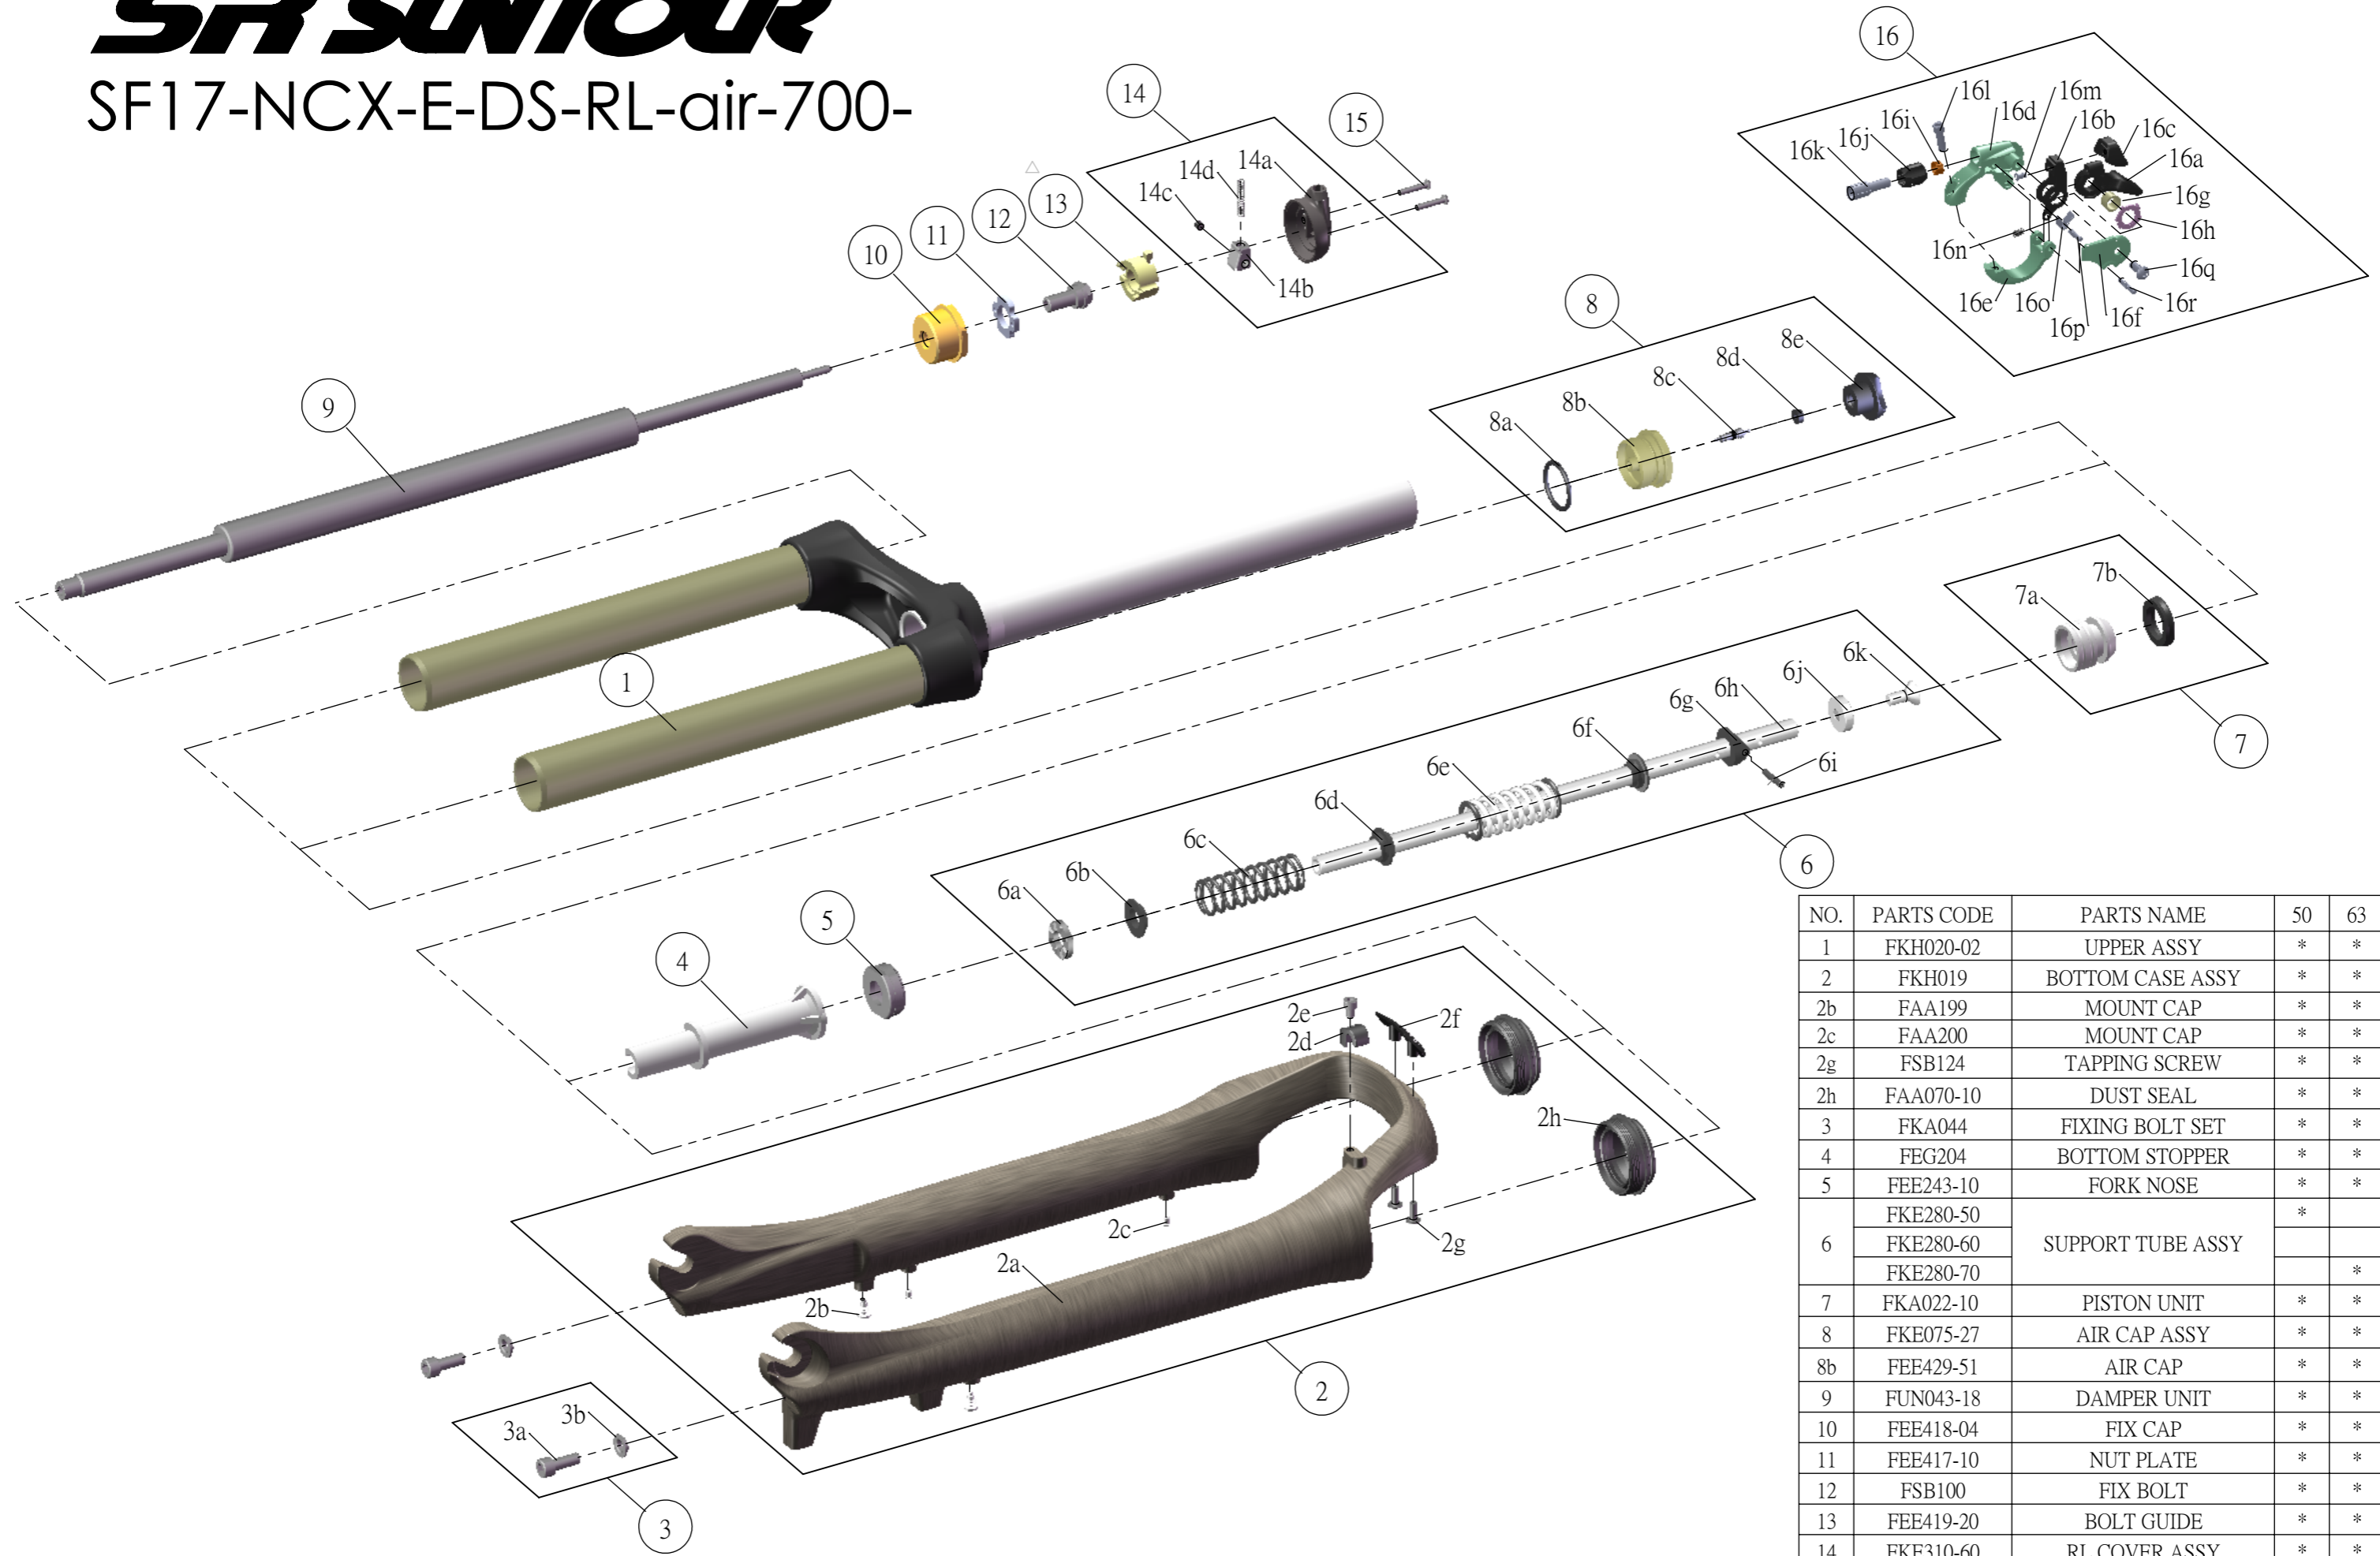

# SUNTOUR

## SF17-NCX-E-DS-RL-air-700-

NO.	PARTS CODE	PARTS NAME	50	63	75	QT
1	FKH020-02	UPPER ASSY	*	*	*	1
2	FKH019	BOTTOM CASE ASSY	*	*	*	1
2b	FAA199	MOUNT CAP	*	*	*	2
2c	FAA200	MOUNT CAP	*	*	*	2
2g	FSB124	TAPPING SCREW	*	*	*	2
2h	FAA070-10	DUST SEAL	*	*	*	2
3	FKA044	FIXING BOLT SET	*	*	*	2
4	FEG204	BOTTOM STOPPER	*	*	*	1
5	FEE243-10	FORK NOSE	*	*	*	1
6	FKE280-50	SUPPORT TUBE ASSY	*			1
	FKE280-60			*		1
	FKE280-70			*		1
7	FKA022-10	PISTON UNIT	*	*	*	1
8	FKE075-27	AIR CAP ASSY	*	*	*	1
8b	FEE429-51	AIR CAP	*	*	*	1
9	FUN043-18	DAMPER UNIT	*	*	*	1
10	FEE418-04	FIX CAP	*	*	*	1
11	FEE417-10	NUT PLATE	*	*	*	1
12	FSB100	FIX BOLT	*	*	*	1
13	FEE419-20	BOLT GUIDE	*	*	*	1
14	FKE310-60	RL COVER ASSY	*	*	*	1
14a	FEE939	RL COVER	*	*	*	1
15	FSB144-10	TA CAP BOLT	*	*	*	2
16	SL15SC-RLO	REMOTE LEVER ASSY	*	*	*	1