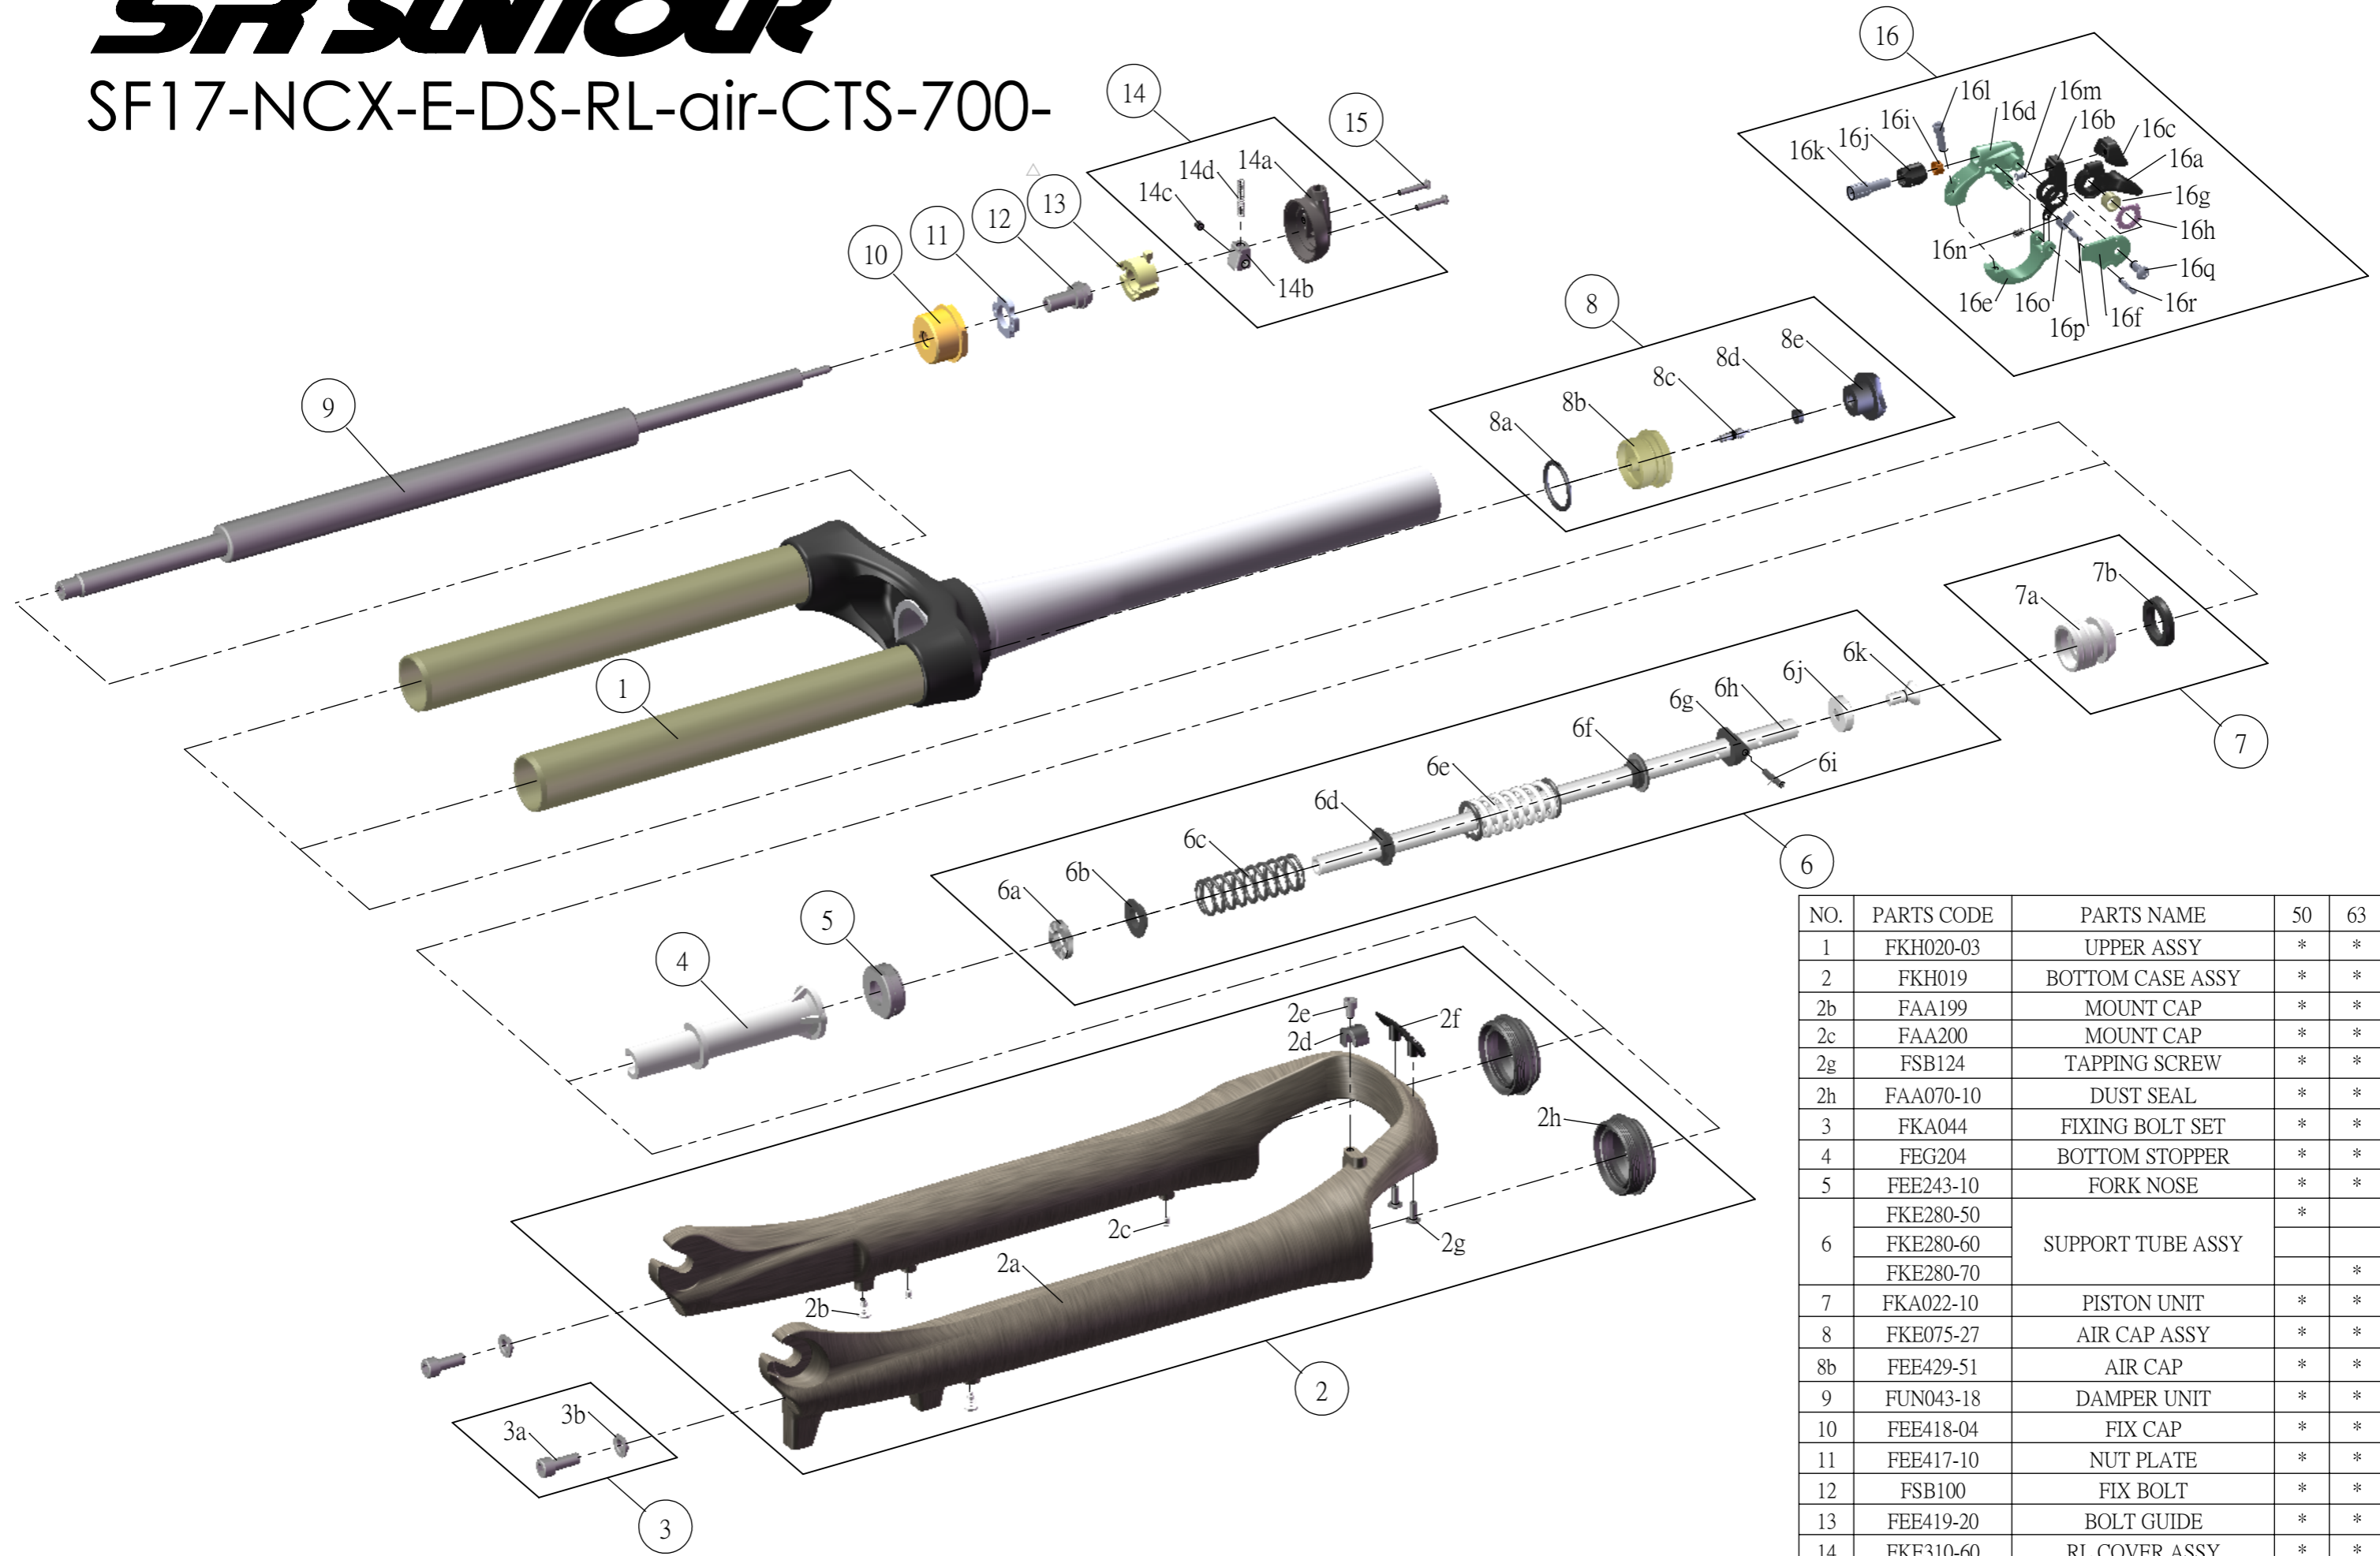

SUNTOUR

SF17-NCX-E-DS-RL-air-CTS-700-

NO.	PARTS CODE	PARTS NAME	50	63	75	QT
1	FKH020-03	UPPER ASSY	*	*	*	1
2	FKH019	BOTTOM CASE ASSY	*	*	*	1
2b	FAA199	MOUNT CAP	*	*	*	2
2c	FAA200	MOUNT CAP	*	*	*	2
2g	FSB124	TAPPING SCREW	*	*	*	2
2h	FAA070-10	DUST SEAL	*	*	*	2
3	FKA044	FIXING BOLT SET	*	*	*	2
4	FEG204	BOTTOM STOPPER	*	*	*	1
5	FEE243-10	FORK NOSE	*	*	*	1
6	FKE280-50	SUPPORT TUBE ASSY	*			1
	FKE280-60				*	1
	FKE280-70			*		1
7	FKA022-10	PISTON UNIT	*	*	*	1
8	FKE075-27	AIR CAP ASSY	*	*	*	1
8b	FEE429-51	AIR CAP	*	*	*	1
9	FUN043-18	DAMPER UNIT	*	*	*	1
10	FEE418-04	FIX CAP	*	*	*	1
11	FEE417-10	NUT PLATE	*	*	*	1
12	FSB100	FIX BOLT	*	*	*	1
13	FEE419-20	BOLT GUIDE	*	*	*	1
14	FKE310-60	RL COVER ASSY	*	*	*	1
14a	FEE939	RL COVER	*	*	*	1
15	FSB144-10	TA CAP BOLT	*	*	*	2
16	SL15SC-RLO	REMOTE LEVER ASSY	*	*	*	1