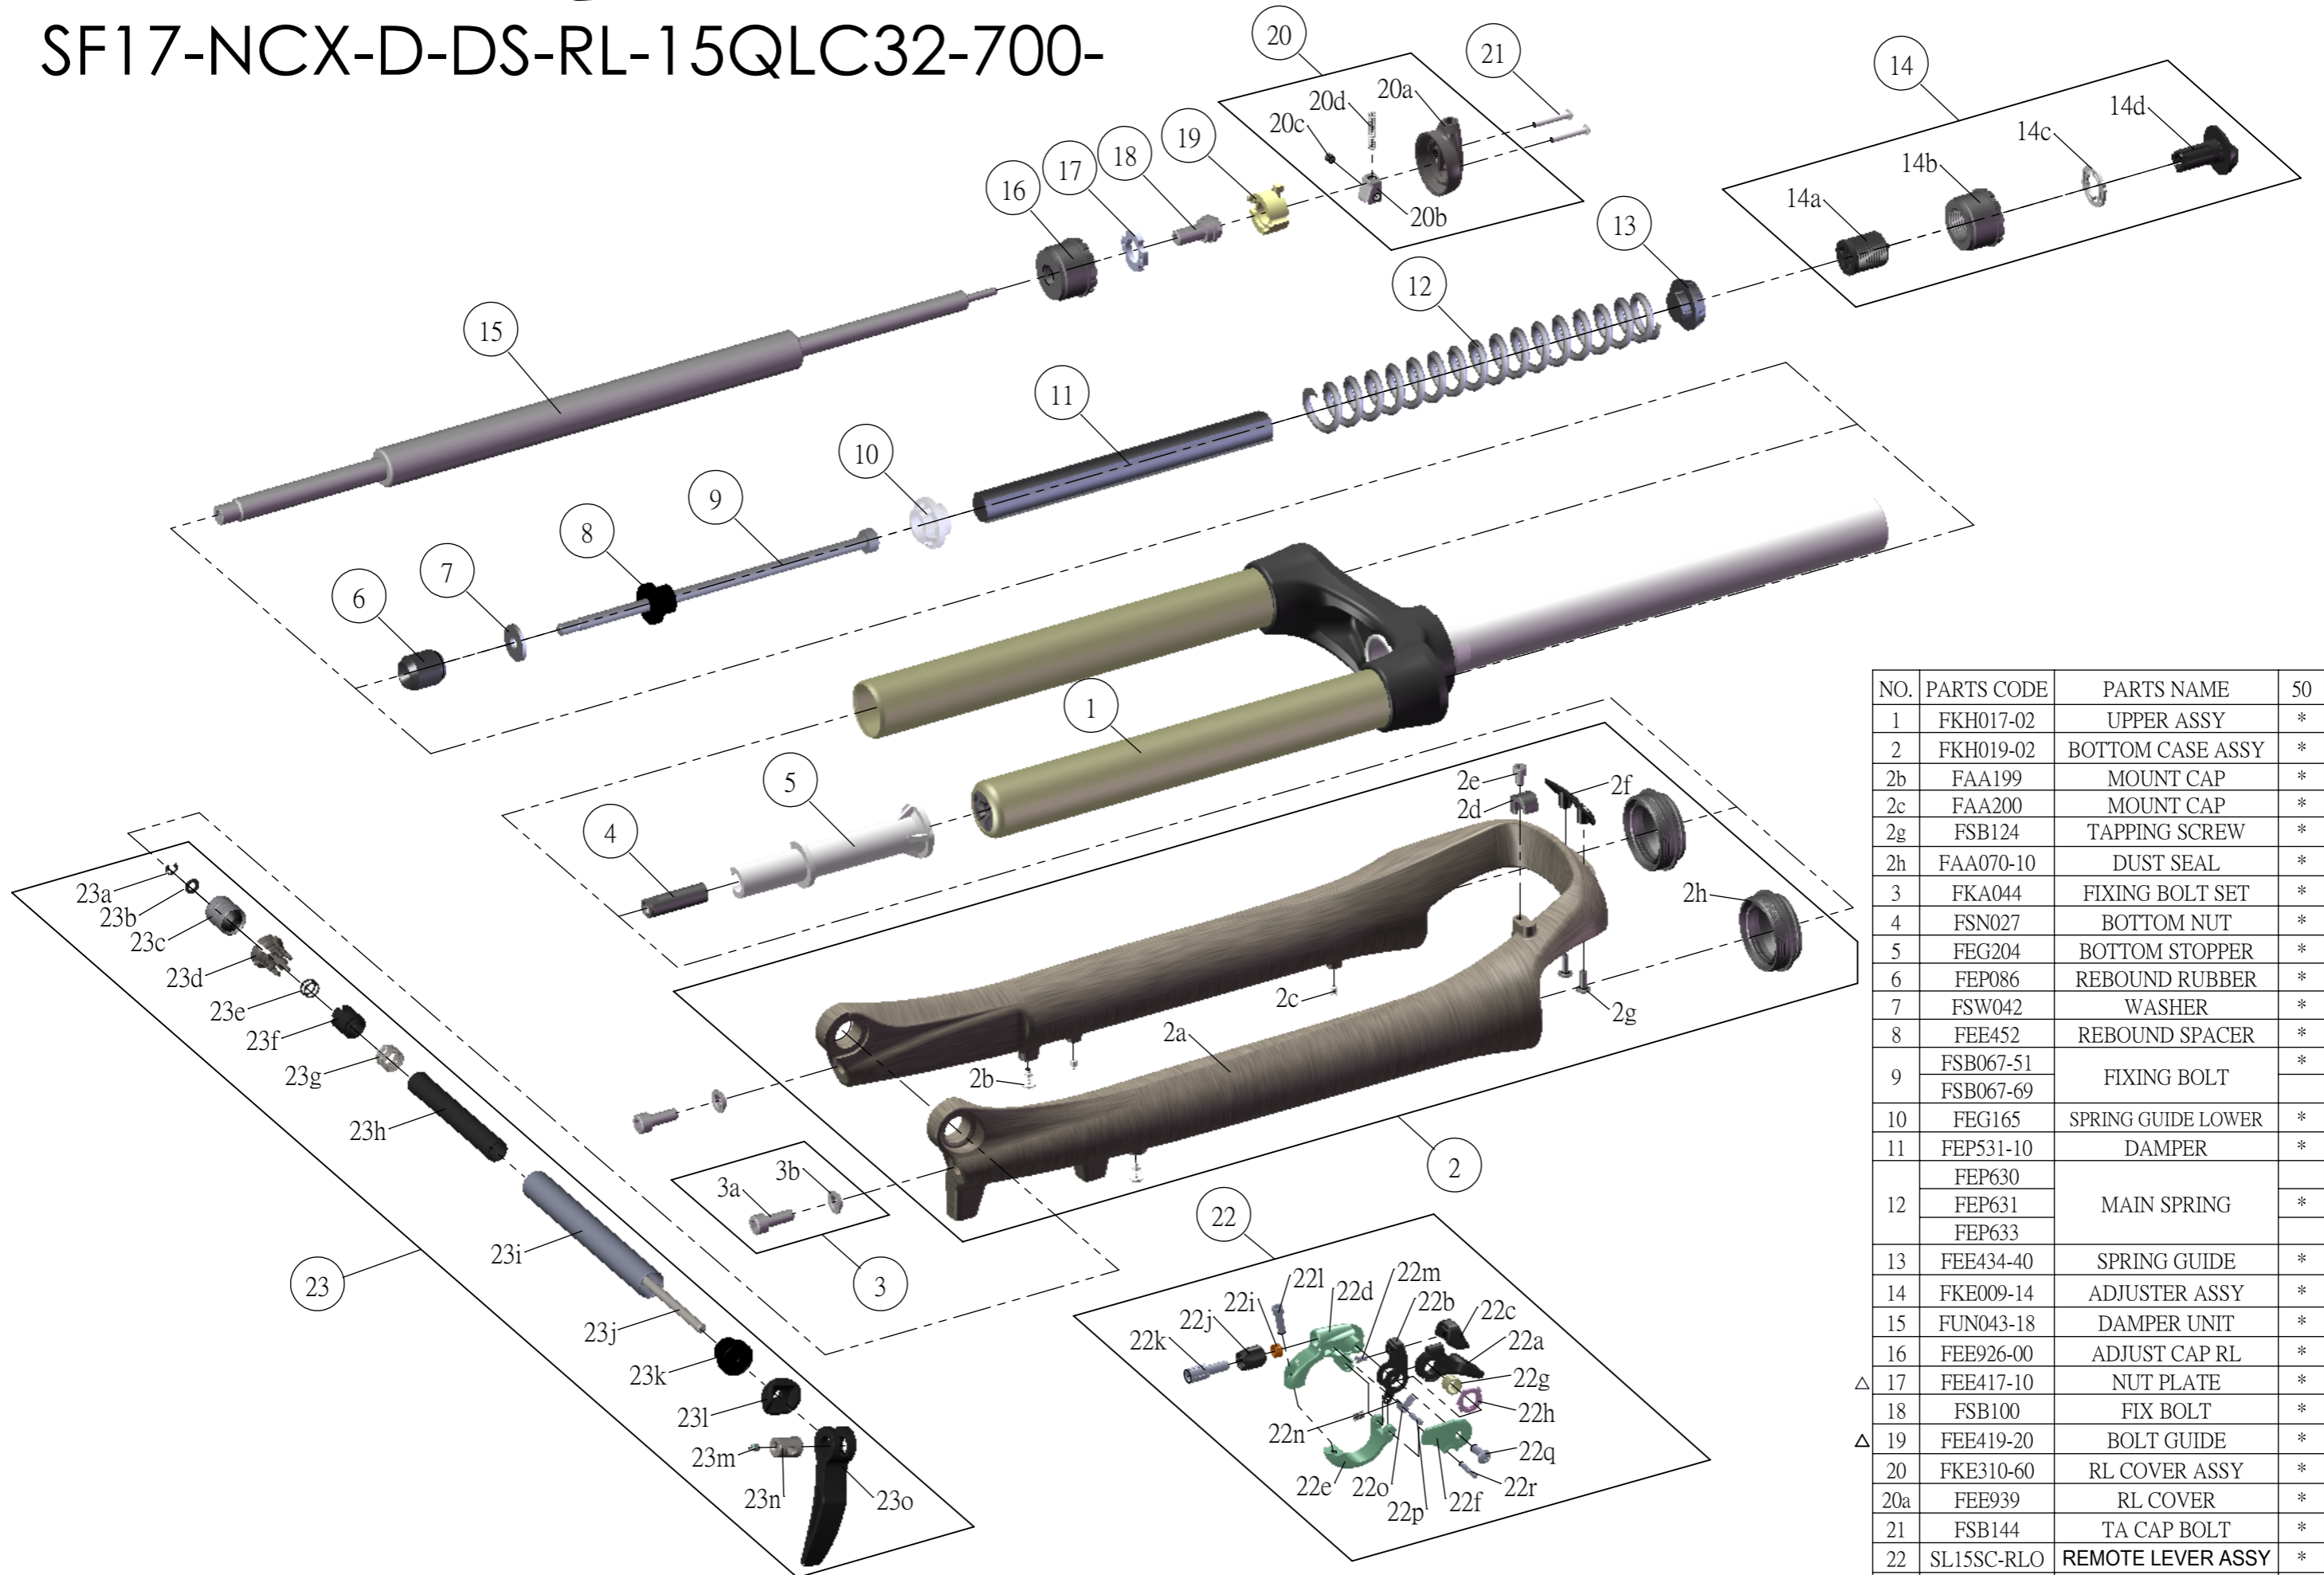

# SR SUNTOUR

## SF17-NCX-D-DS-RL-15QLC32-700-

NO.	PARTS CODE	PARTS NAME	50	63	75	QT
1	FKH017-02	UPPER ASSY	*	*	*	1
2	FKH019-02	BOTTOM CASE ASSY	*	*	*	1
2b	FAA199	MOUNT CAP	*	*	*	2
2c	FAA200	MOUNT CAP	*	*	*	2
2g	FSB124	TAPPING SCREW	*	*	*	2
2h	FAA070-10	DUST SEAL	*	*	*	2
3	FKA044	FIXING BOLT SET	*	*	*	2
4	FSN027	BOTTOM NUT	*	*	*	1
5	FEG204	BOTTOM STOPPER	*	*	*	1
6	FEP086	REBOUND RUBBER	*	*	*	1
7	FSW042	WASHER	*	*	*	1
8	FEE452	REBOUND SPACER	*			1
9	FSB067-51	FIXING BOLT	*	*		1
	FSB067-69				*	1
10	FEG165	SPRING GUIDE LOWER	*	*	*	1
11	FEP531-10	DAMPER	*	*	*	1
	FEP630	MAIN SPRING		*		1
12	FEP631		*			1
	FEP633				*	1
13	FEE434-40	SPRING GUIDE	*	*	*	1
14	FKE009-14	ADJUSTER ASSY	*	*	*	1
15	FUN043-18	DAMPER UNIT	*	*	*	1
16	FEE926-00	ADJUST CAP RL	*	*	*	1
△ 17	FEE417-10	NUT PLATE	*	*	*	1
18	FSB100	FIX BOLT	*	*	*	1
△ 19	FEE419-20	BOLT GUIDE	*	*	*	1
20	FKE310-60	RL COVER ASSY	*	*	*	1
20a	FEE939	RL COVER	*	*	*	1
21	FSB144	TA CAP BOLT	*	*	*	2
22	SL15SC-RLO	REMOTE LEVER ASSY	*	*	*	1
23	FKA097-25	15QLC32 AXLE SET	*	*	*	1