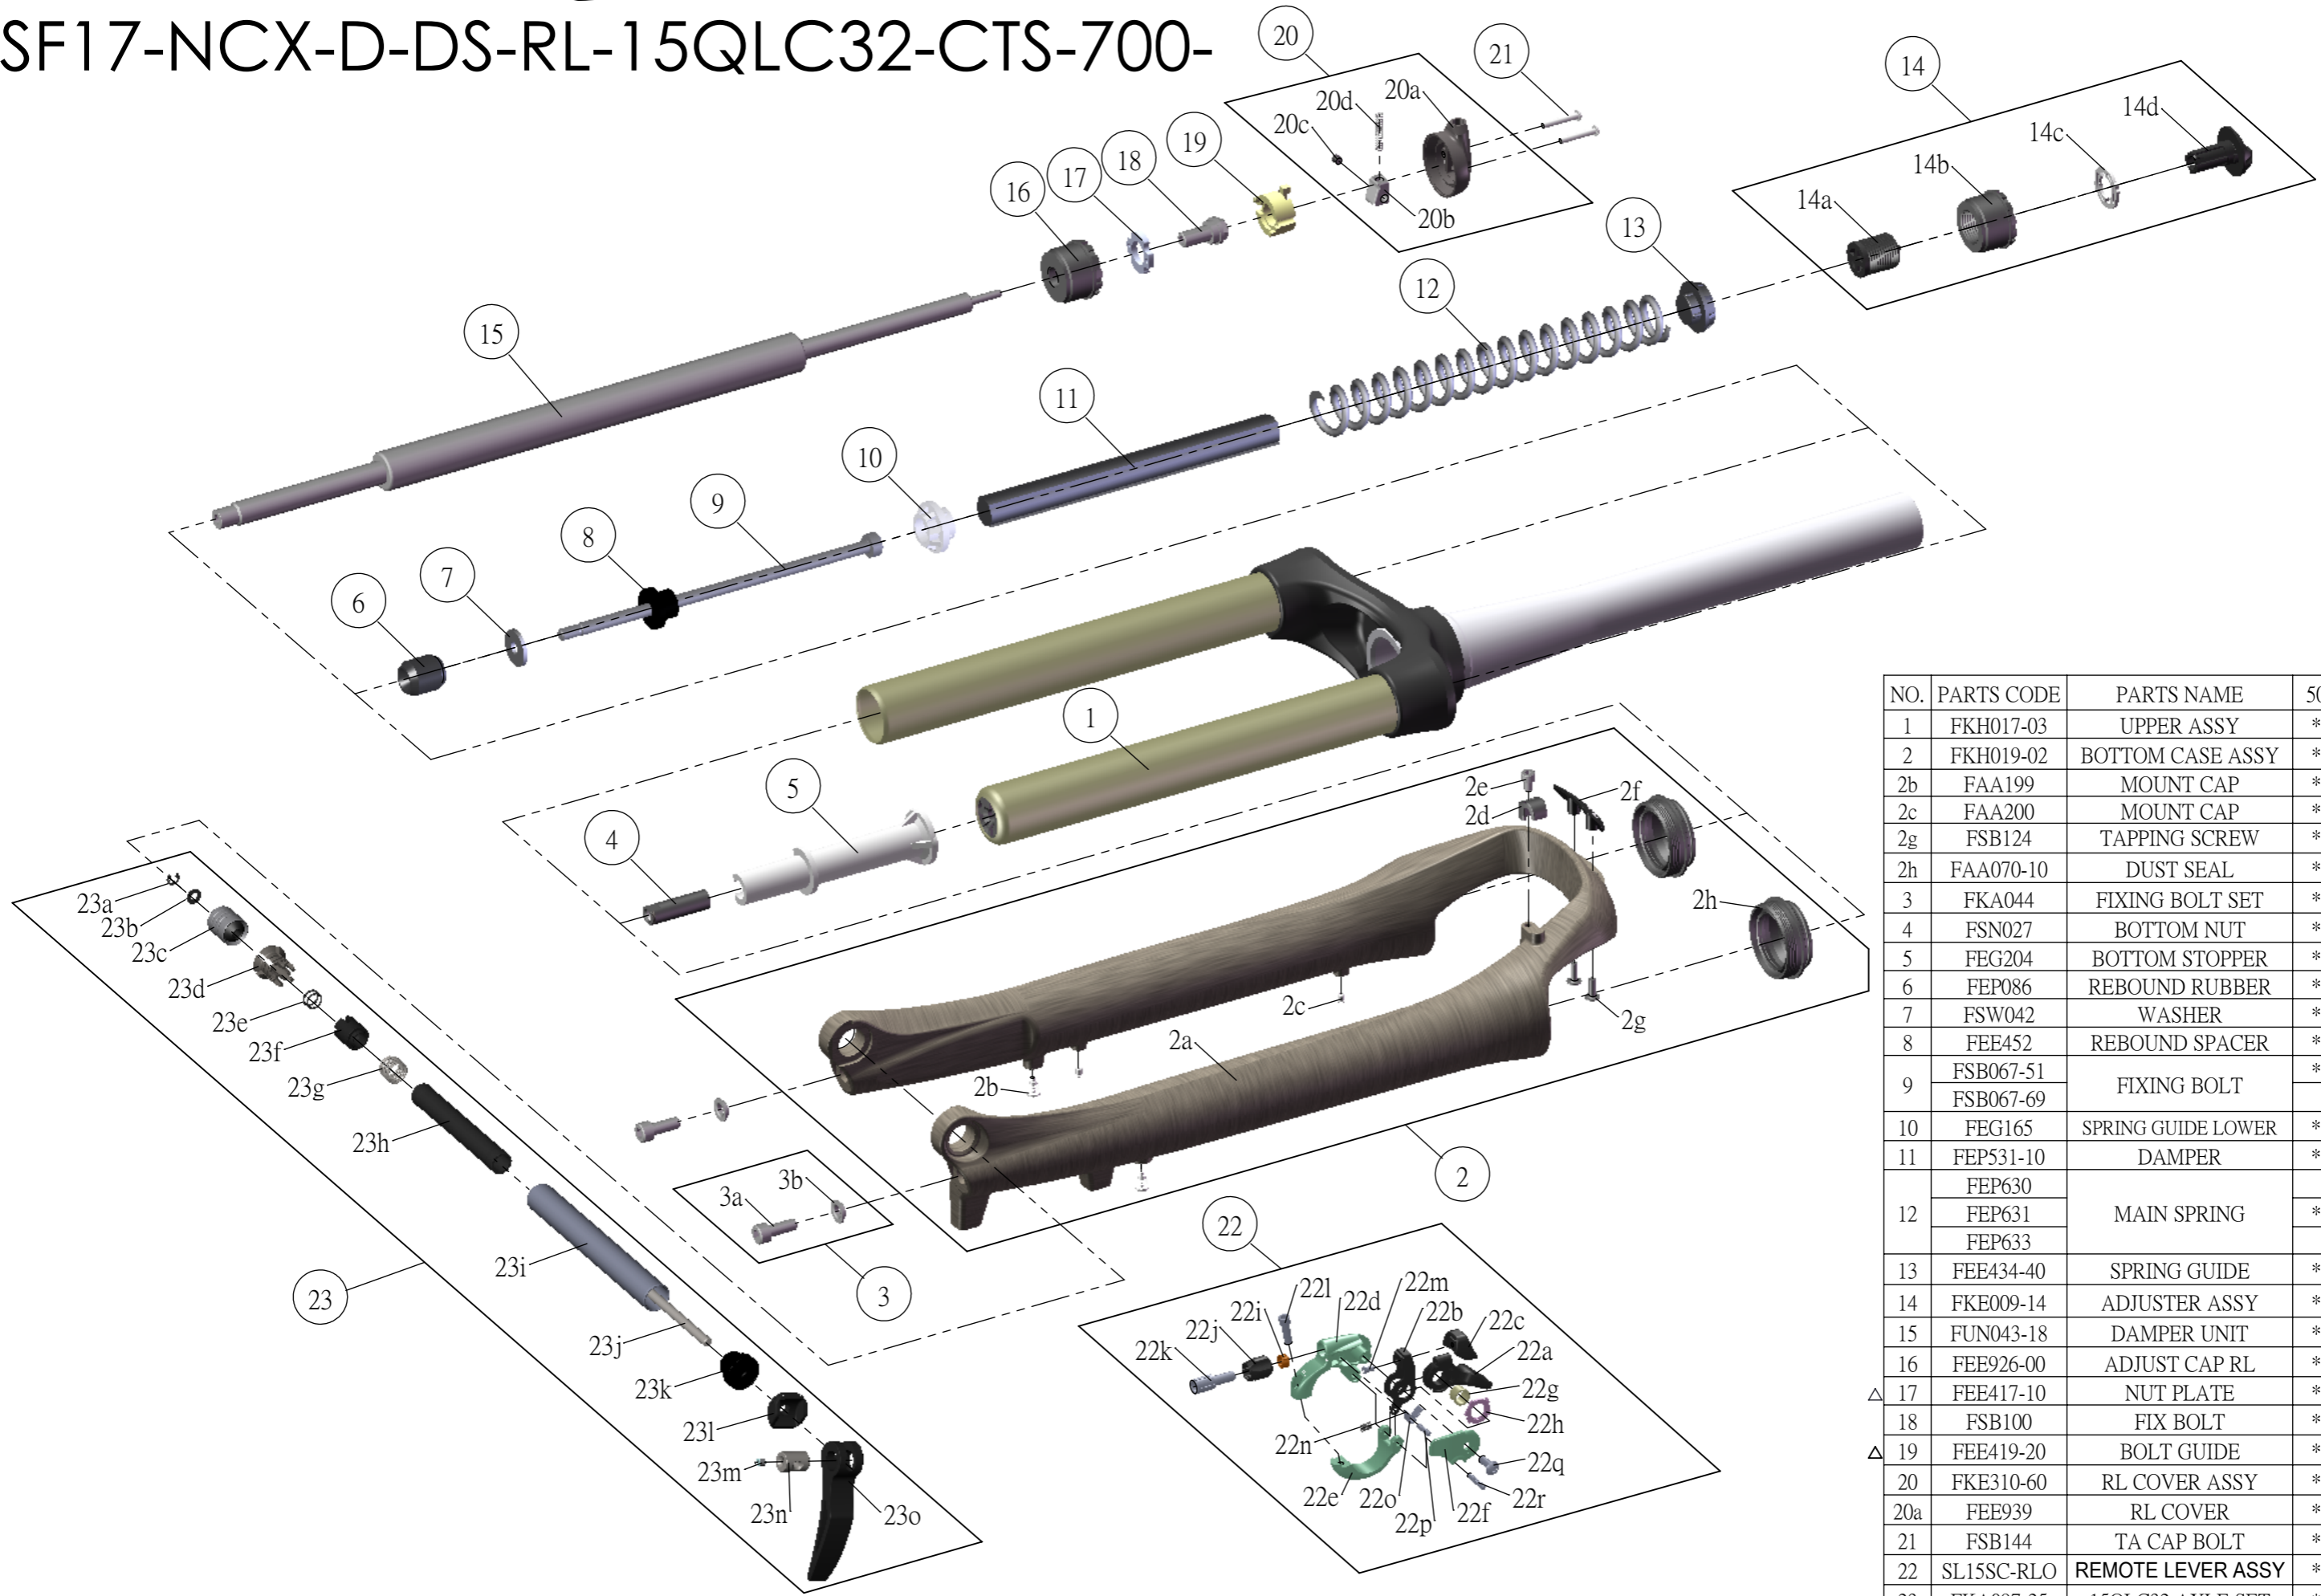

# SF SUNTOUR

SF17-NCX-D-DS-RL-15QLC32-CTS-700-

NO.	PARTS CODE	PARTS NAME	50	63	75	QT
1	FKH017-03	UPPER ASSY	*	*	*	1
2	FKH019-02	BOTTOM CASE ASSY	*	*	*	1
2b	FAA199	MOUNT CAP	*	*	*	2
2c	FAA200	MOUNT CAP	*	*	*	2
2g	FSB124	TAPPING SCREW	*	*	*	2
2h	FAA070-10	DUST SEAL	*	*	*	2
3	FKA044	FIXING BOLT SET	*	*	*	2
4	FSN027	BOTTOM NUT	*	*	*	1
5	FEG204	BOTTOM STOPPER	*	*	*	1
6	FEP086	REBOUND RUBBER	*	*	*	1
7	FSW042	WASHER	*	*	*	1
8	FEE452	REBOUND SPACER	*			1
9	FSB067-51	FIXING BOLT	*	*		1
	FSB067-69				*	1
10	FEG165	SPRING GUIDE LOWER	*	*	*	1
11	FEP531-10	DAMPER	*	*	*	1
	FEP630	MAIN SPRING		*		1
12	FEP631		*			1
	FEP633				*	1
13	FEE434-40	SPRING GUIDE	*	*	*	1
14	FKE009-14	ADJUSTER ASSY	*	*	*	1
15	FUN043-18	DAMPER UNIT	*	*	*	1
16	FEE926-00	ADJUST CAP RL	*	*	*	1
△ 17	FEE417-10	NUT PLATE	*	*	*	1
18	FSB100	FIX BOLT	*	*	*	1
△ 19	FEE419-20	BOLT GUIDE	*	*	*	1
20	FKE310-60	RL COVER ASSY	*	*	*	1
20a	FEE939	RL COVER	*	*	*	1
21	FSB144	TA CAP BOLT	*	*	*	2
22	SL15SC-RLO	REMOTE LEVER ASSY	*	*	*	1
23	FKA097-25	15QLC32 AXLE SET	*	*	*	1