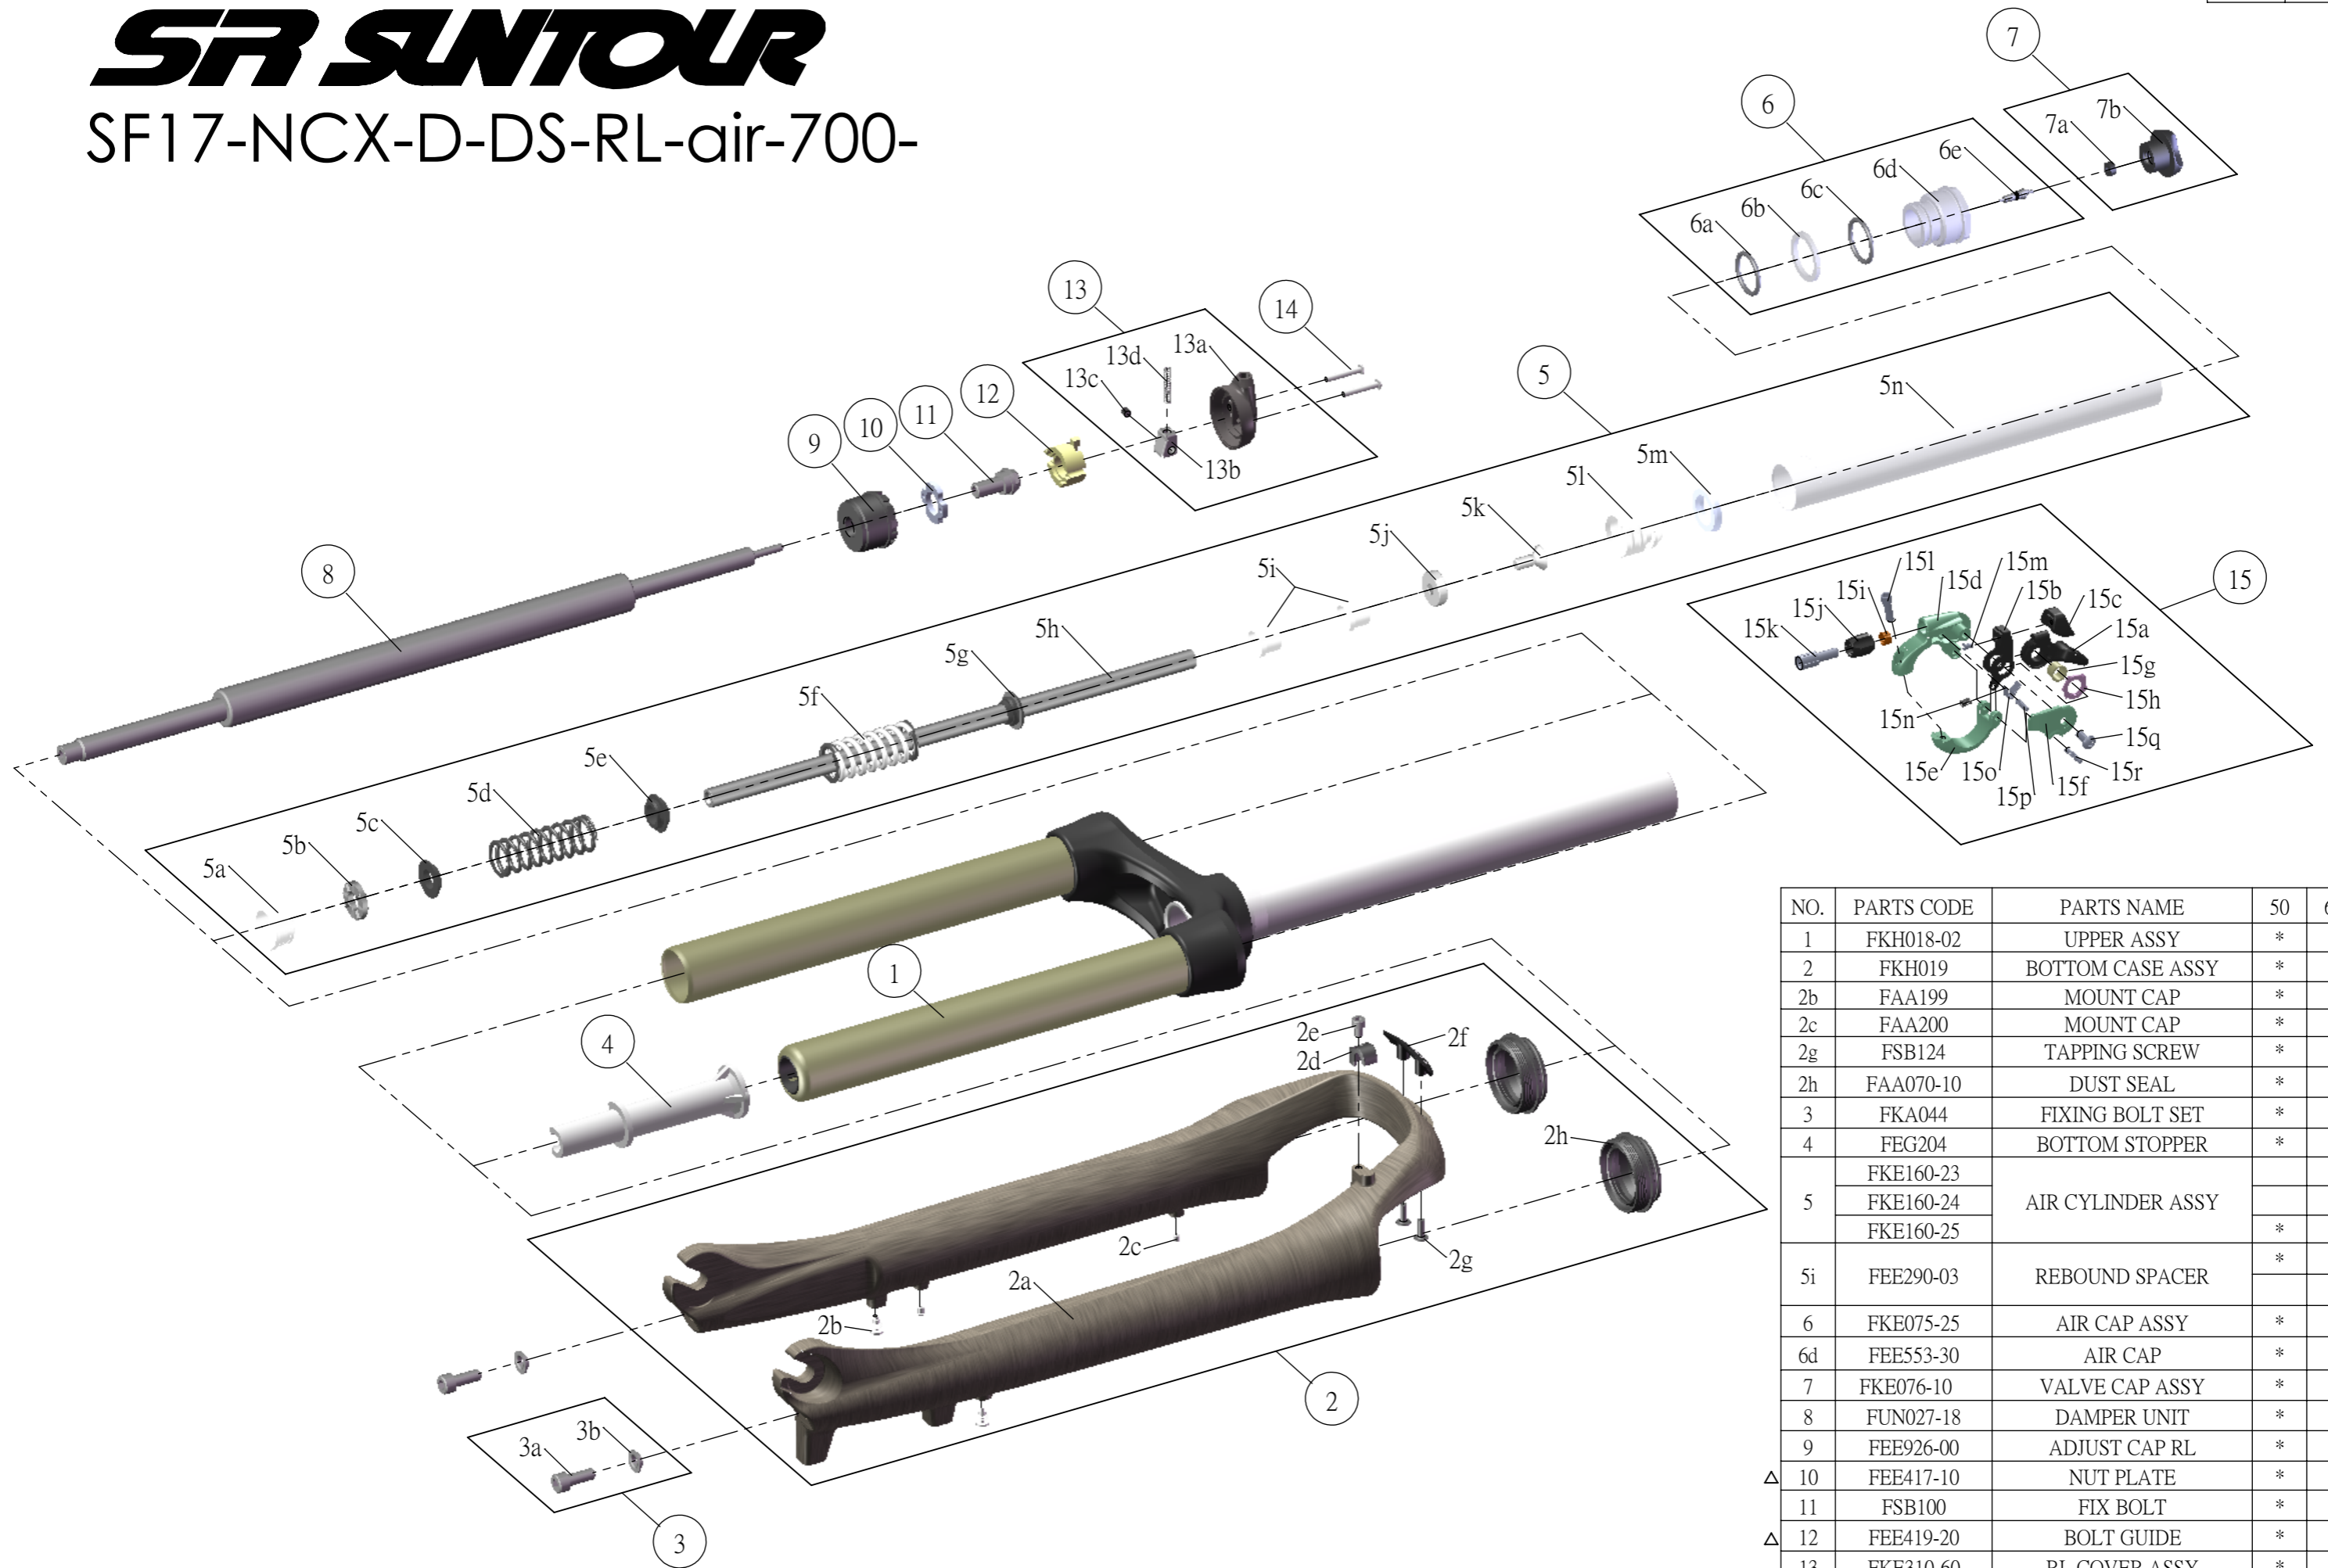

SF SUNTOUR

SF17-NCX-D-DS-RL-air-700-

NO.	PARTS CODE	PARTS NAME	50	63	75	QT
1	FKH018-02	UPPER ASSY	*	*	*	1
2	FKH019	BOTTOM CASE ASSY	*	*	*	1
2b	FAA199	MOUNT CAP	*	*	*	2
2c	FAA200	MOUNT CAP	*	*	*	2
2g	FSB124	TAPPING SCREW	*	*	*	2
2h	FAA070-10	DUST SEAL	*	*	*	2
3	FKA044	FIXING BOLT SET	*	*	*	2
4	FEG204	BOTTOM STOPPER	*	*	*	1
5	FKE160-23	AIR CYLINDER ASSY			*	1
	FKE160-24			*	1	
	FKE160-25		*		1	
5i	FEE290-03	REBOUND SPACER	*			2
				*		1
6	FKE075-25	AIR CAP ASSY	*	*	*	1
6d	FEE553-30	AIR CAP	*	*	*	1
7	FKE076-10	VALVE CAP ASSY	*	*	*	1
8	FUN027-18	DAMPER UNIT	*	*	*	1
9	FEE926-00	ADJUST CAP RL	*	*	*	1
△ 10	FEE417-10	NUT PLATE	*	*	*	1
11	FSB100	FIX BOLT	*	*	*	1
△ 12	FEE419-20	BOLT GUIDE	*	*	*	1
13	FKE310-60	RL COVER ASSY	*	*	*	1
13a	FEE939	RL COVER	*	*	*	1
14	FSB144	TA CAP BOLT	*	*	*	2
15	SL15SC-RLO	REMOTE LEVER ASSY	*	*	*	1